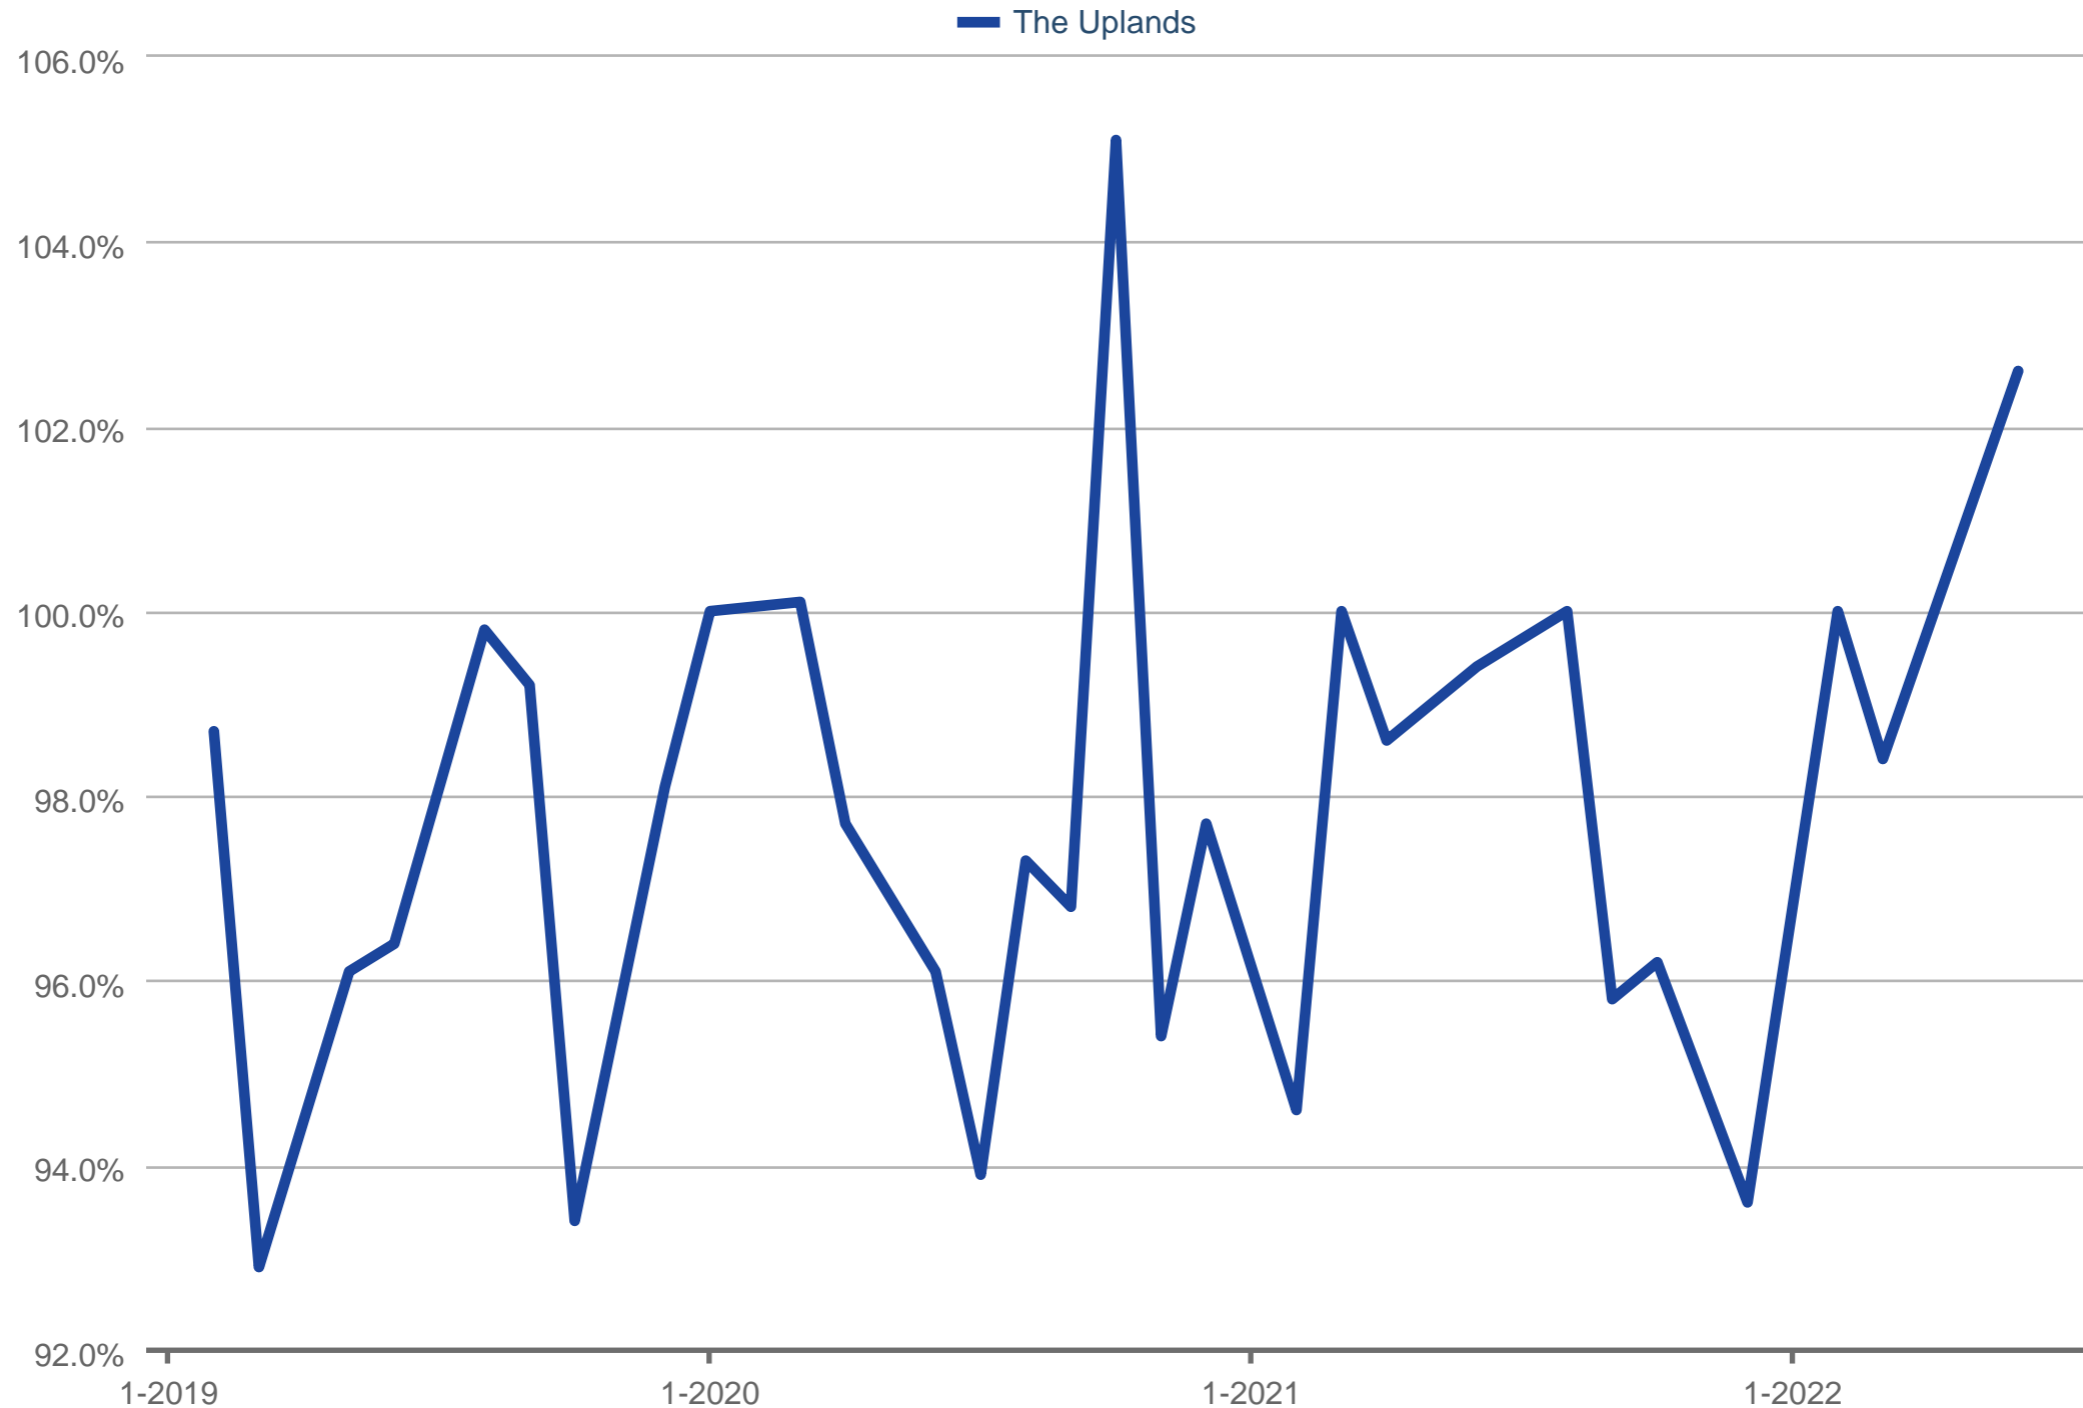

### Average Percent of Last List Price

The Uplands

Each data point is one month of activity. Data is from August 8, 2022.