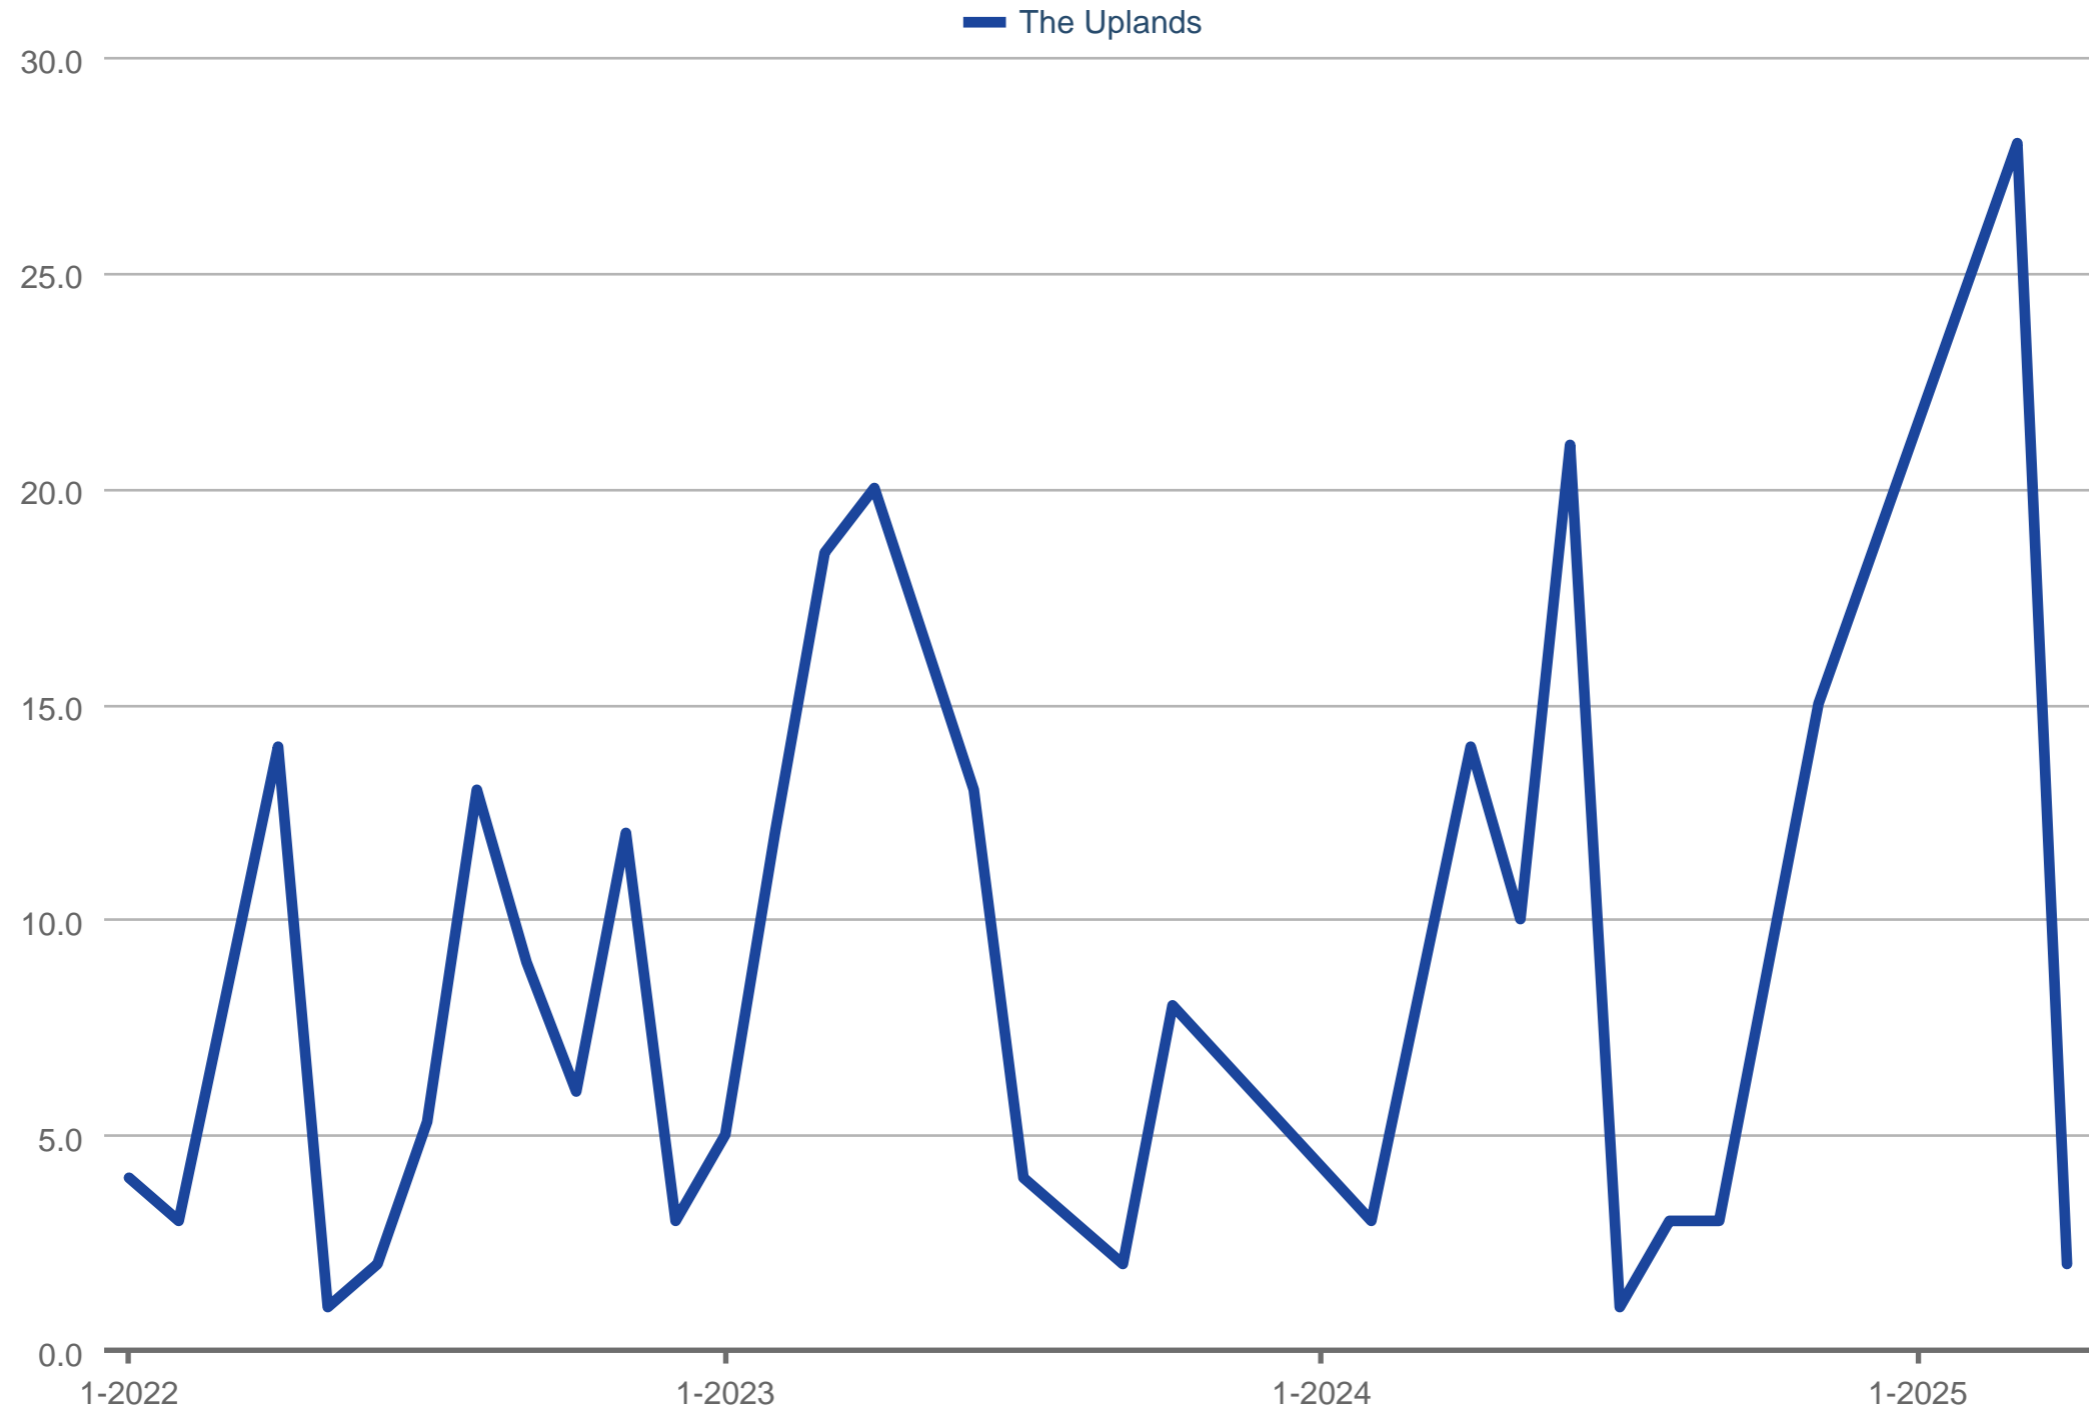

Average Showings to Pending

The Uplands

Each data point is one month of activity. Data is from May 17, 2025.