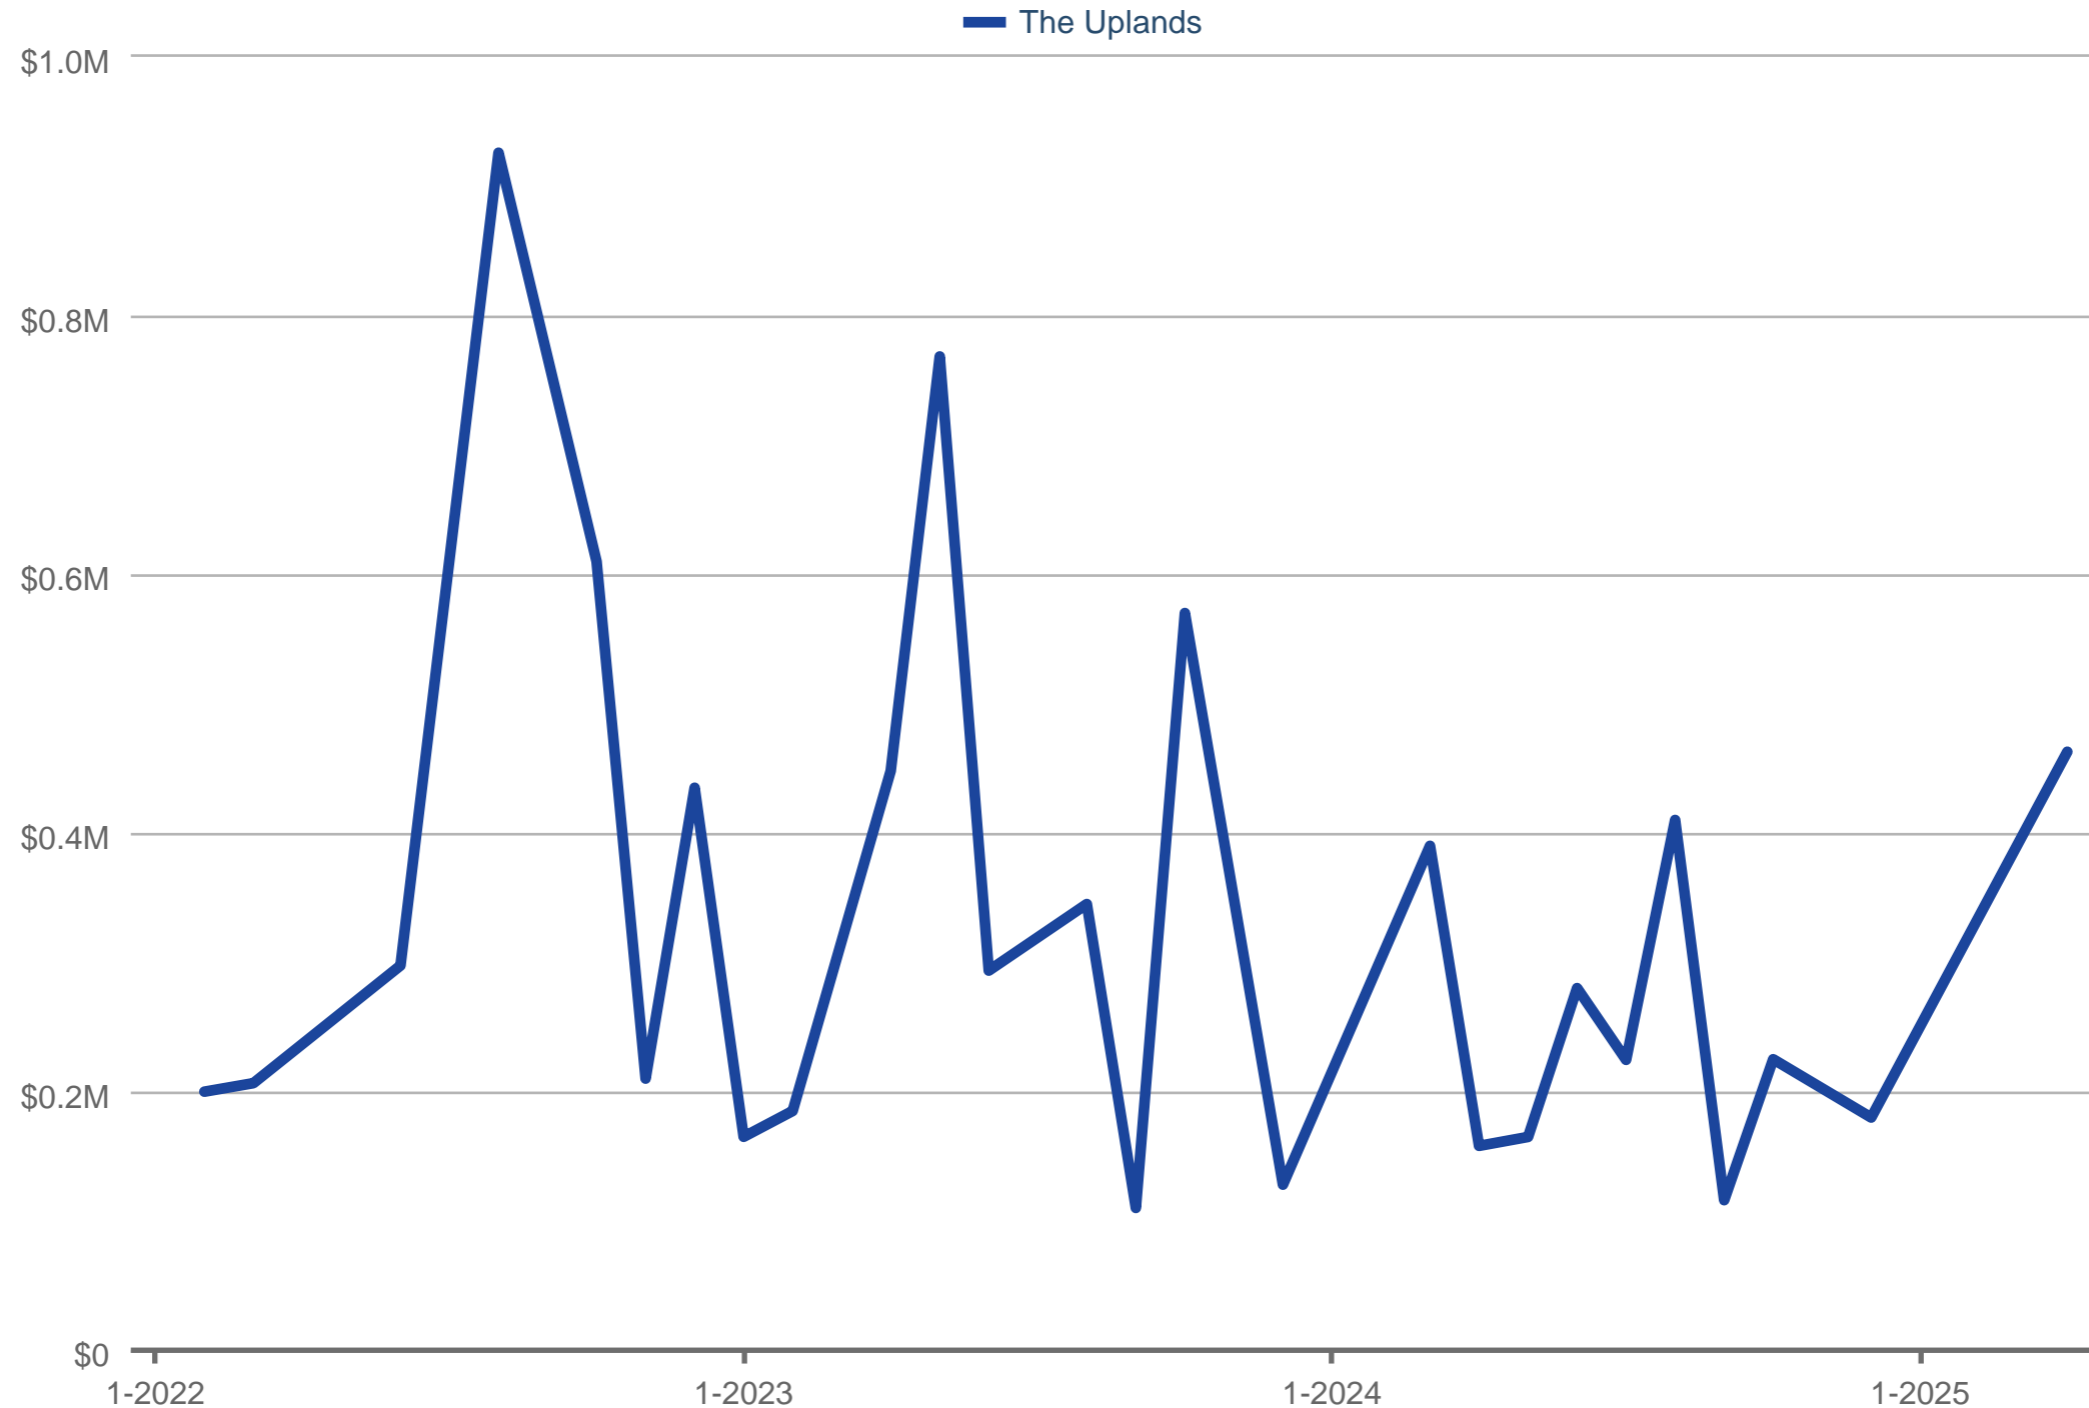

Dollar Volume of Closed Sales

The Uplands

Each data point is one month of activity. Data is from May 17, 2025.