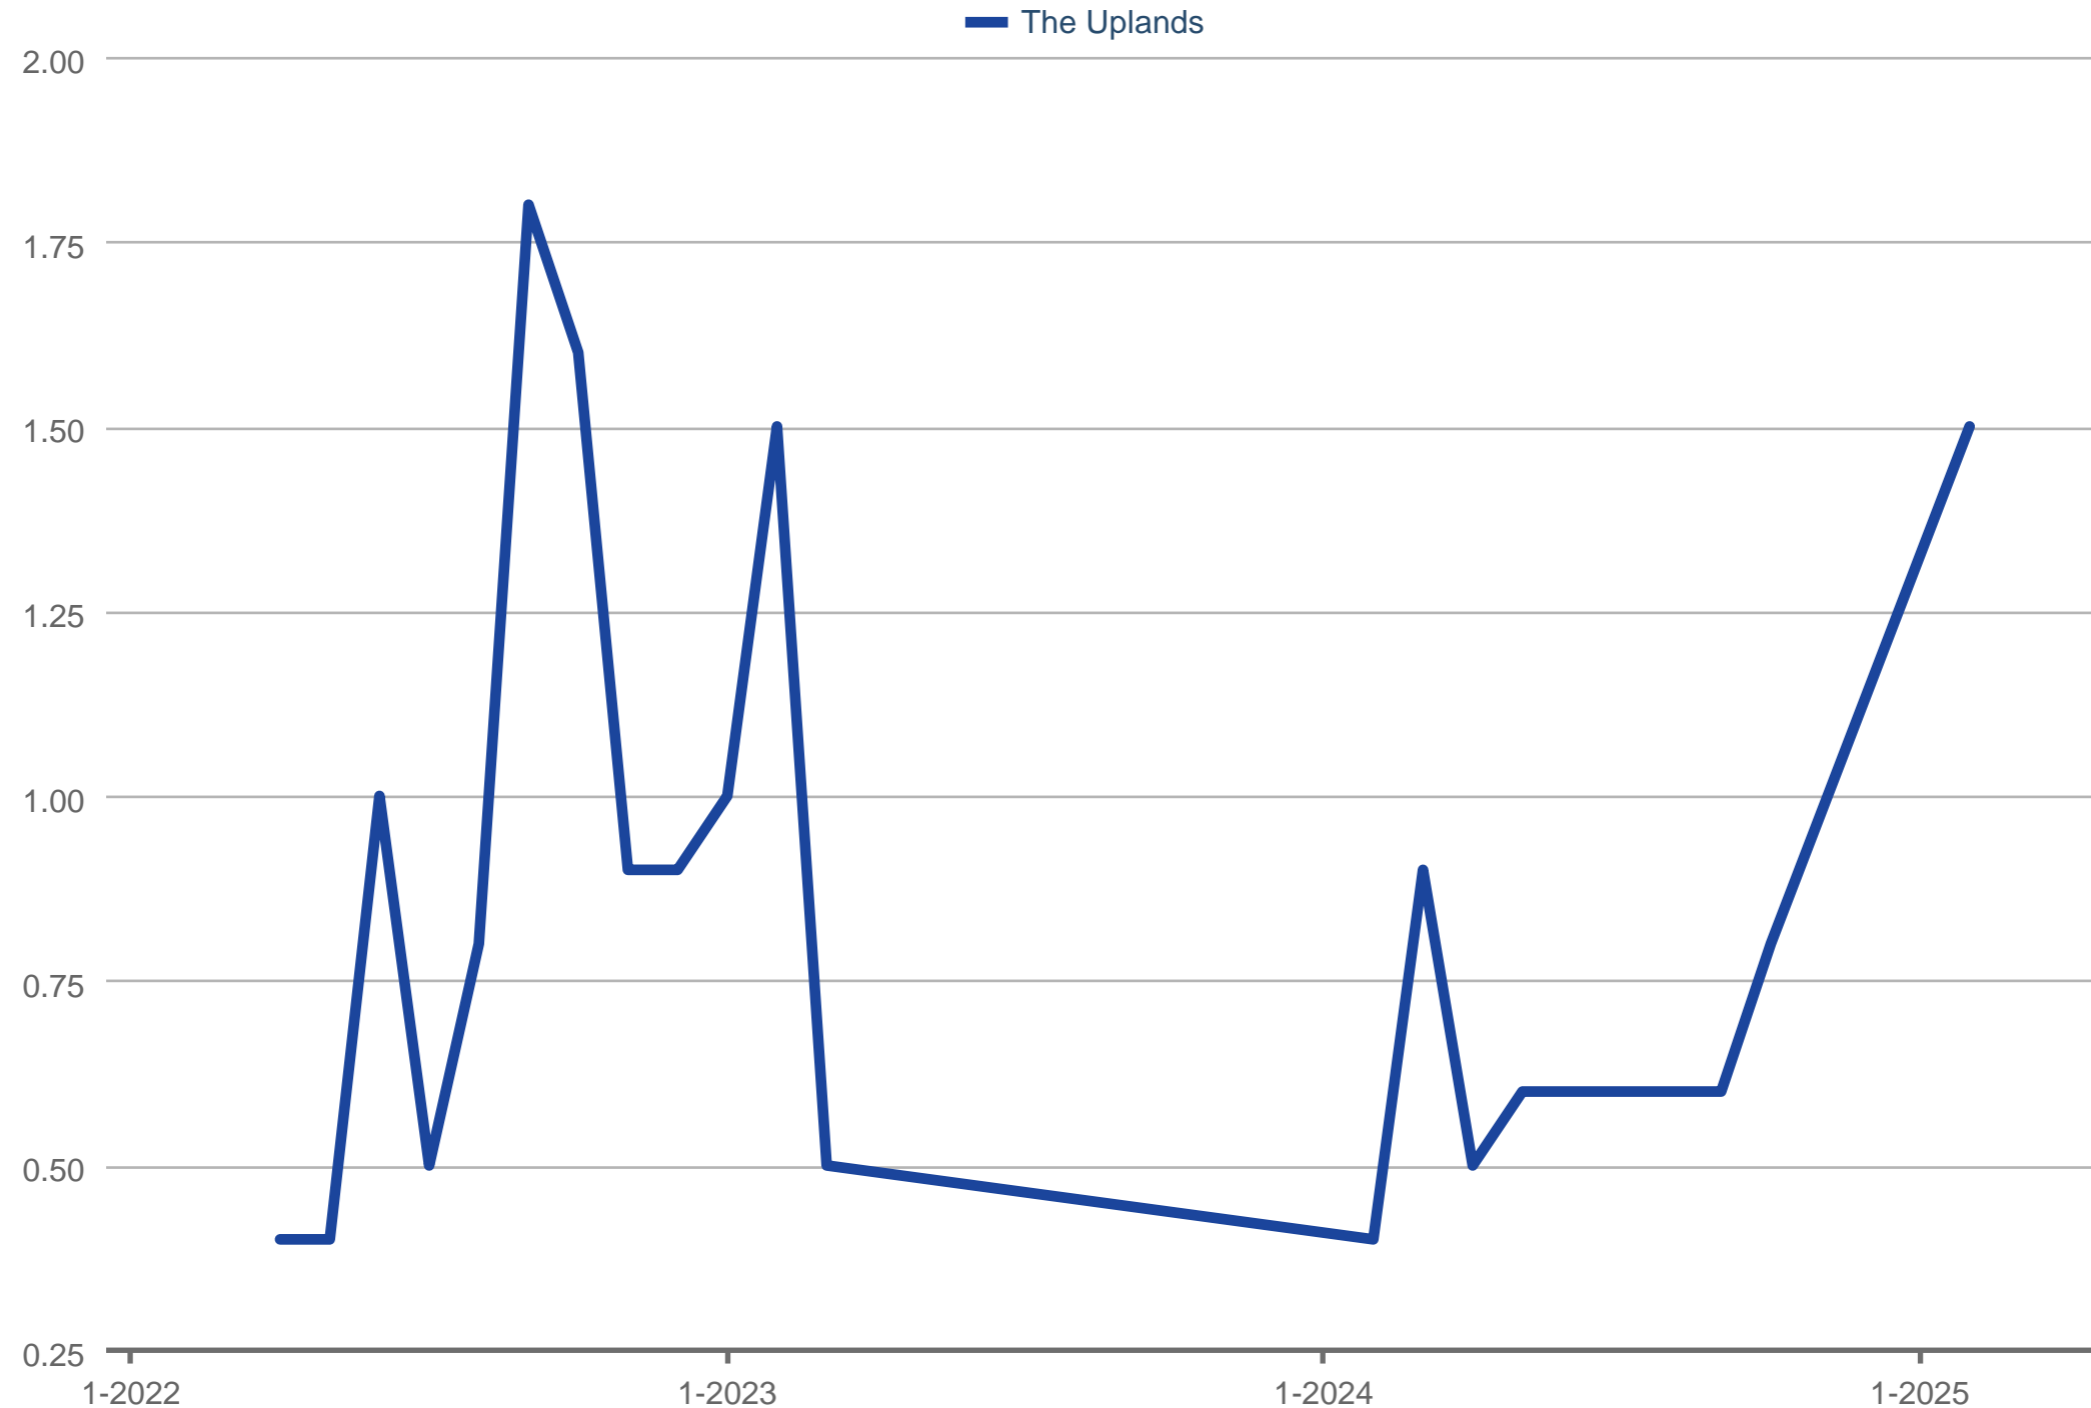

Months Supply of Homes for Sale

The Uplands

Each data point is one month of activity. Data is from May 17, 2025.