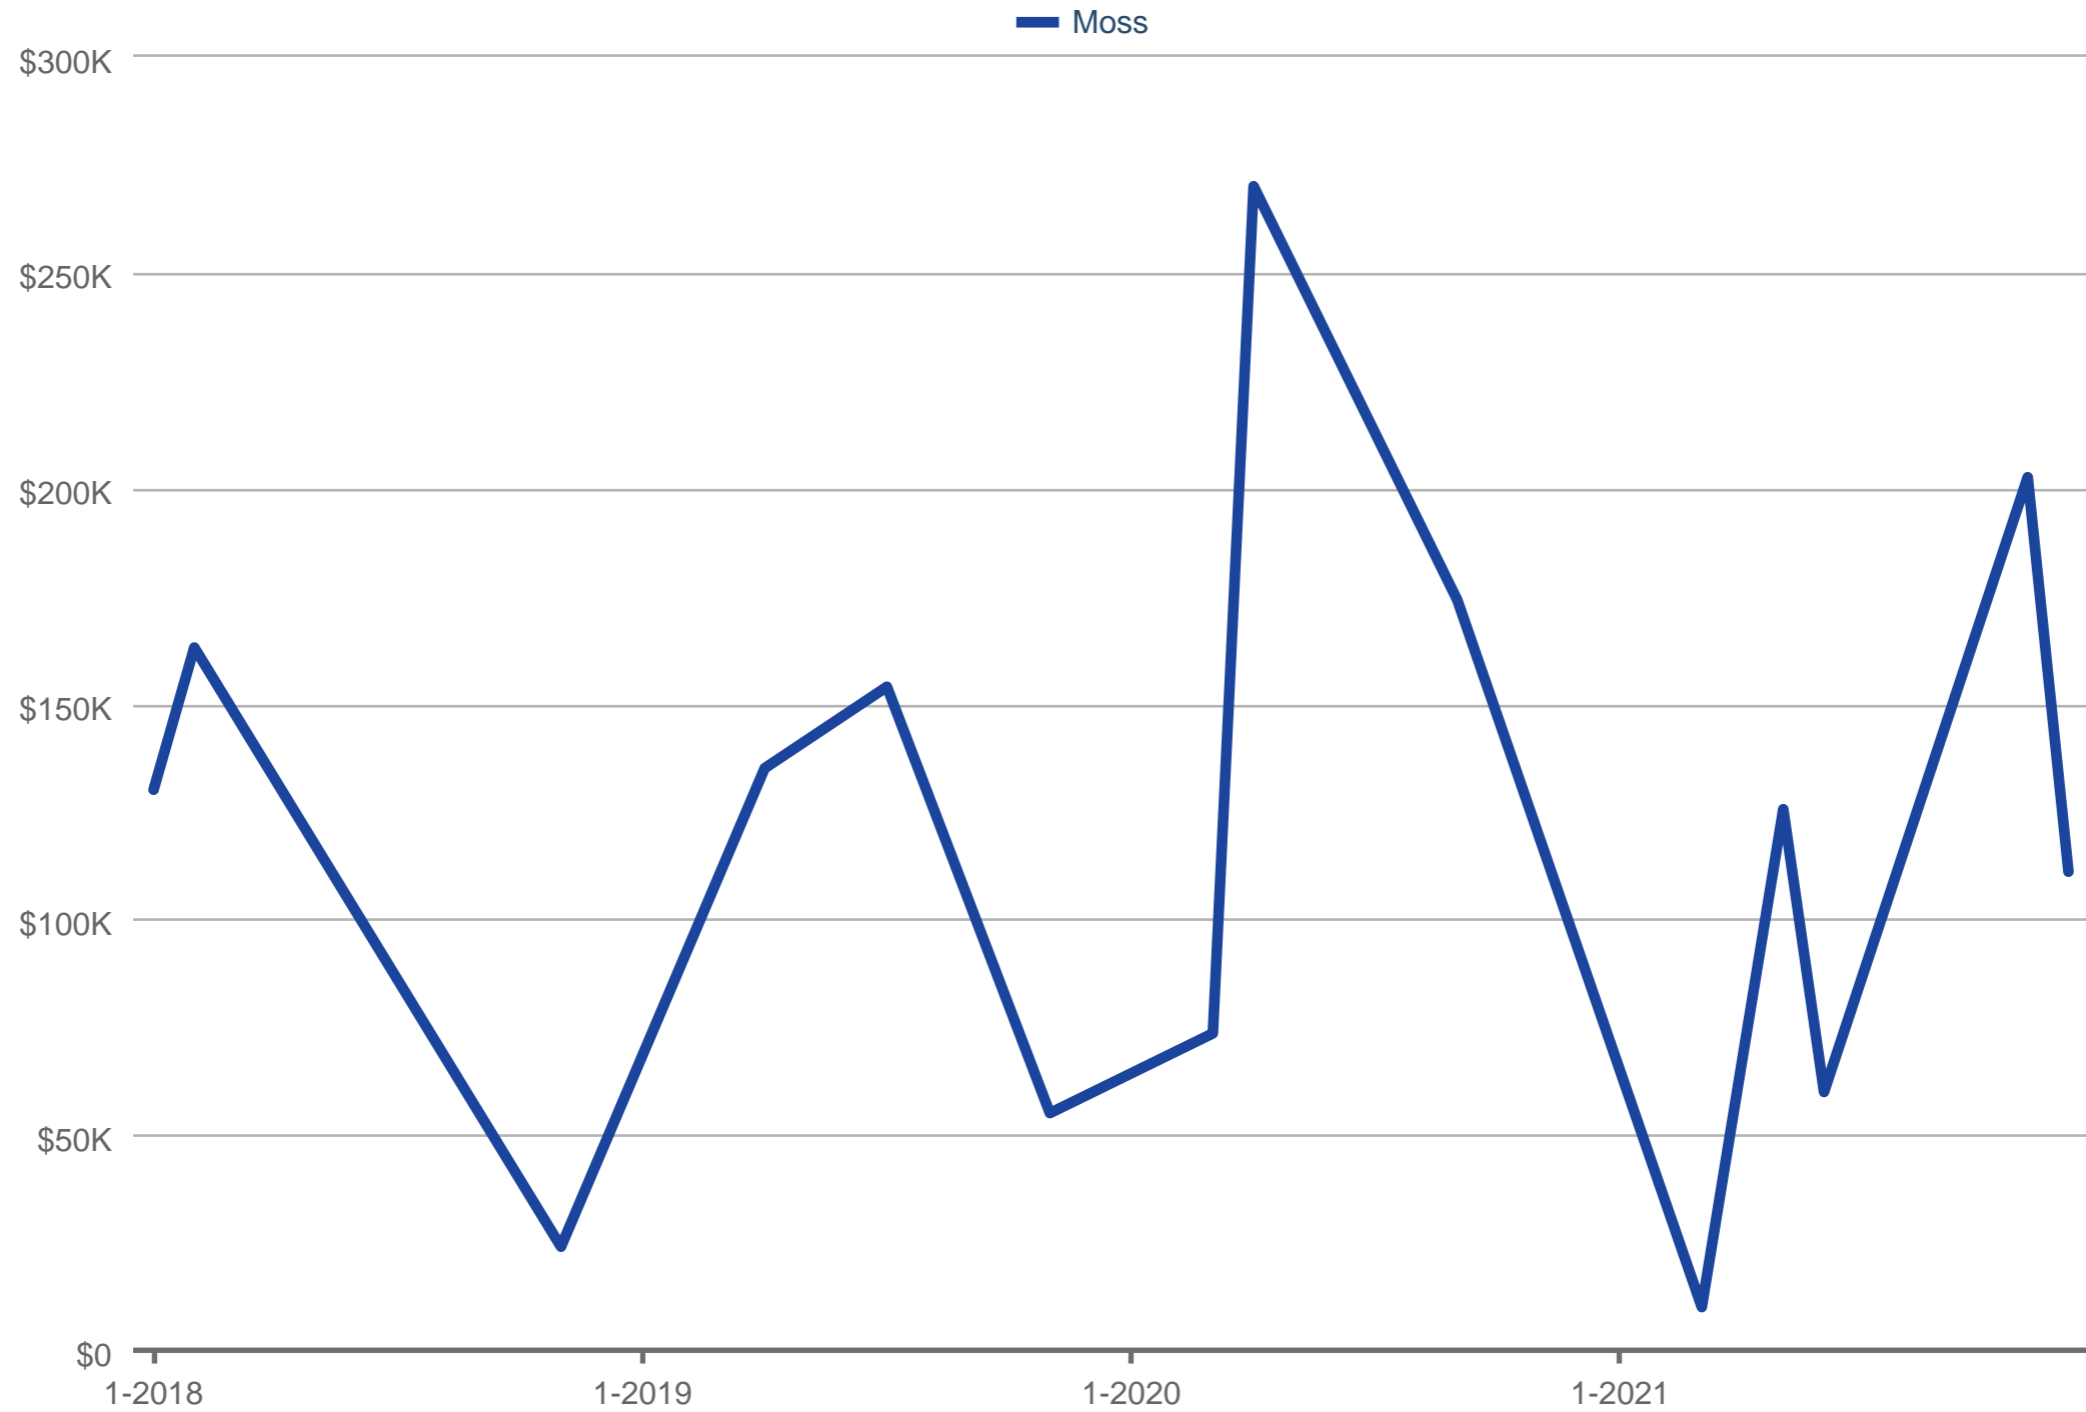

Average Sales Price

Moss

Each data point is one month of activity. Data is from January 23, 2022.