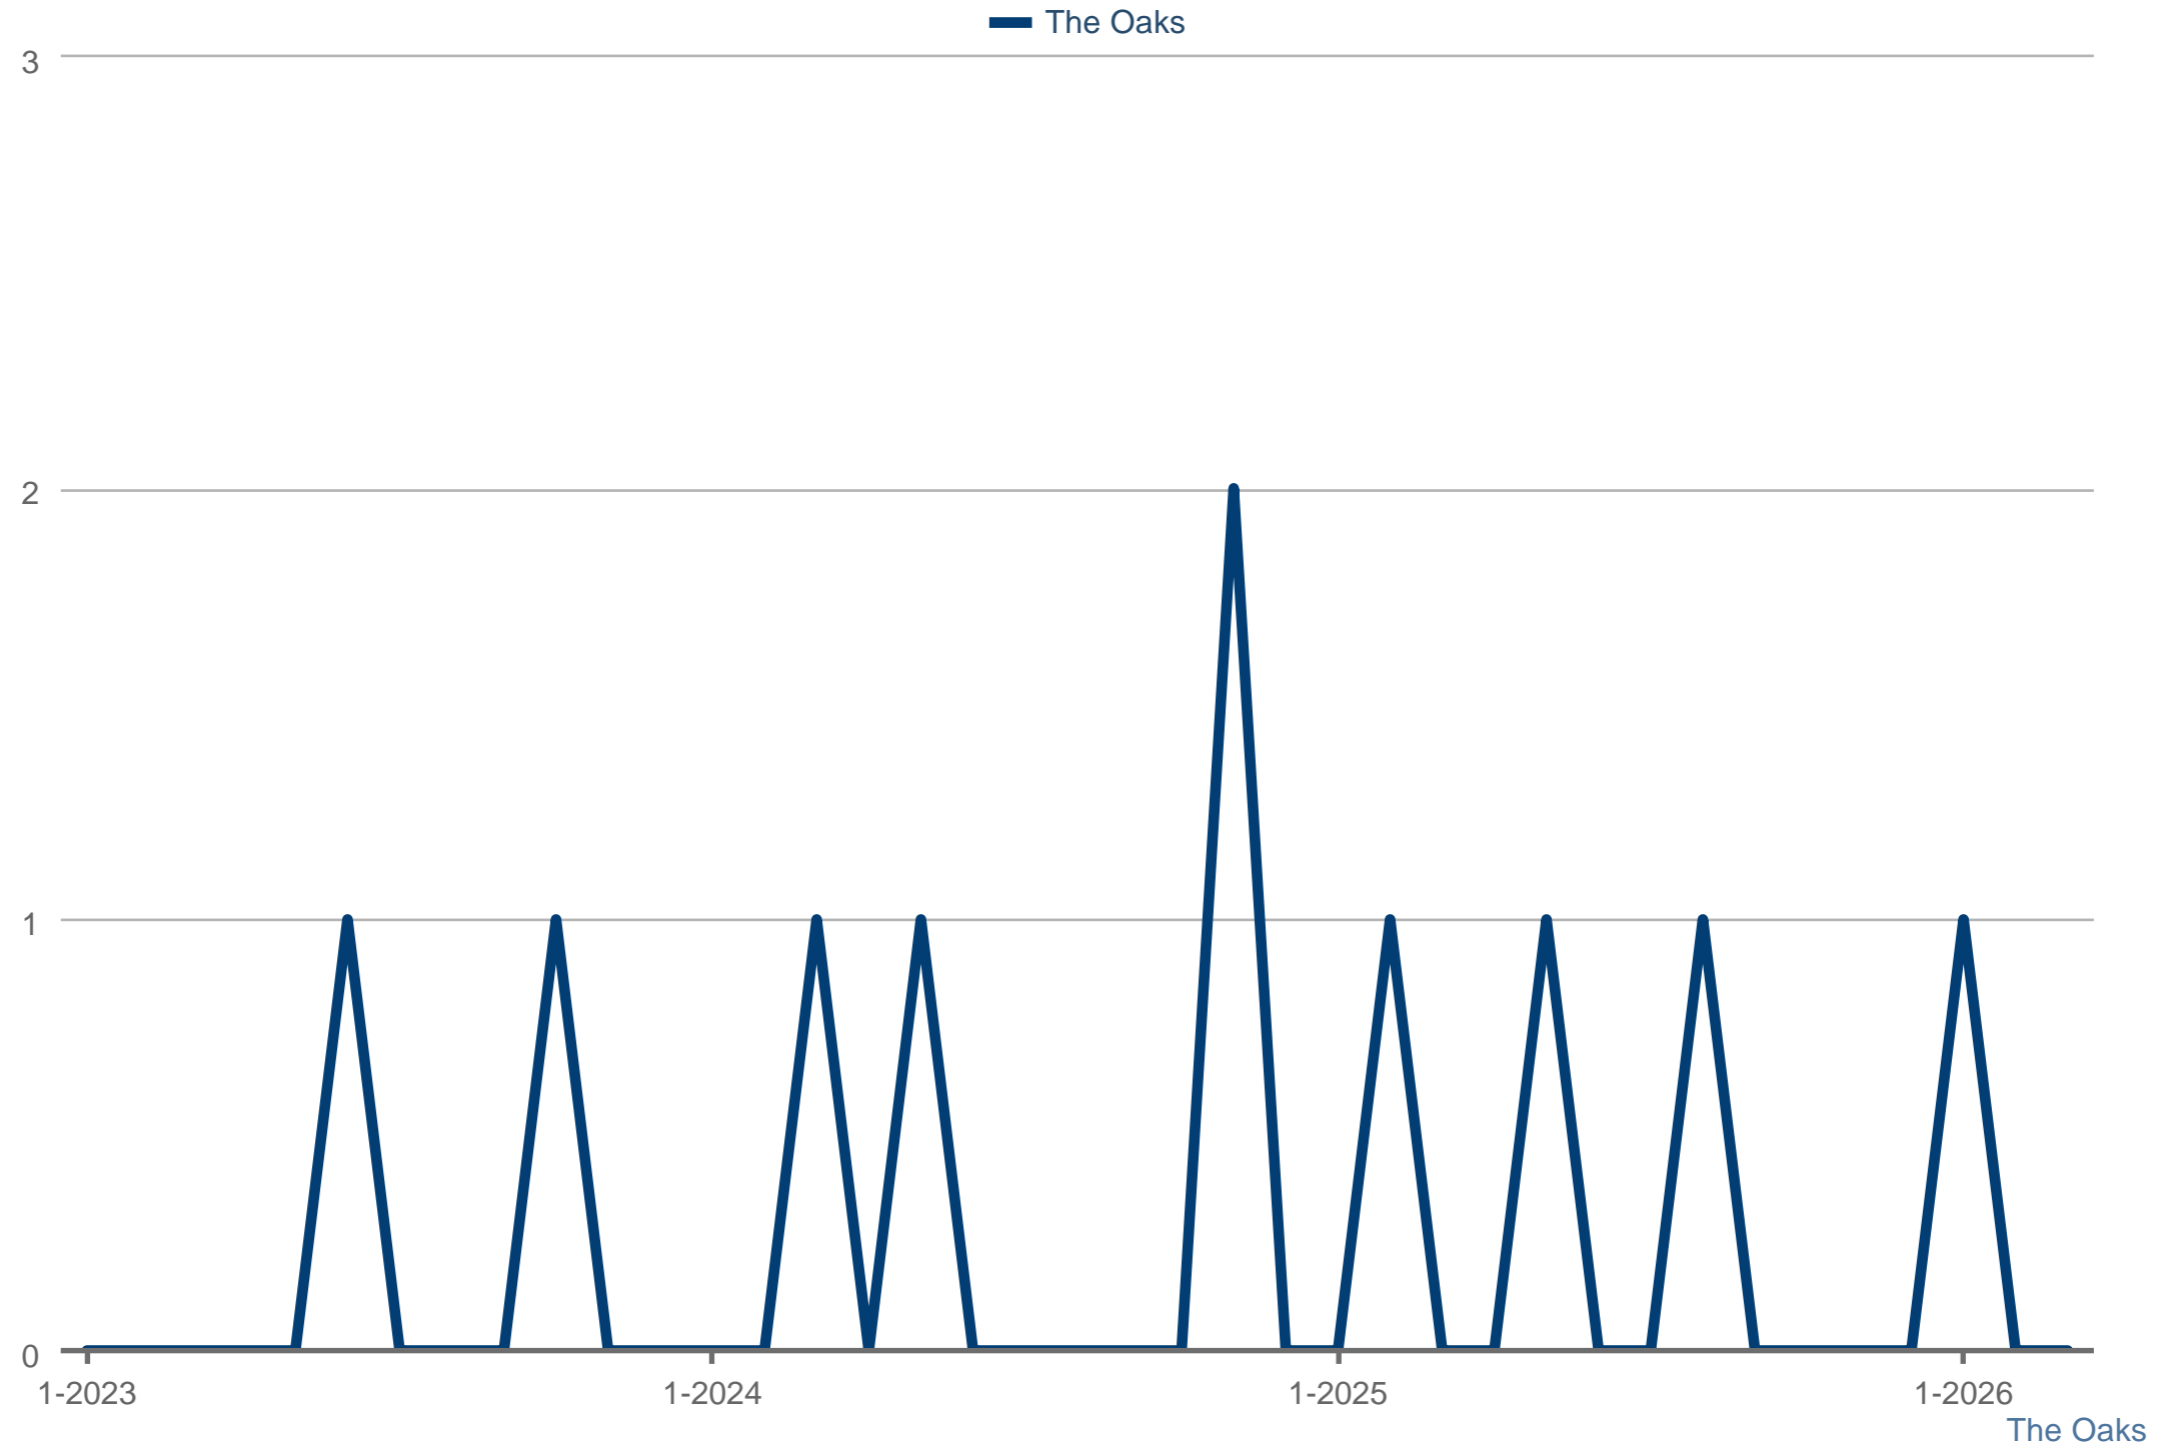

Closed Sales

Each data point is one month of activity. Data is from April 19, 2026.