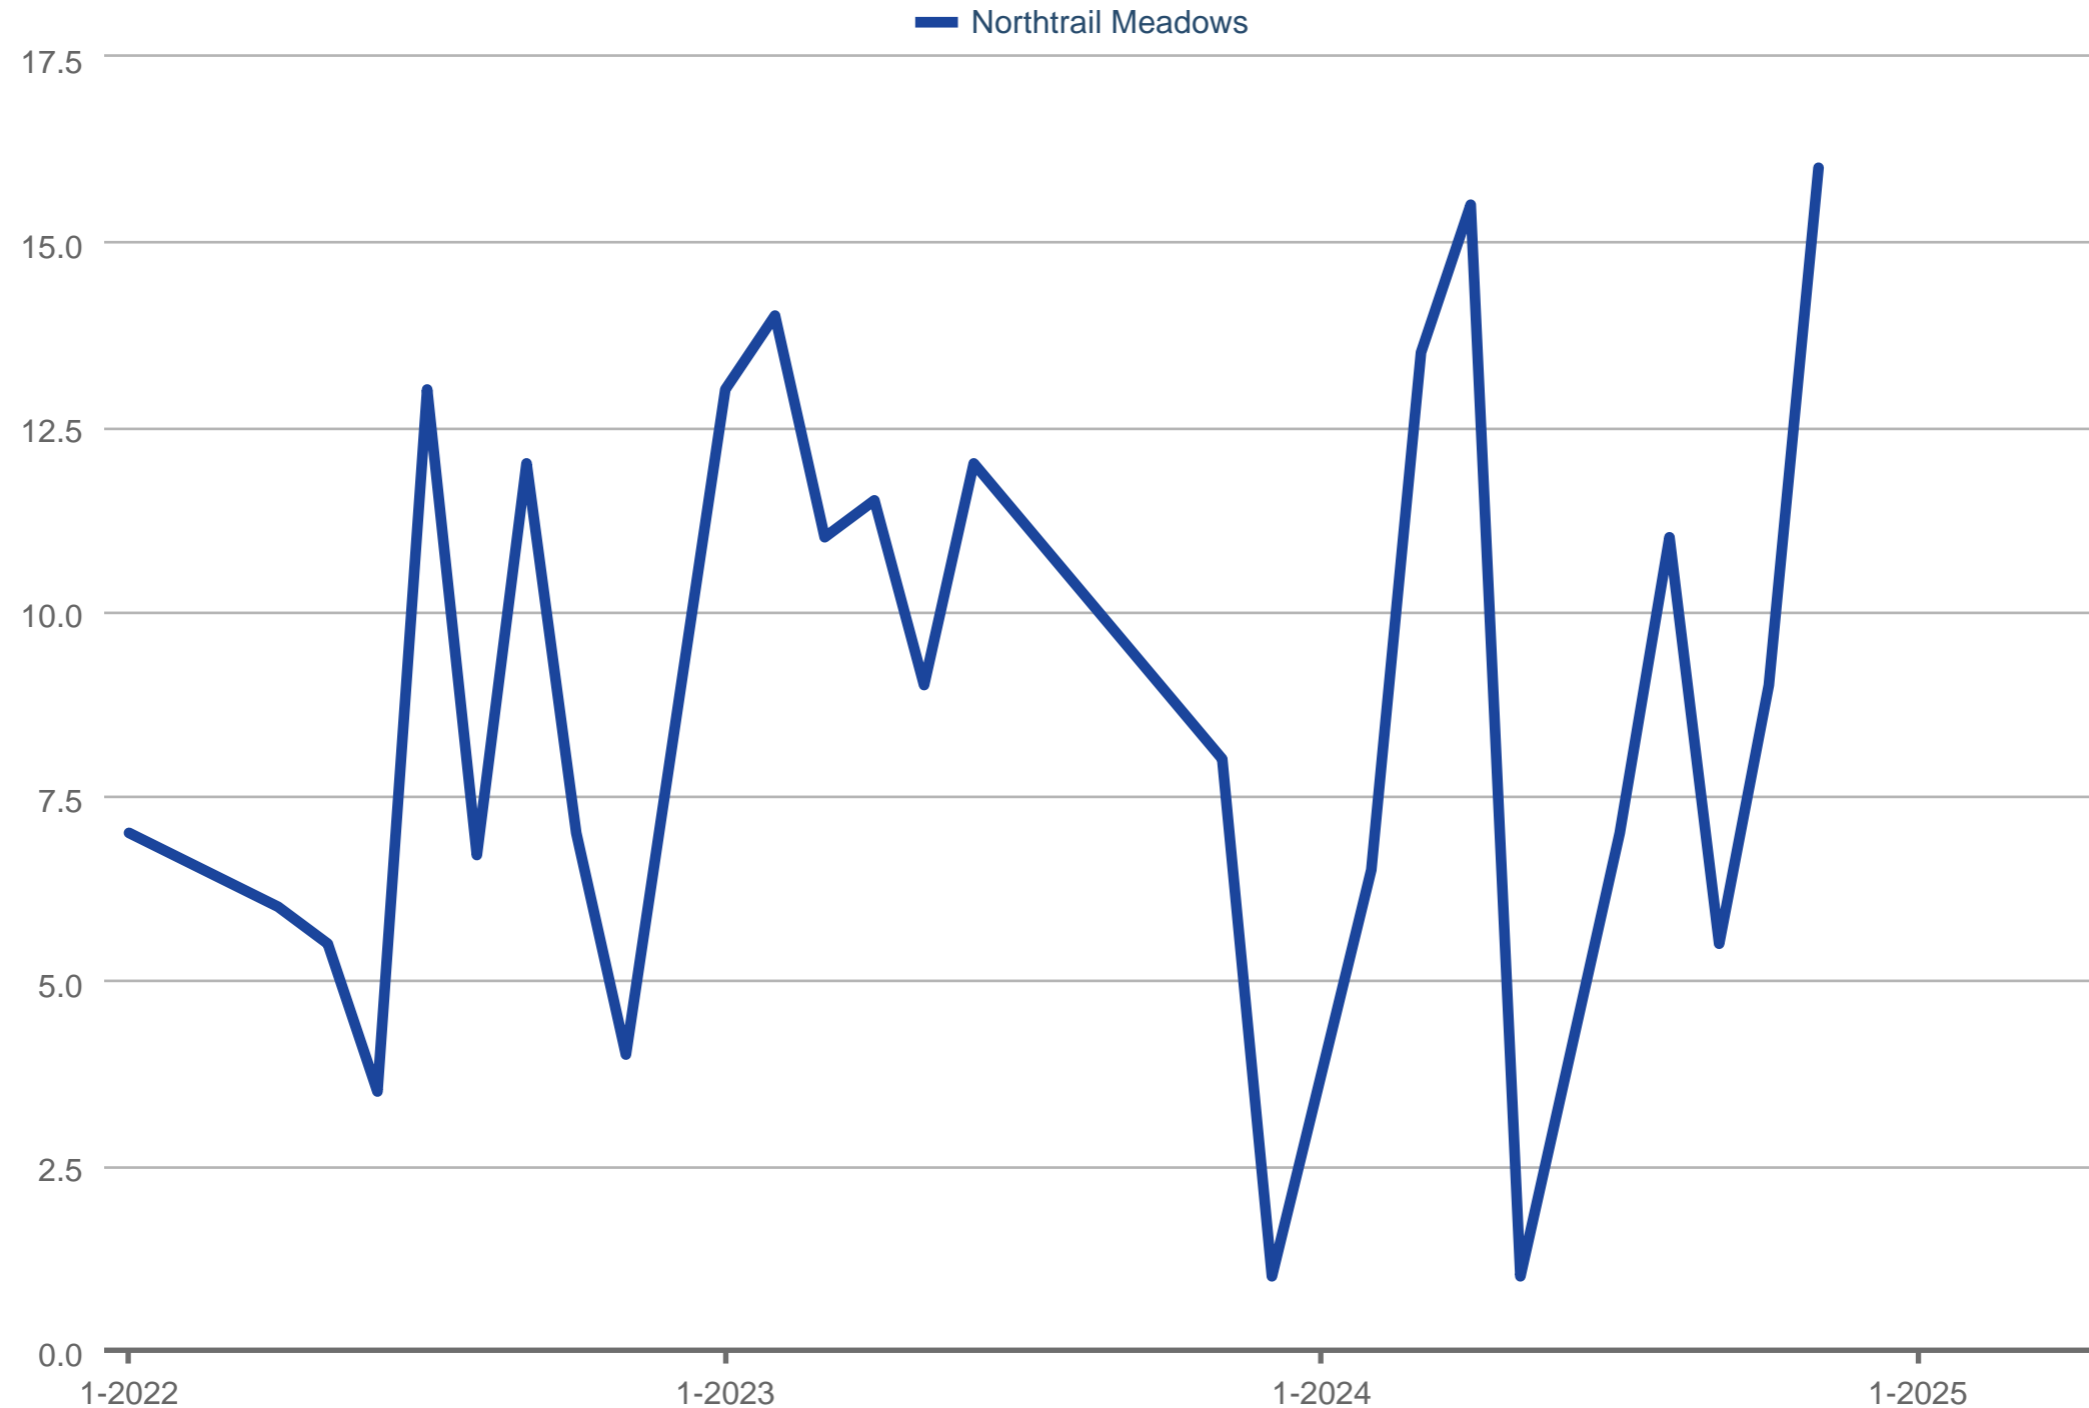

### Showings Per Listing

Northtrail Meadows

Each data point is one month of activity. Data is from May 17, 2025.