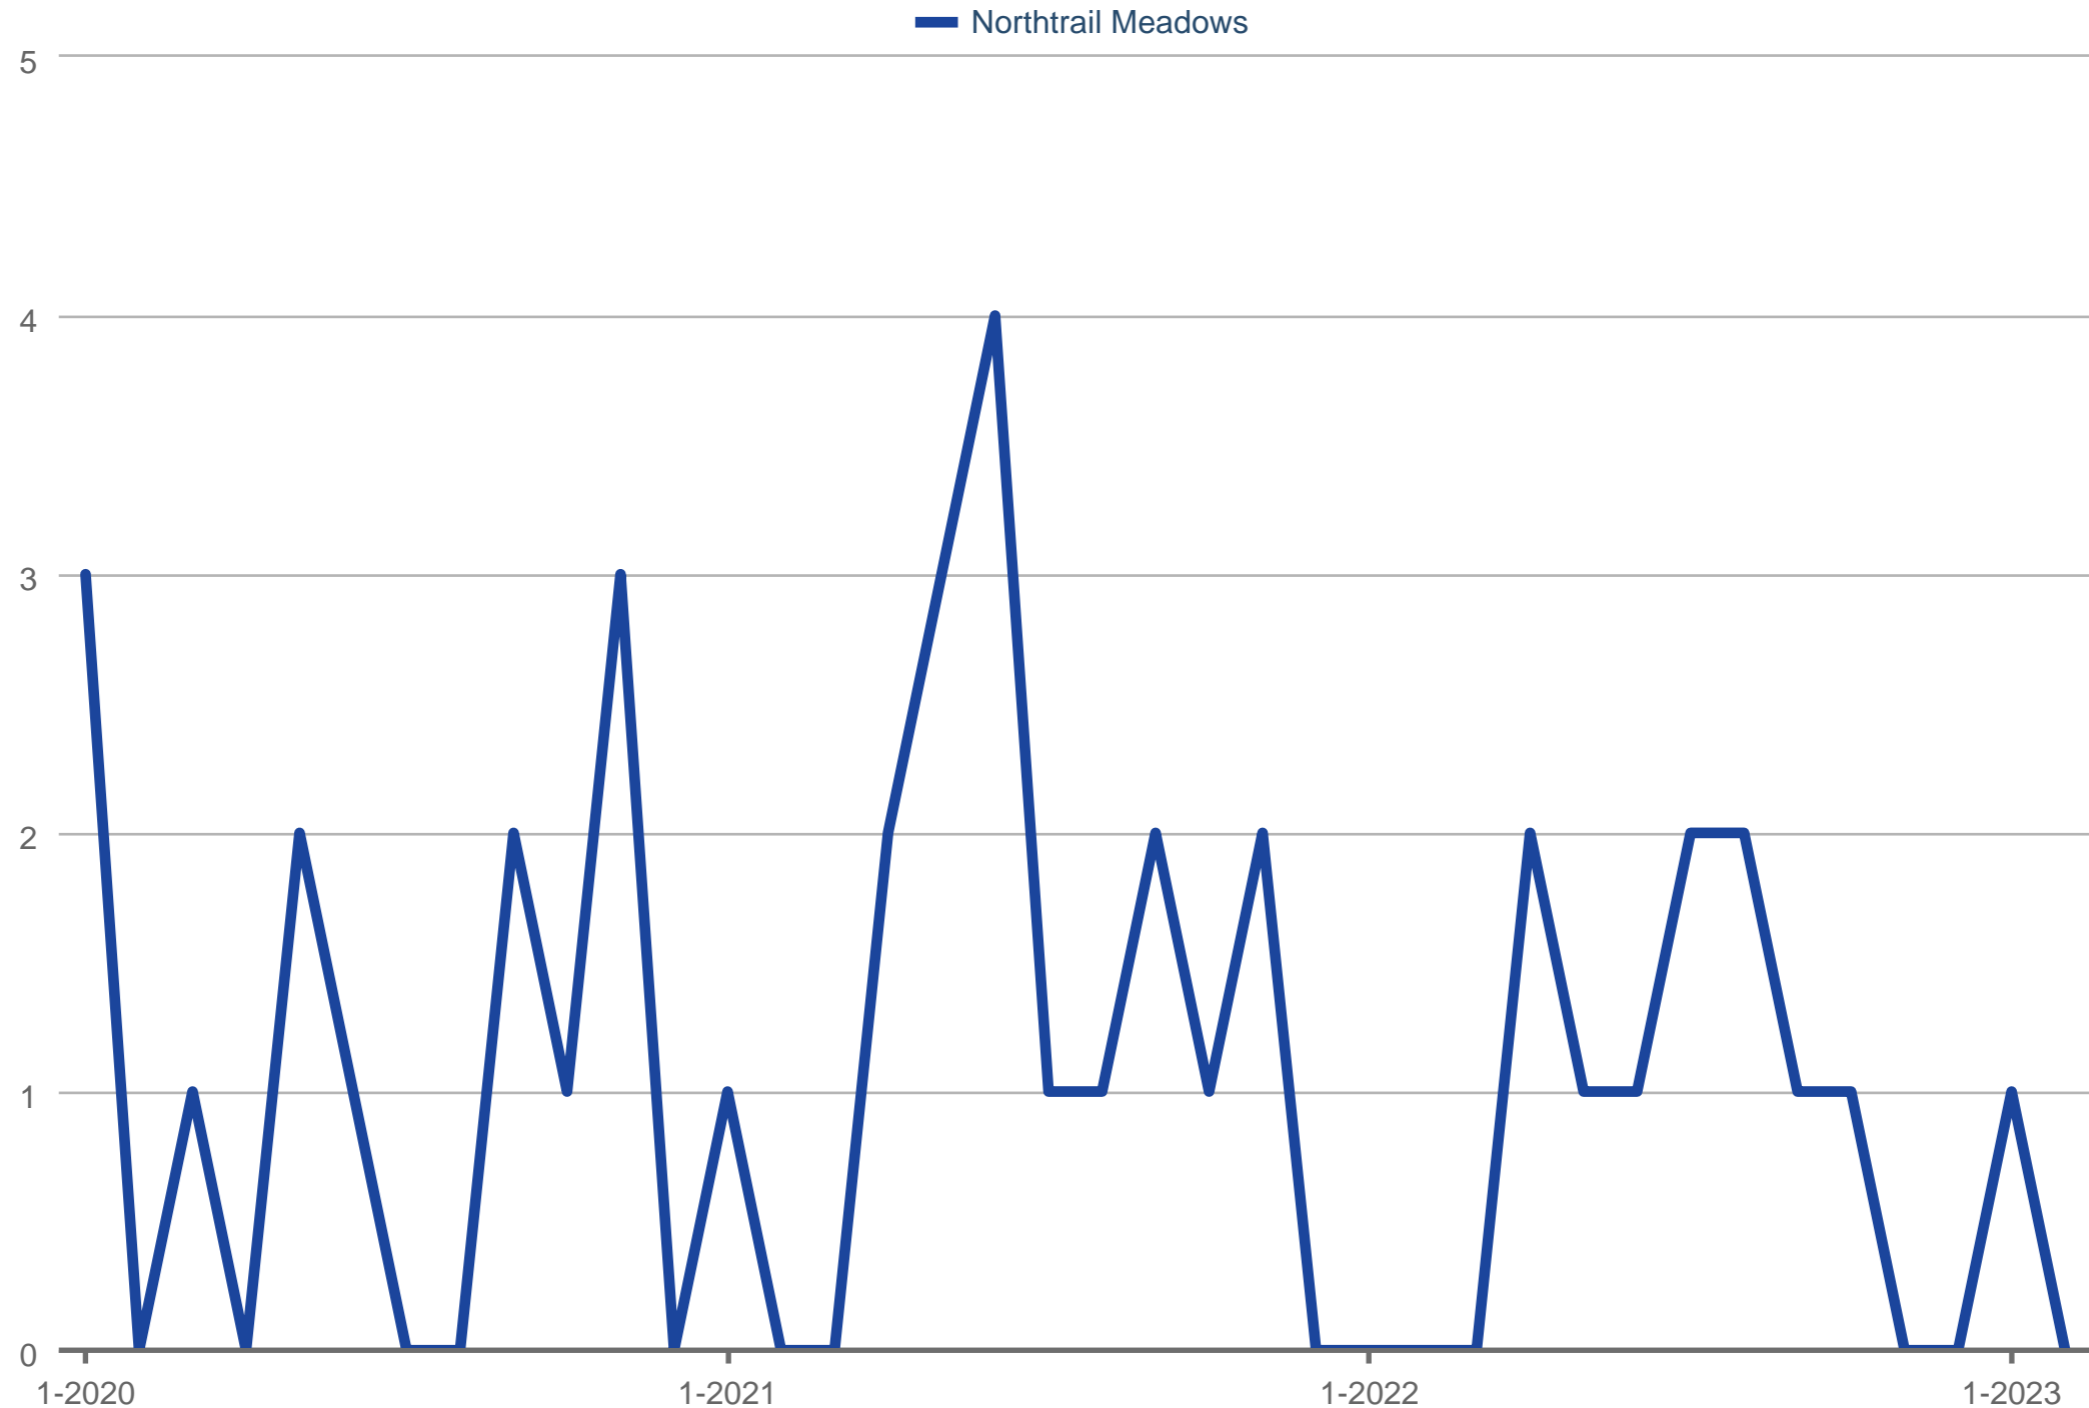

New Listings

Northtrail Meadows

Each data point is one month of activity. Data is from March 29, 2023.