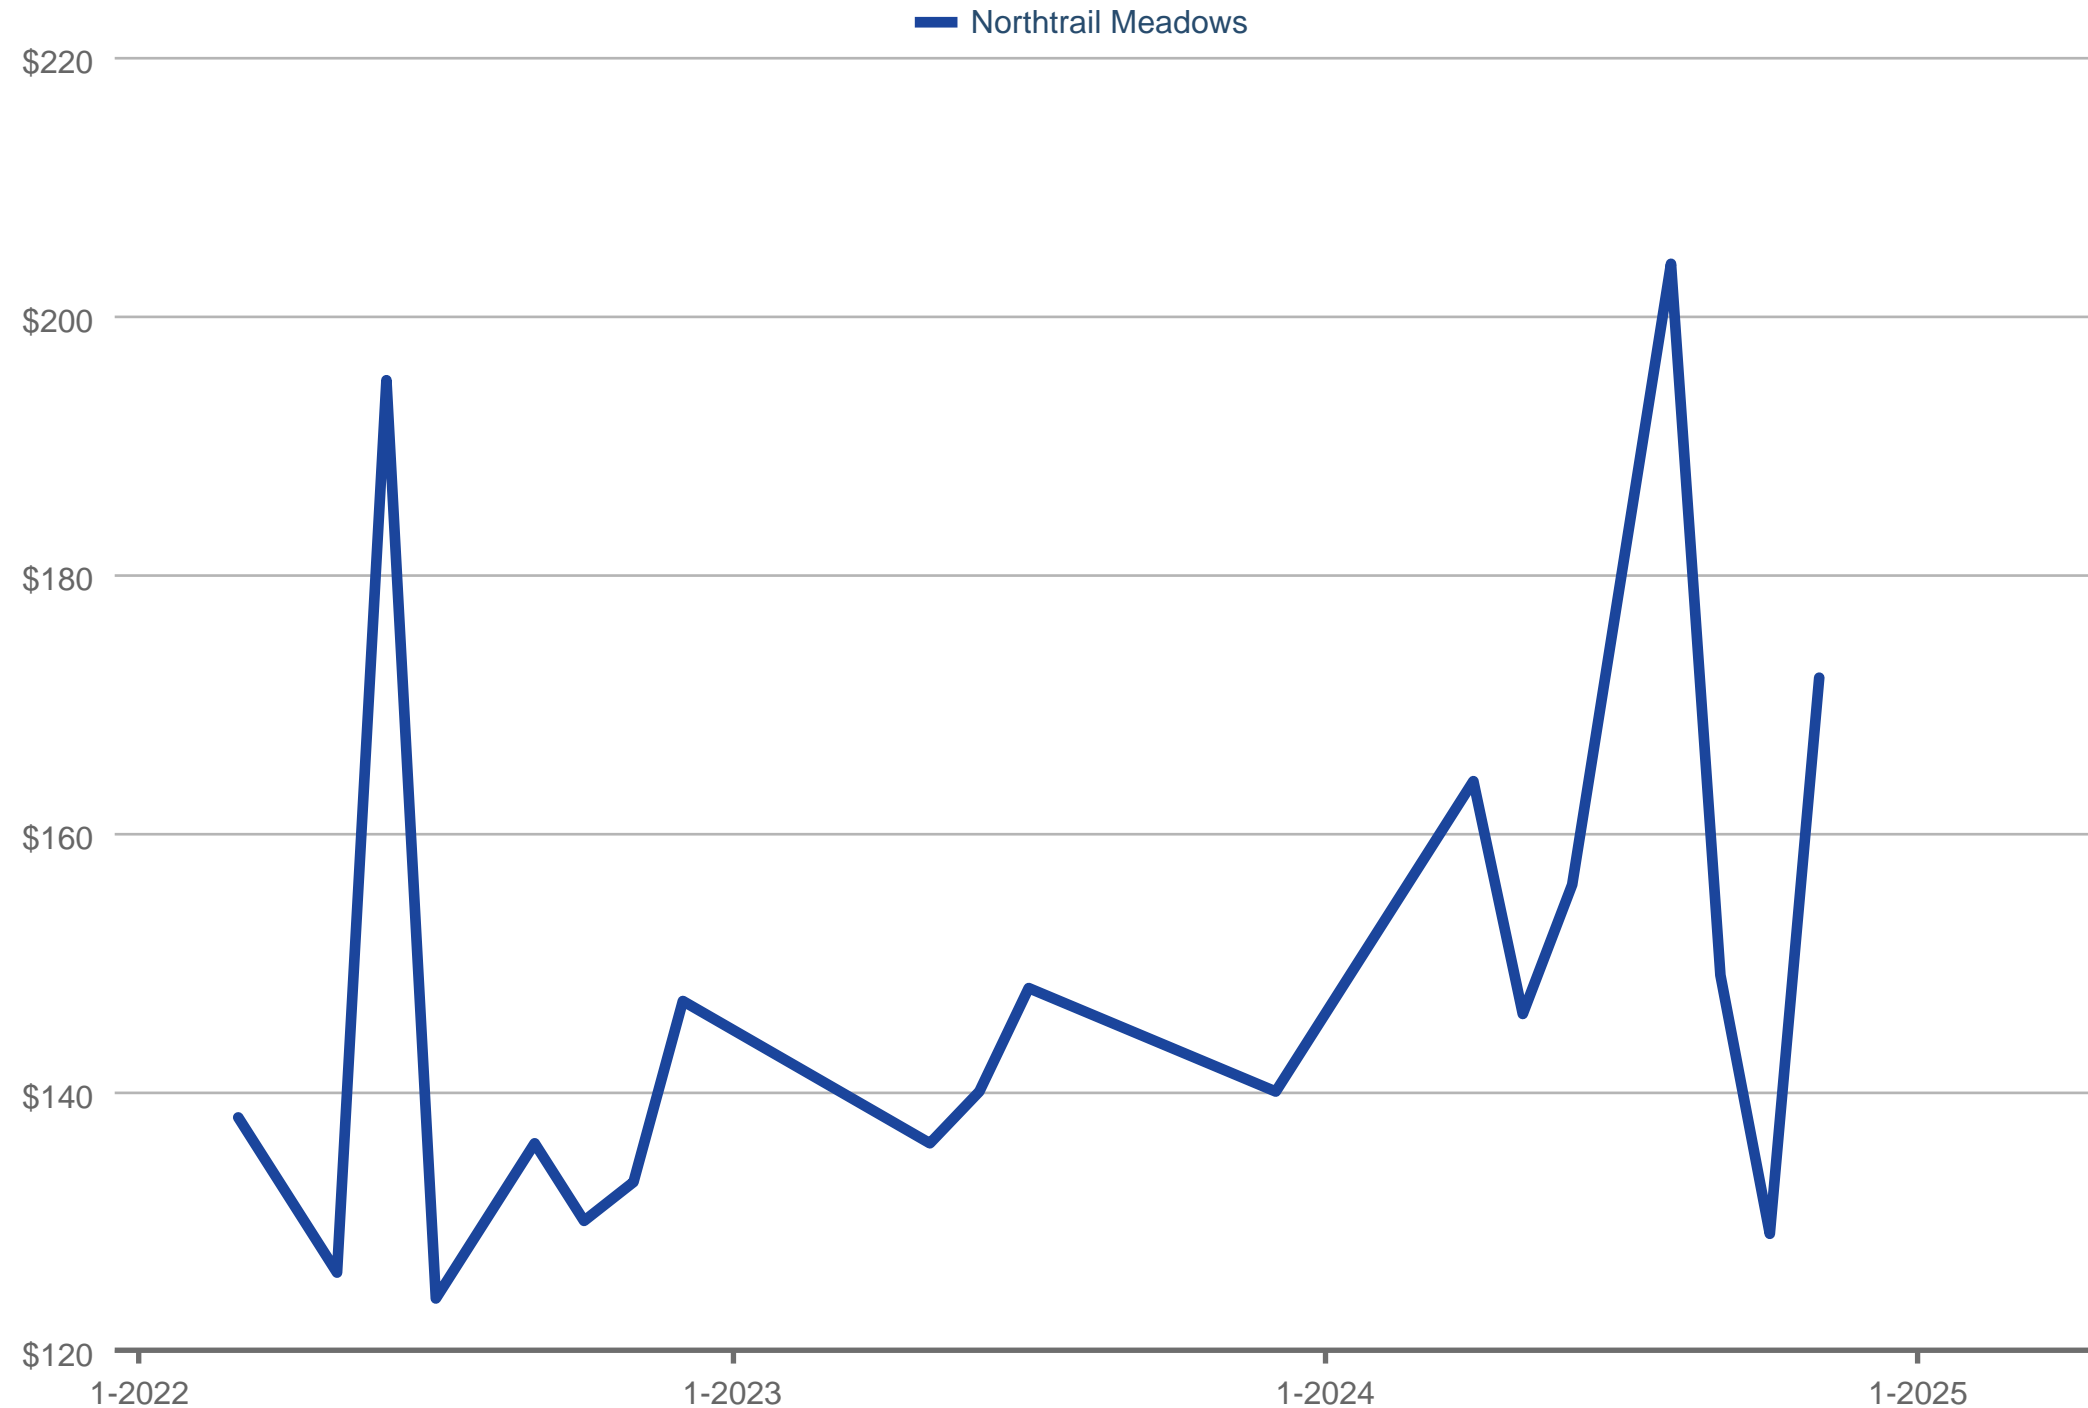

Average Price Per Square Foot

Northtrail Meadows

Each data point is one month of activity. Data is from May 17, 2025.