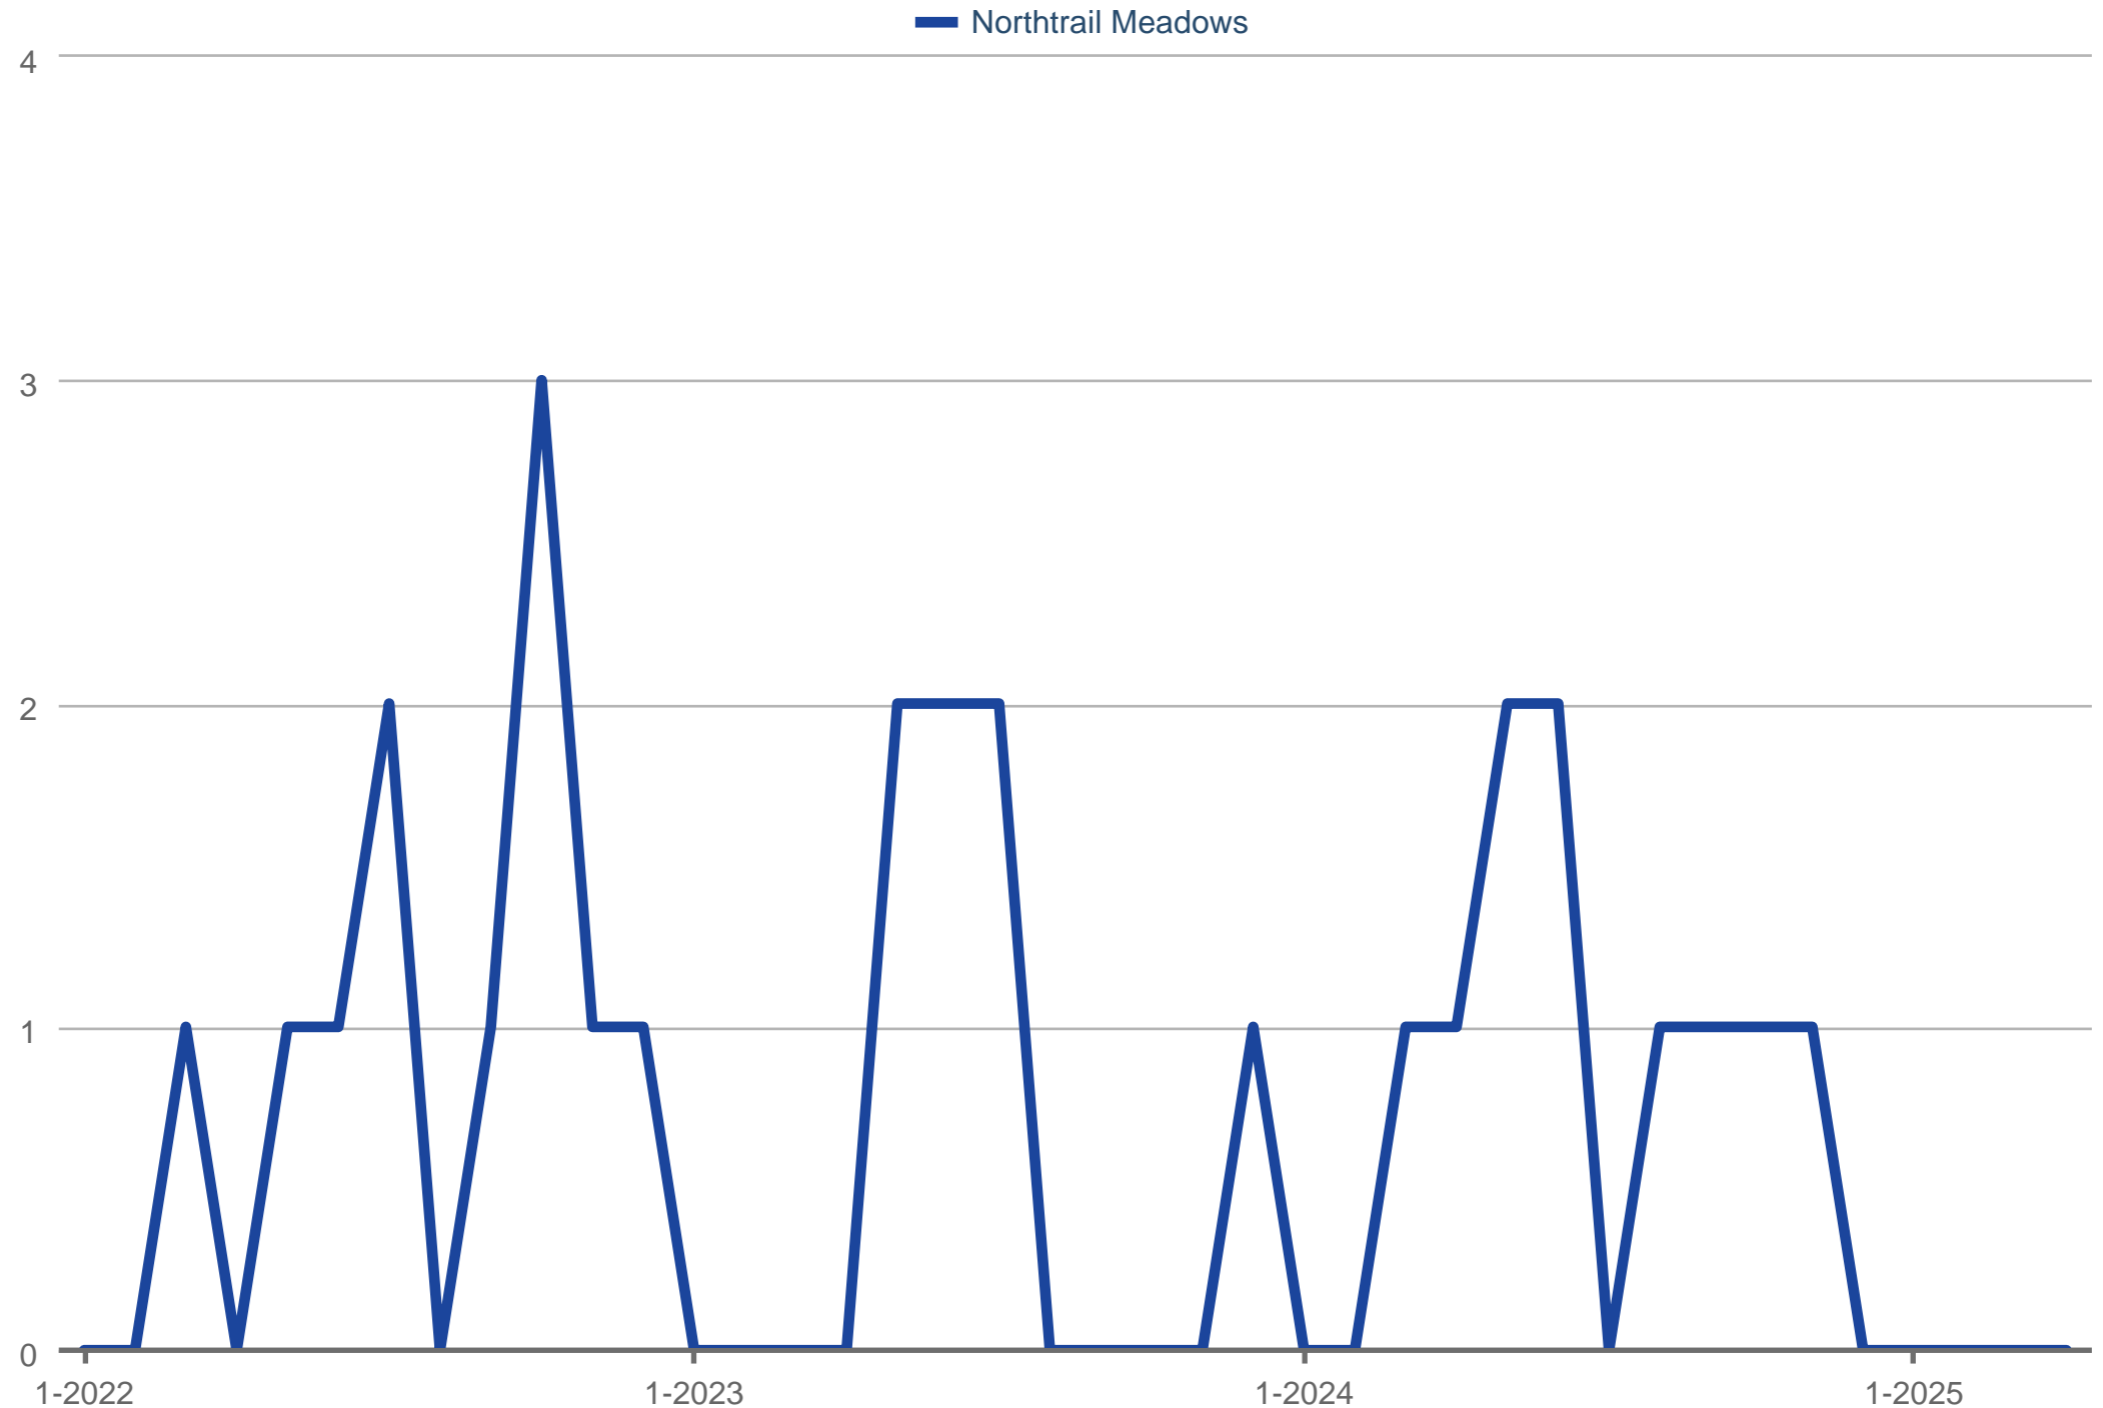

### Closed Sales

Northtrail Meadows

Each data point is one month of activity. Data is from May 17, 2025.