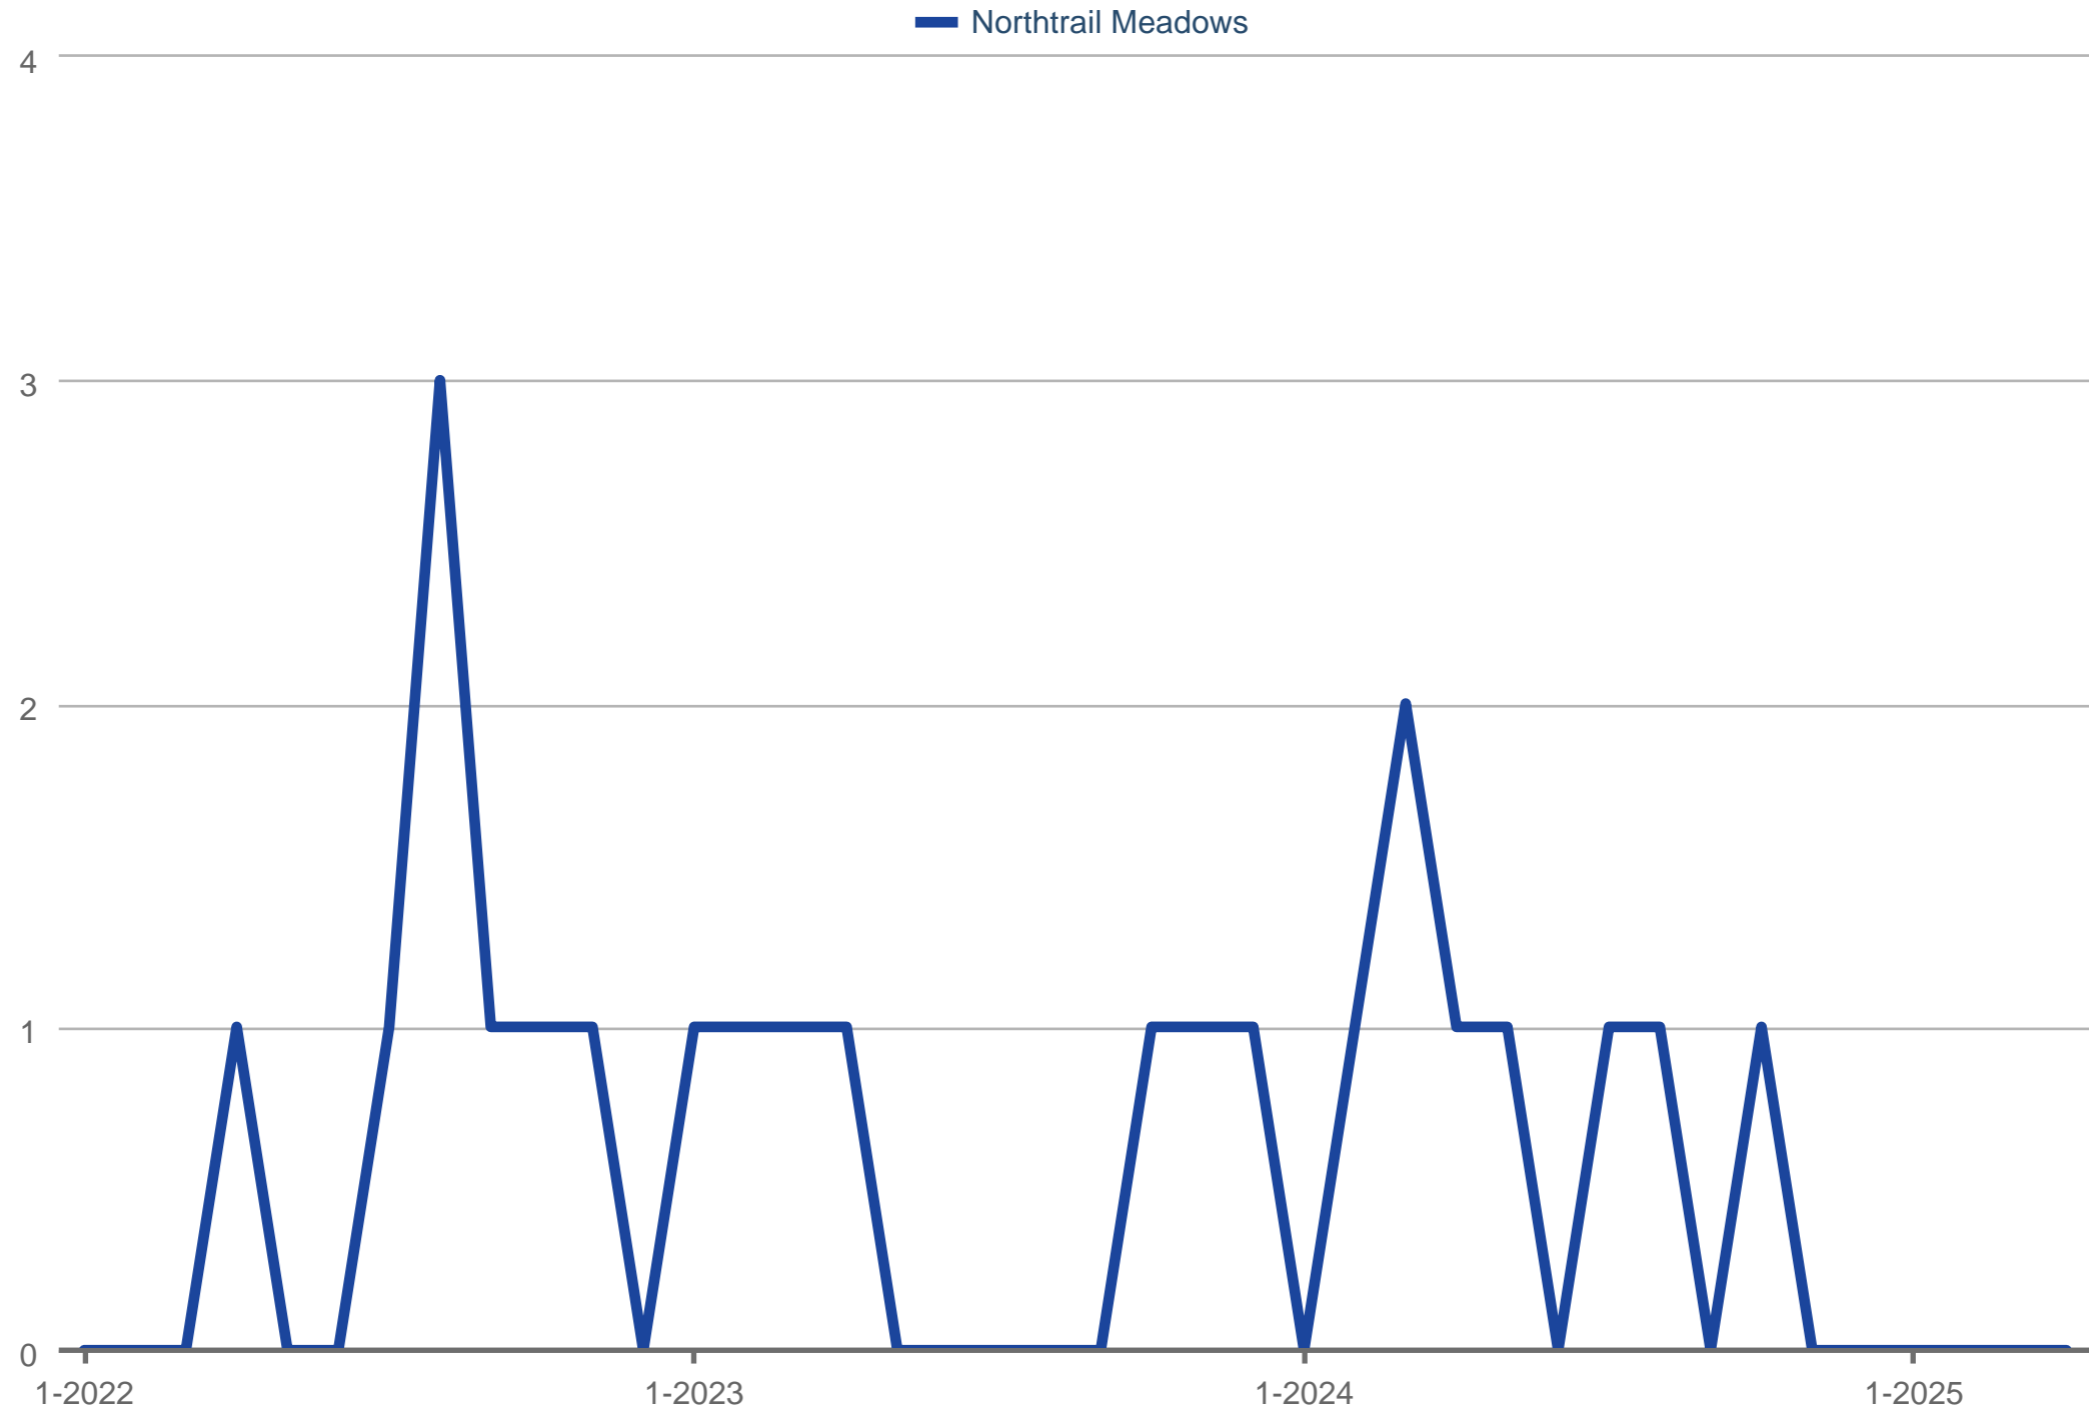

Homes for Sale

Northtrail Meadows

Each data point is one month of activity. Data is from May 17, 2025.