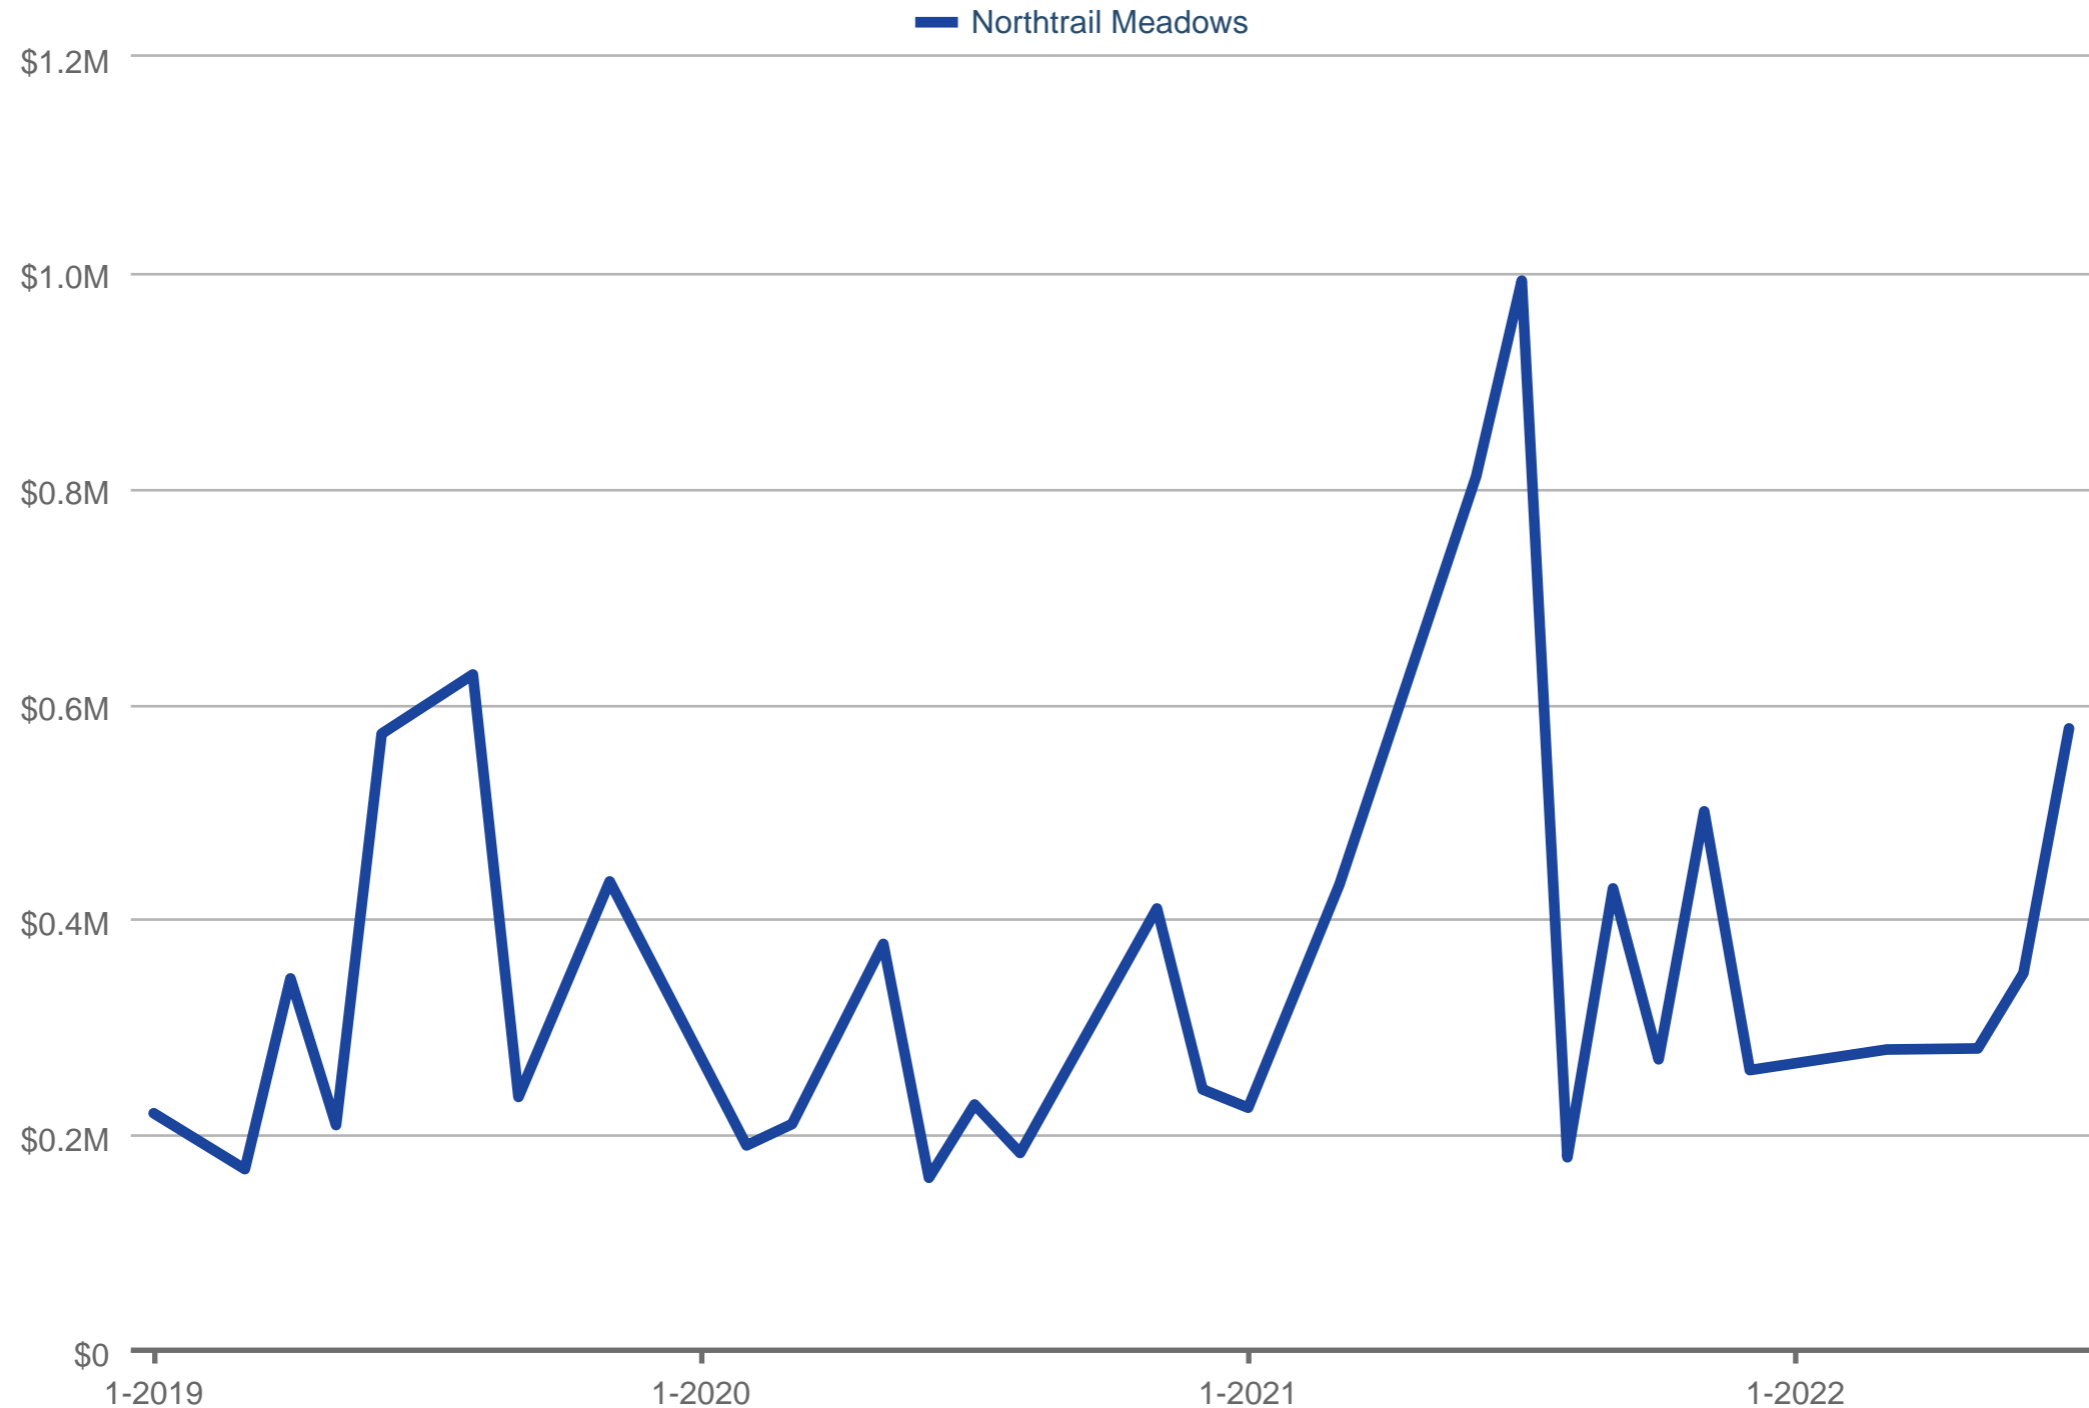

### Dollar Volume of Closed Sales

Northtrail Meadows

Each data point is one month of activity. Data is from August 8, 2022.