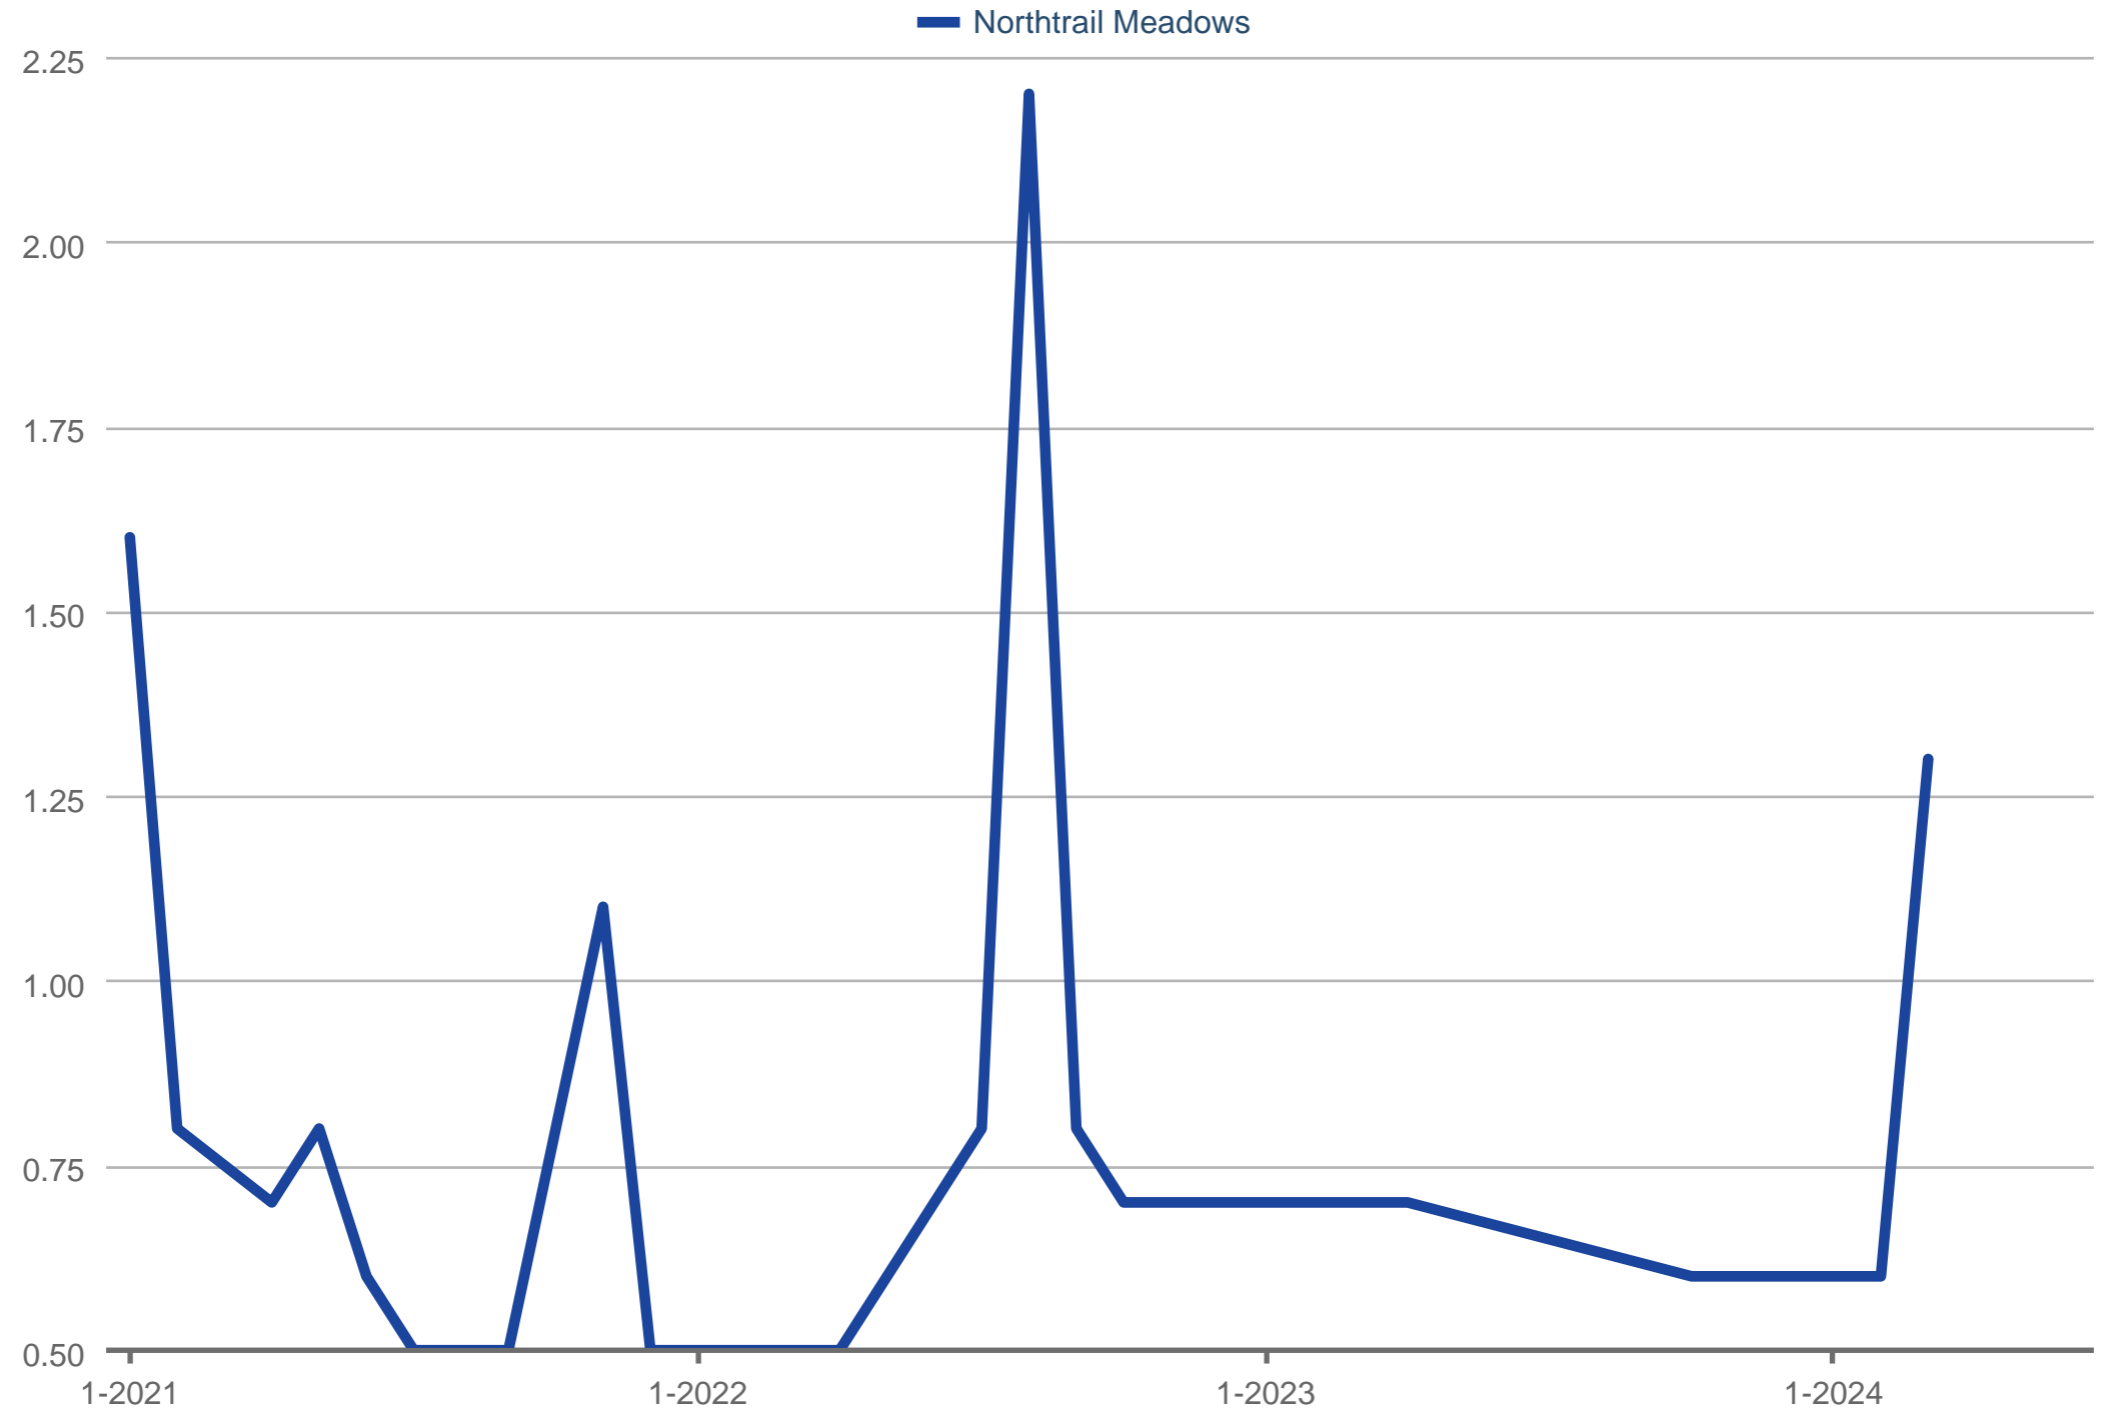

Months Supply of Homes for Sale

Northtrail Meadows

Each data point is one month of activity. Data is from July 27, 2024.