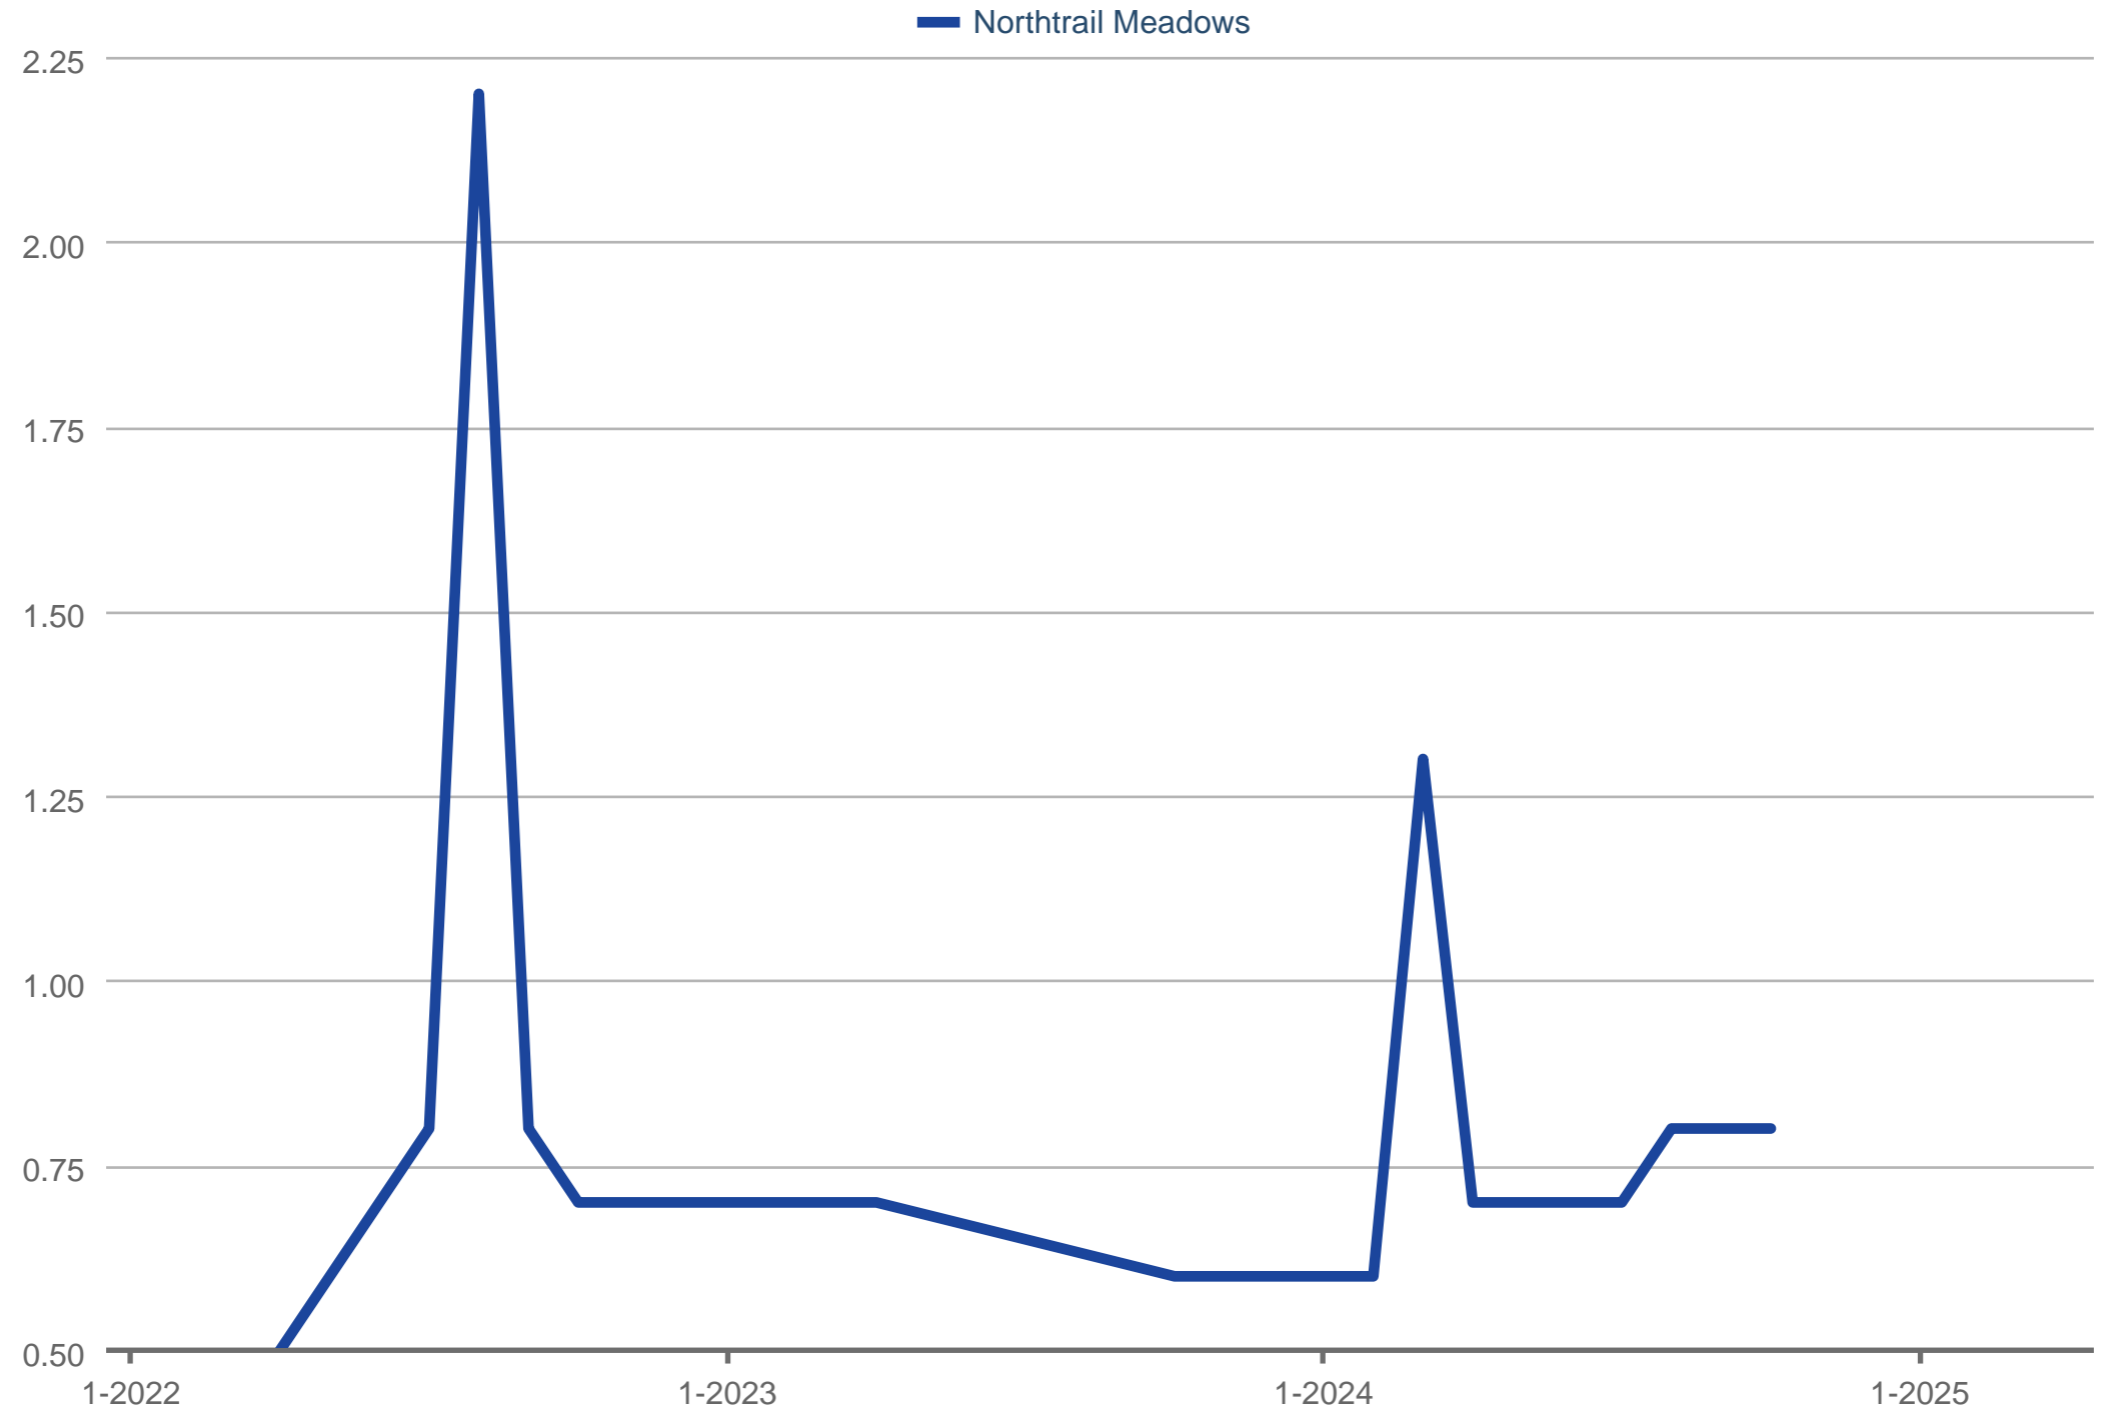

Months Supply of Homes for Sale

Northtrail Meadows

Each data point is one month of activity. Data is from May 17, 2025.