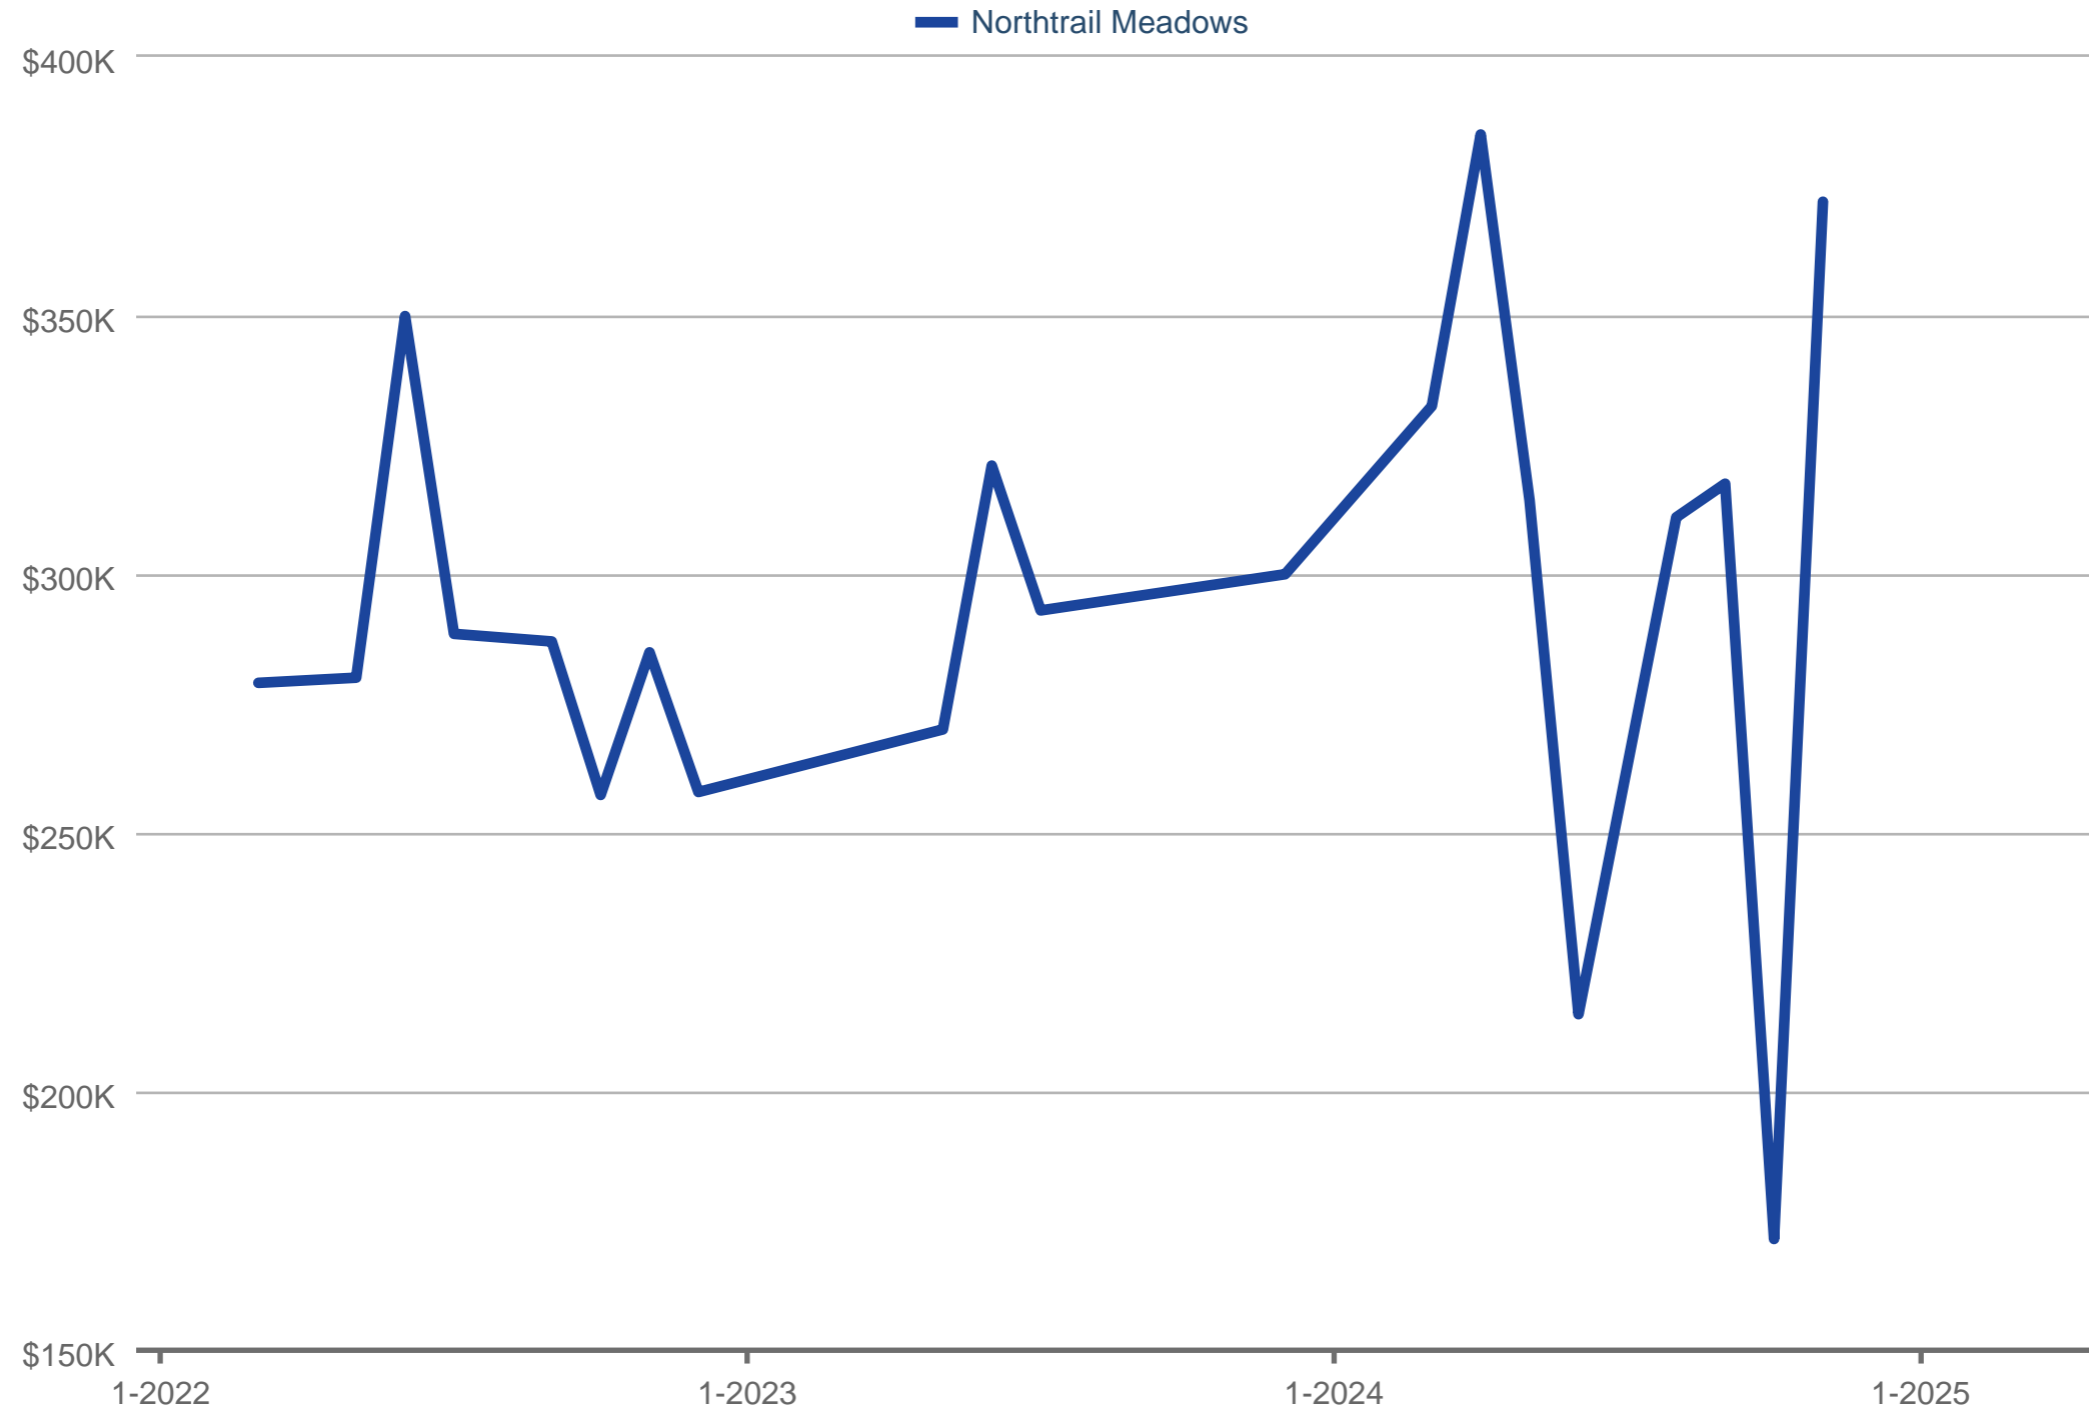

Average Sales Price

Northtrail Meadows

Each data point is one month of activity. Data is from May 17, 2025.