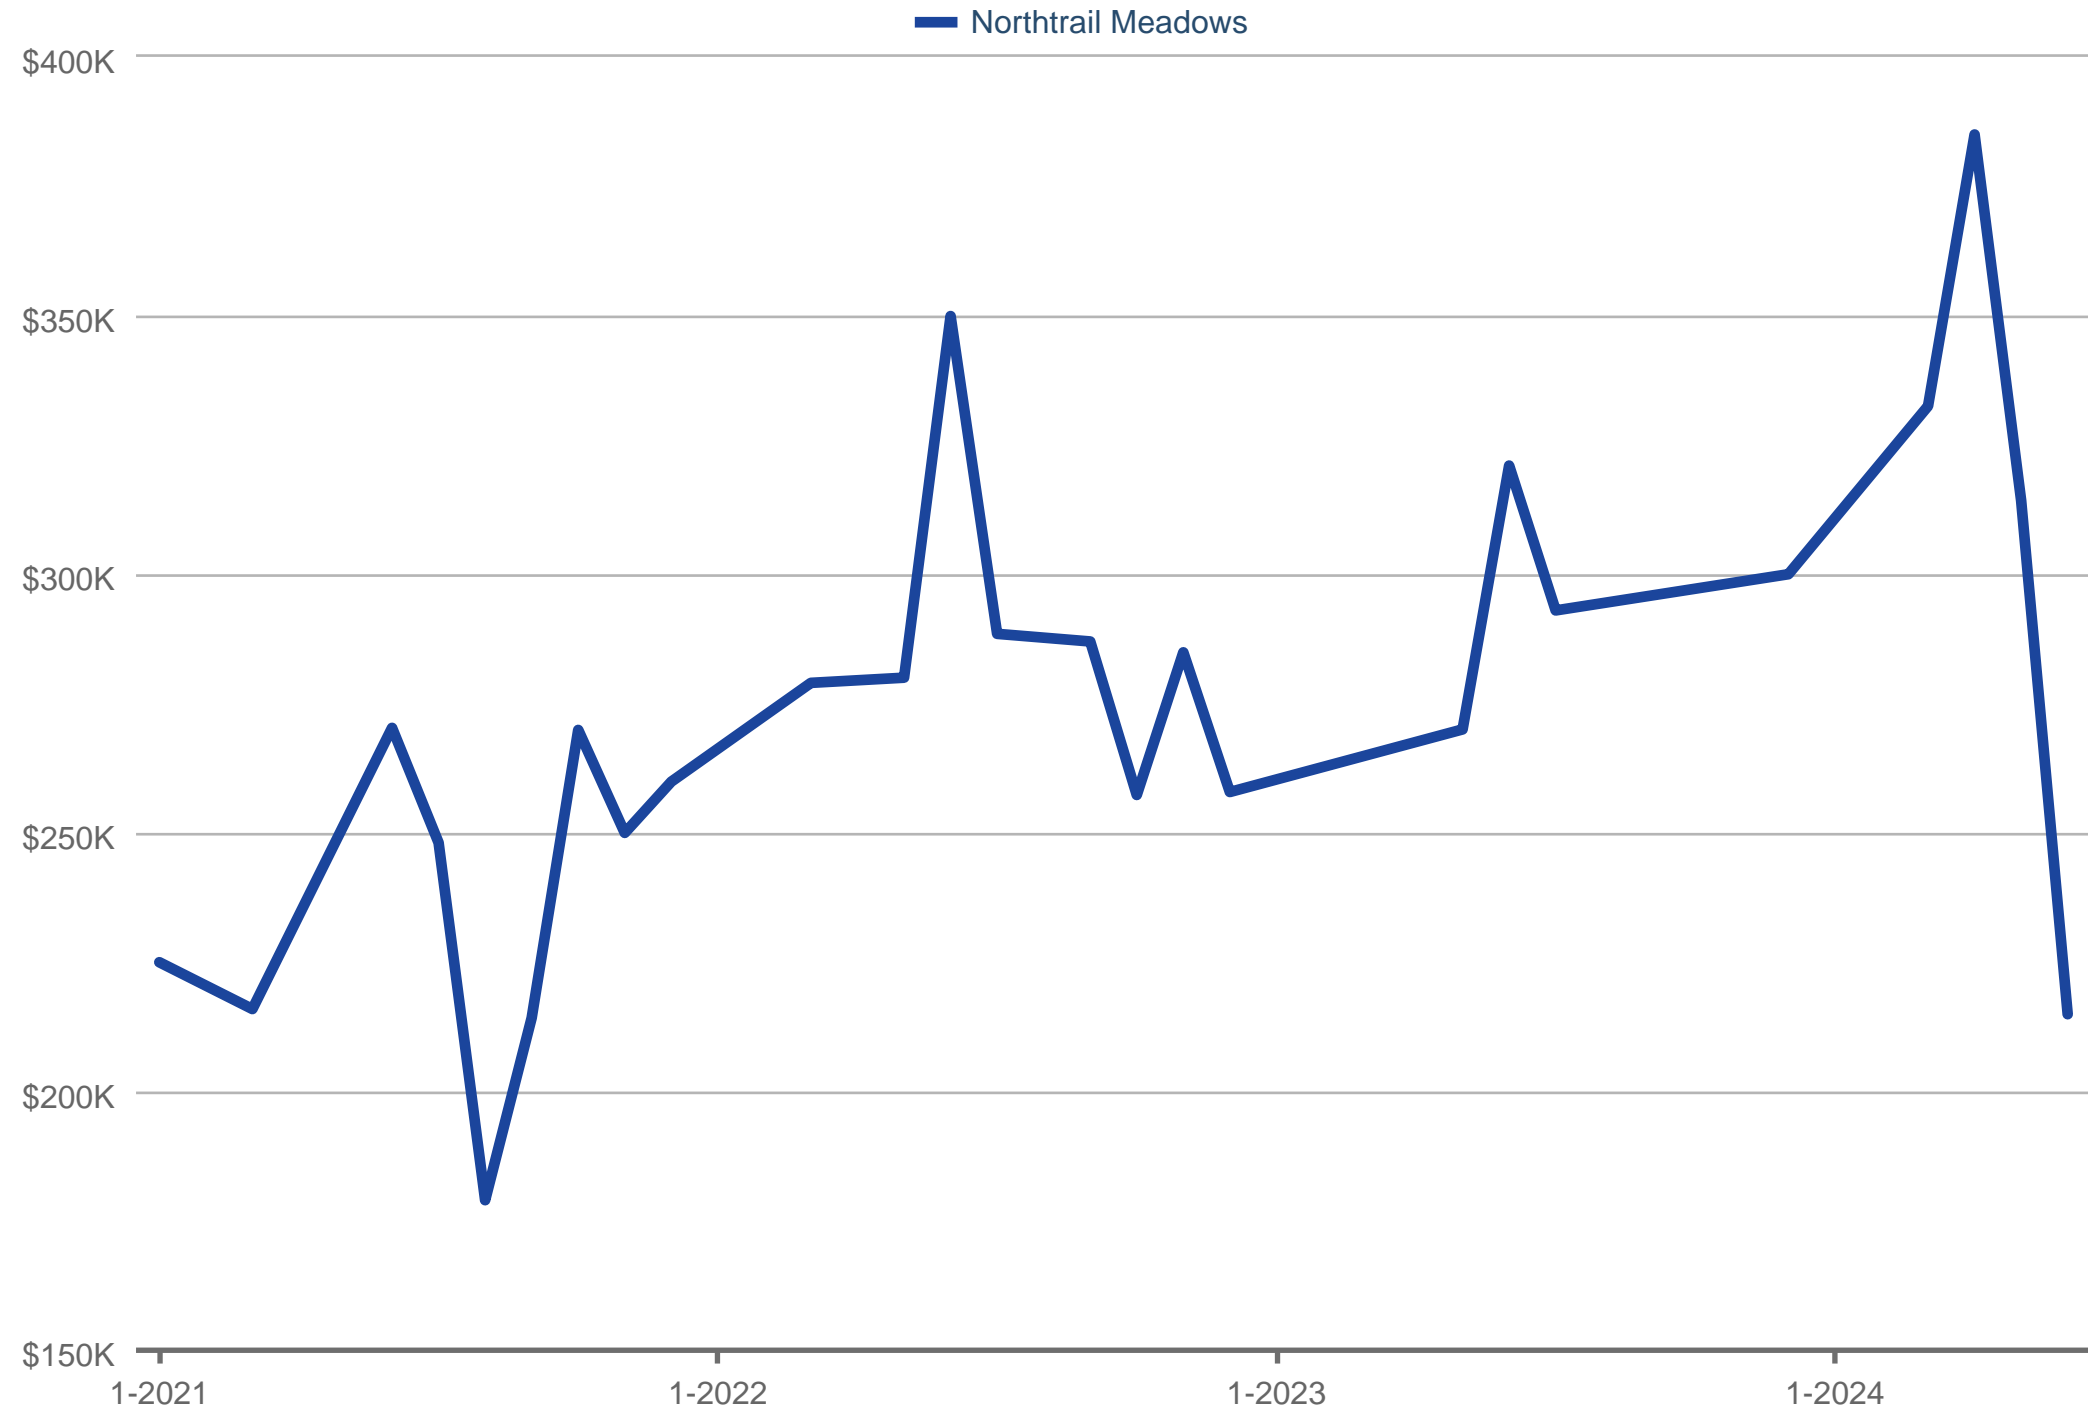

Average Sales Price

Northtrail Meadows

Each data point is one month of activity. Data is from July 27, 2024.