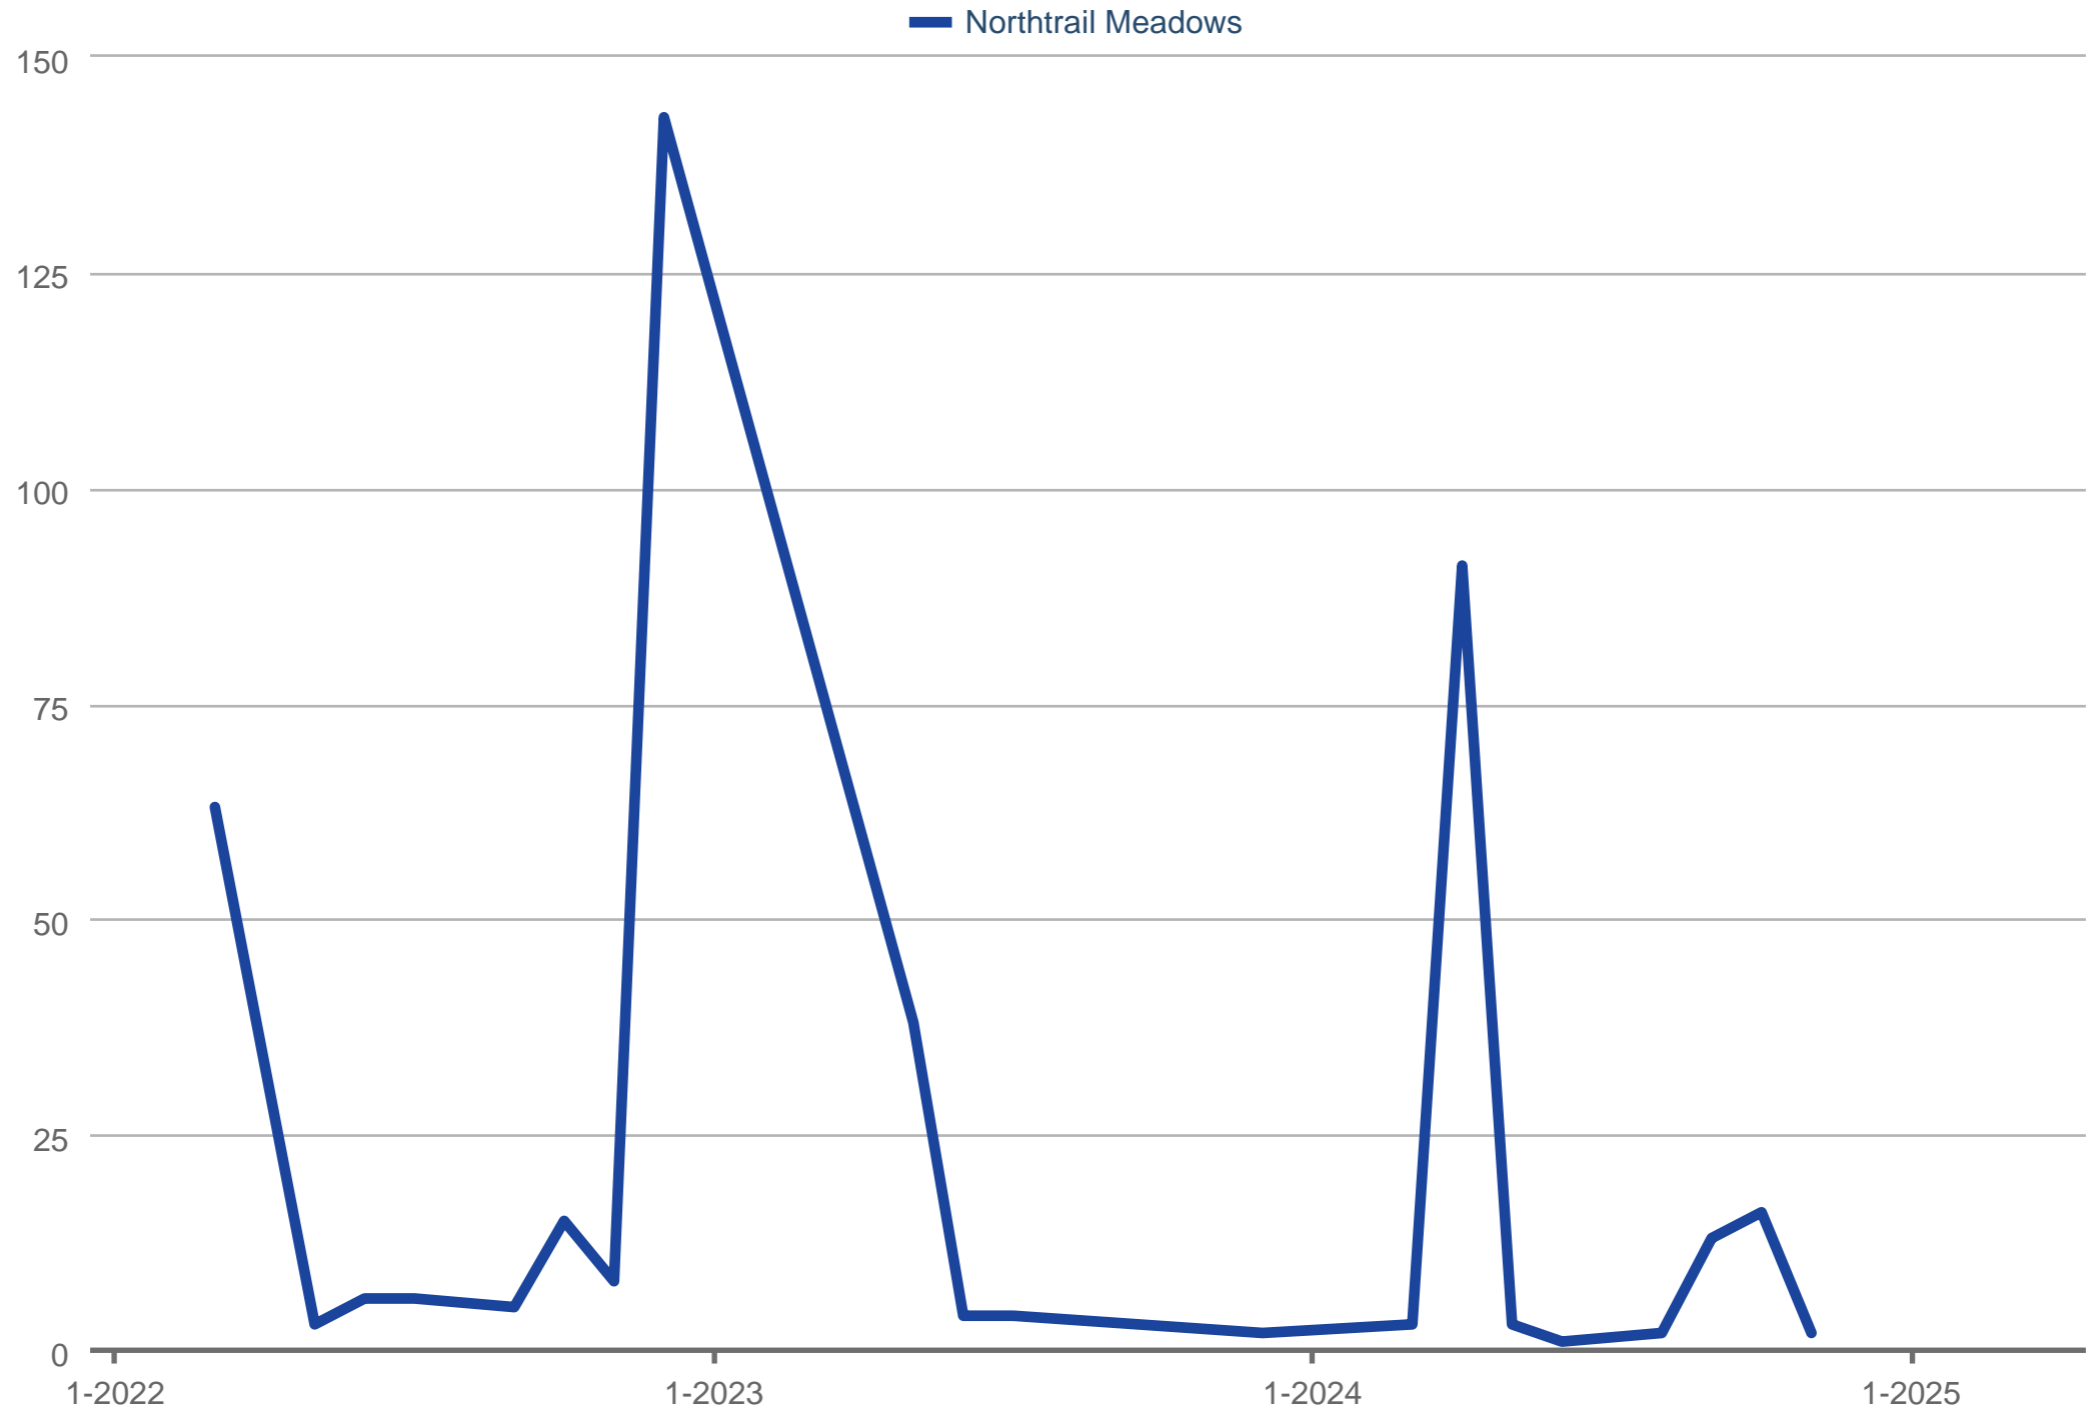

Average Days on Market

Northtrail Meadows

Each data point is one month of activity. Data is from May 17, 2025.