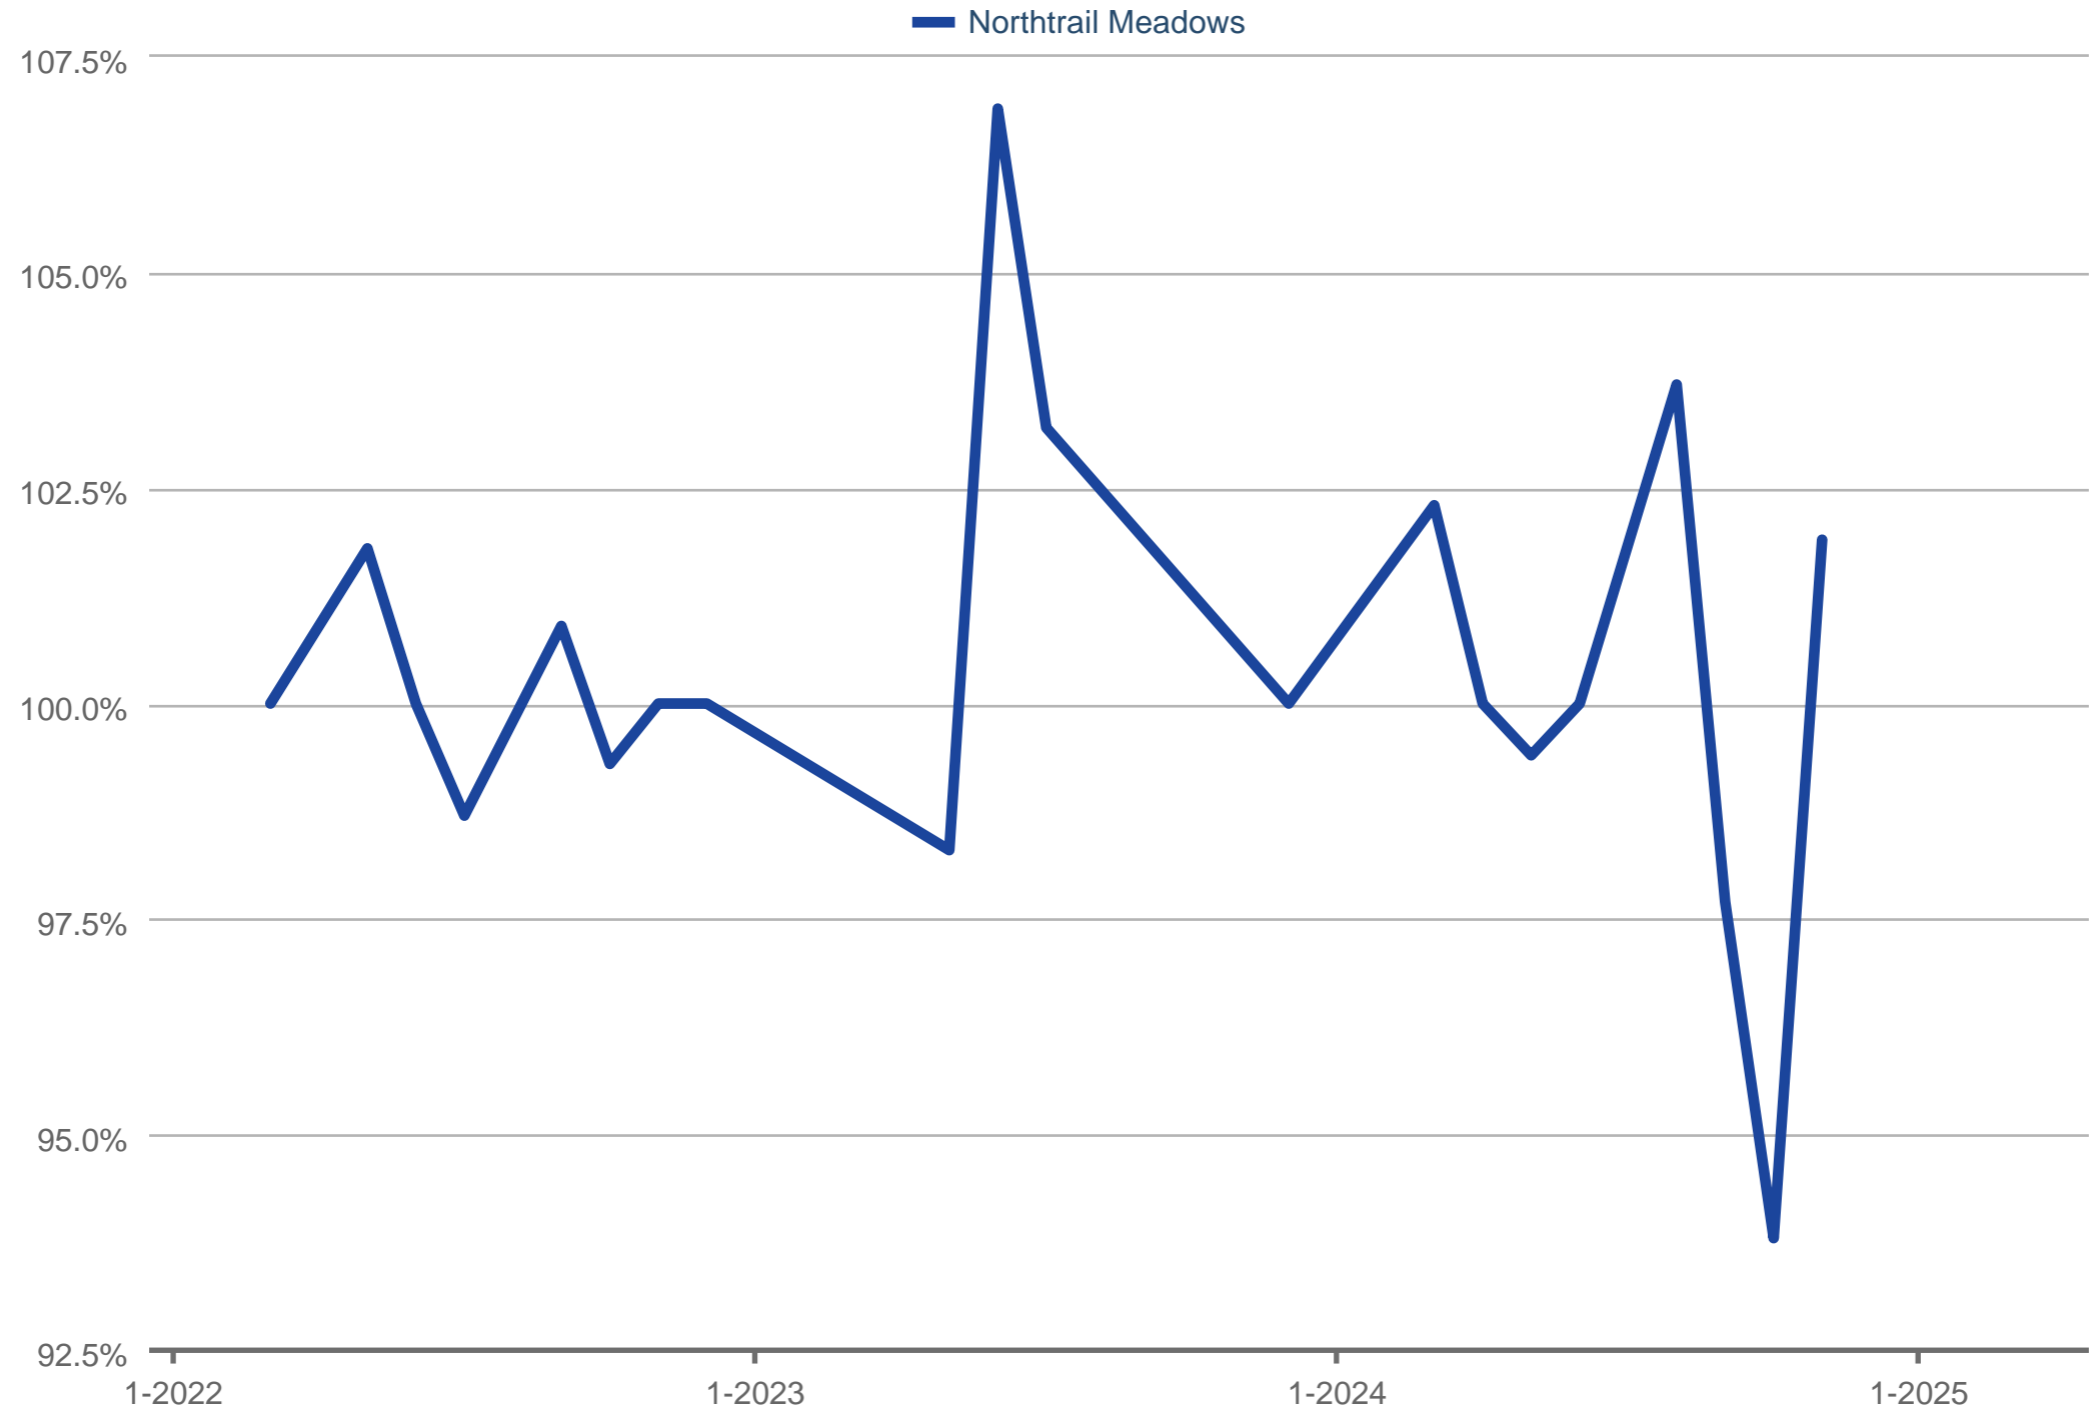

### Average Percent of Last List Price

Each data point is one month of activity. Data is from May 17, 2025.