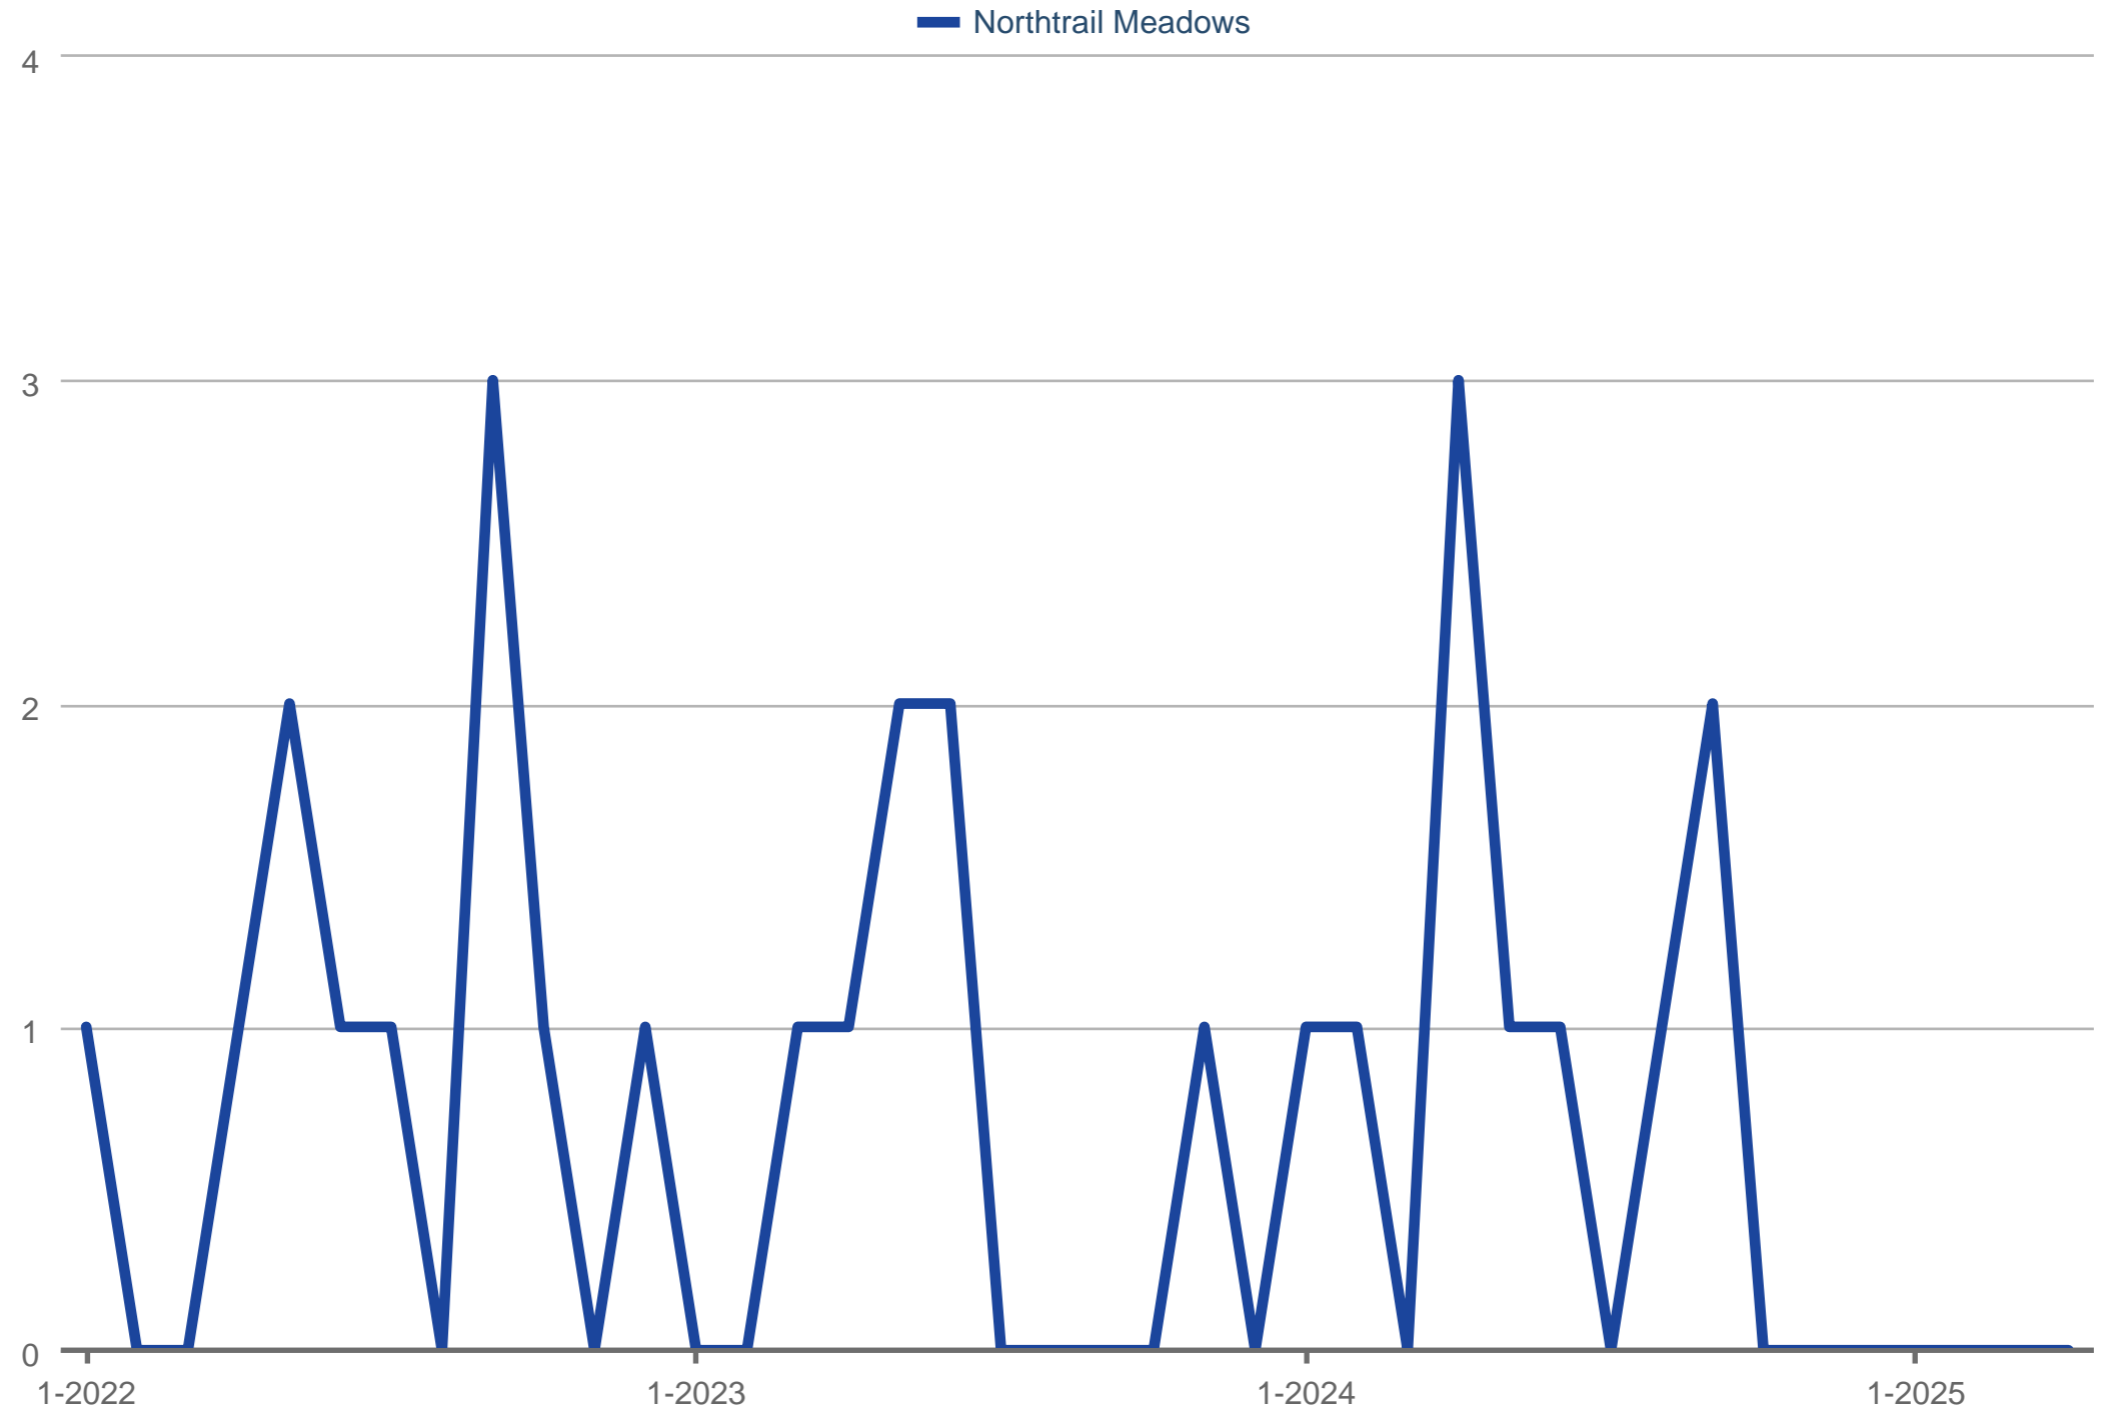

Pending Sales

Northtrail Meadows

Each data point is one month of activity. Data is from May 17, 2025.