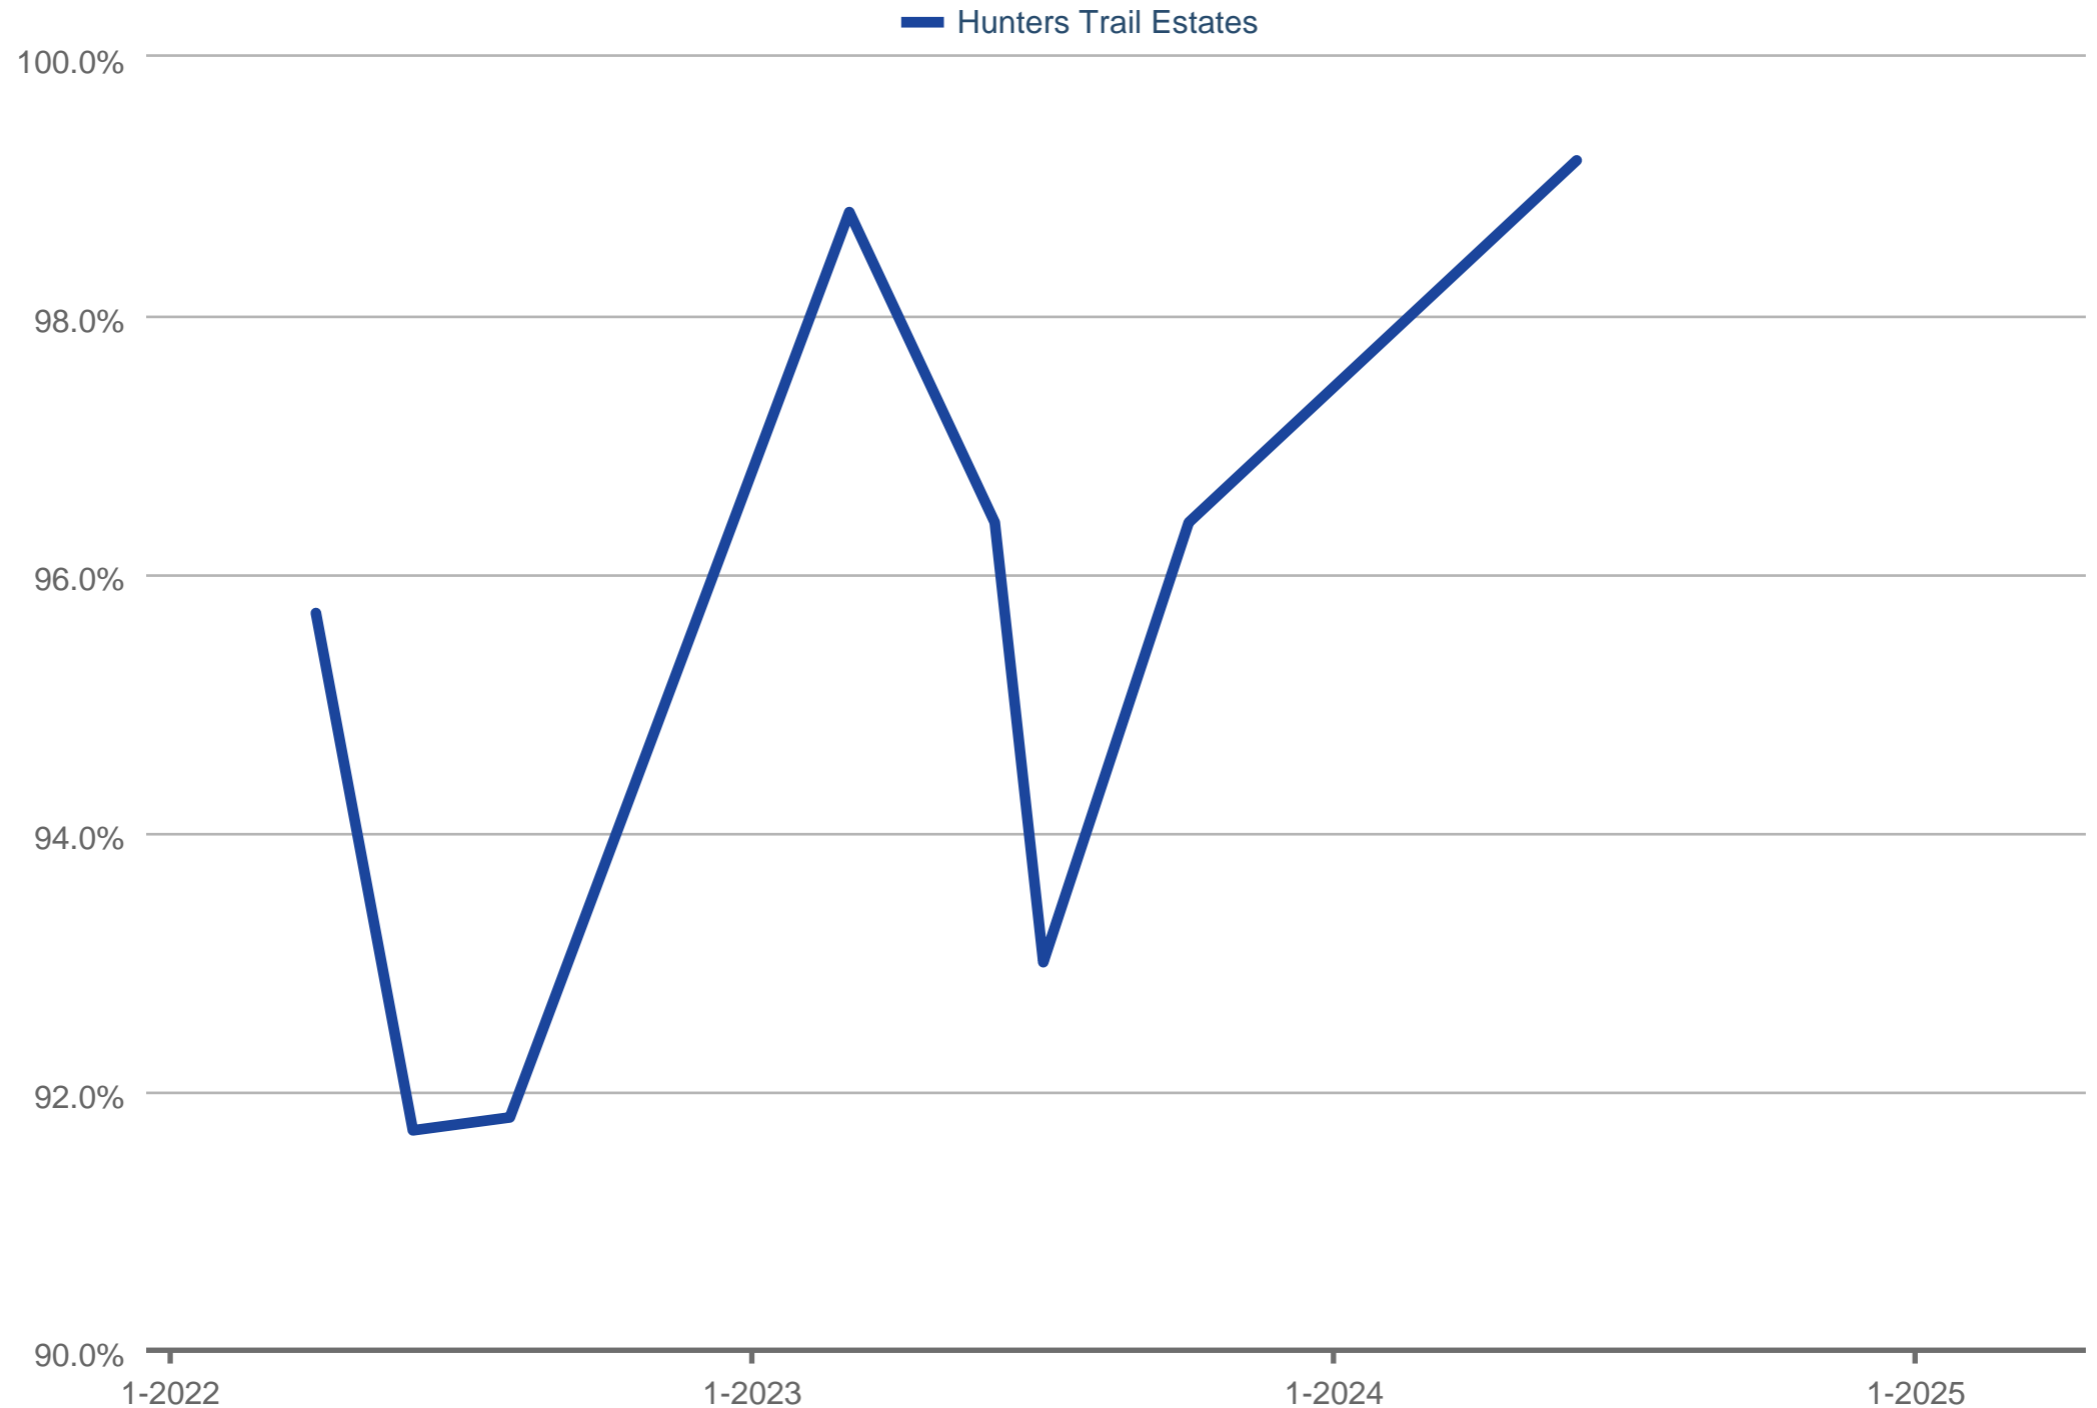

Average Percent of Last List Price

Hunters Trail Estates

Each data point is one month of activity. Data is from May 17, 2025.