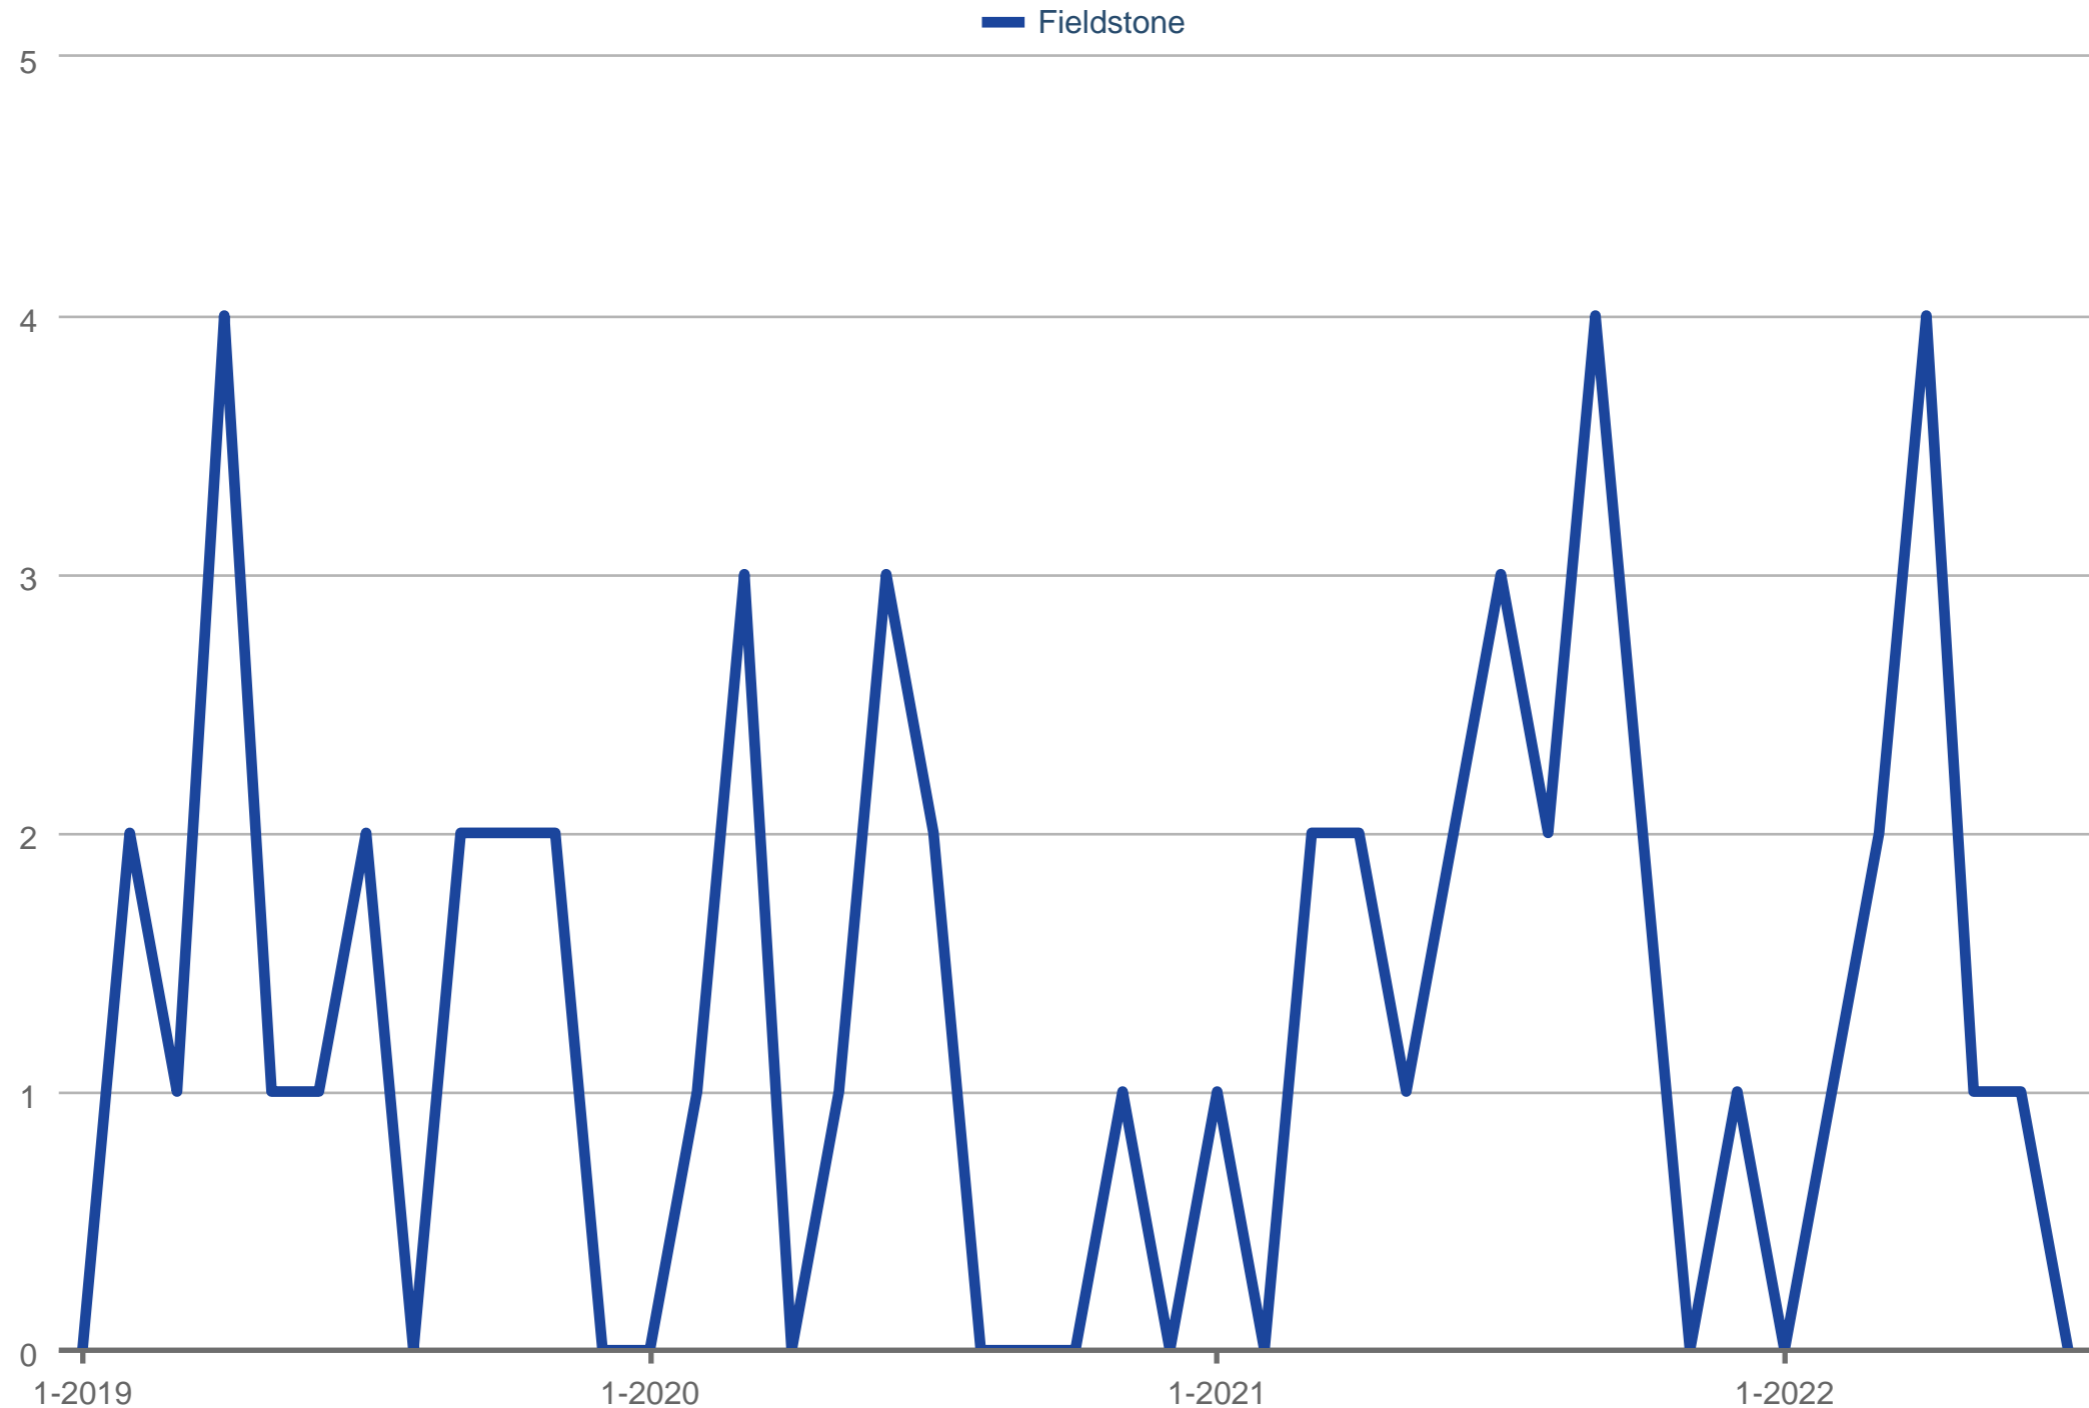

New Listings

Fieldstone

Each data point is one month of activity. Data is from August 8, 2022.