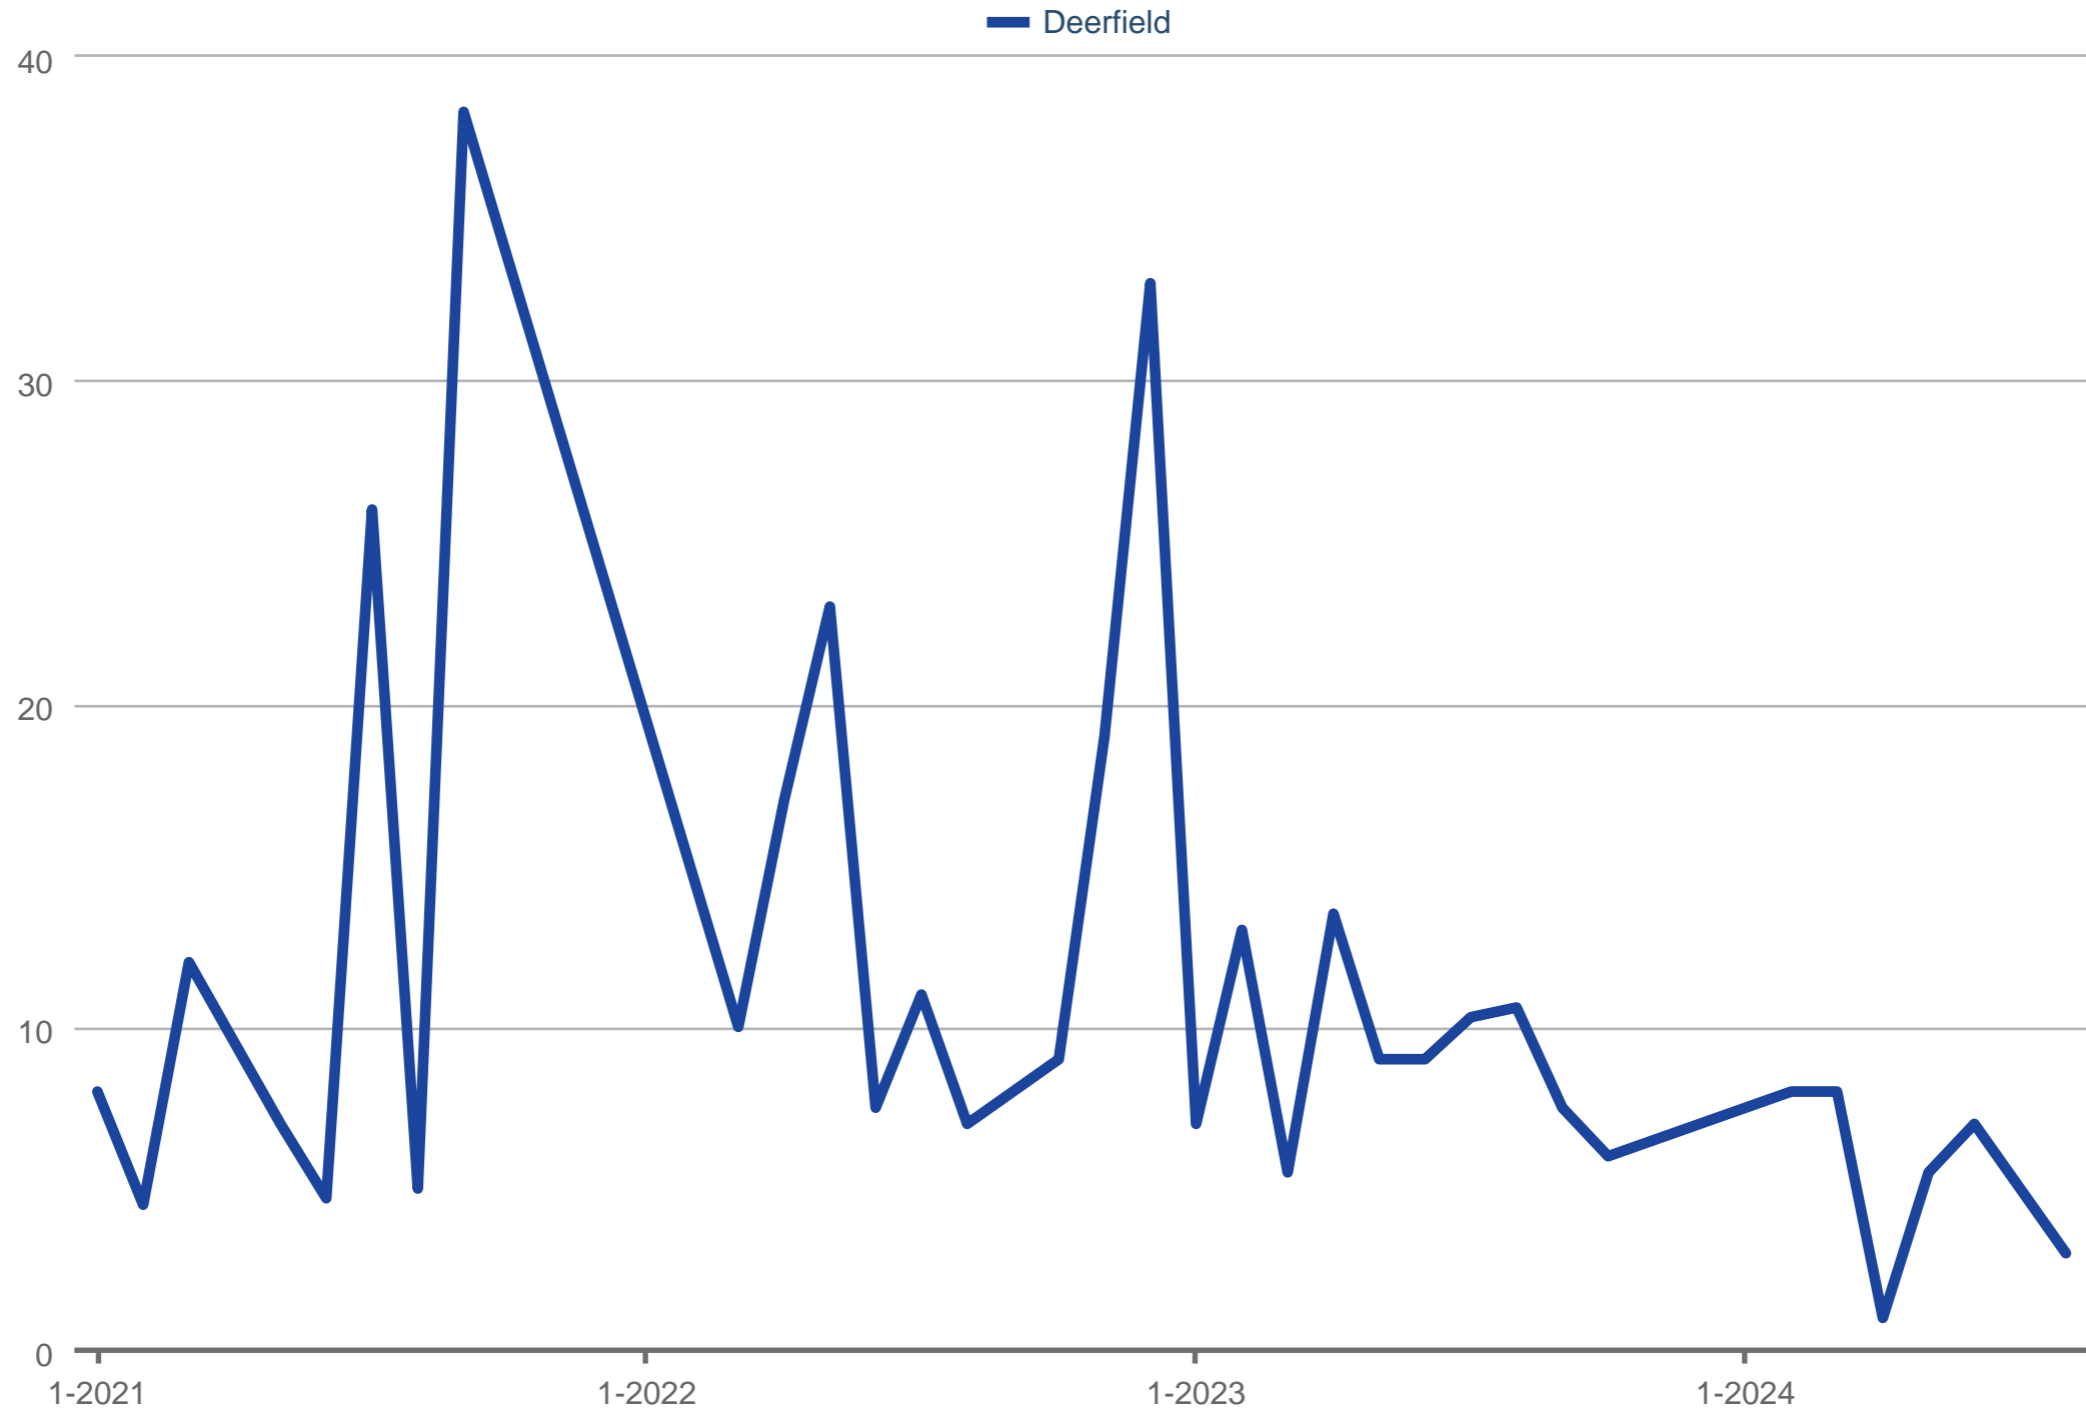

Average Showings to Pending

Deerfield

Each data point is one month of activity. Data is from September 3, 2024.