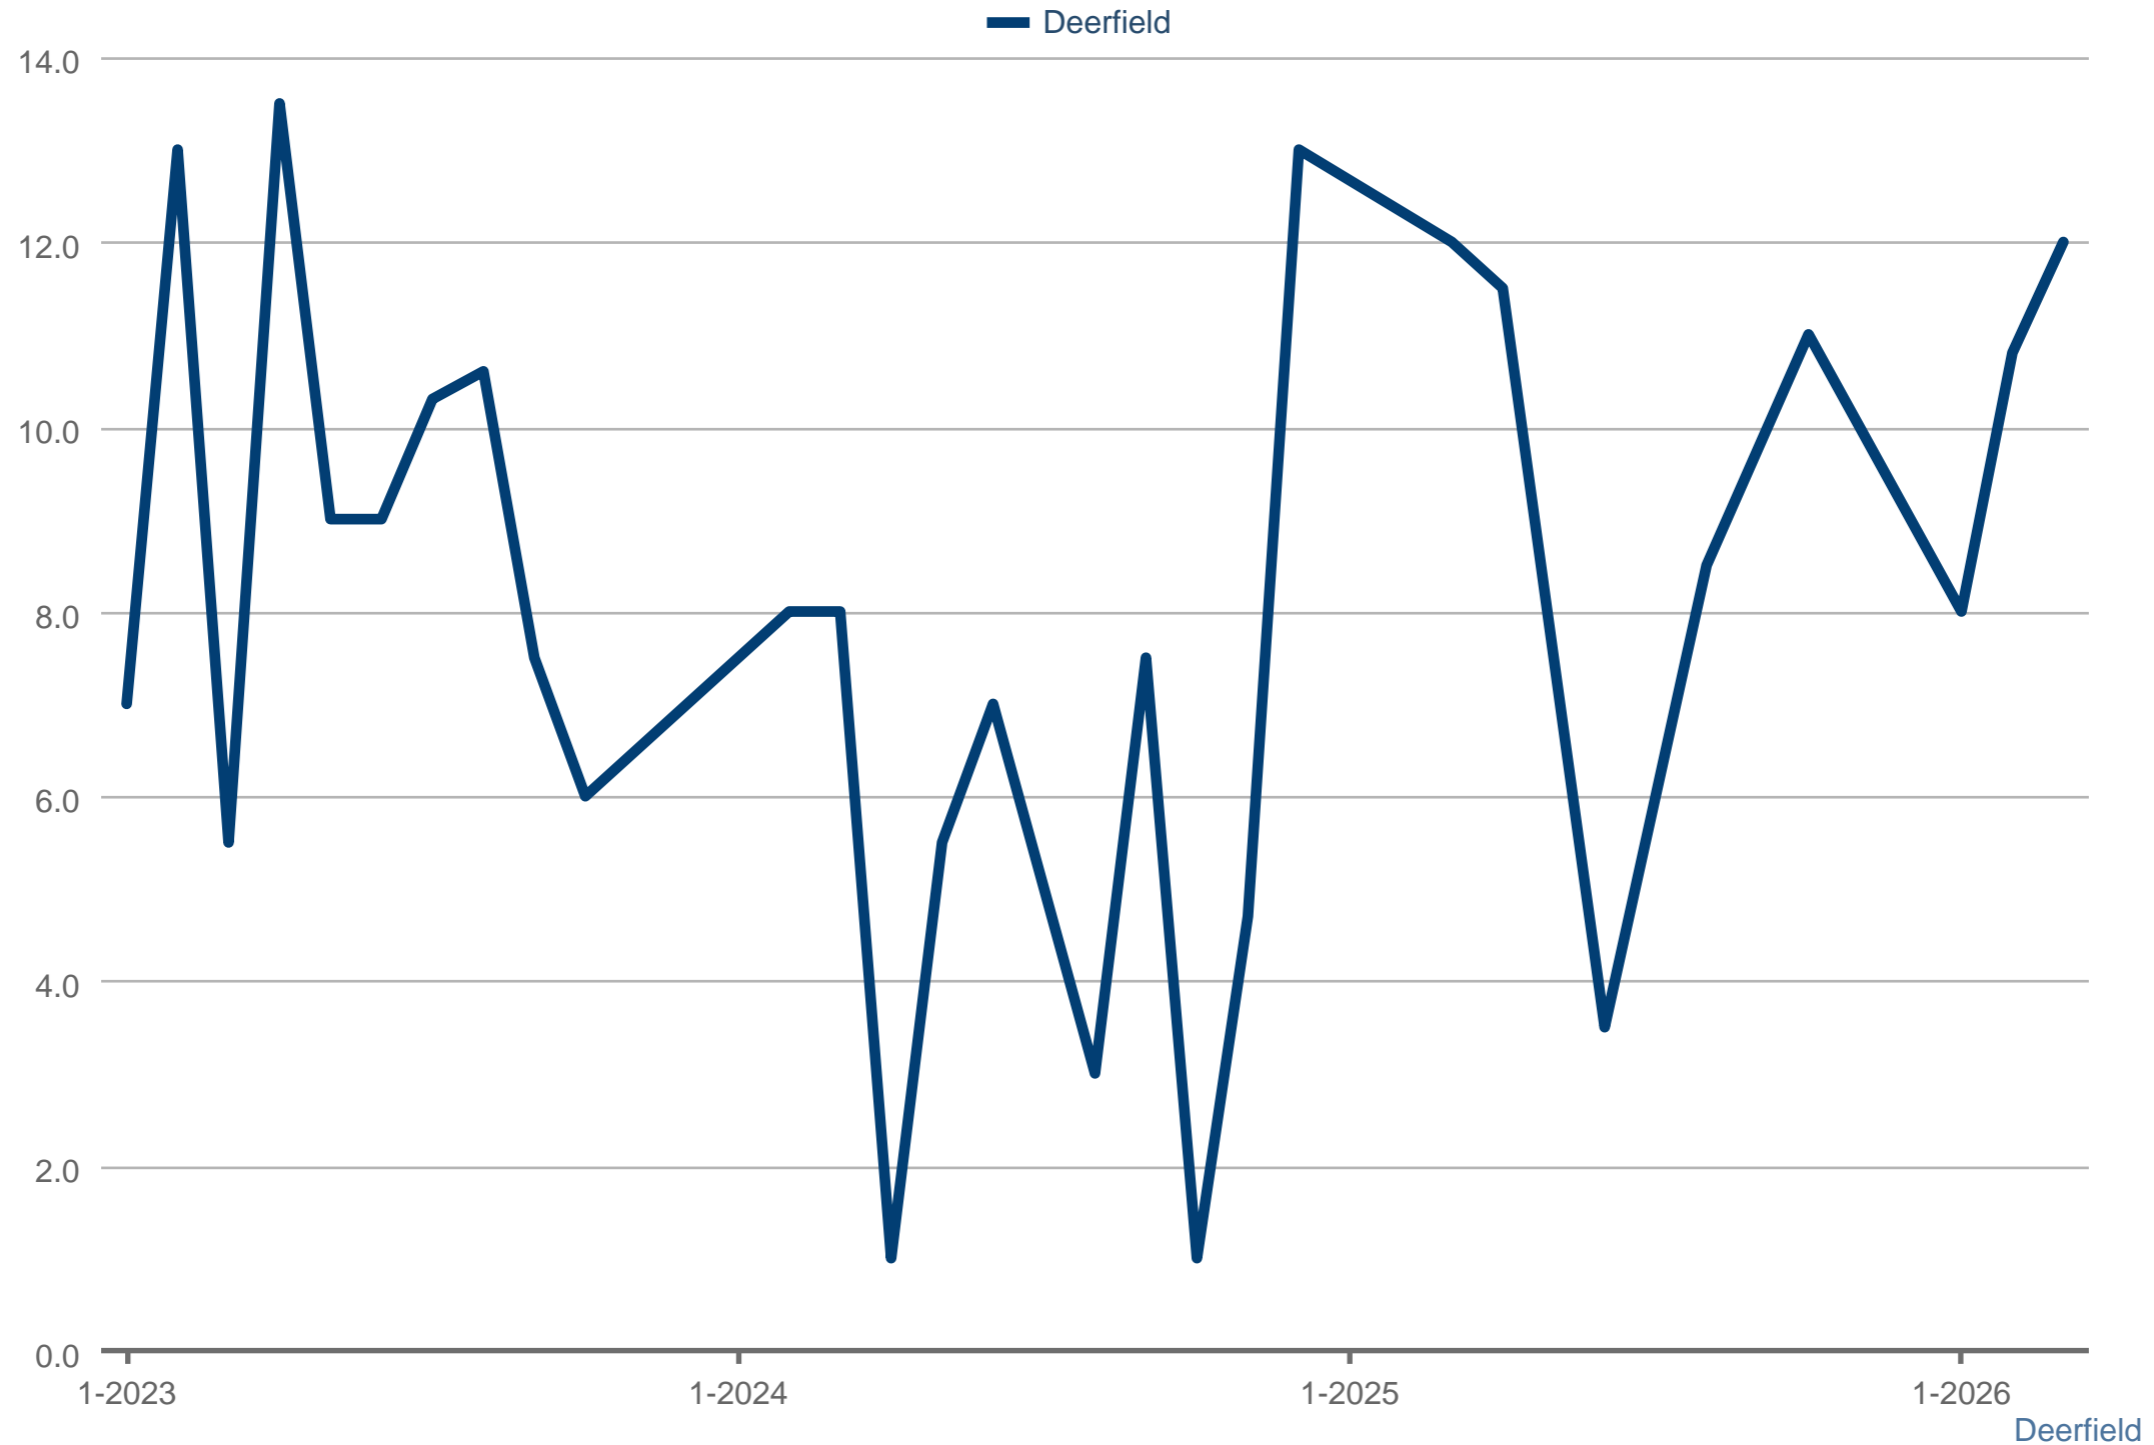

### Average Showings to Pending

Each data point is one month of activity. Data is from April 19, 2026.

All data from RMLS Alliance. InfoSparks © 2026 ShowingTime Plus, LLC.