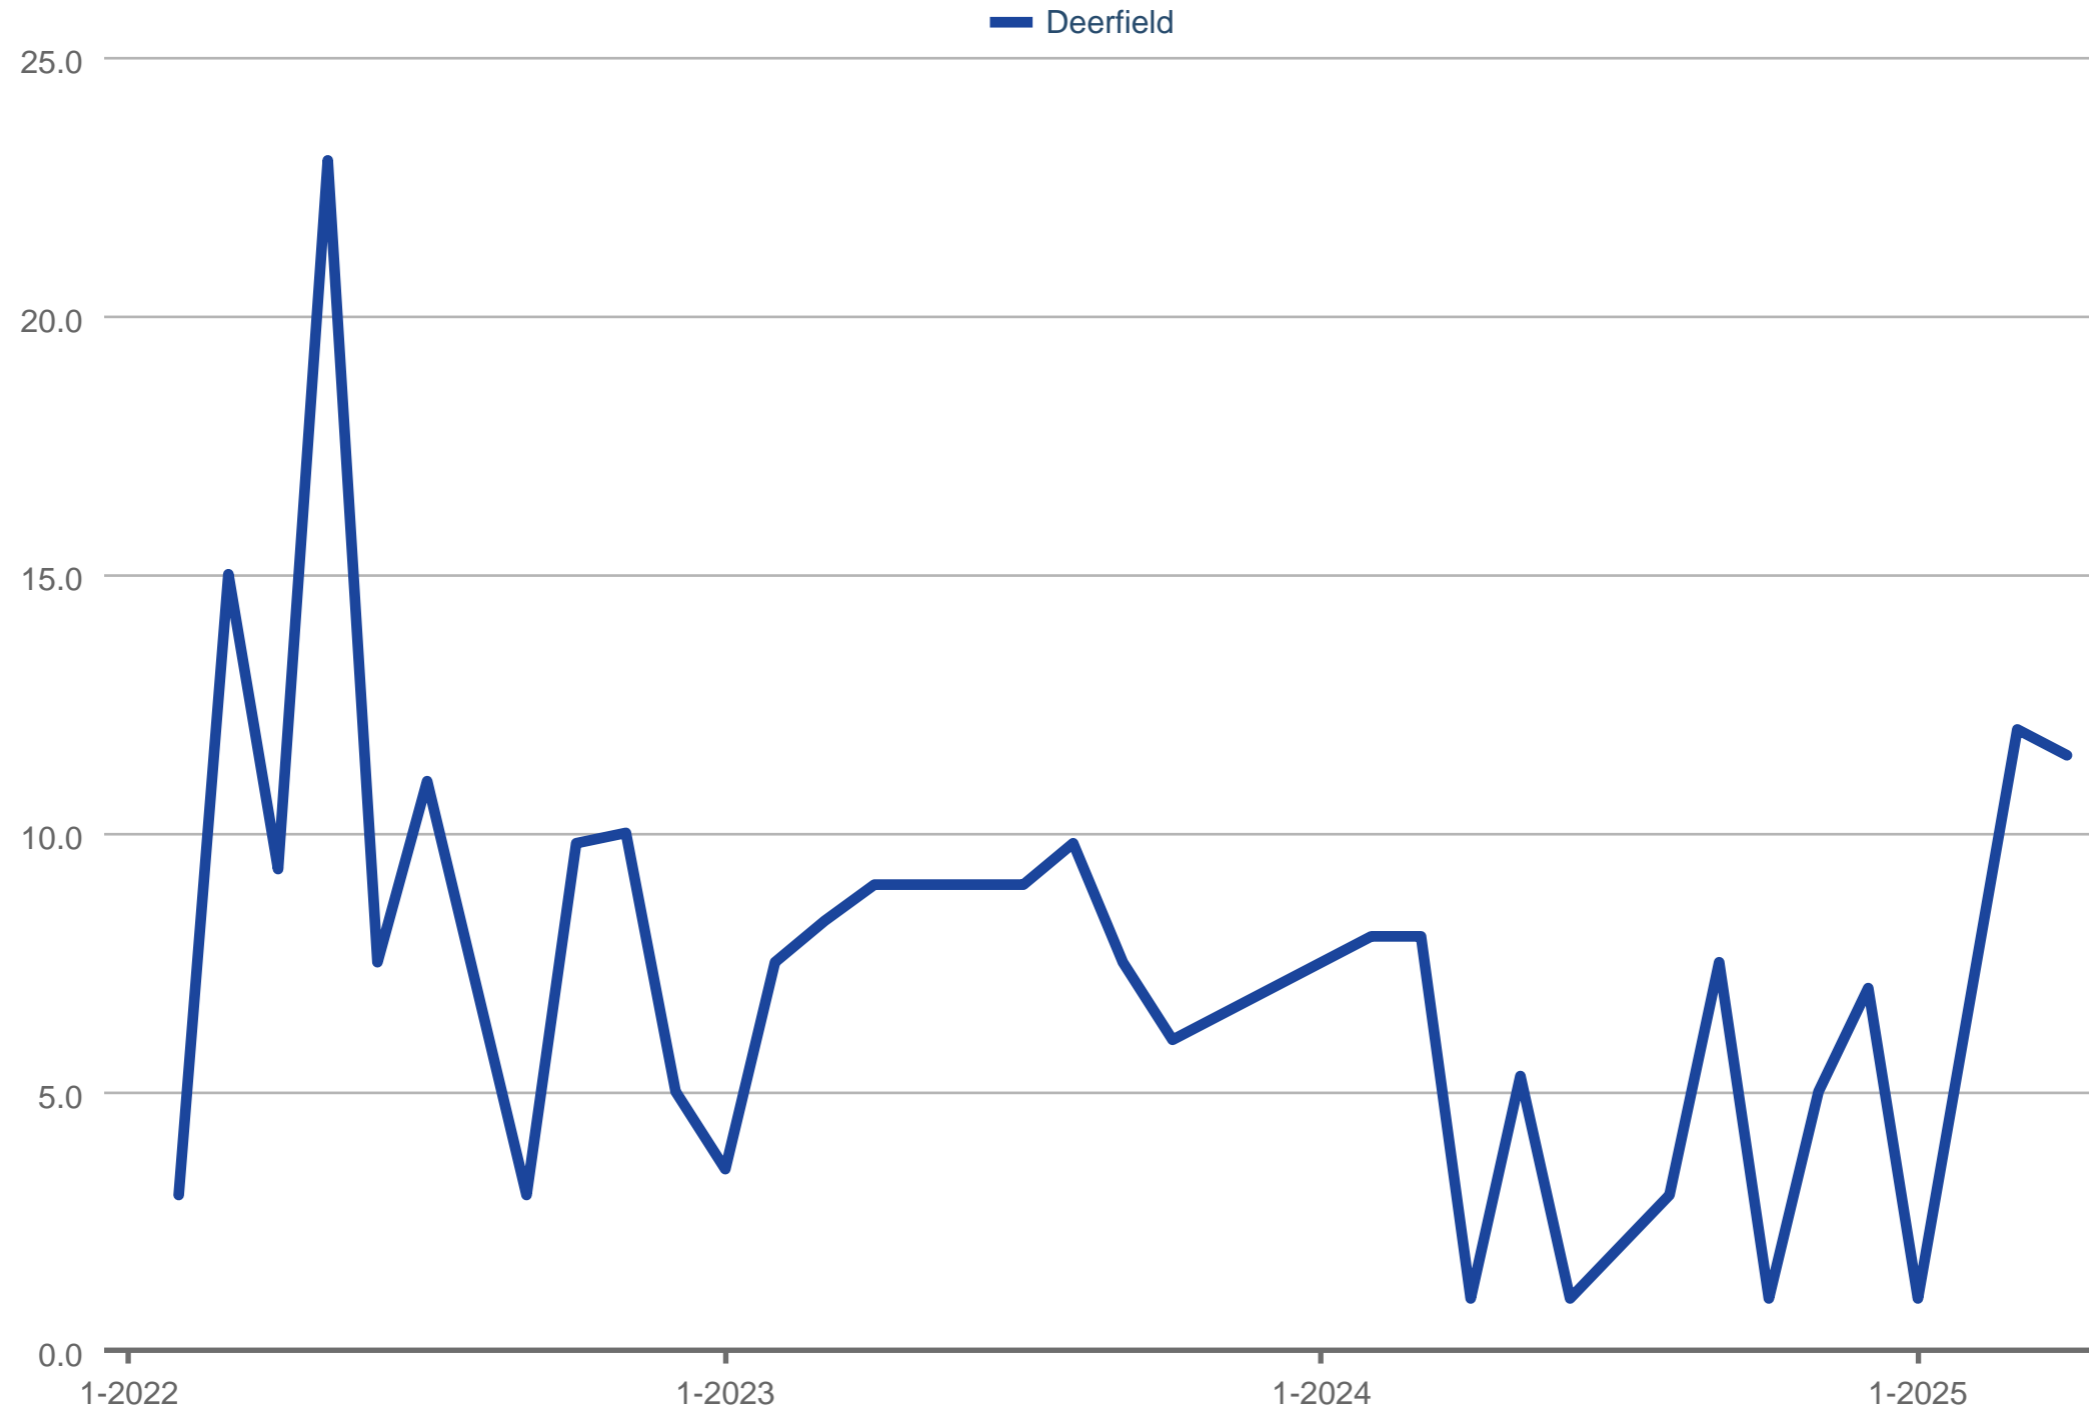

Showings Per Listing

Deerfield

Each data point is one month of activity. Data is from May 17, 2025.