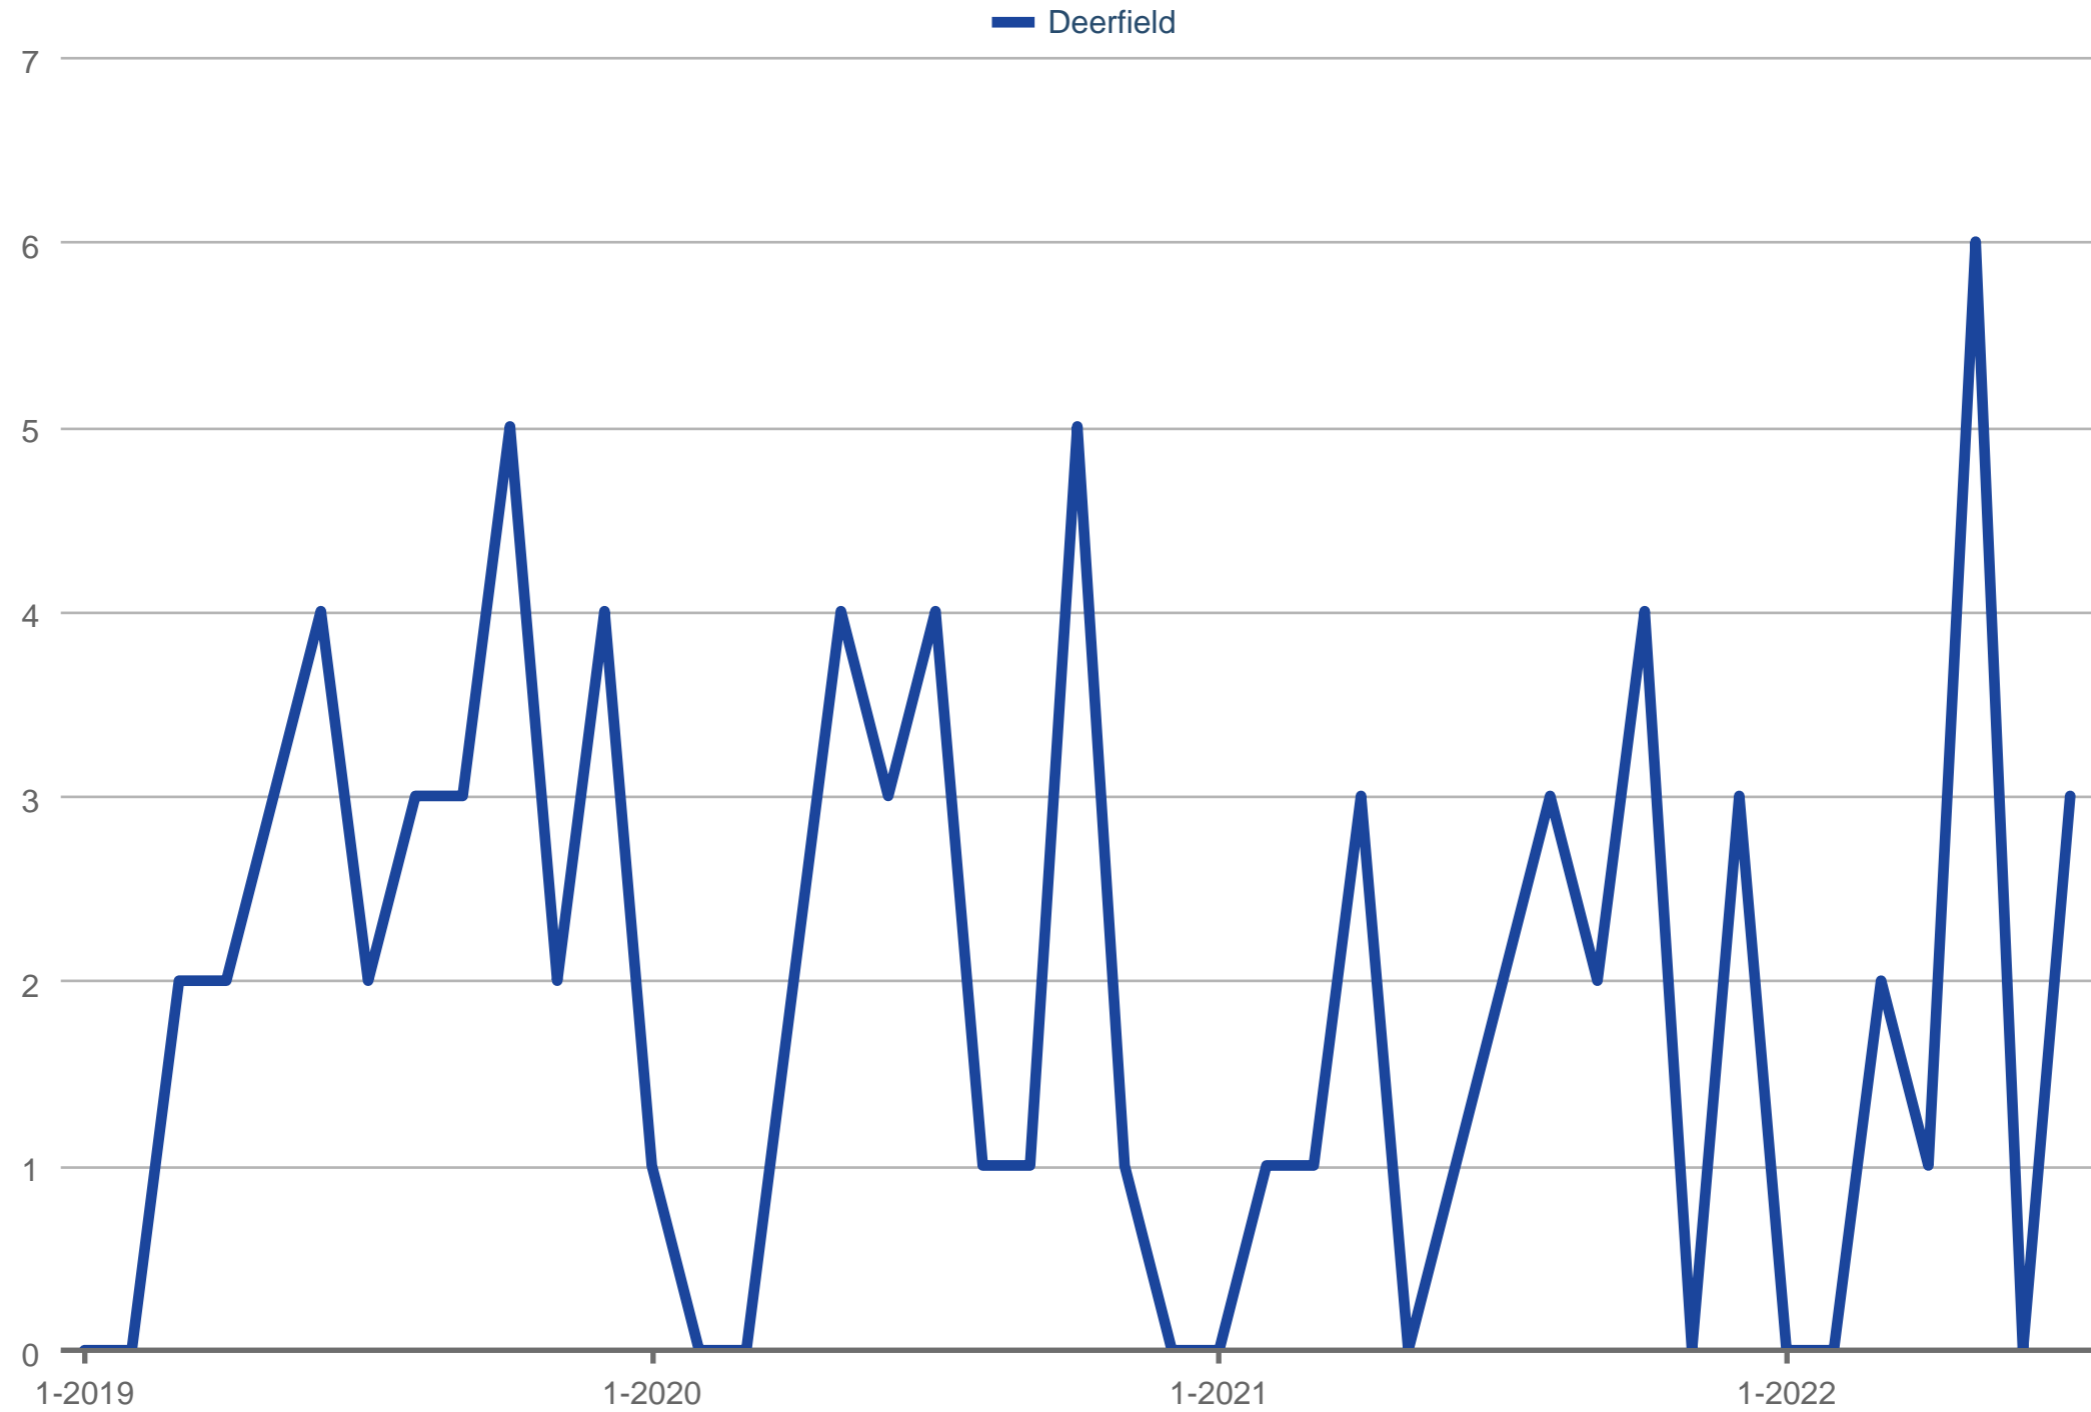

### Closed Sales

Deerfield

Each data point is one month of activity. Data is from August 8, 2022.