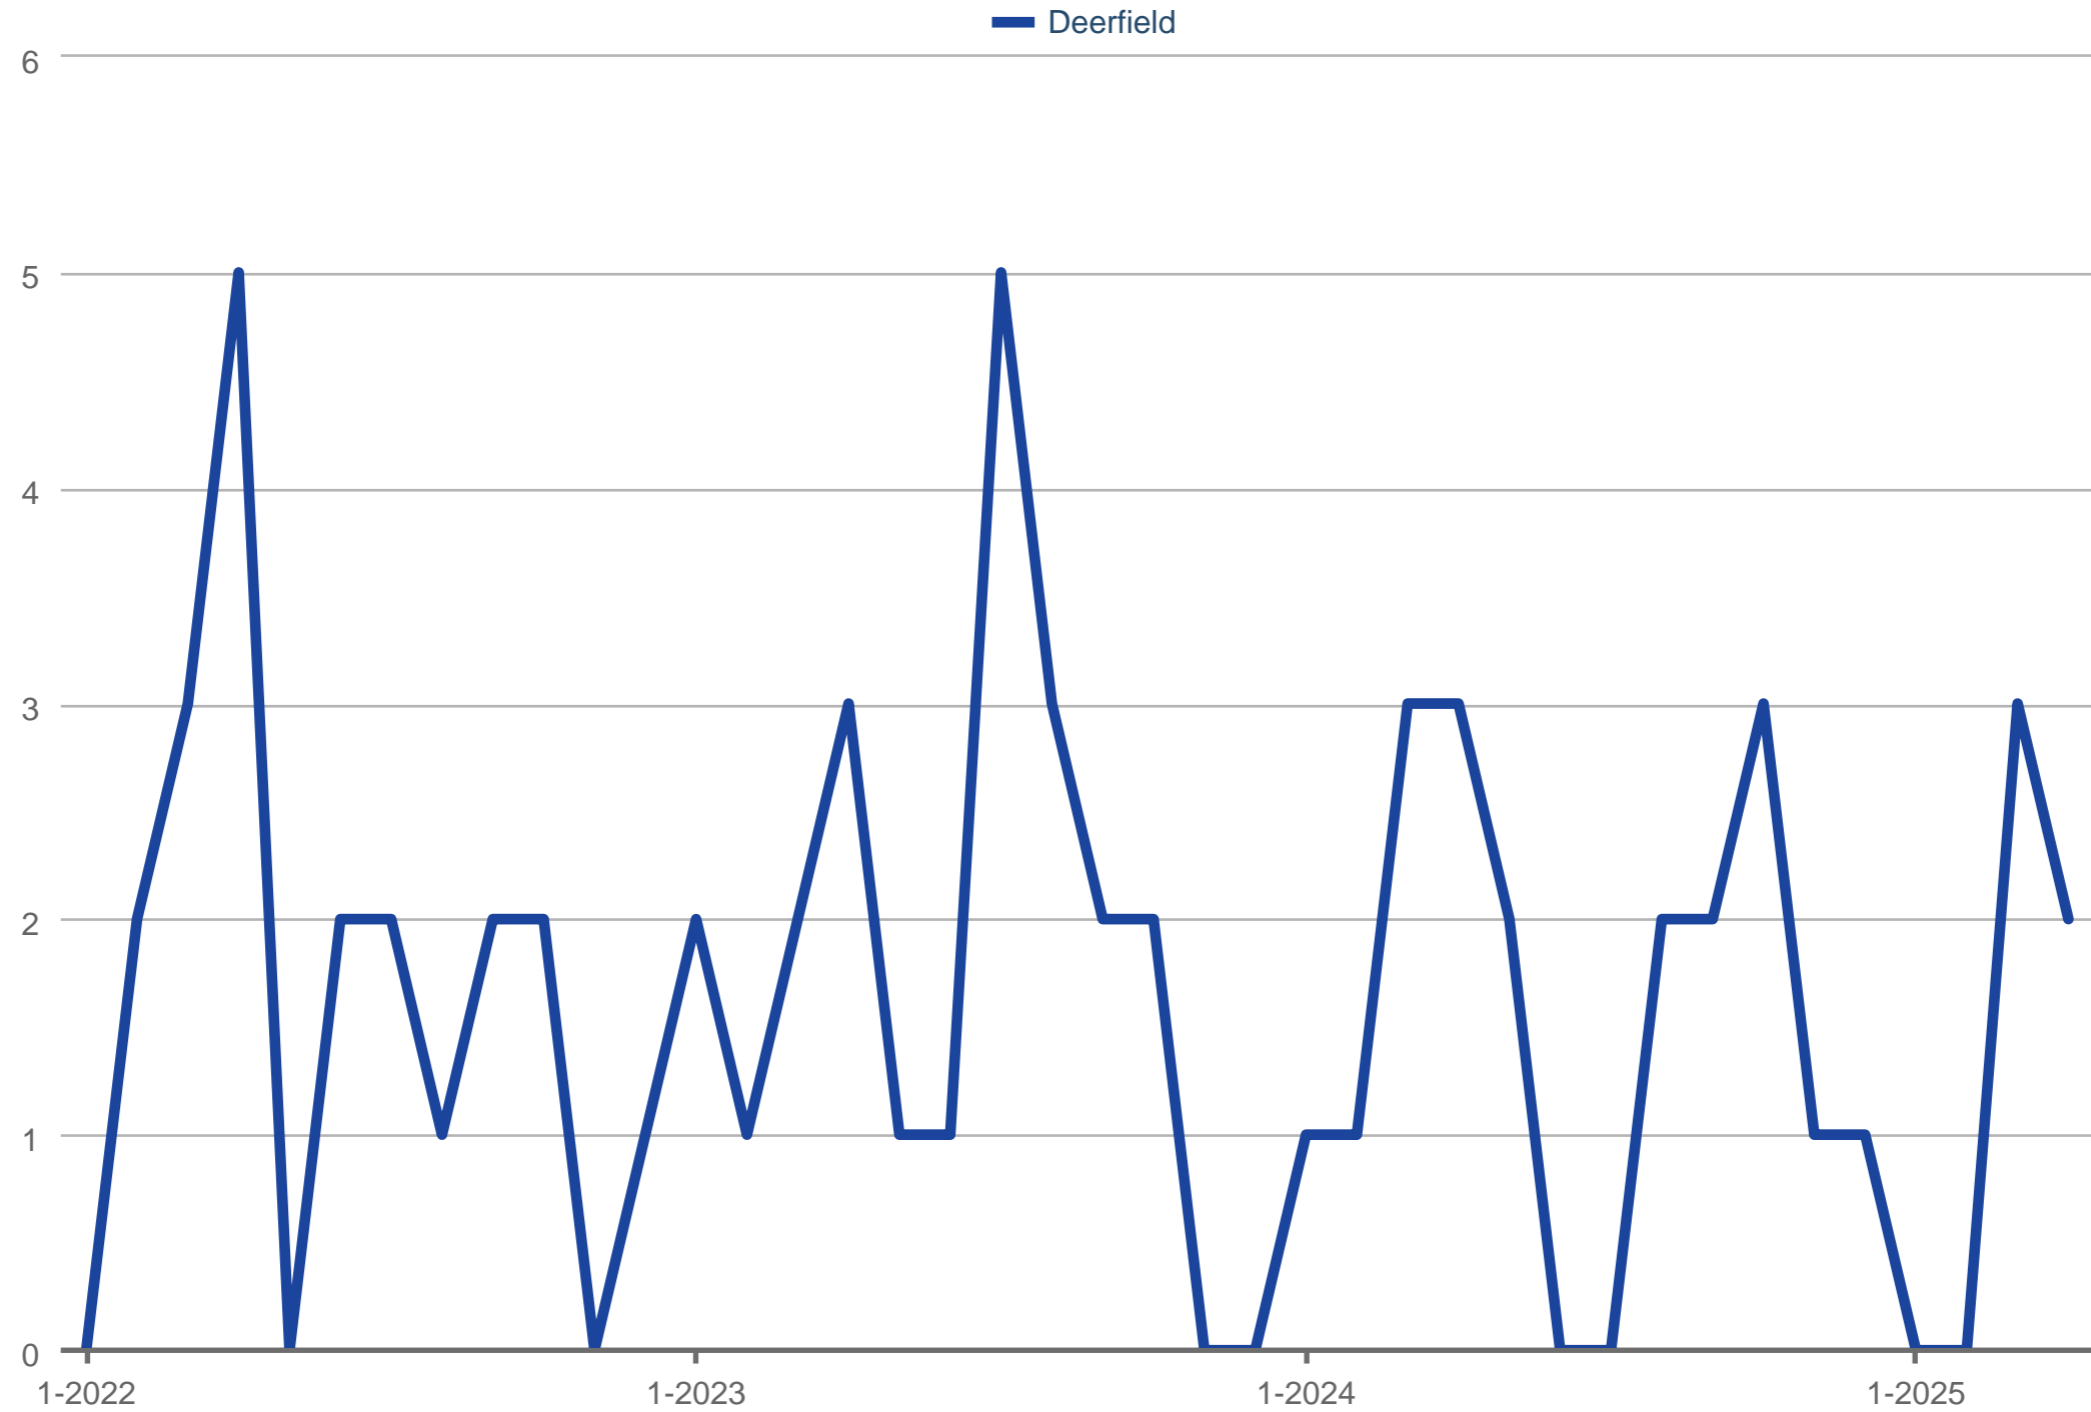

New Listings

Deerfield

Each data point is one month of activity. Data is from May 17, 2025.