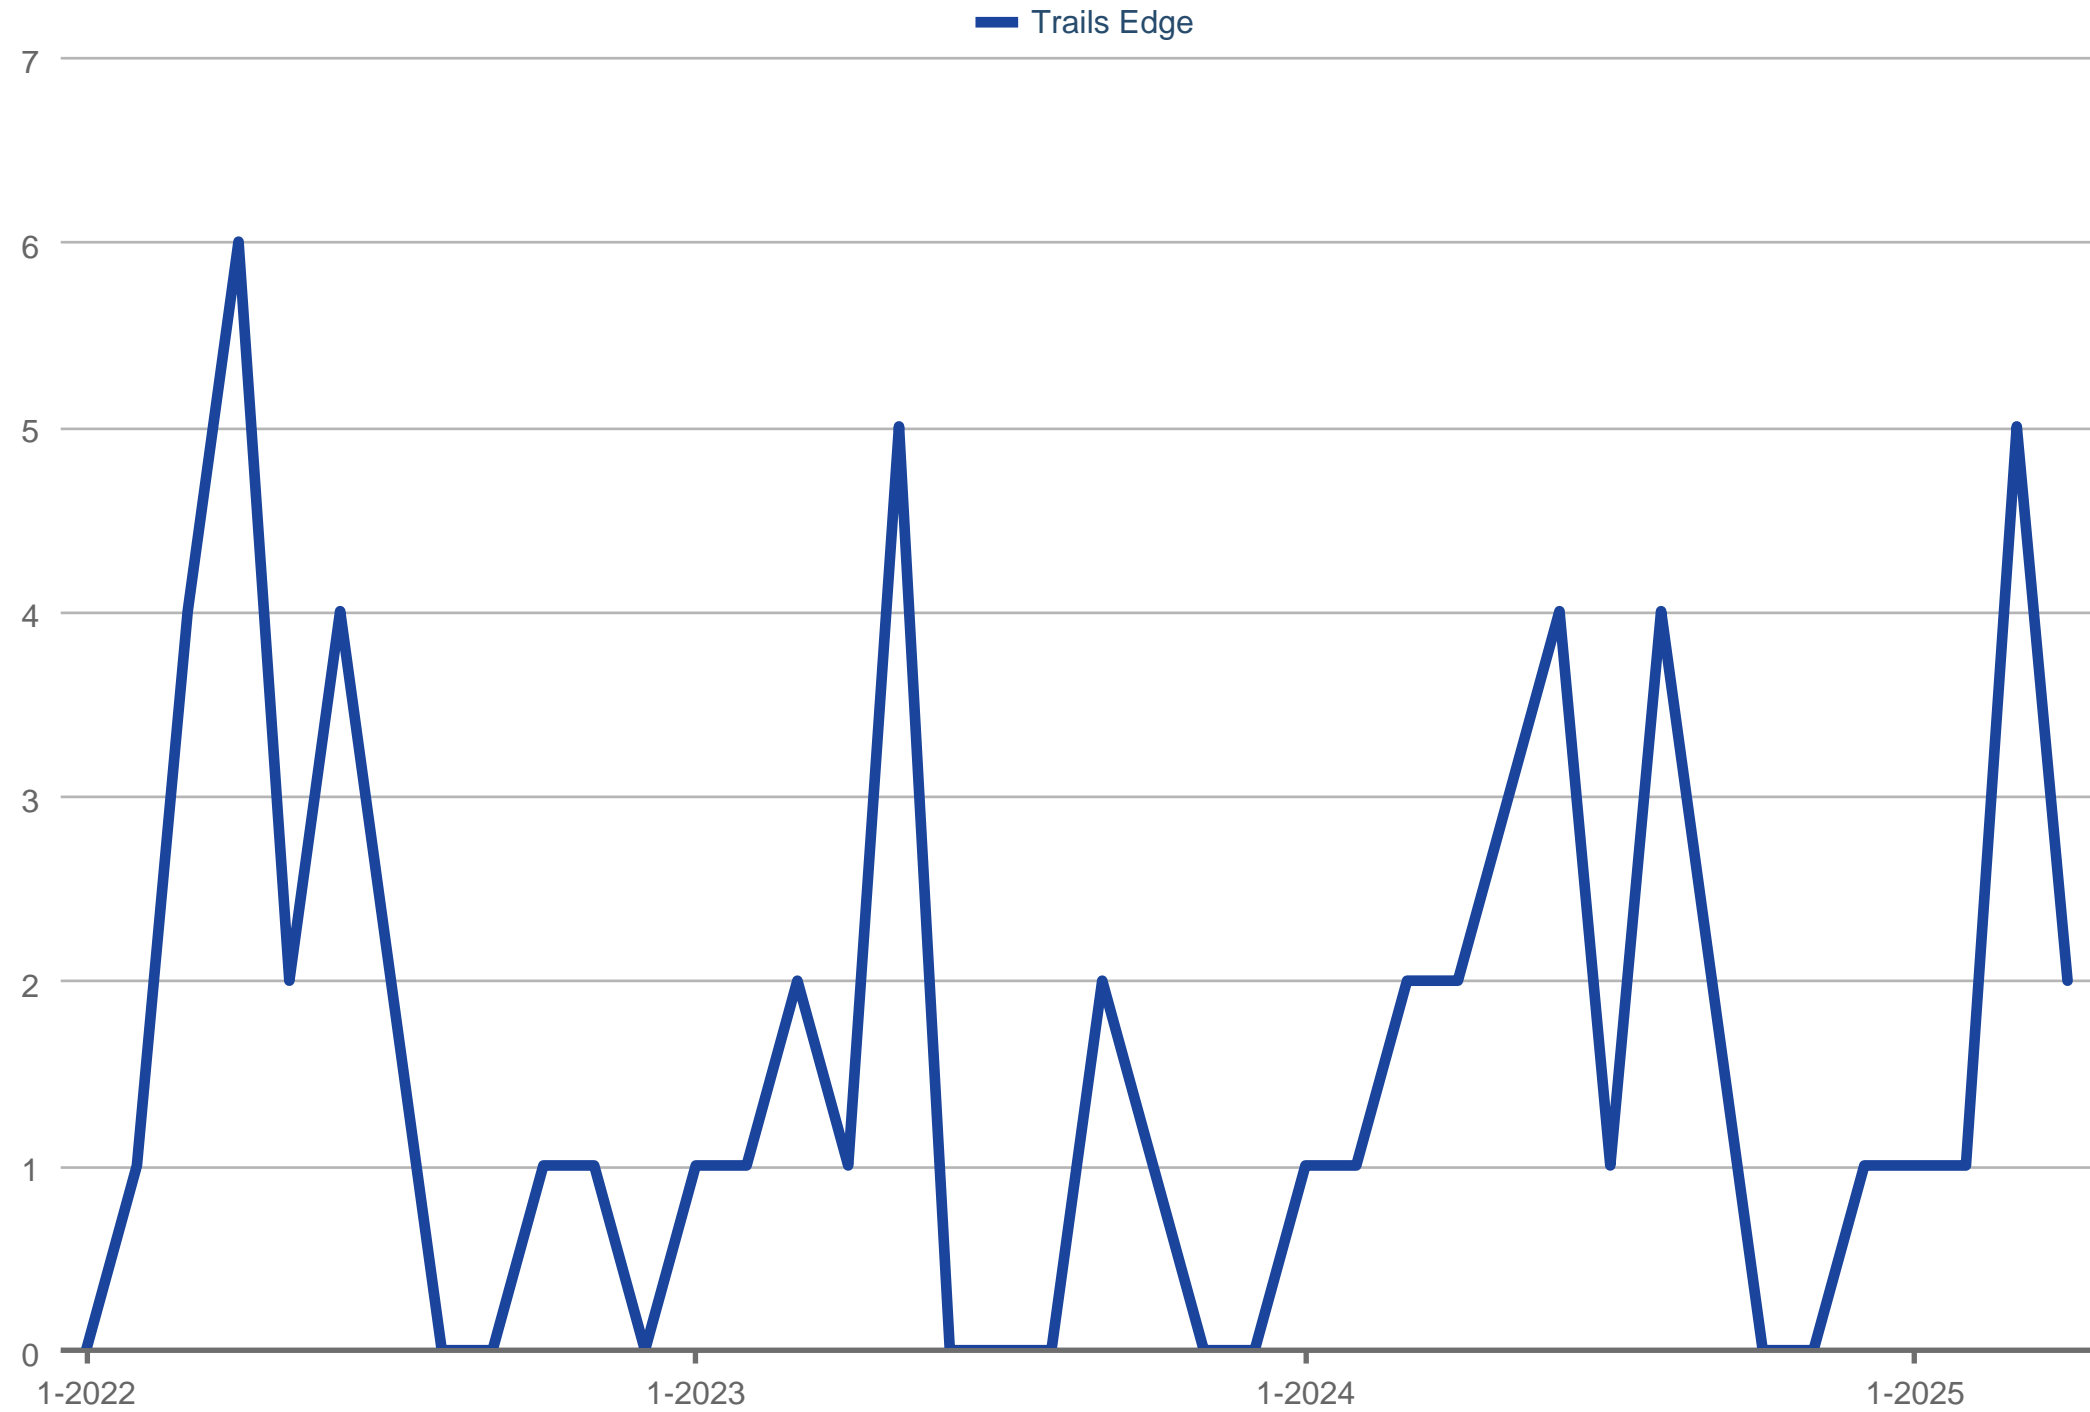

Pending Sales

Trails Edge

Each data point is one month of activity. Data is from May 17, 2025.