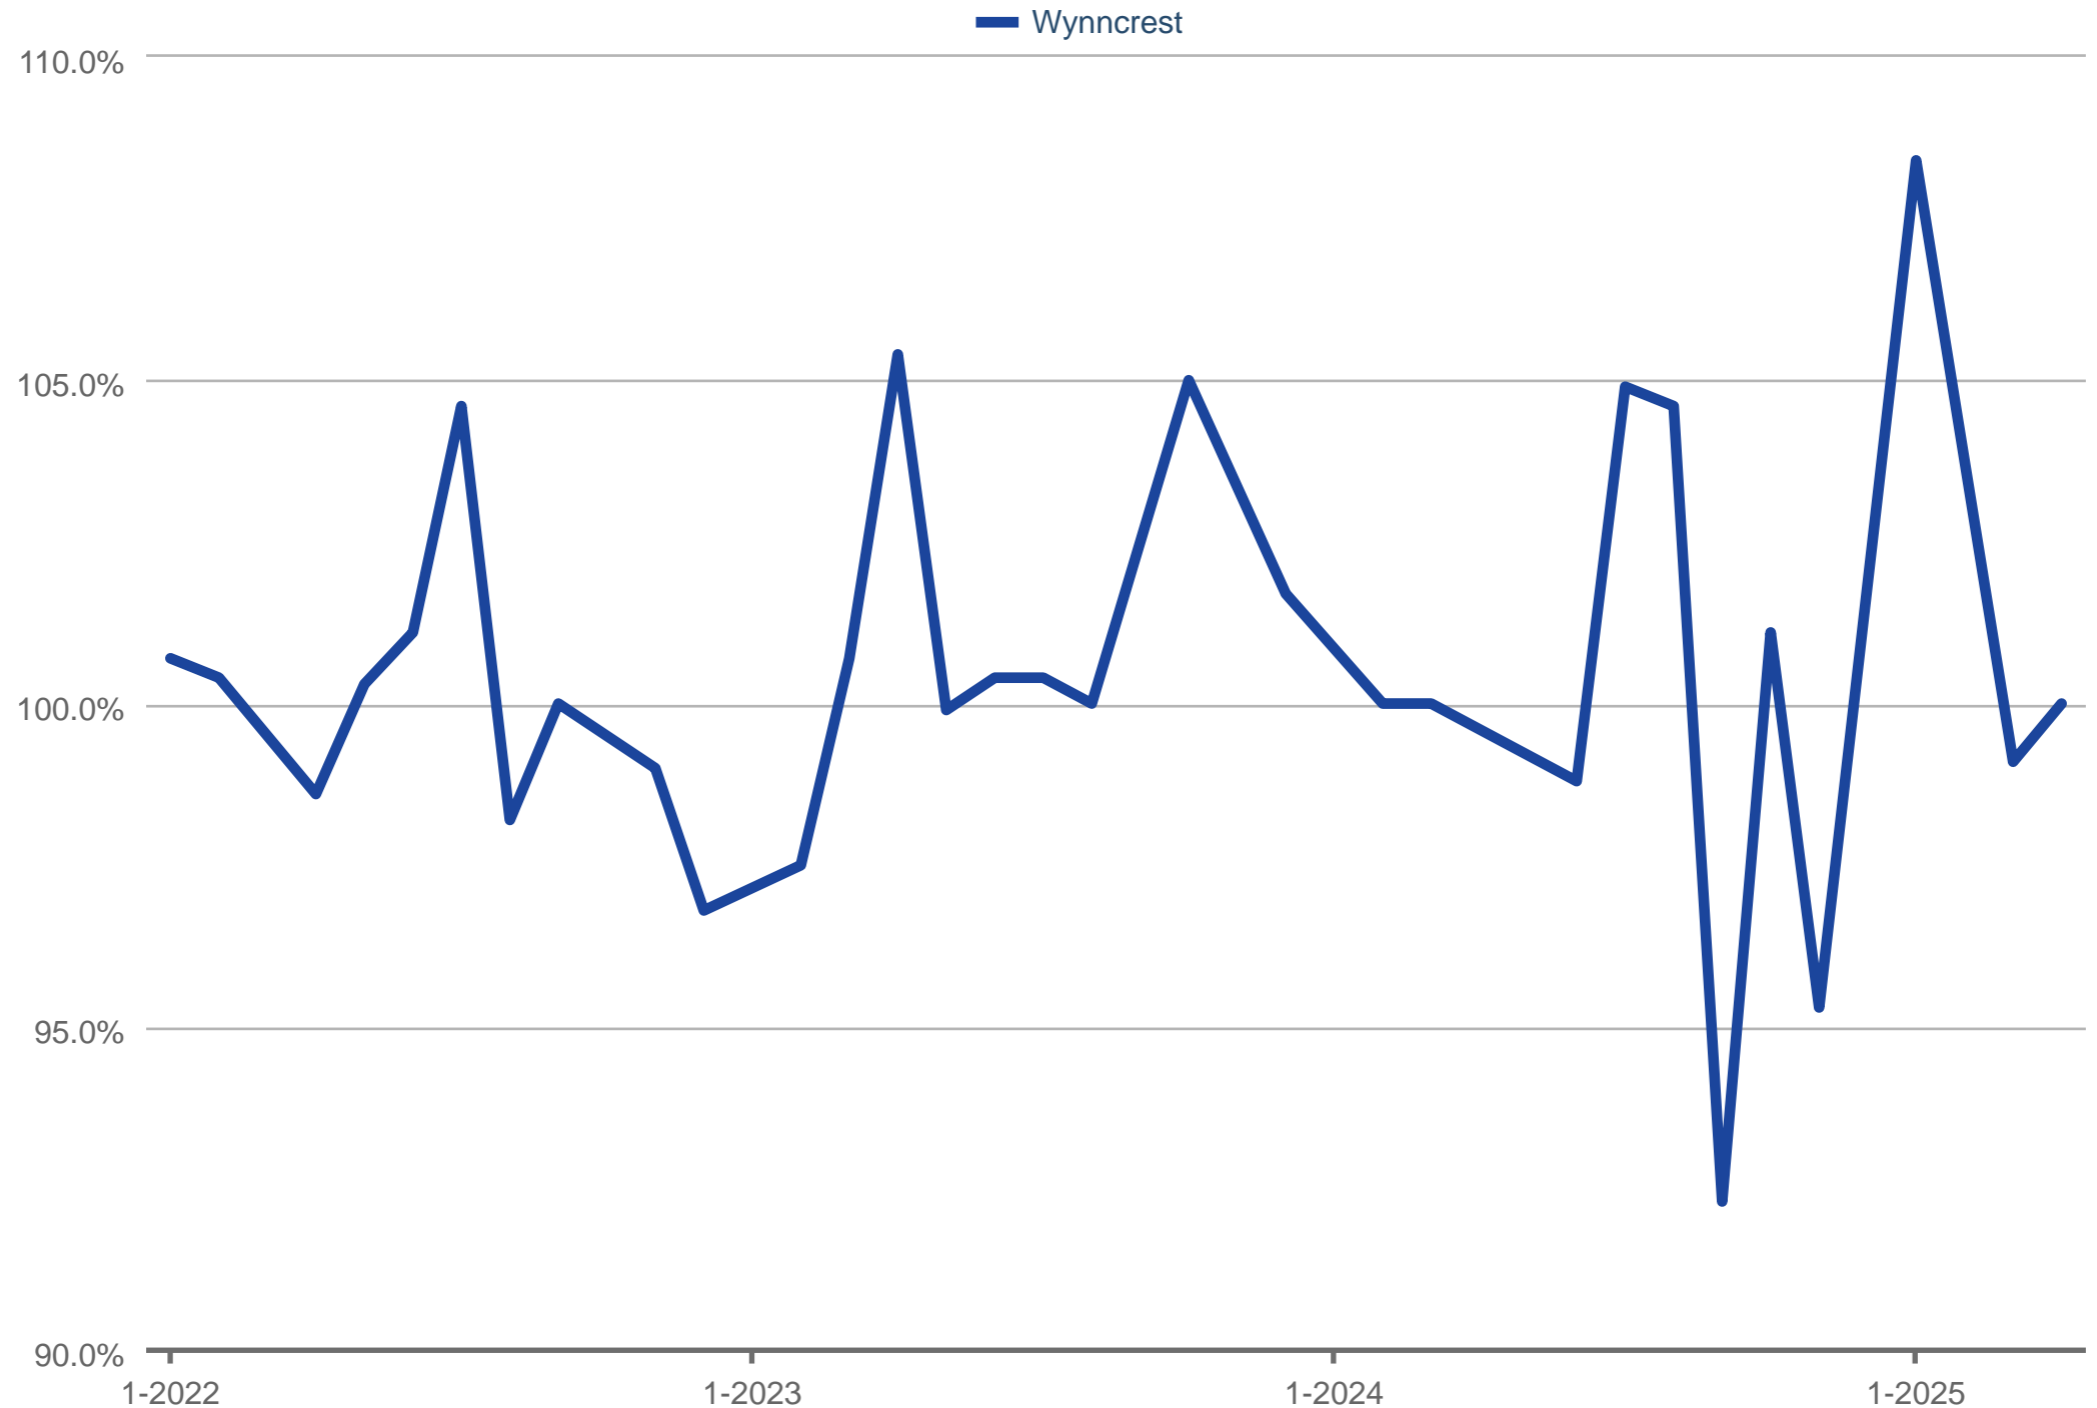

Average Percent of Last List Price

Each data point is one month of activity. Data is from May 17, 2025.