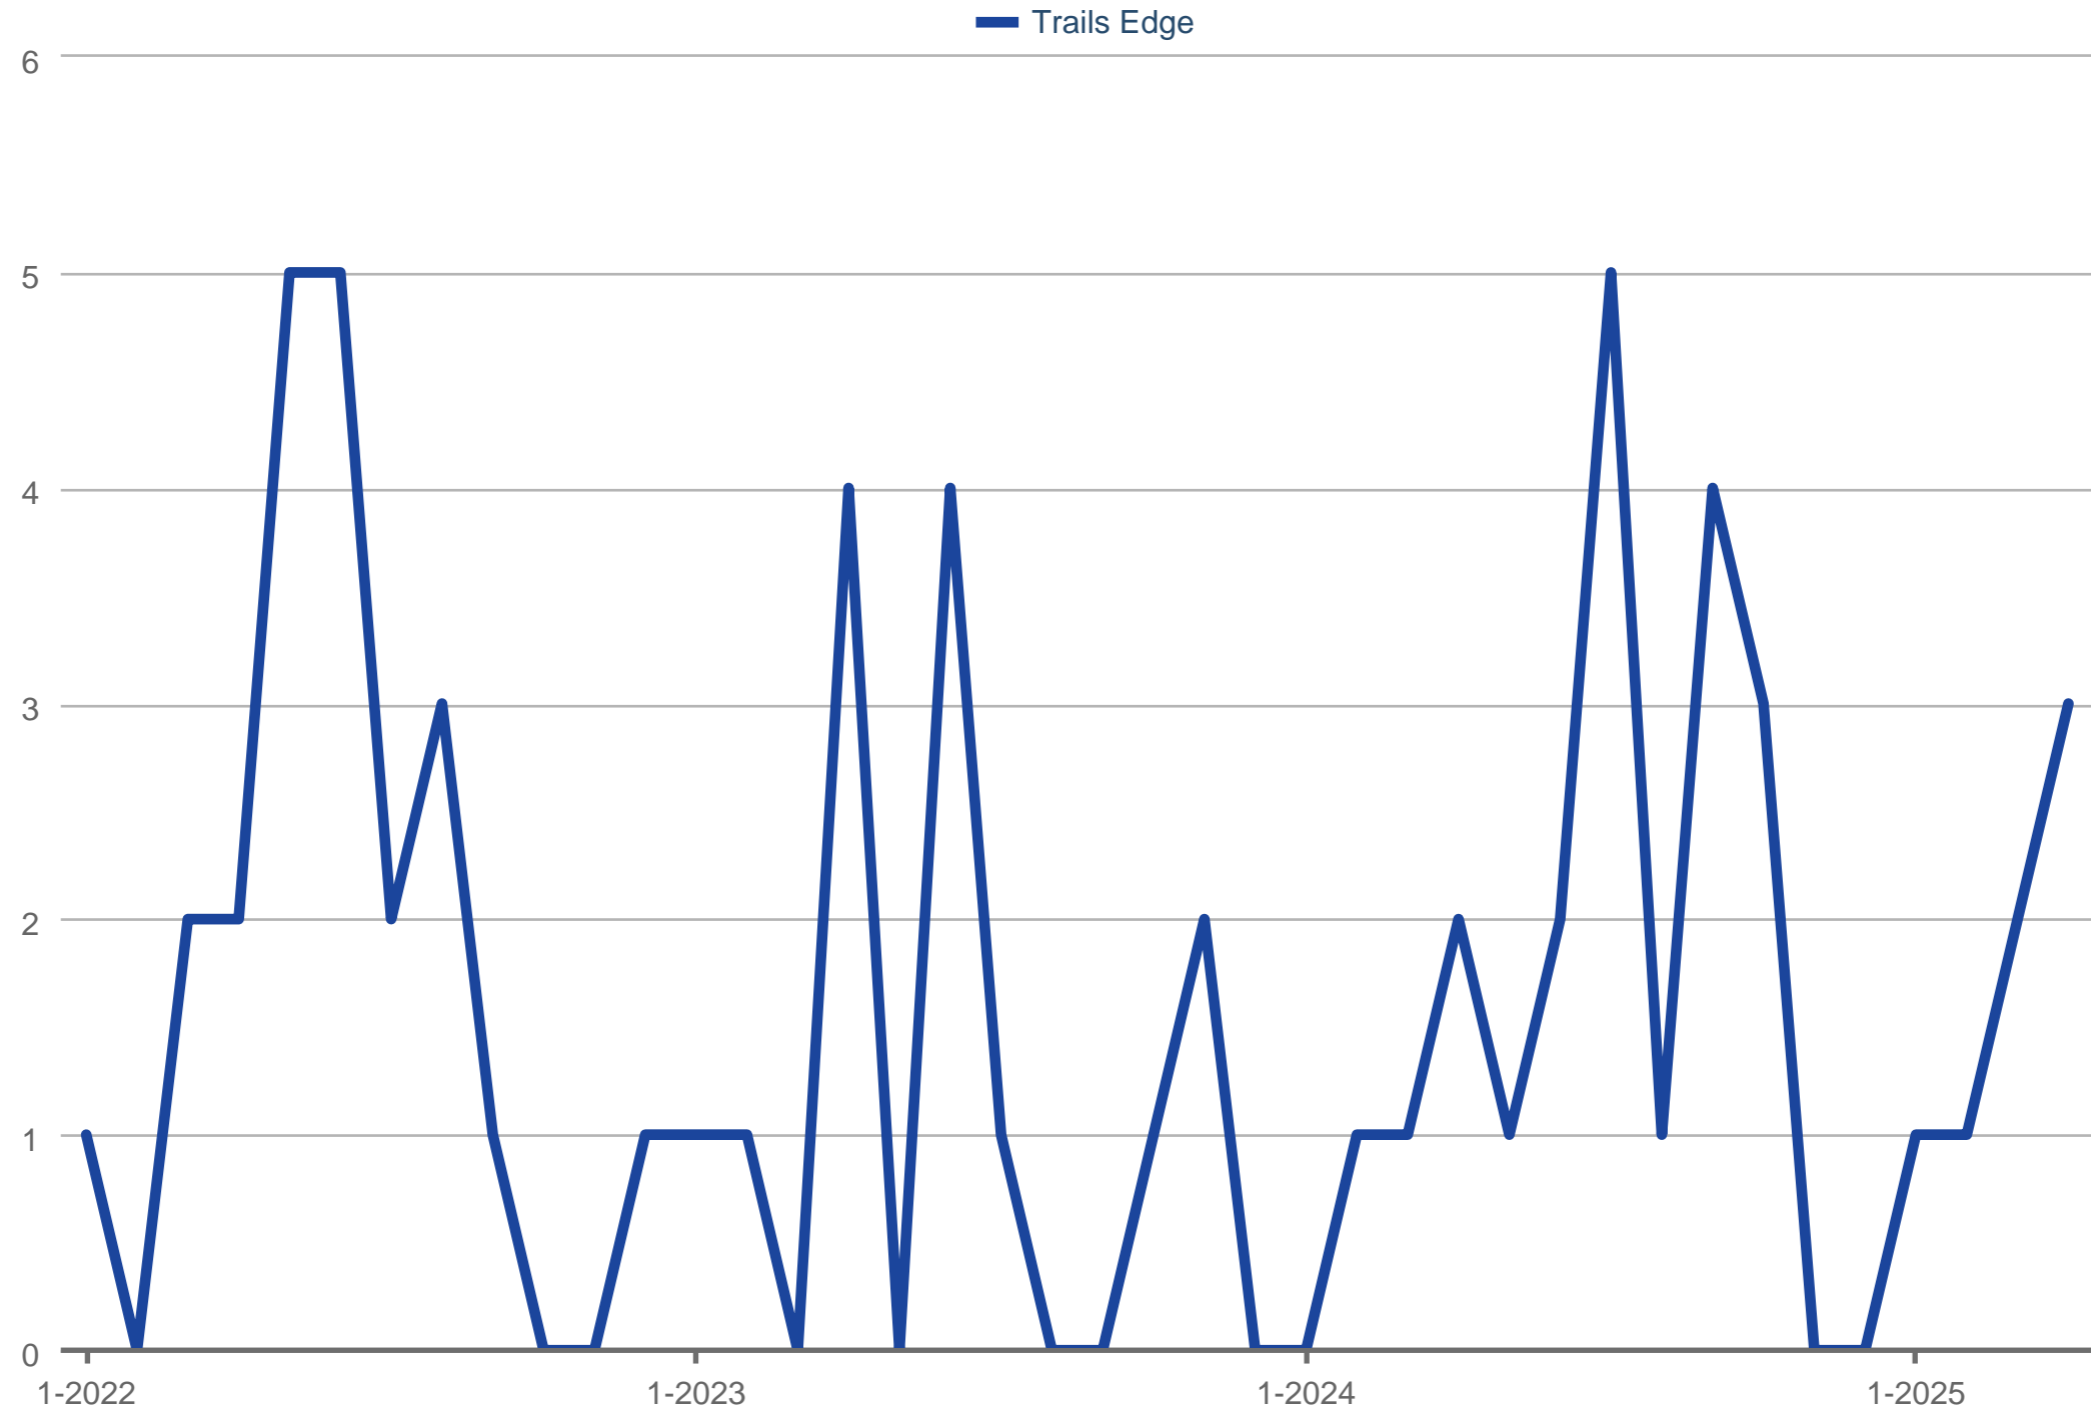

### Closed Sales

Trails Edge

Each data point is one month of activity. Data is from May 17, 2025.