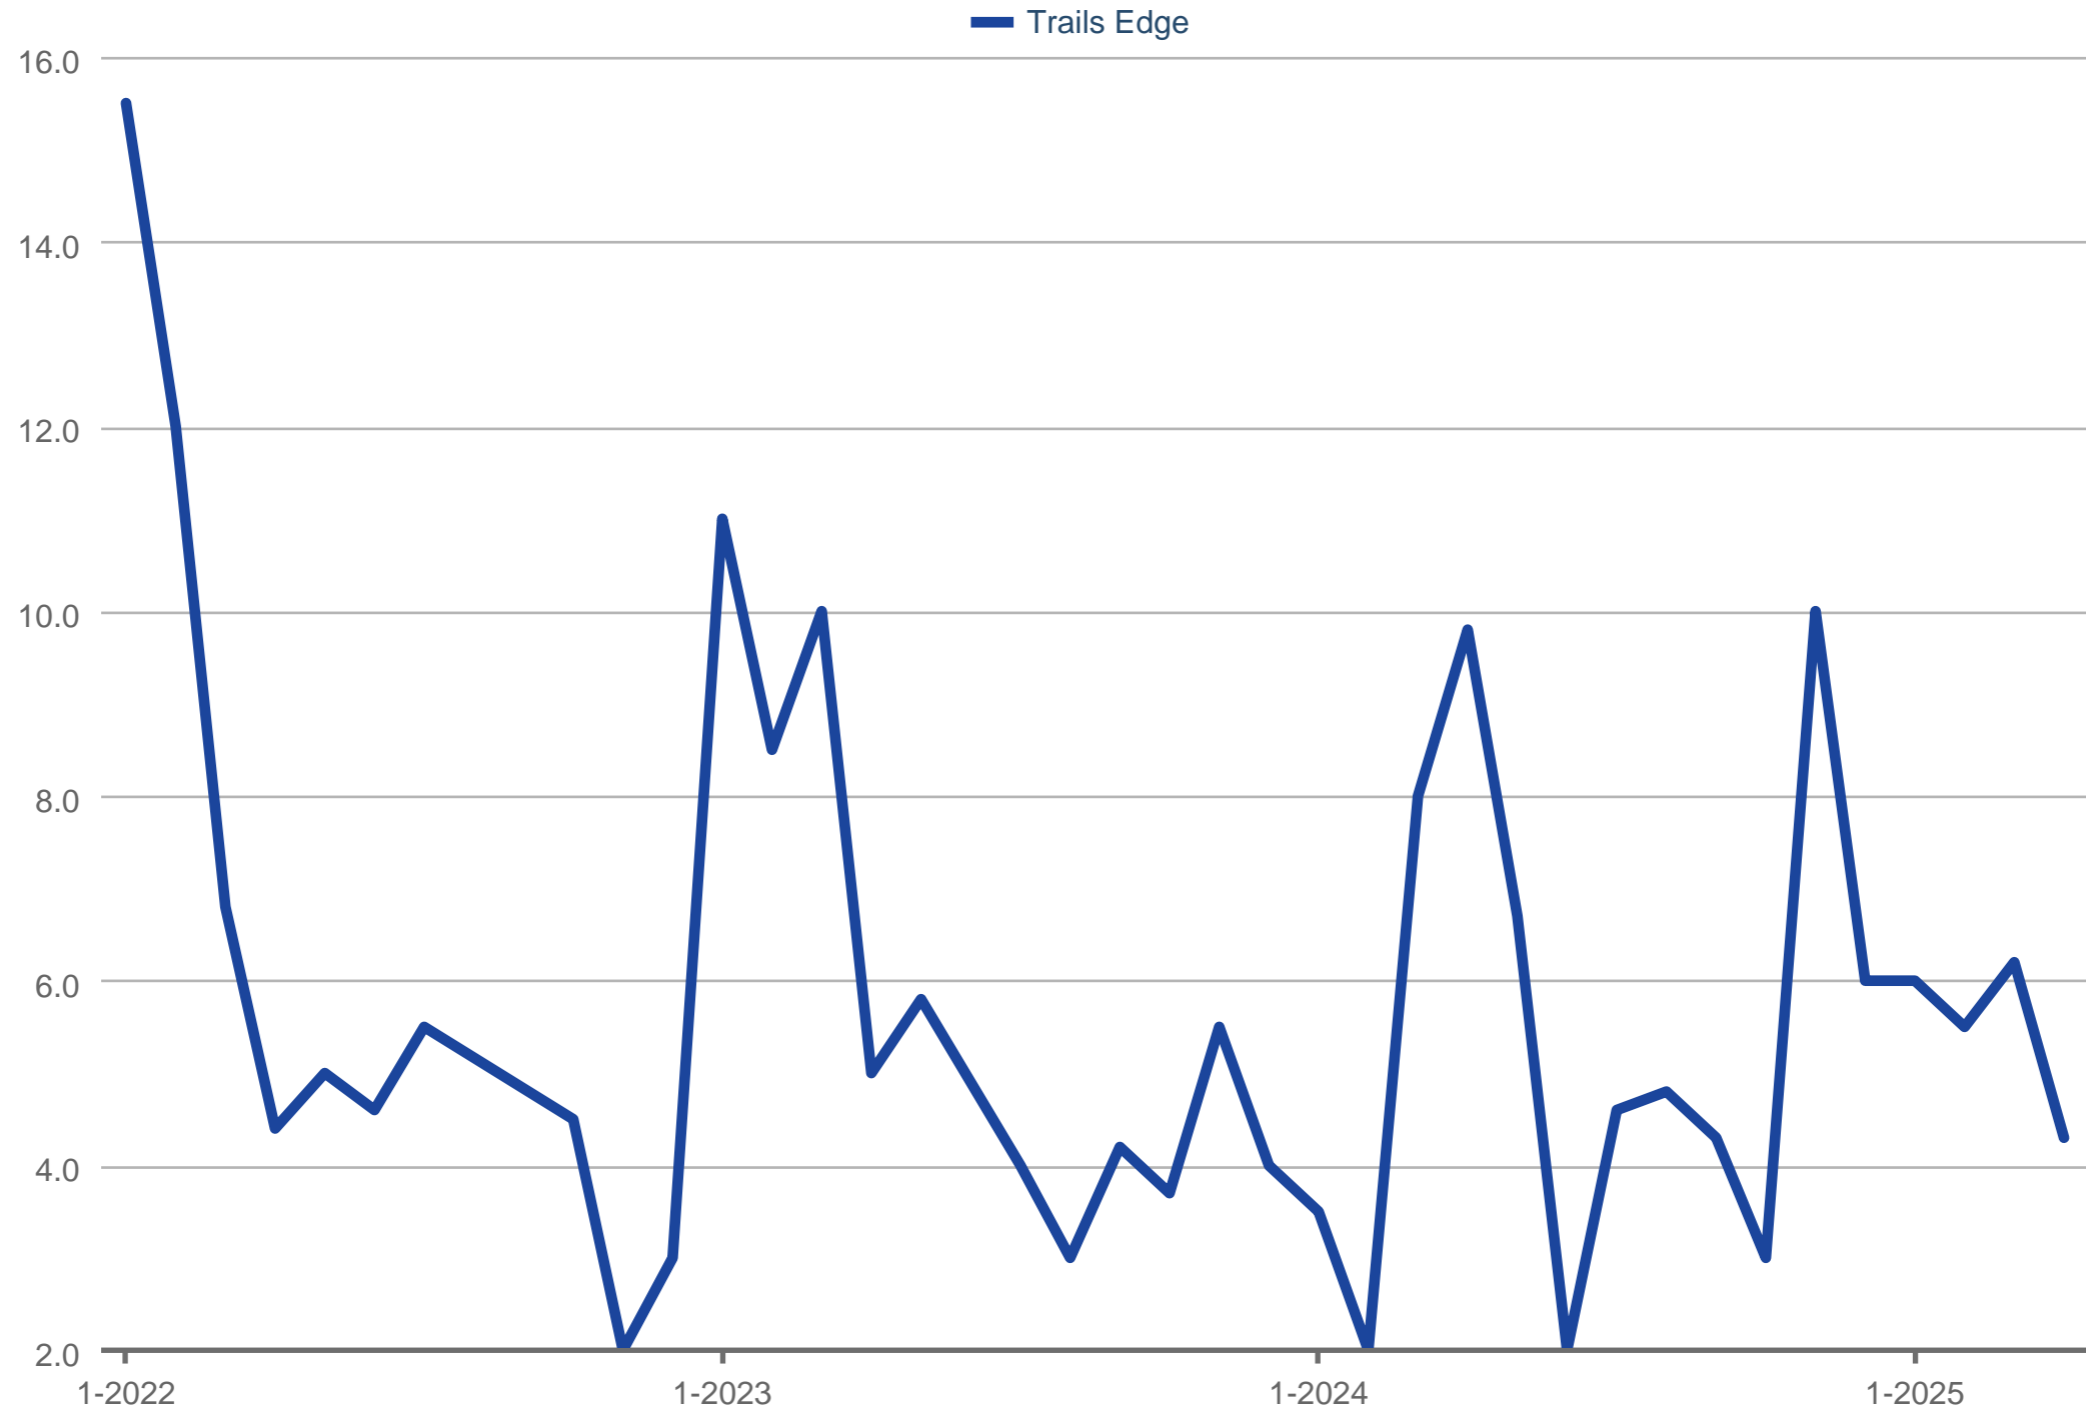

Showings Per Listing

Each data point is one month of activity. Data is from May 17, 2025.