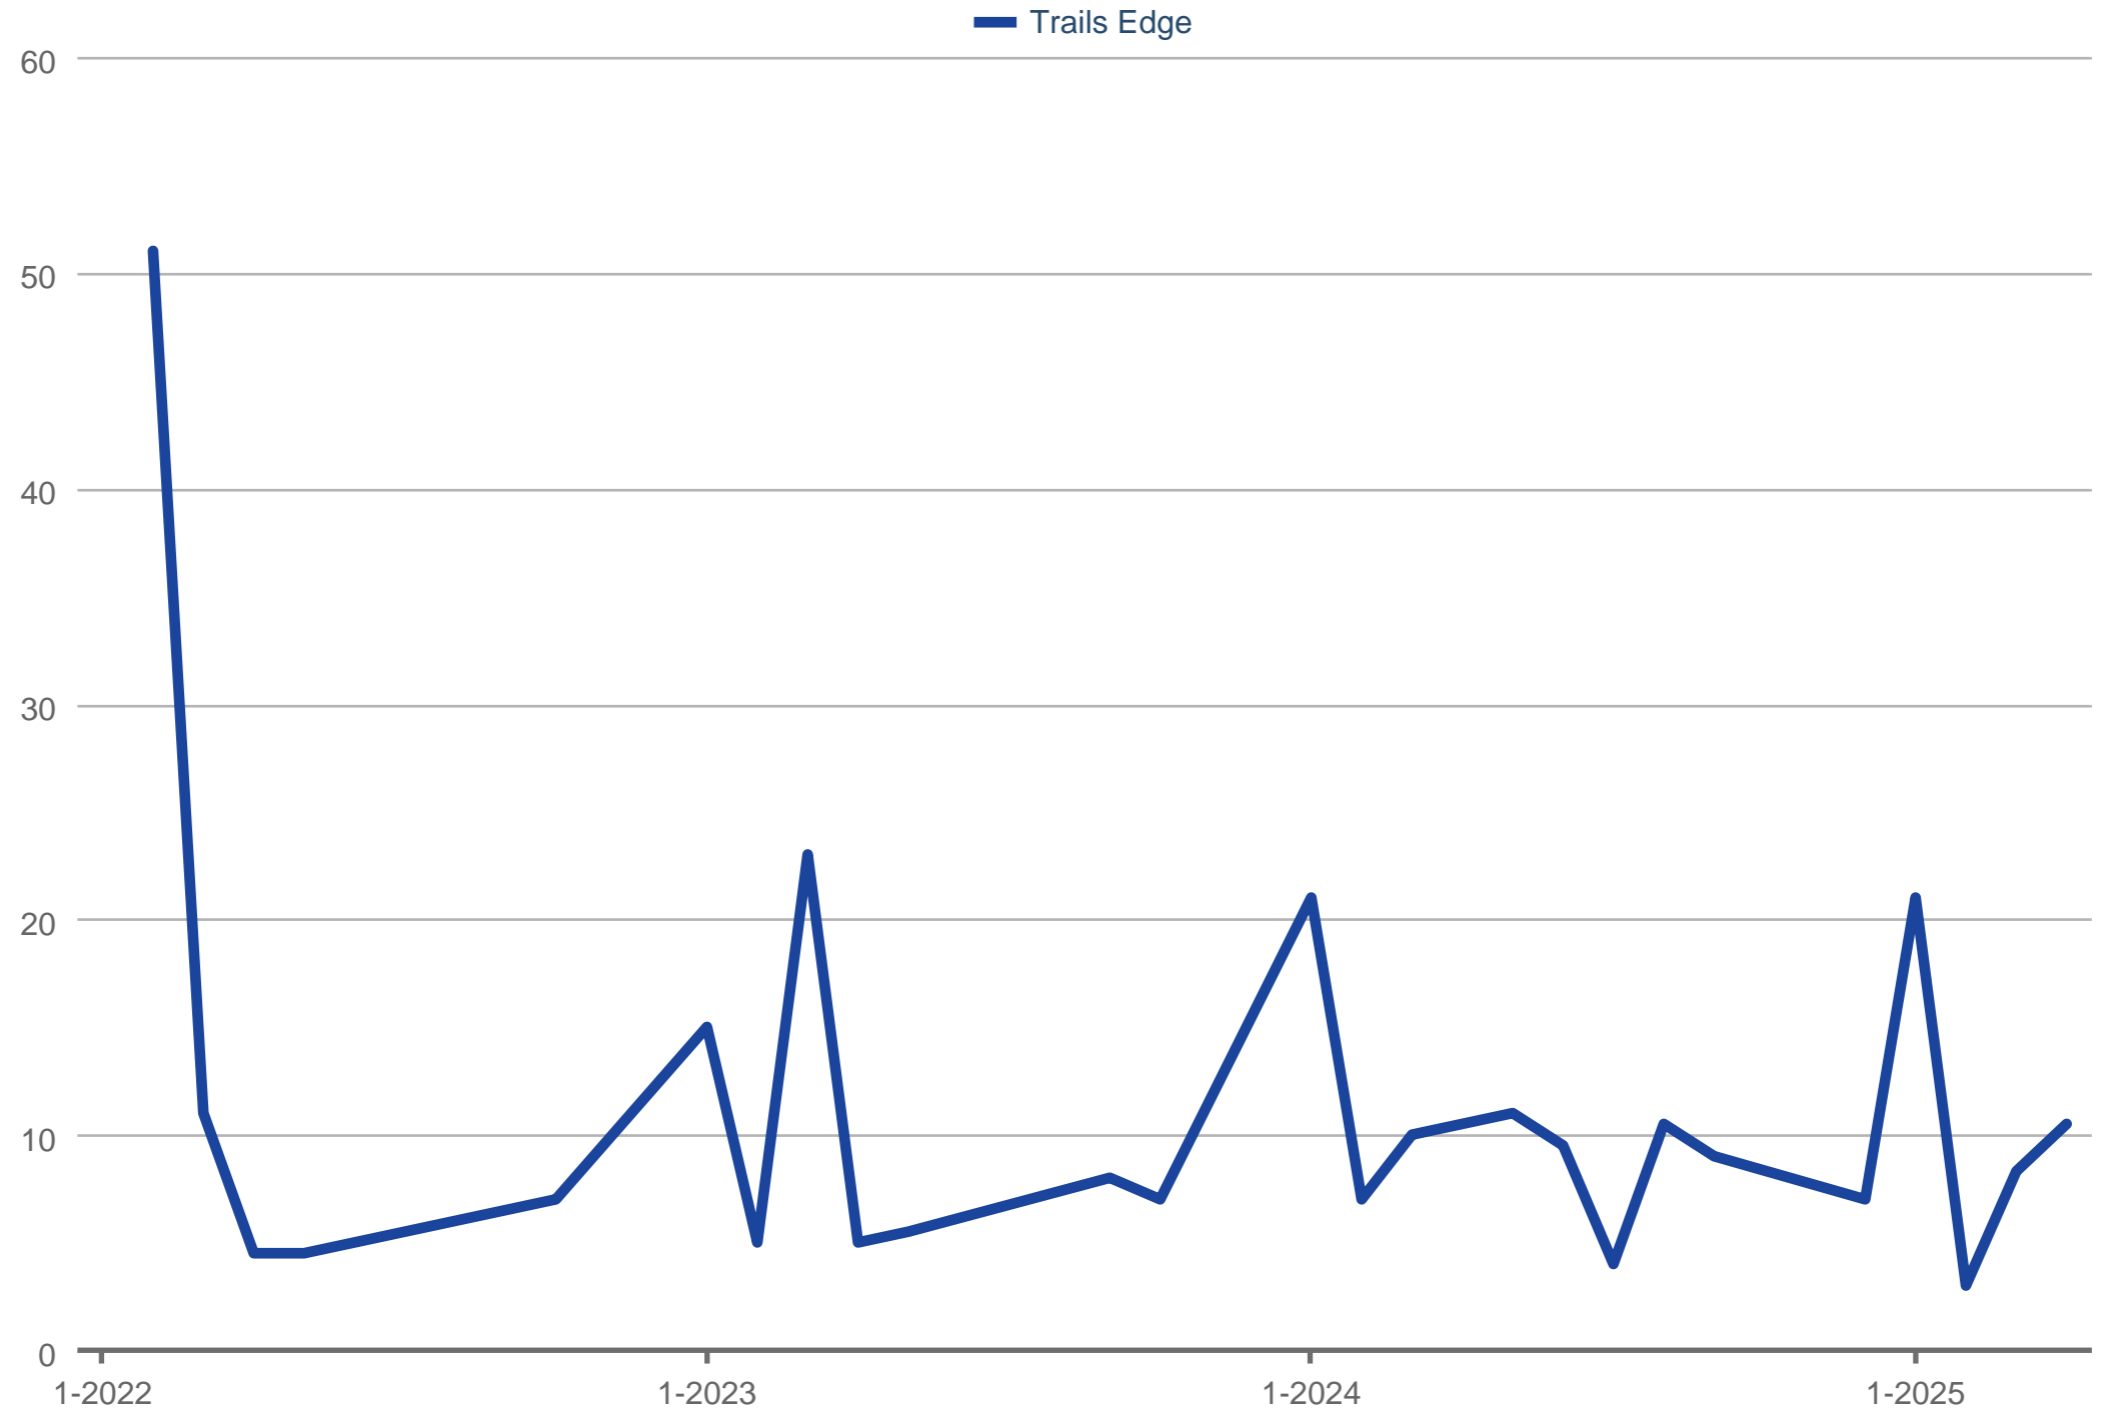

Average Showings to Pending

Each data point is one month of activity. Data is from May 17, 2025.