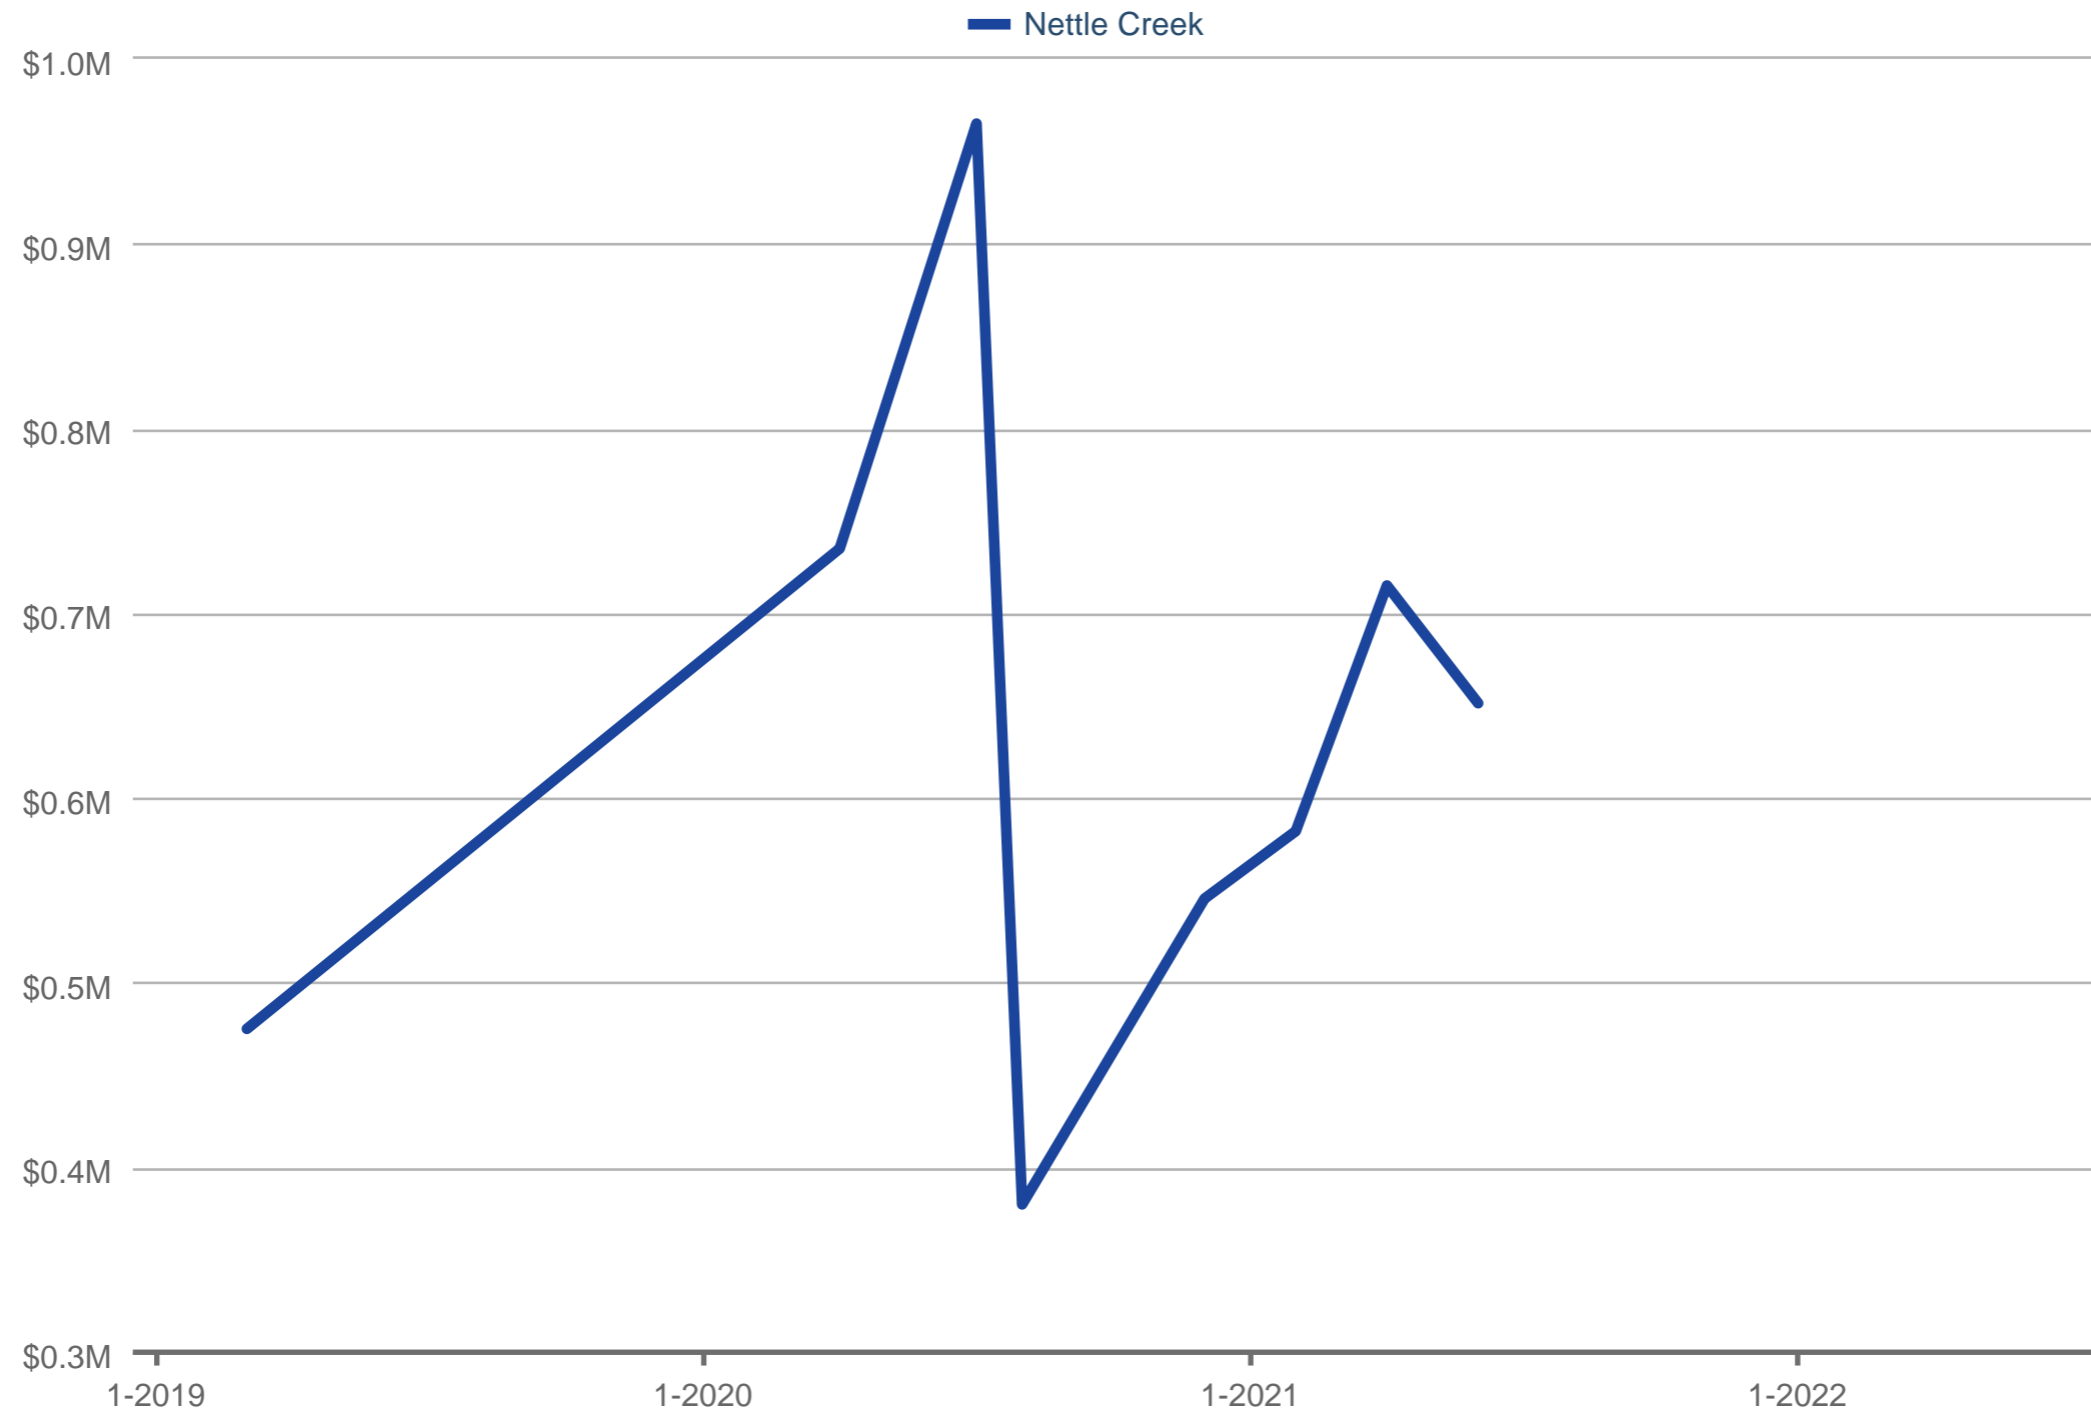

Dollar Volume of Closed Sales

Nettle Creek

Each data point is one month of activity. Data is from August 8, 2022.