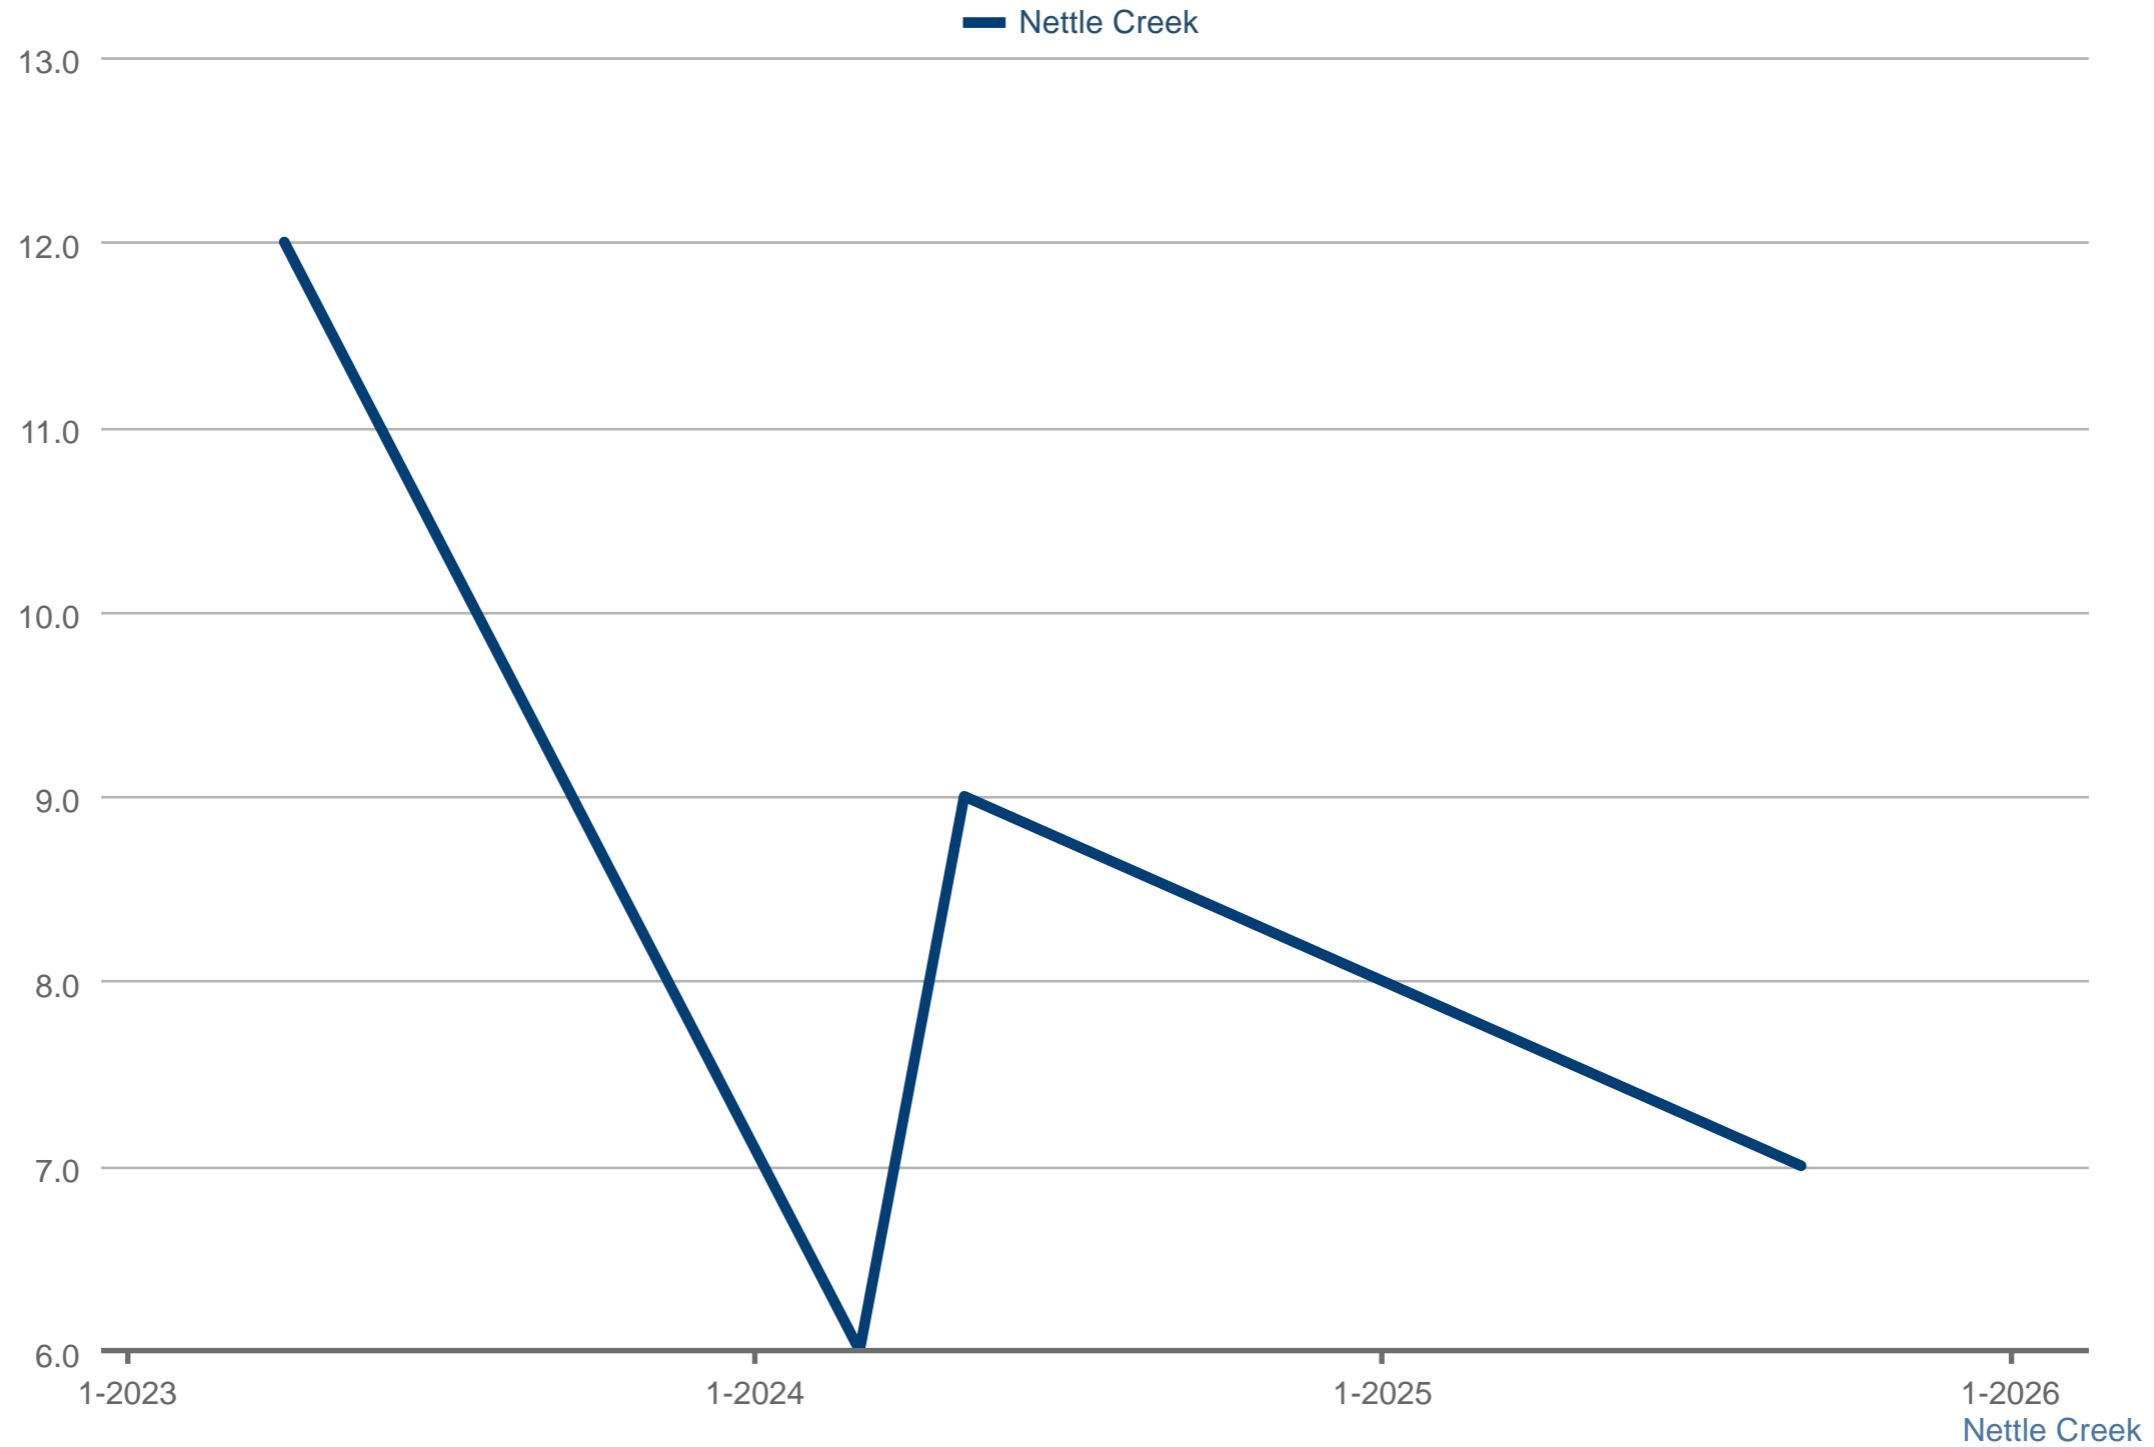

Average Showings to Pending

Each data point is one month of activity. Data is from March 15, 2026.