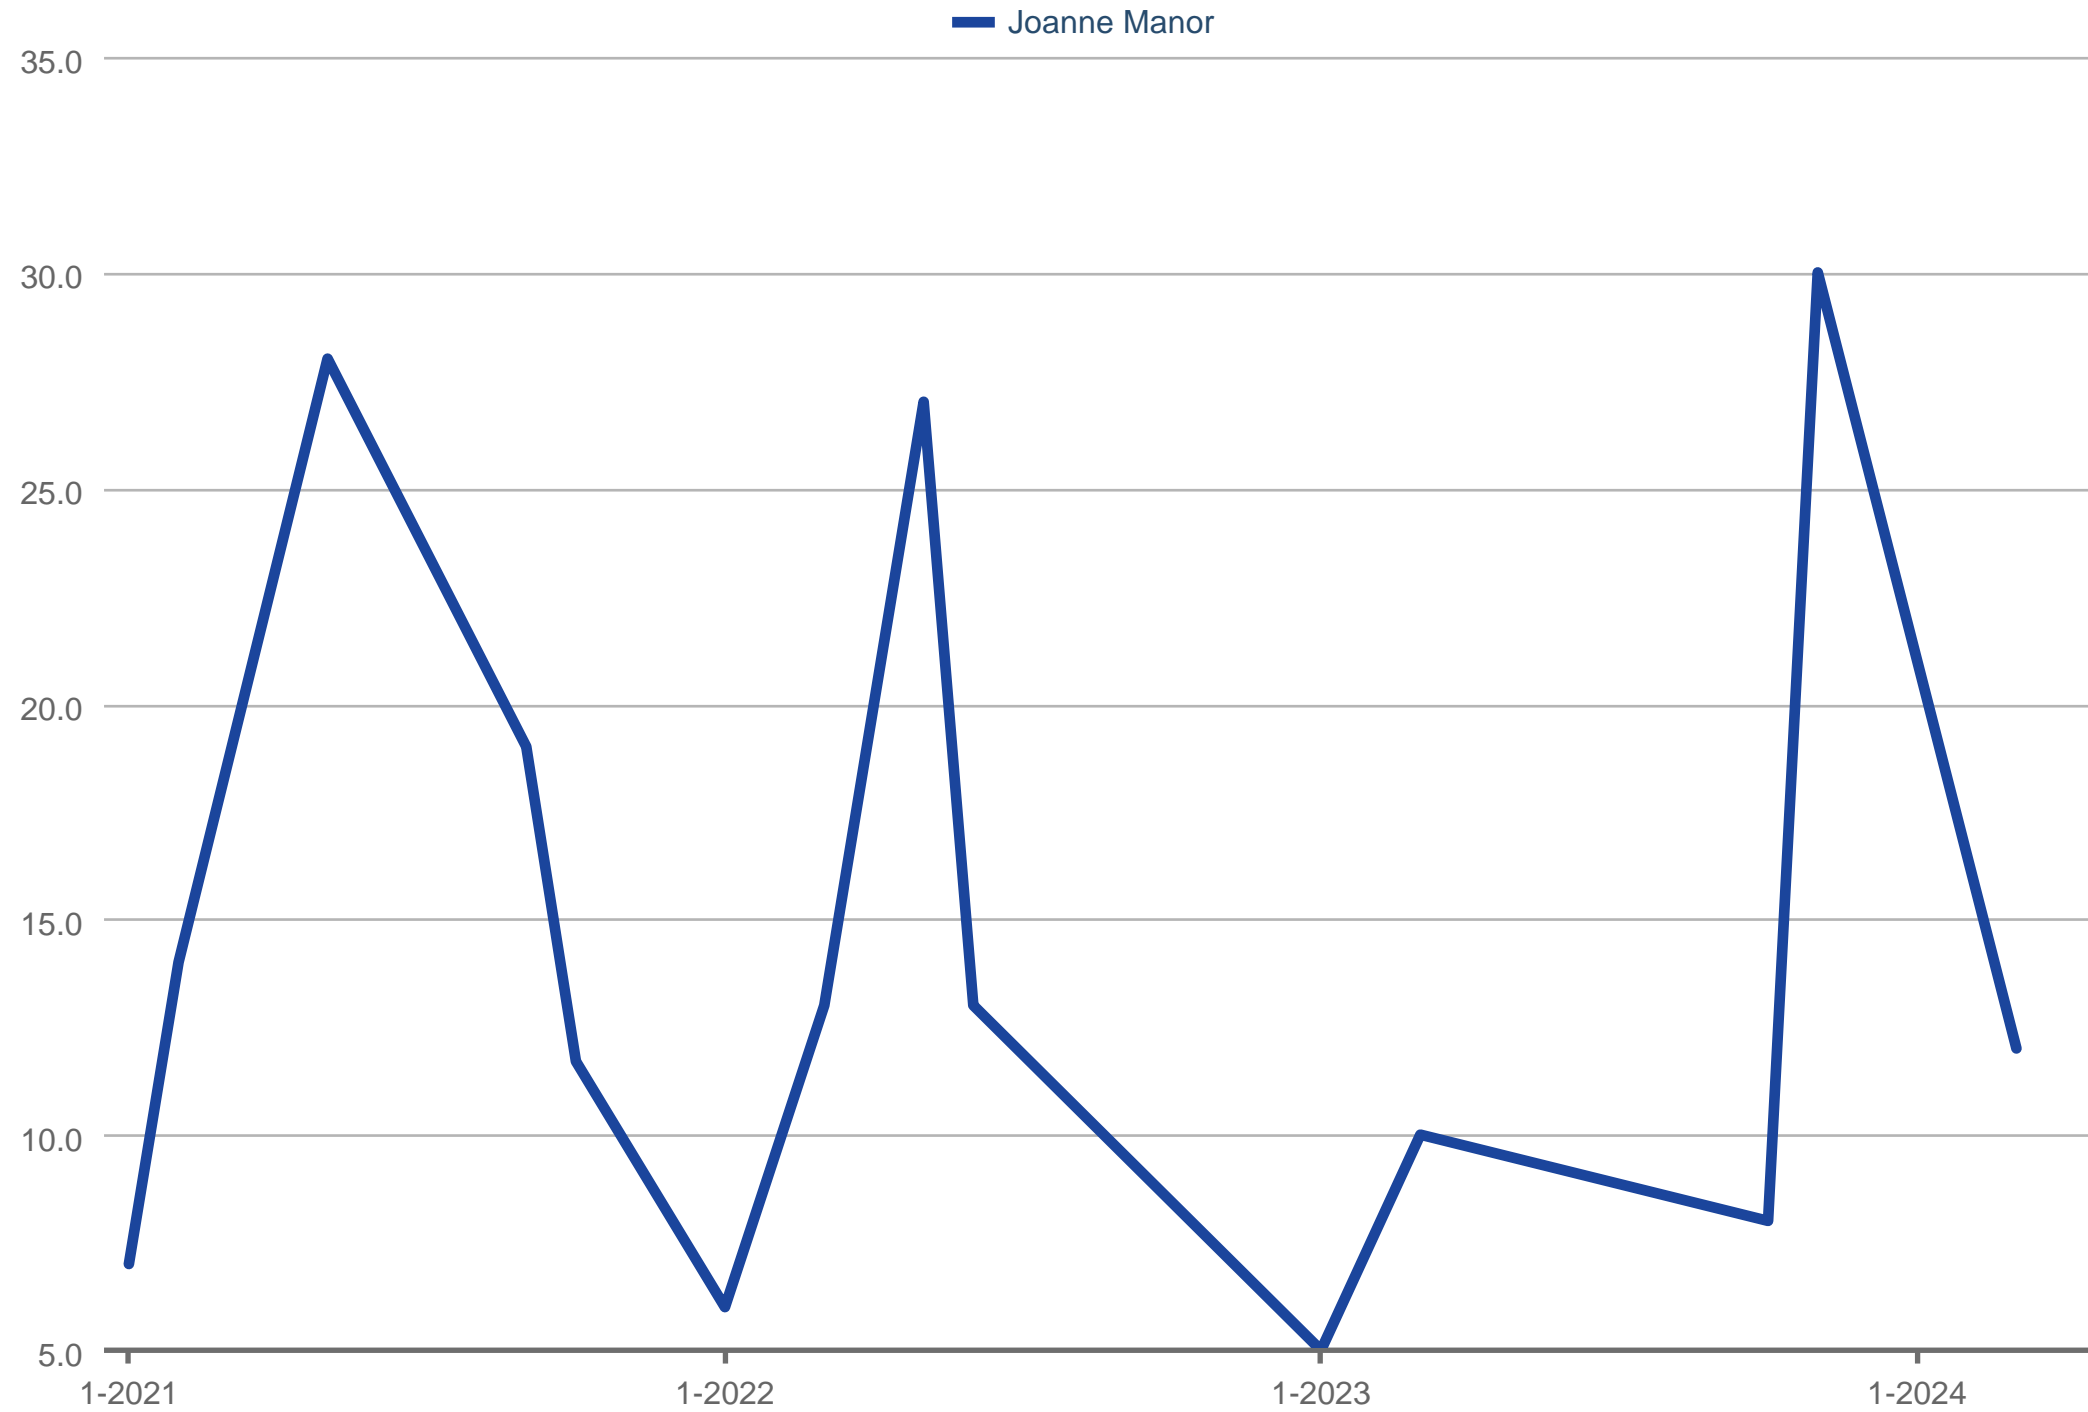

Average Showings to Pending

Joanne Manor

Each data point is one month of activity. Data is from May 2, 2024.