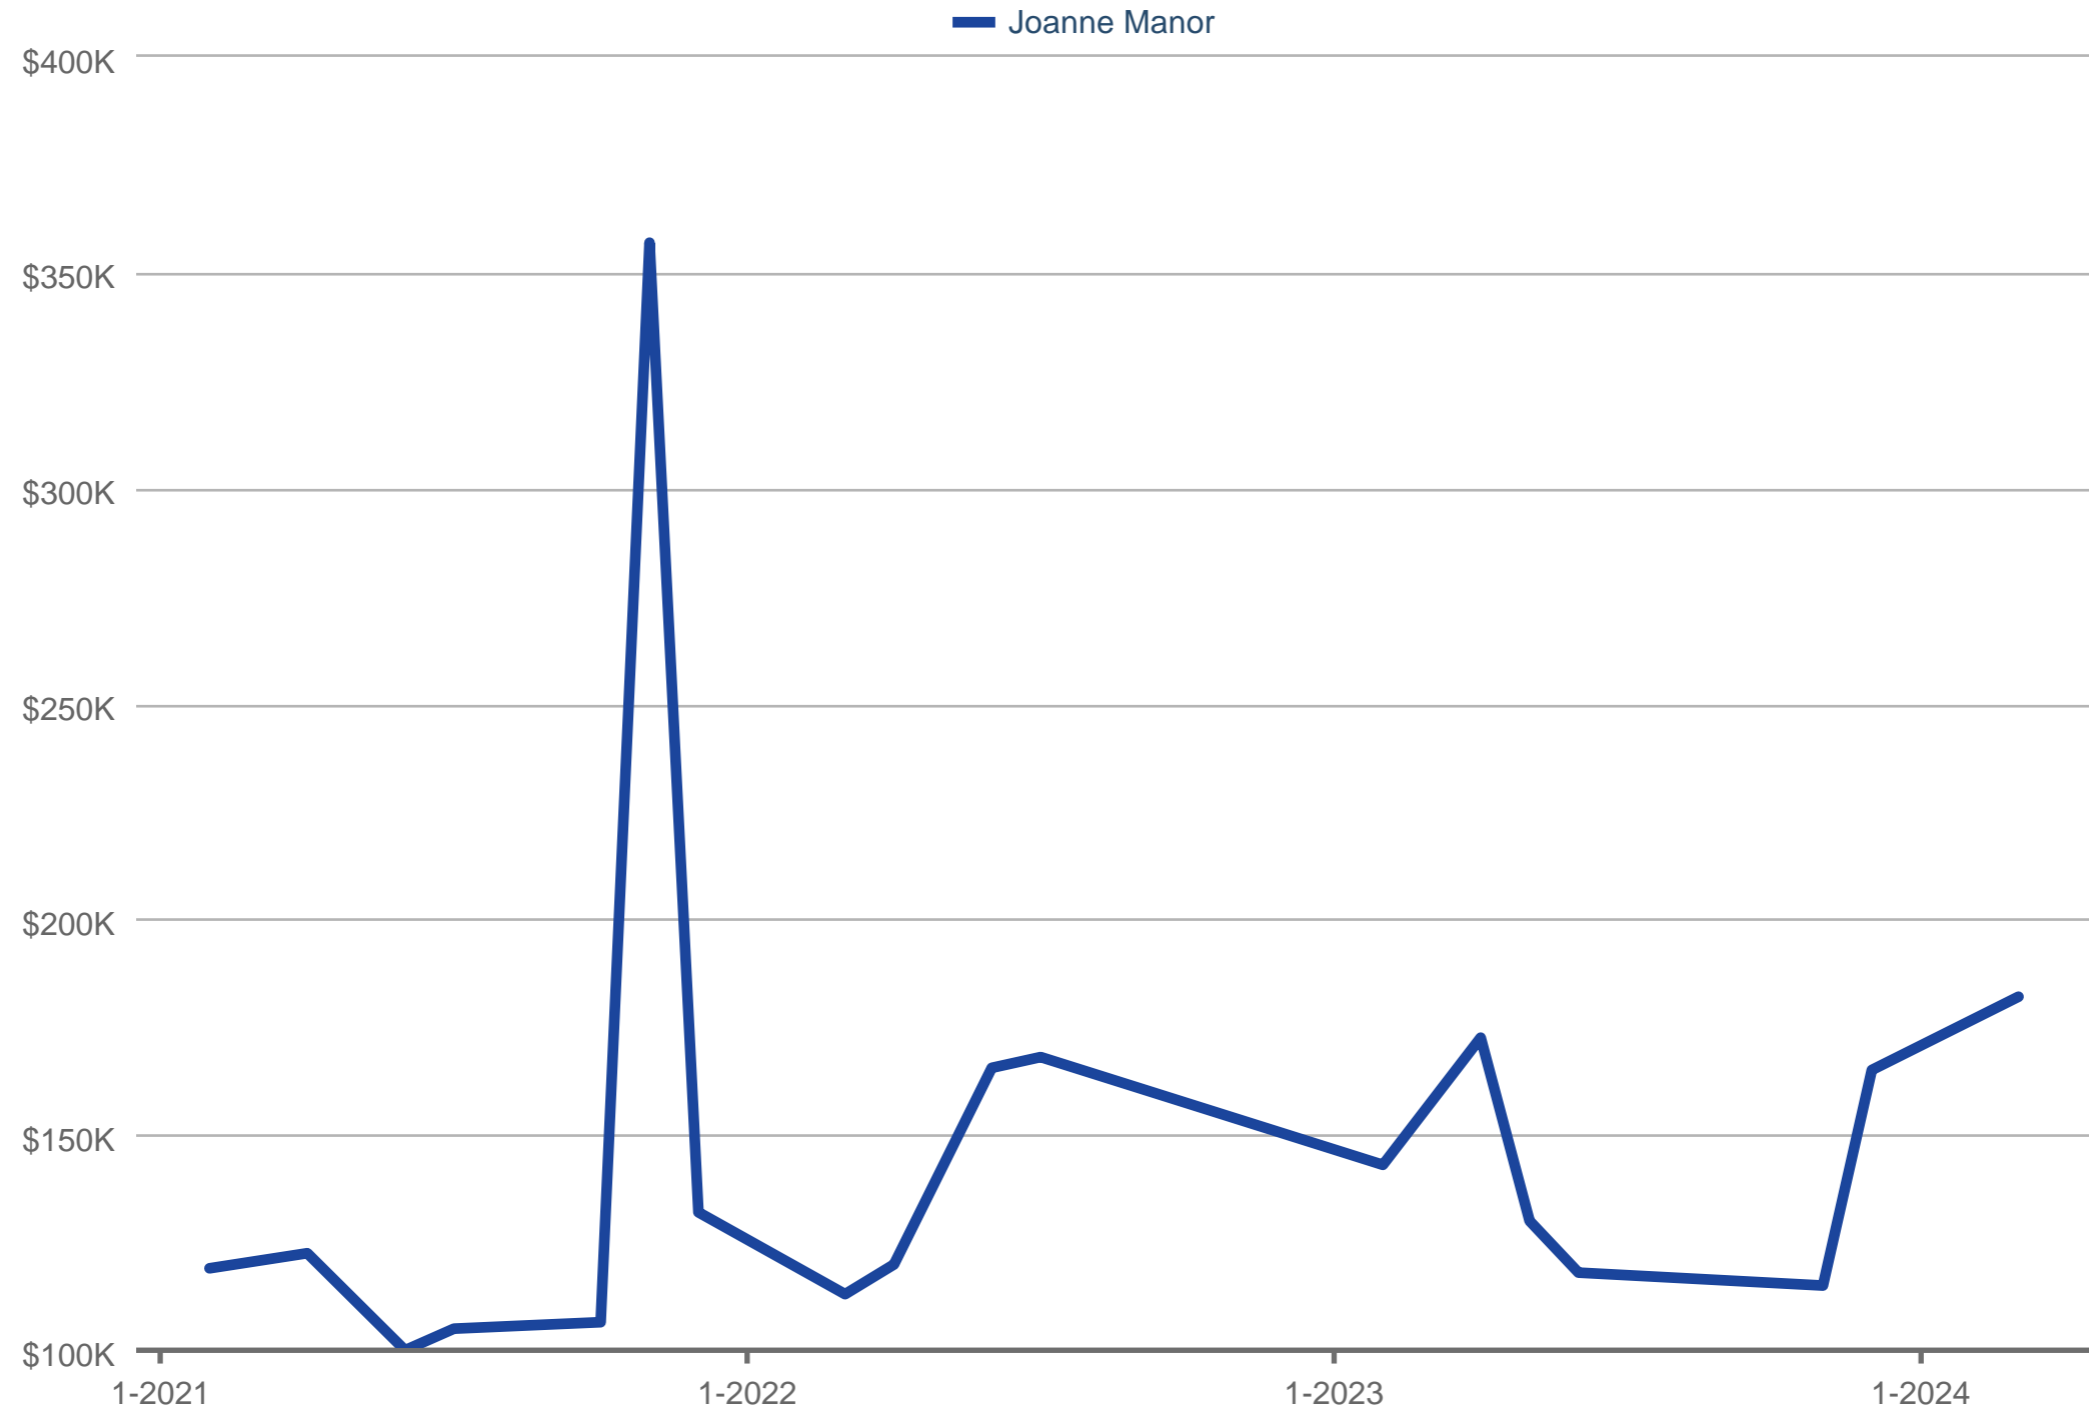

Dollar Volume of Closed Sales

Joanne Manor

Each data point is one month of activity. Data is from May 2, 2024.