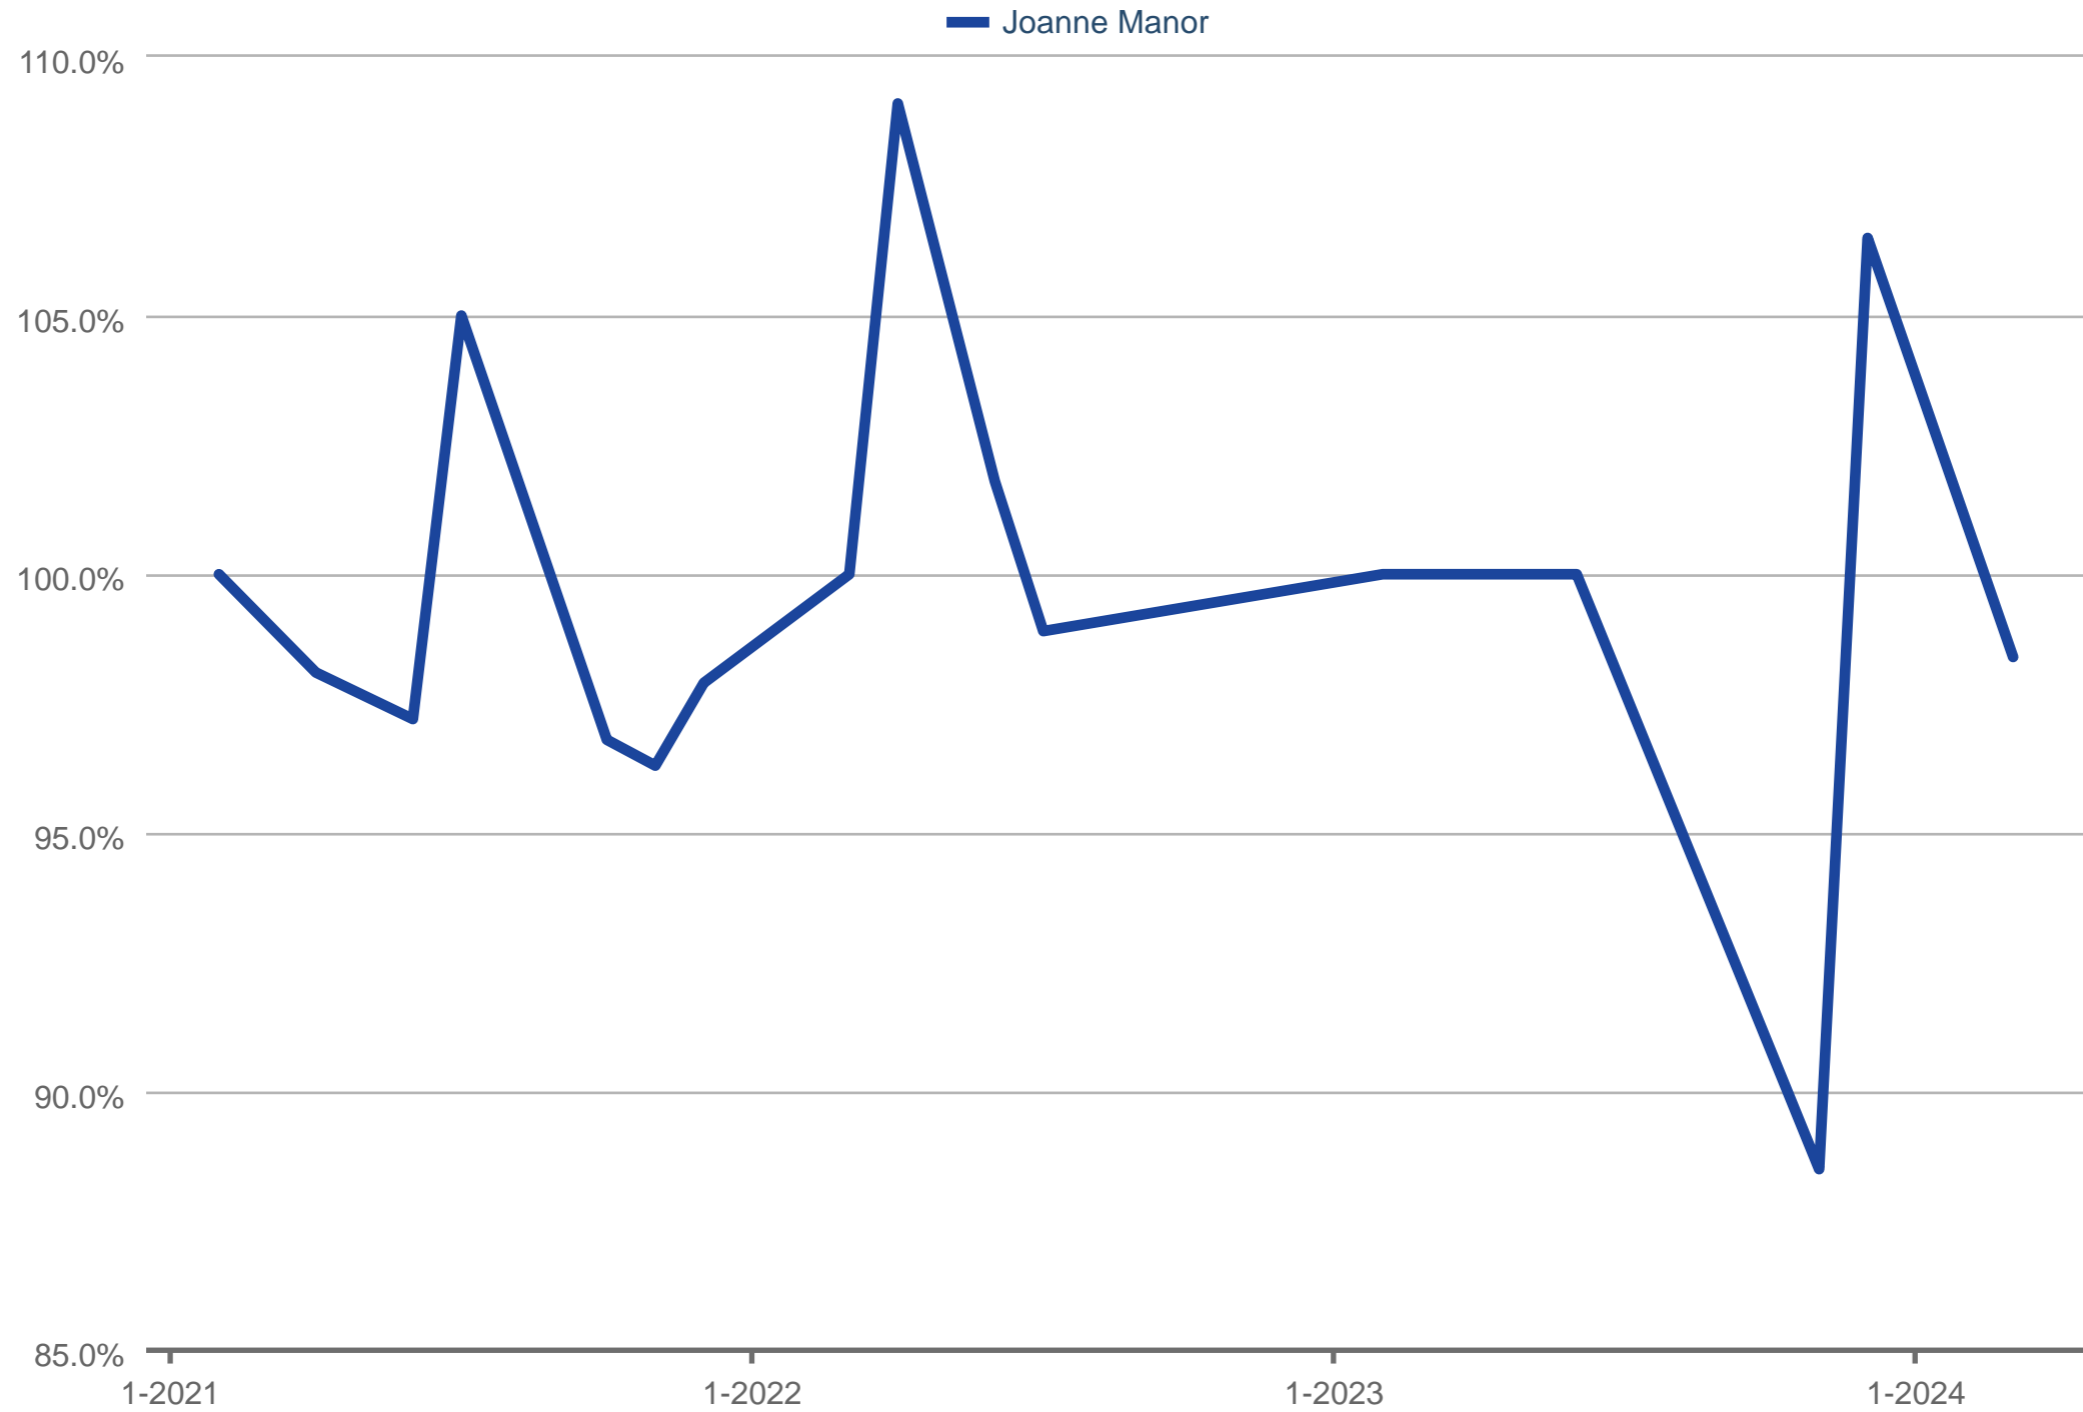

Average Percent of Last List Price

Joanne Manor

Each data point is one month of activity. Data is from May 2, 2024.