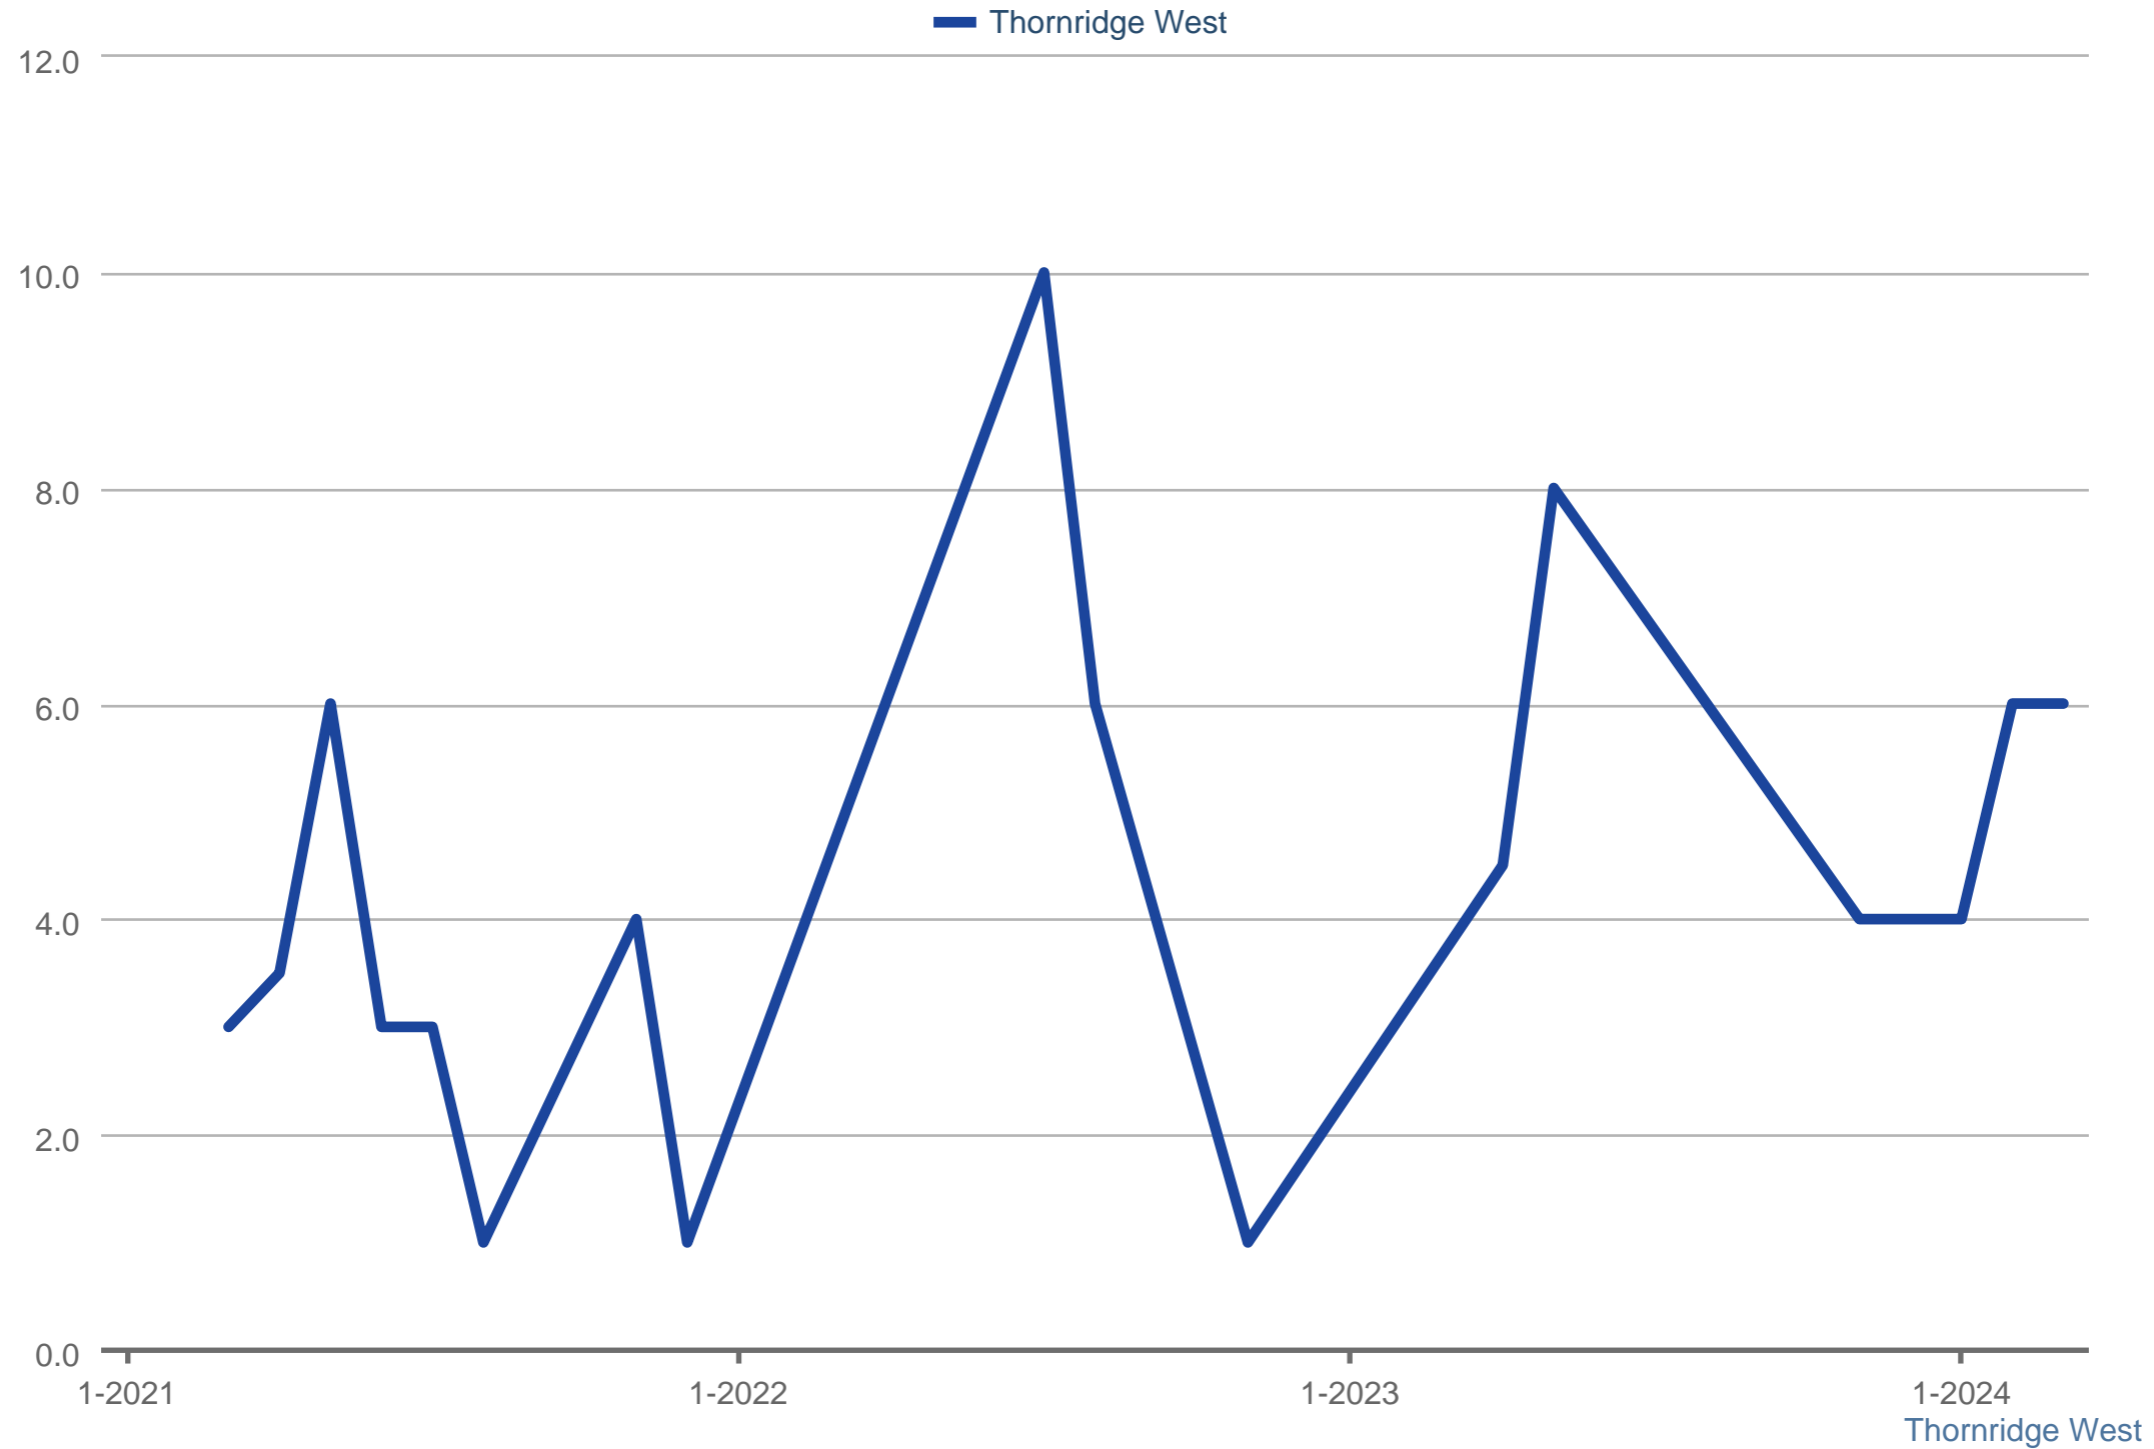

Showings Per Listing

Each data point is one month of activity. Data is from April 23, 2024.