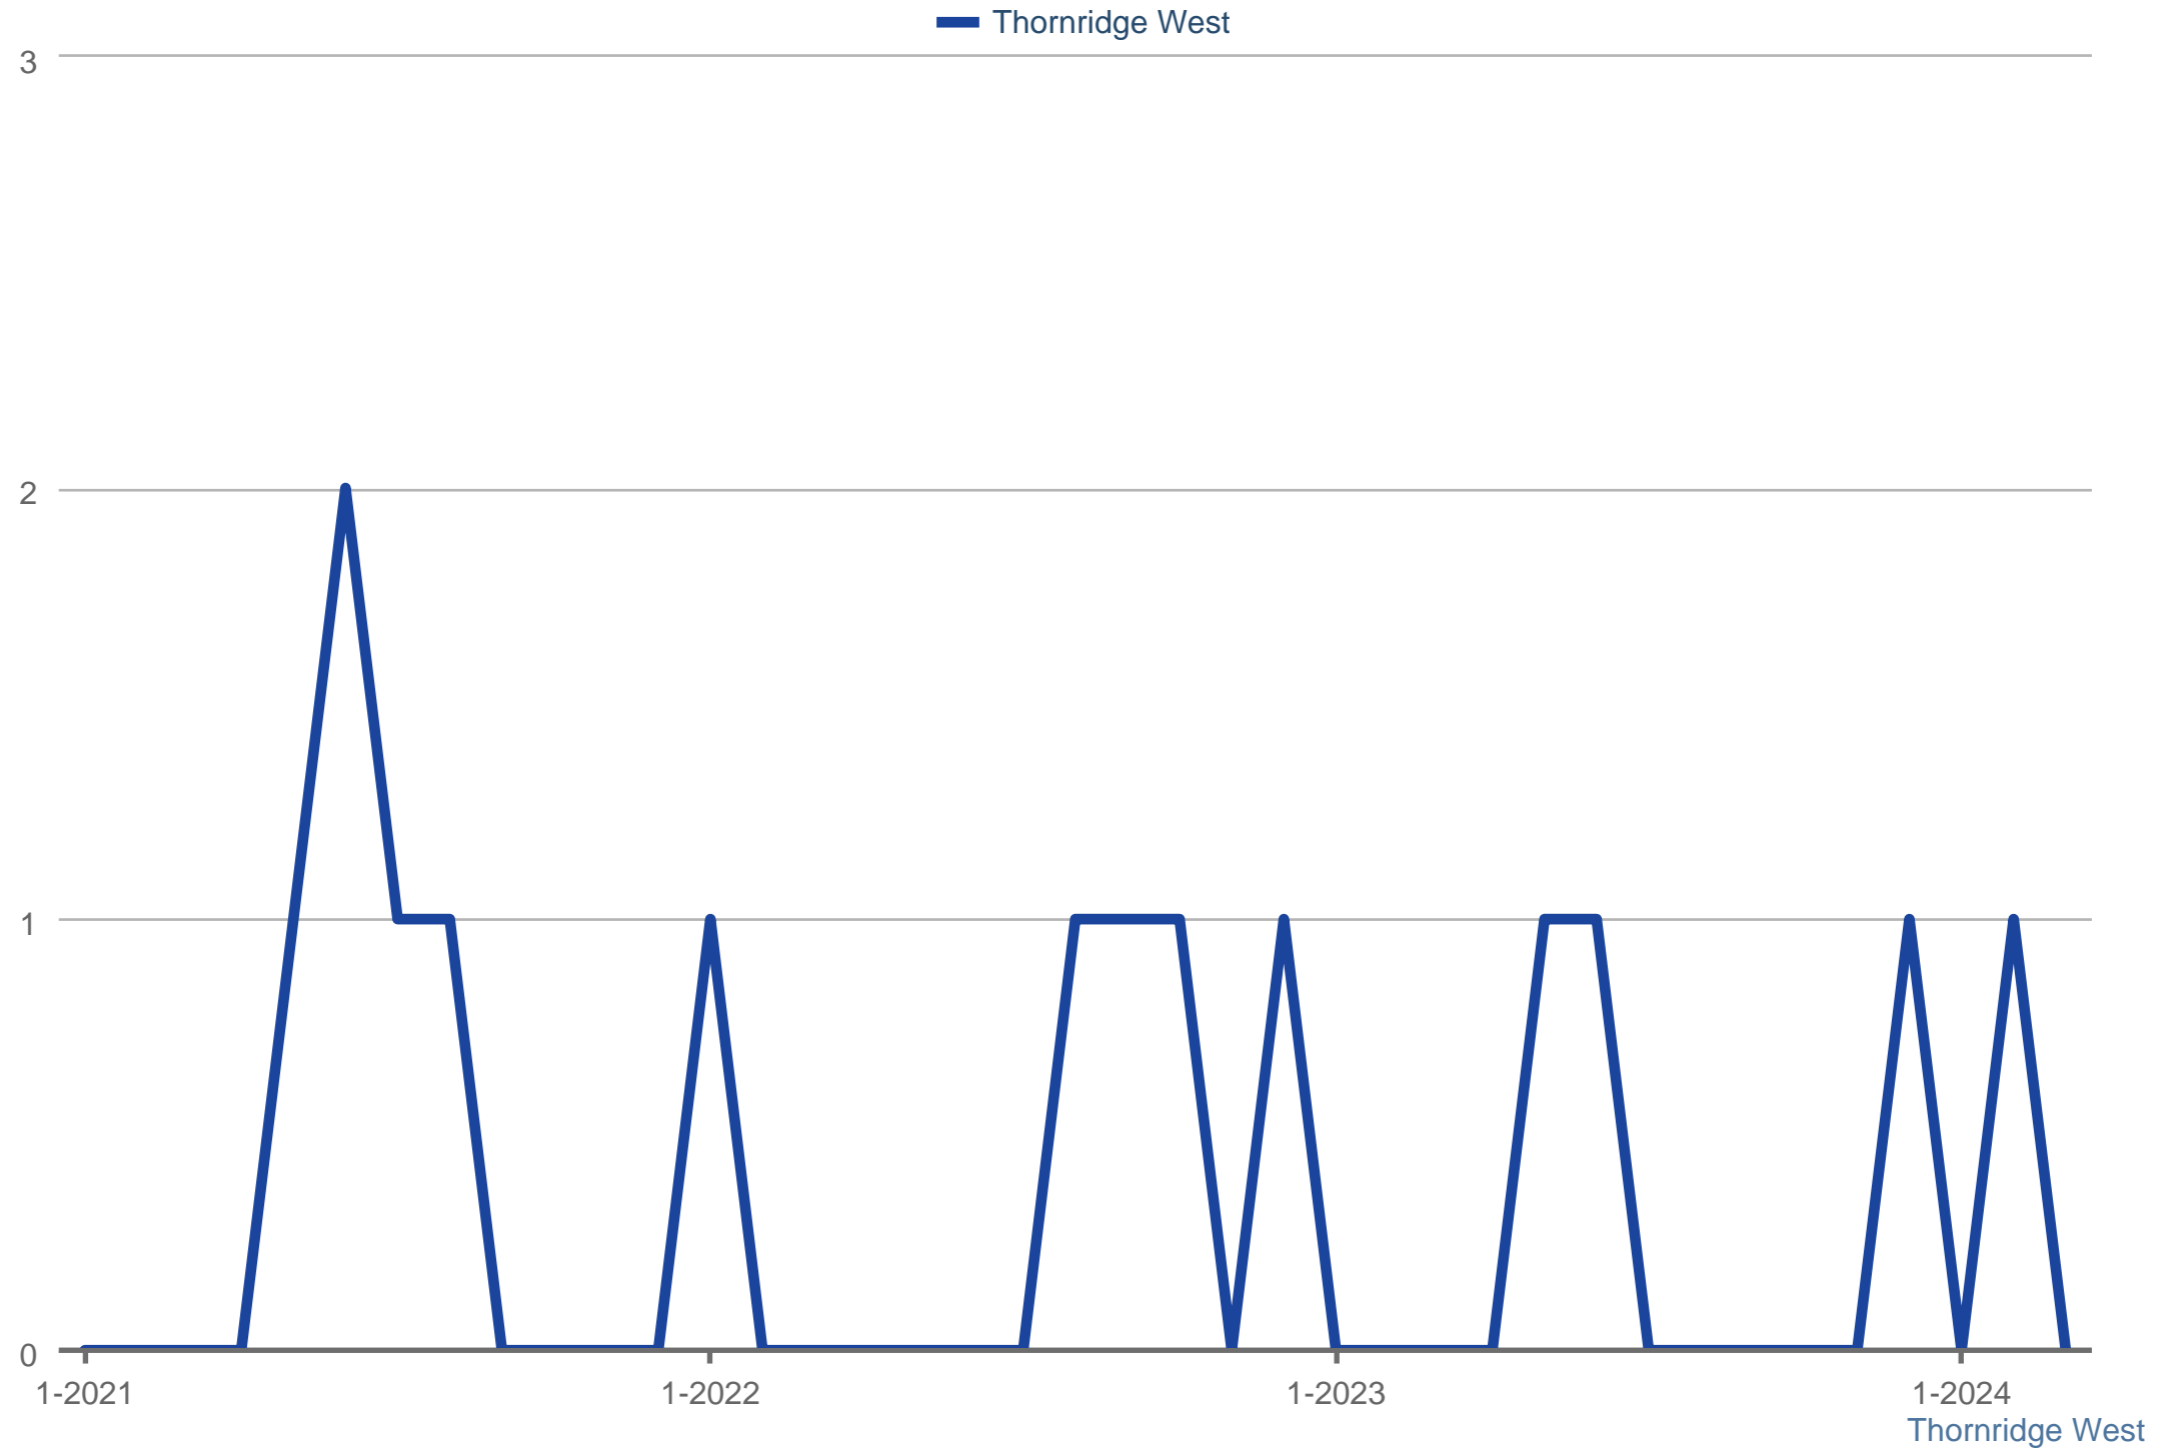

Closed Sales

Each data point is one month of activity. Data is from April 26, 2024.