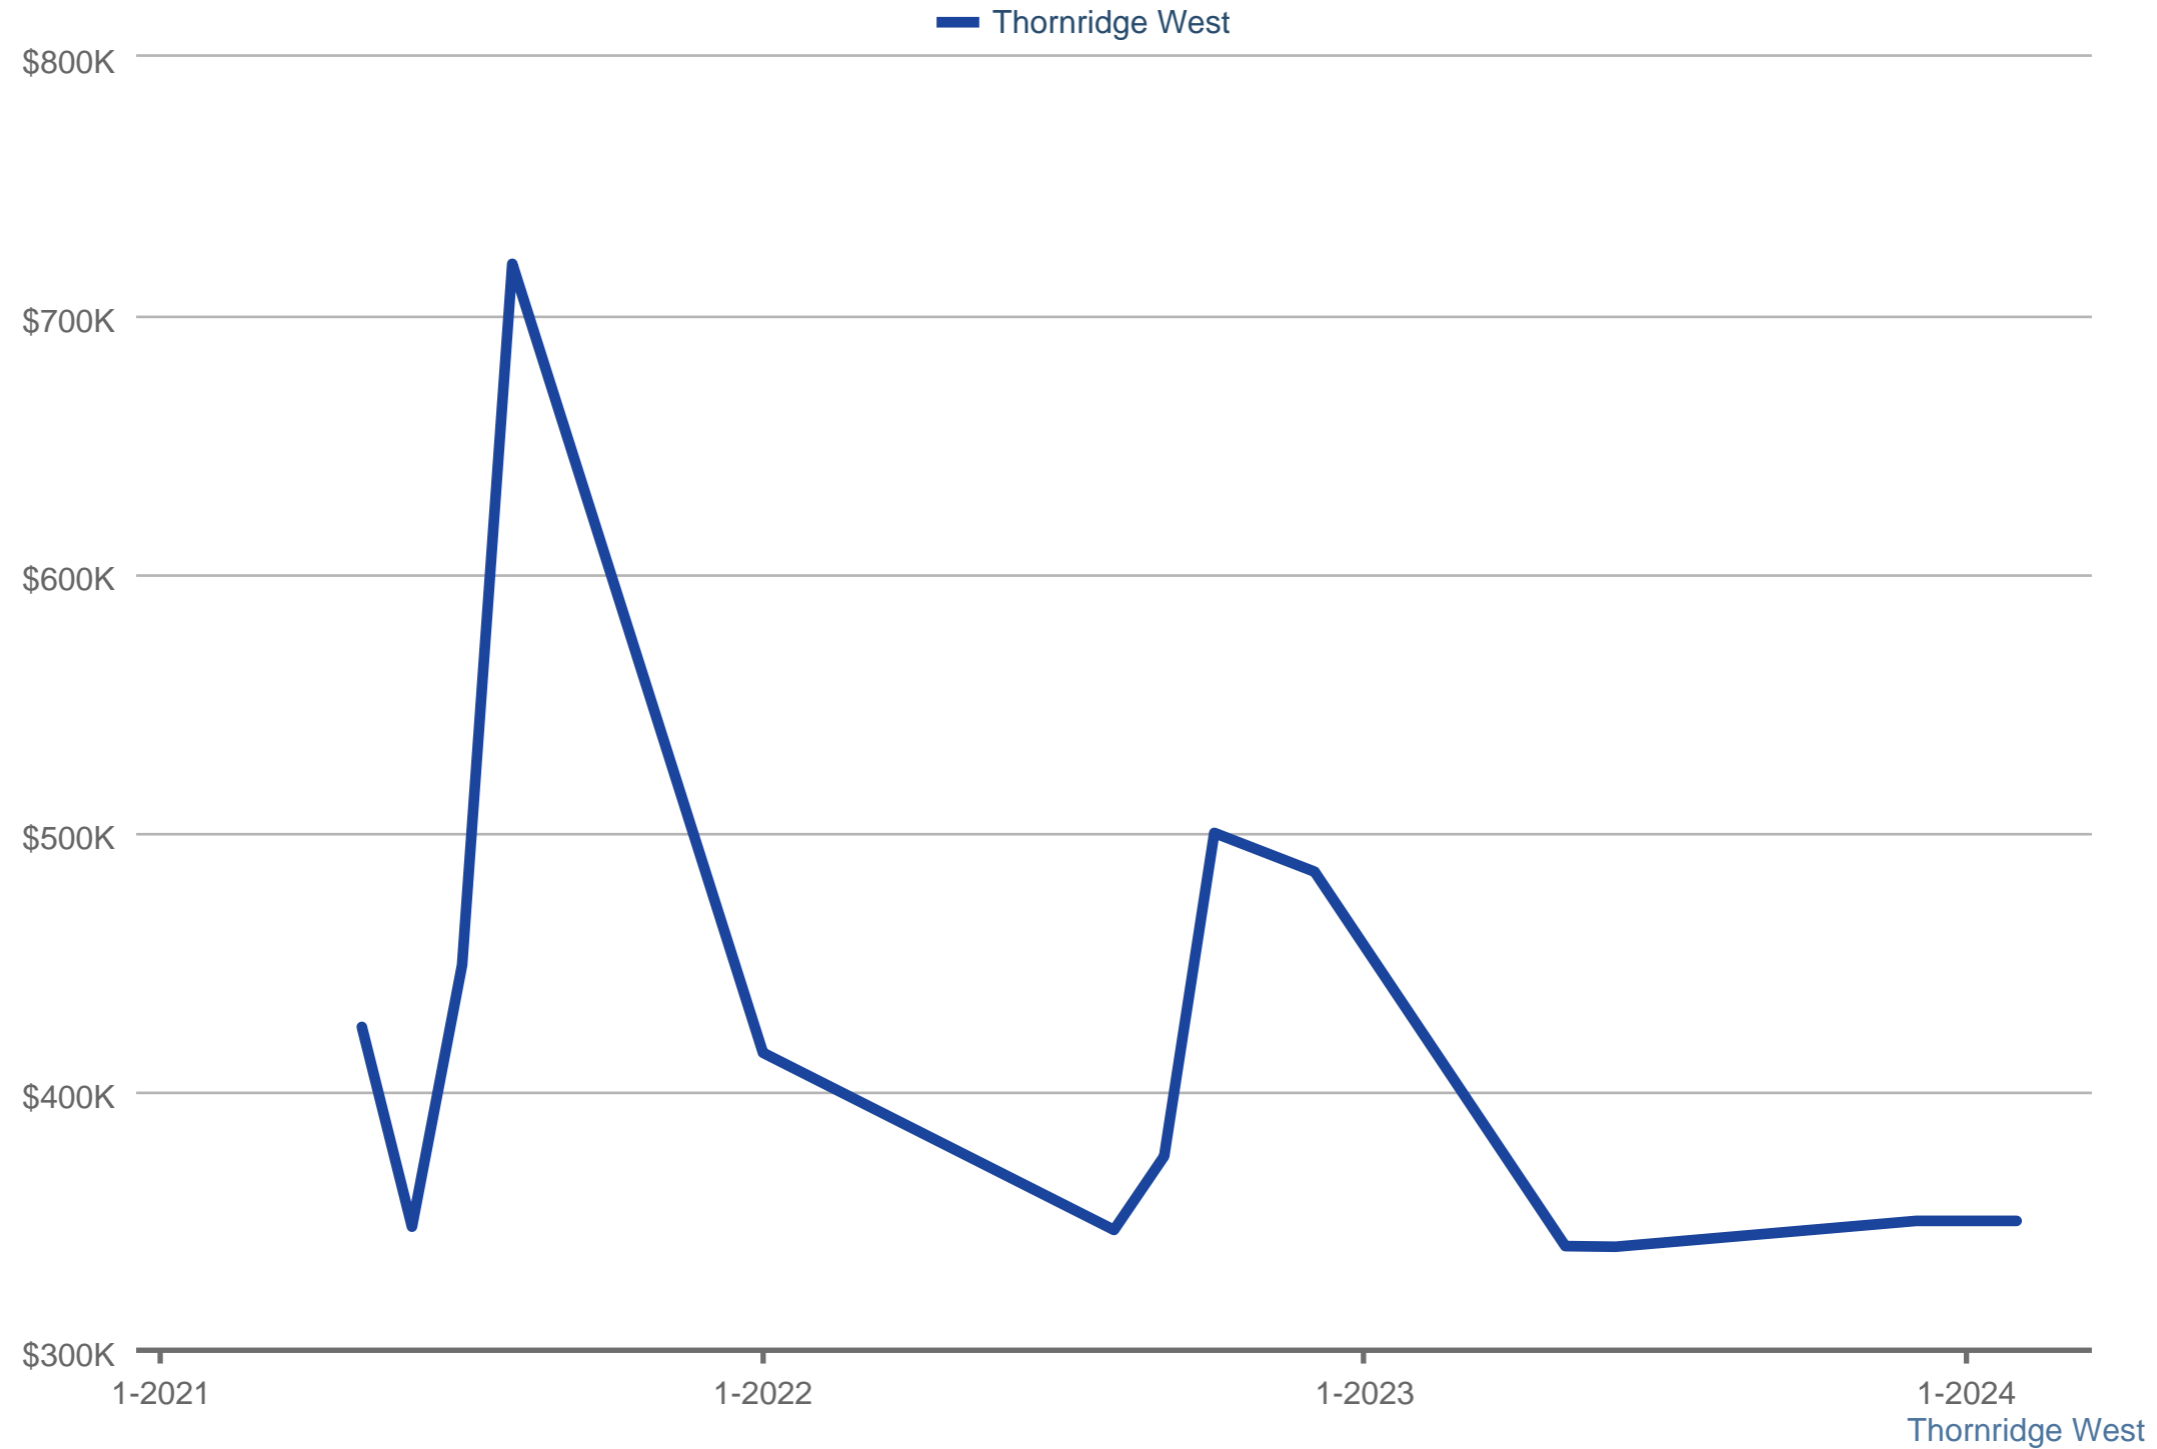

Average Sales Price

Each data point is one month of activity. Data is from April 25, 2024.