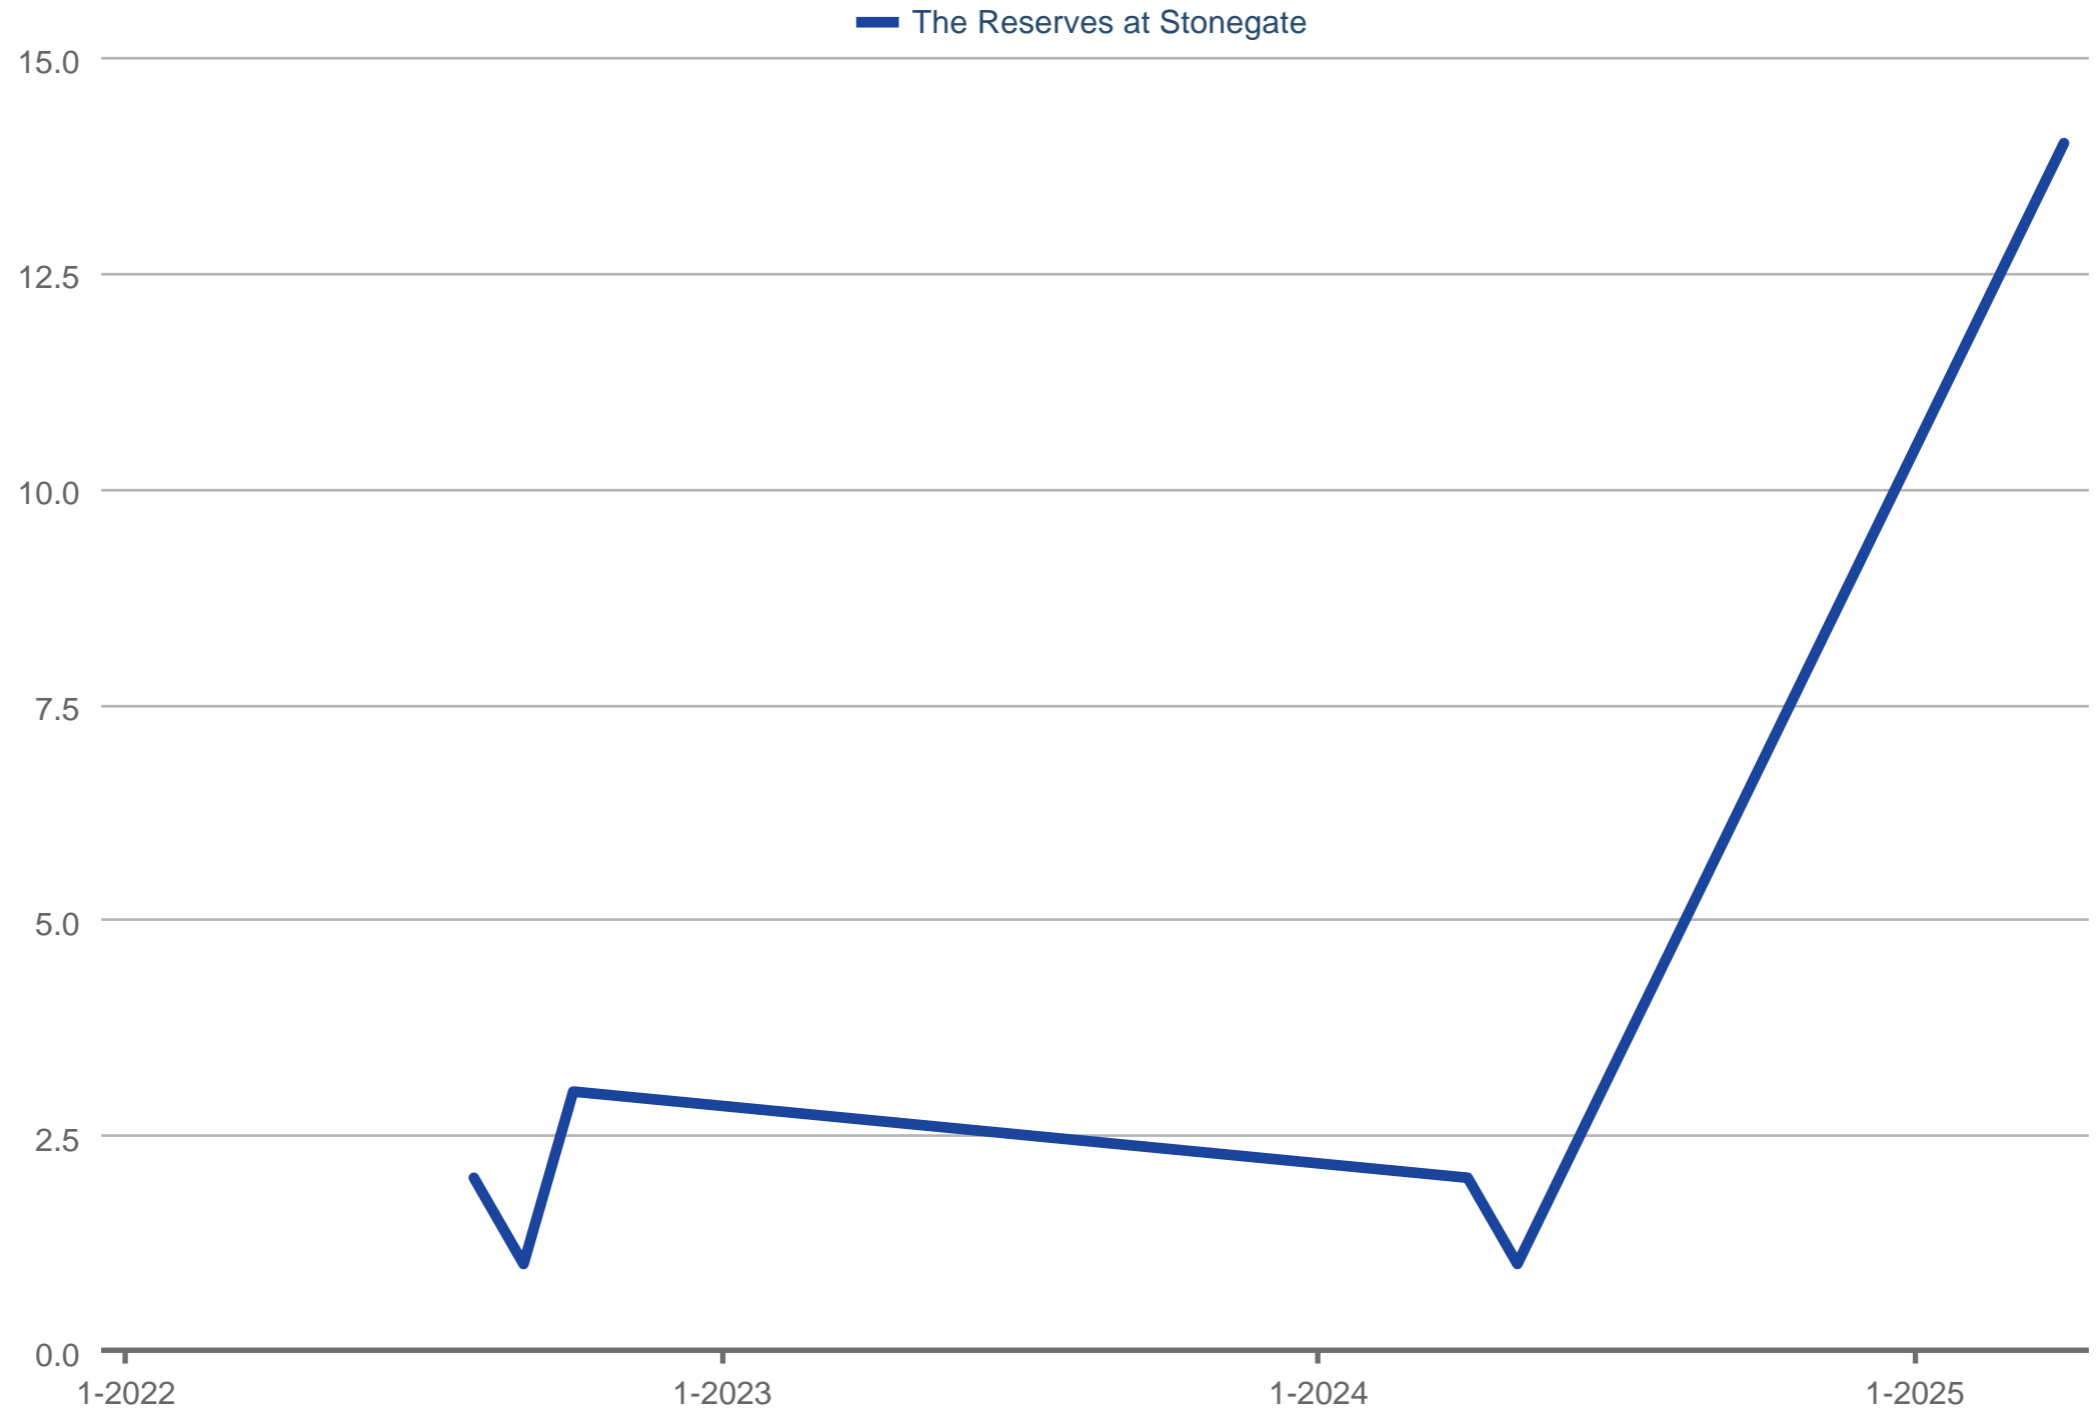

Showings Per Listing

The Reserves at Stonegate

Each data point is one month of activity. Data is from May 13, 2025.