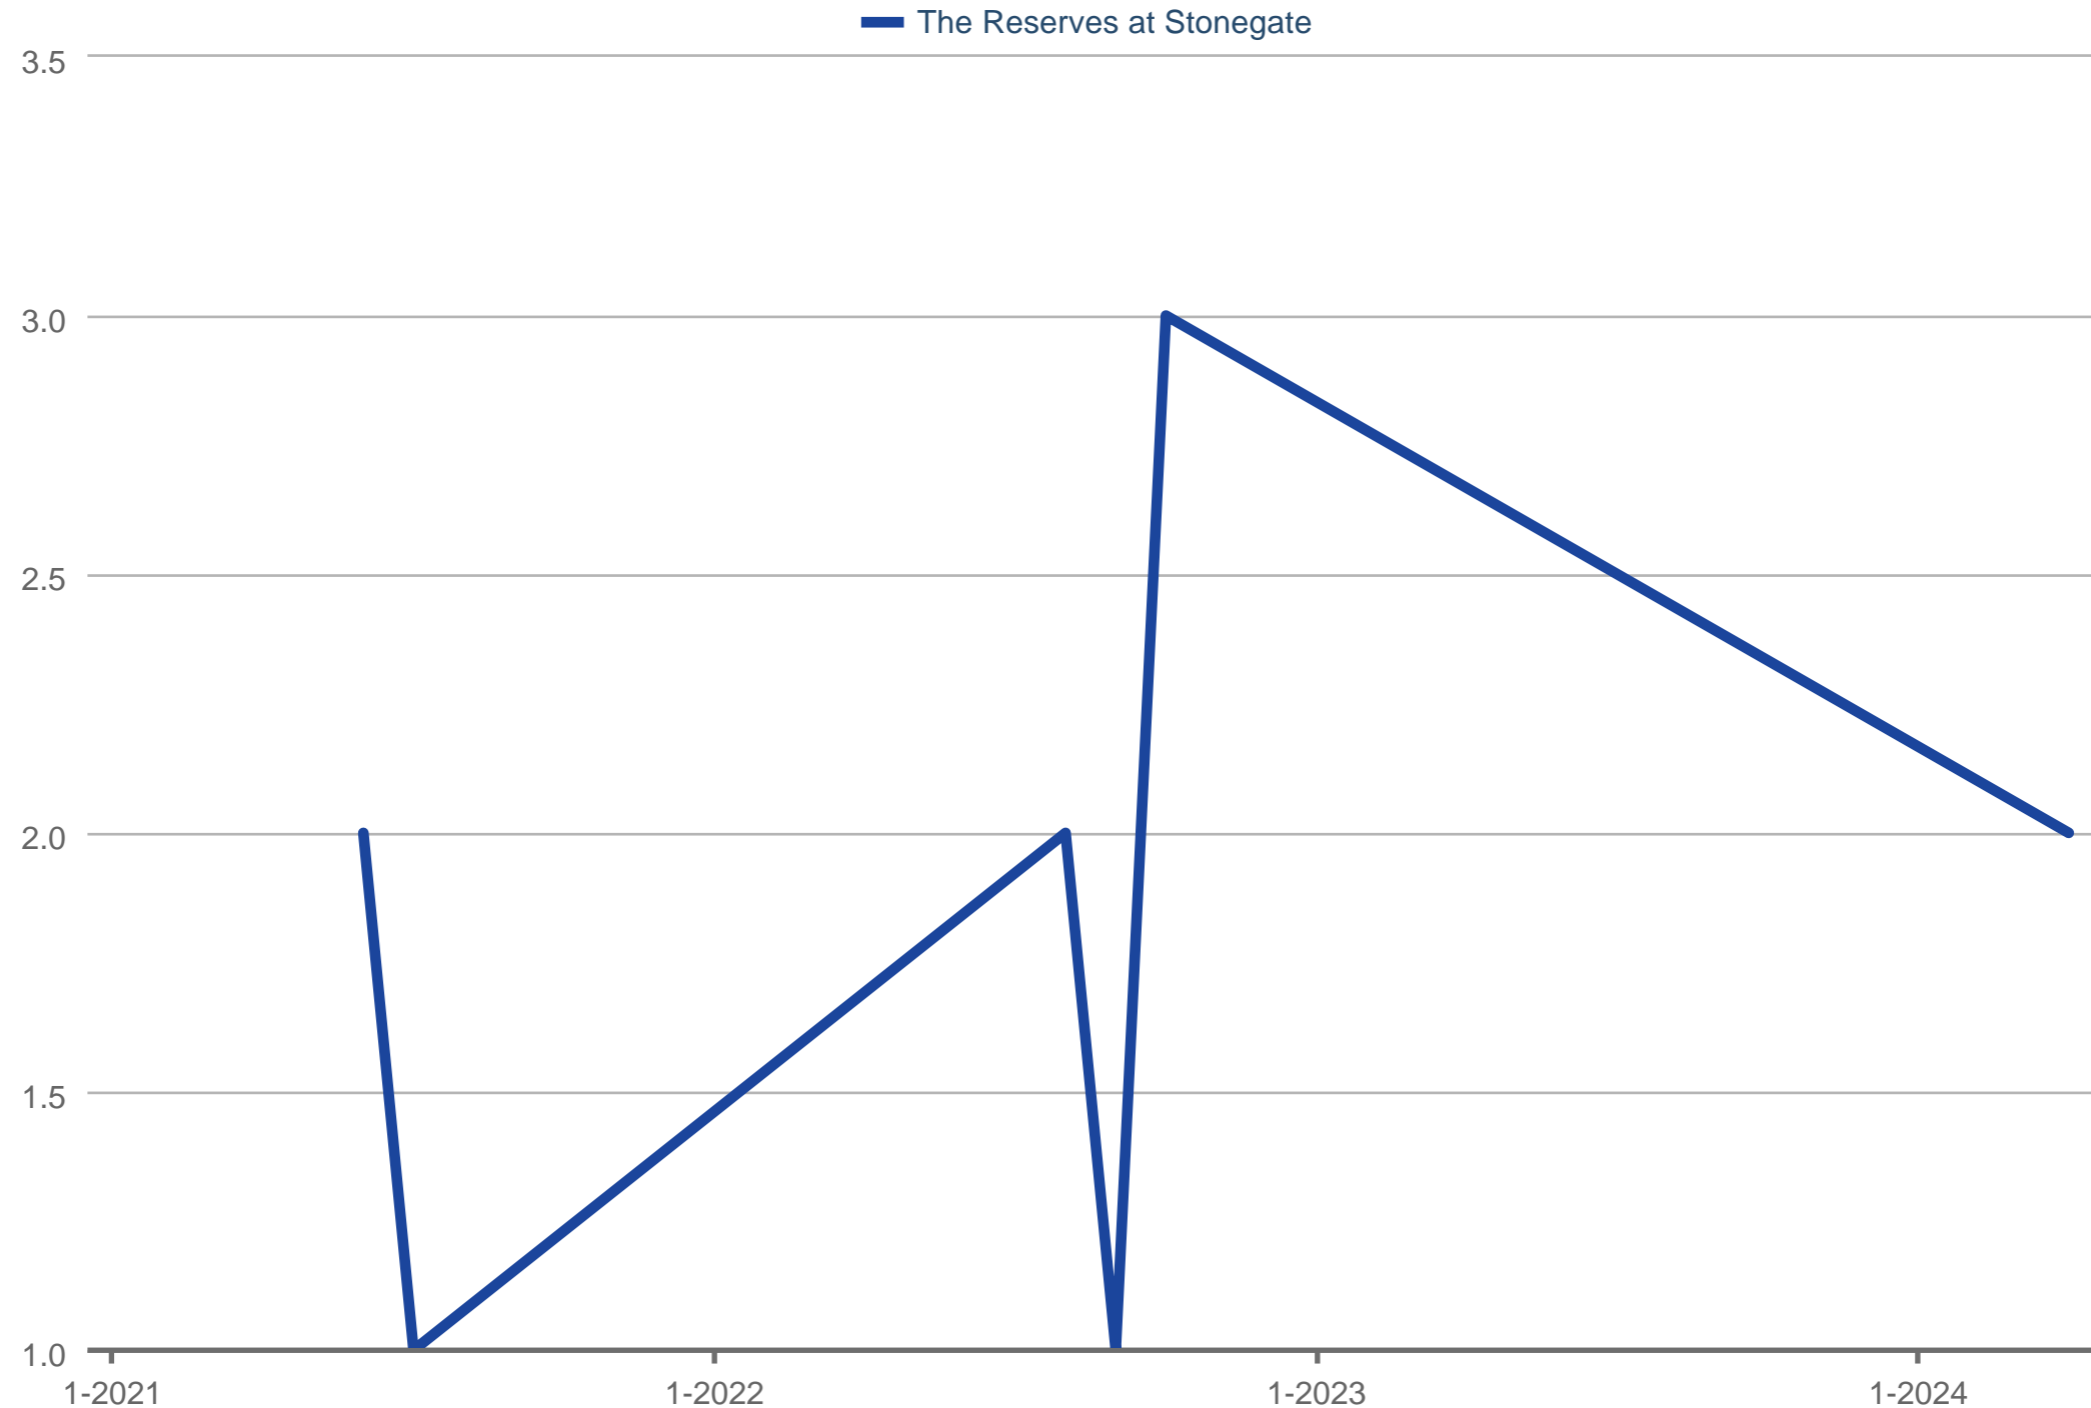

Showings Per Listing

The Reserves at Stonegate

Each data point is one month of activity. Data is from May 7, 2024.