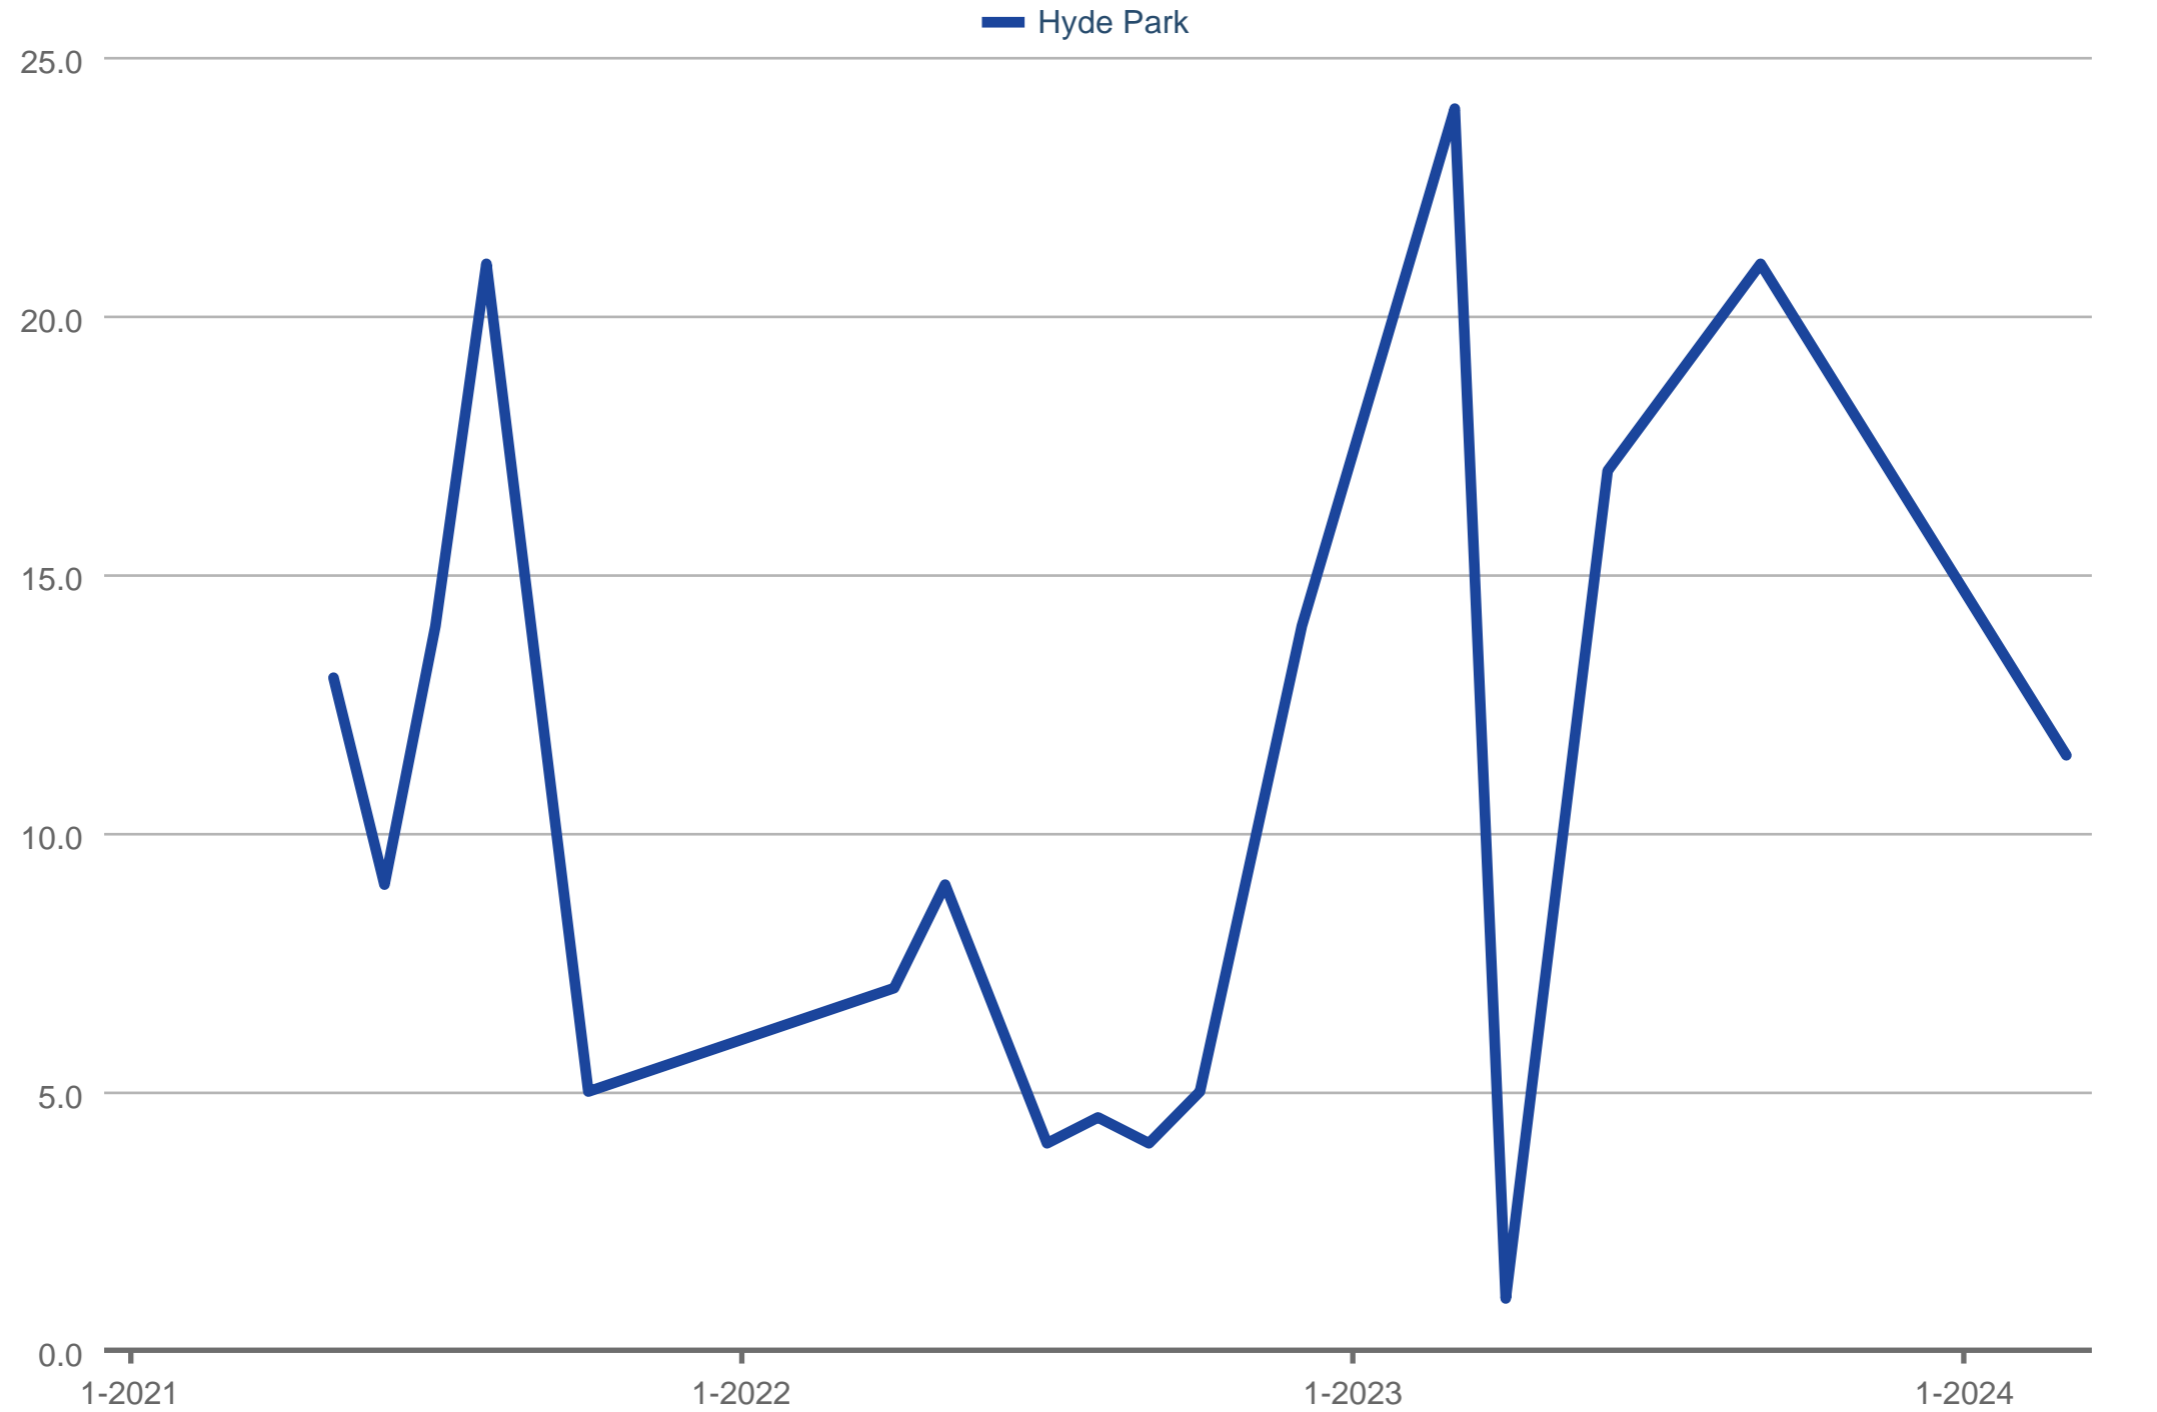

Showings Per Listing

Each data point is one month of activity. Data is from April 25, 2024.

All data from RMLS Alliance. InfoSparks © 2024 ShowingTime.