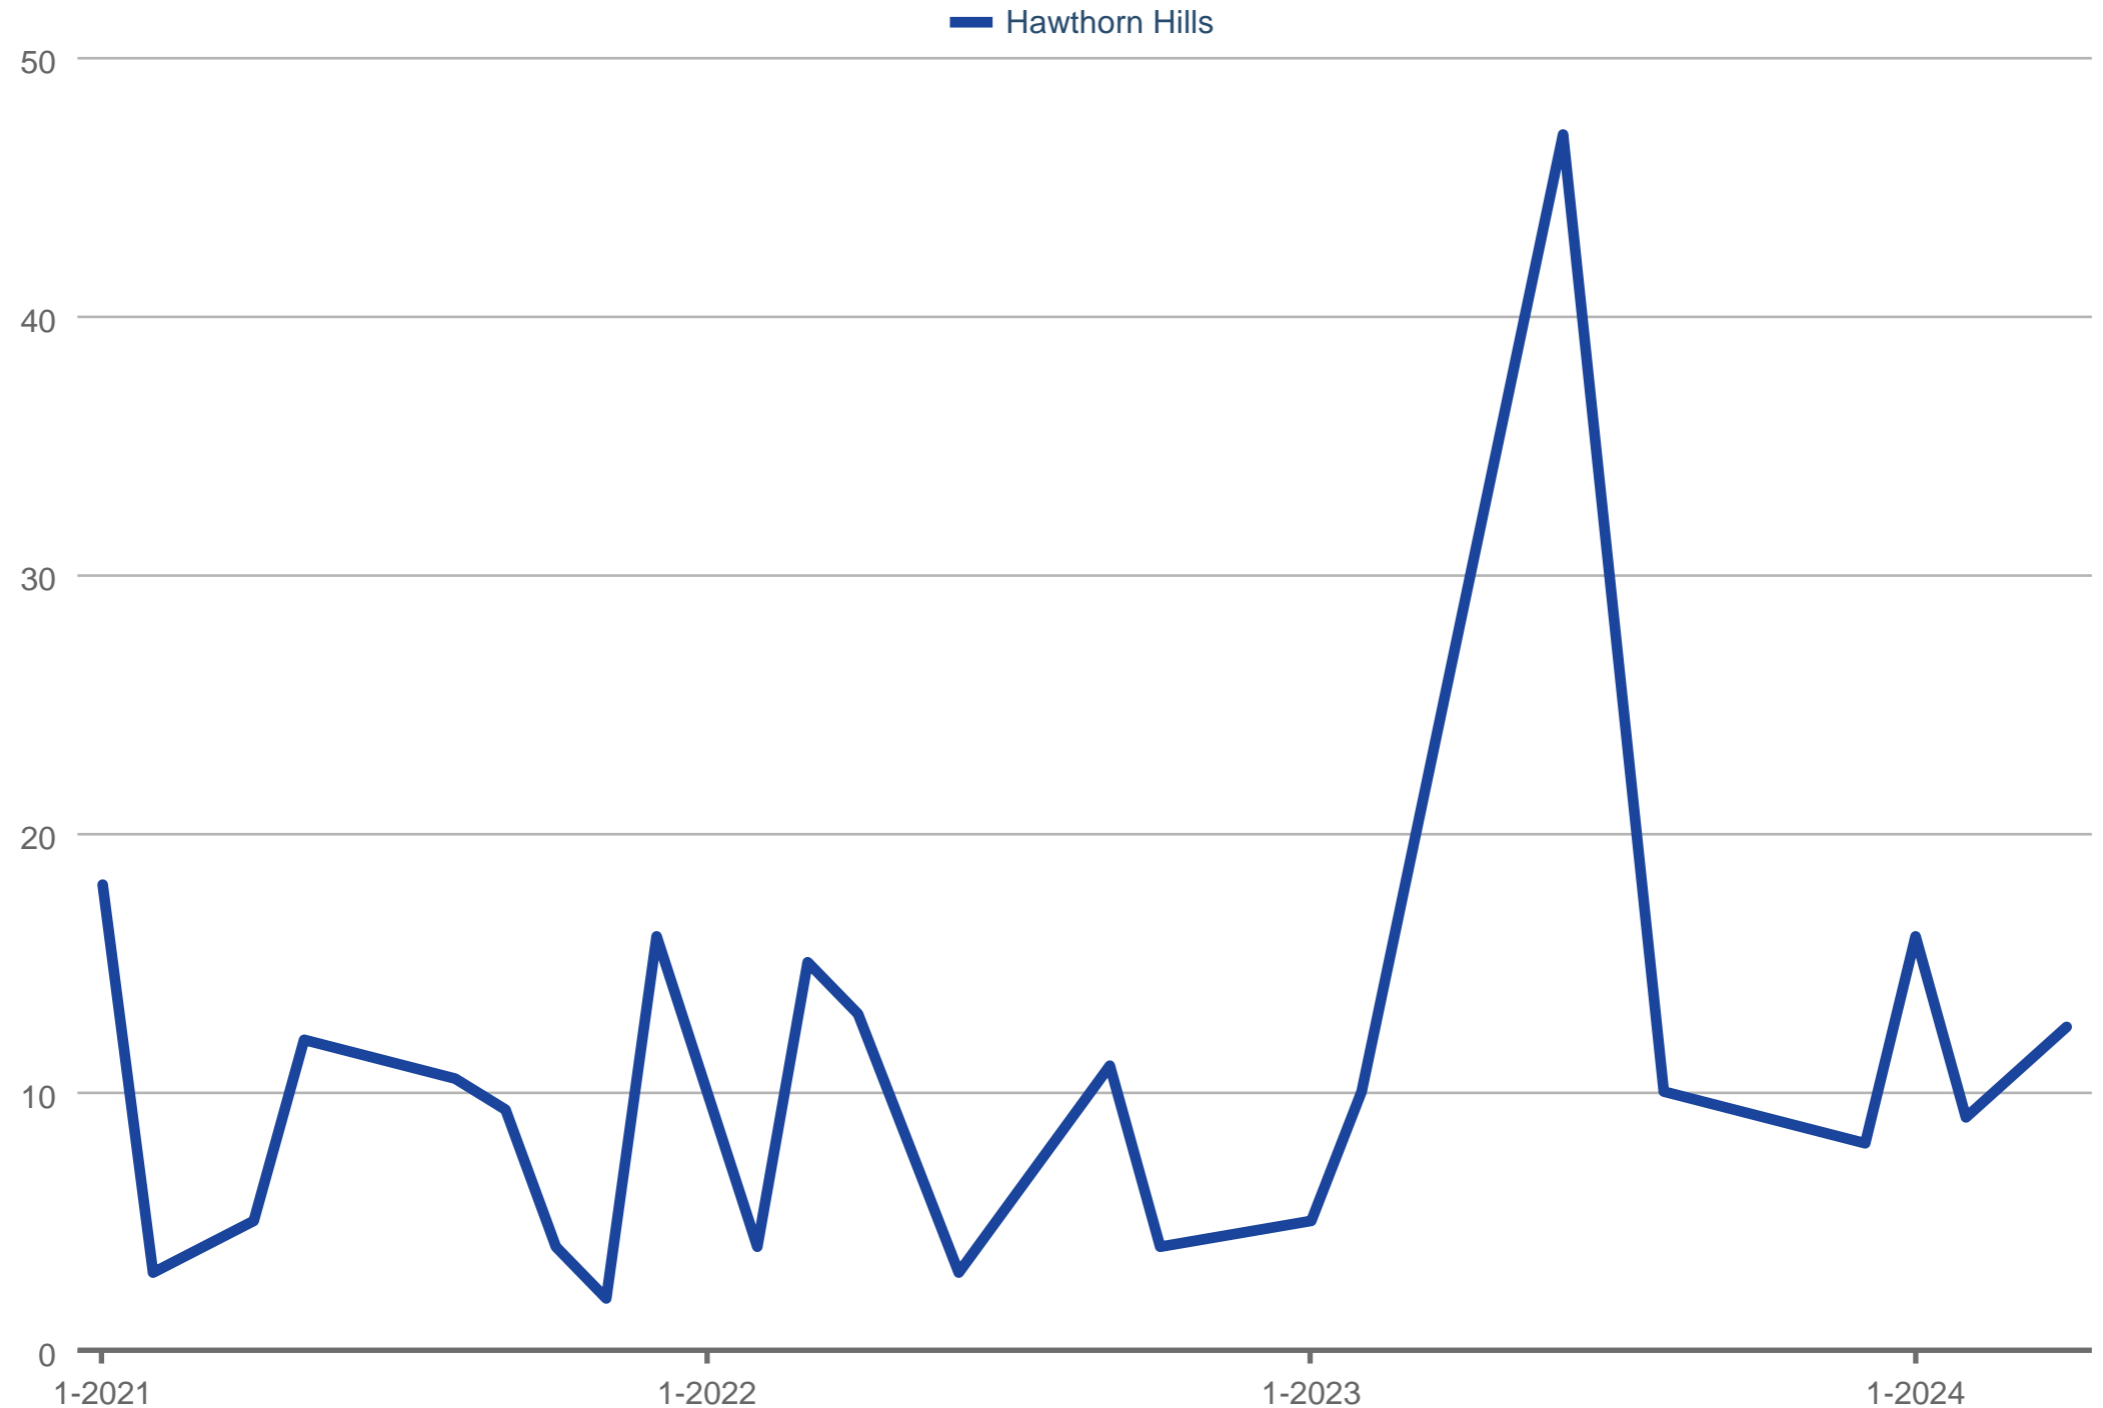

Average Showings to Pending

Hawthorn Hills

Each data point is one month of activity. Data is from May 28, 2024.