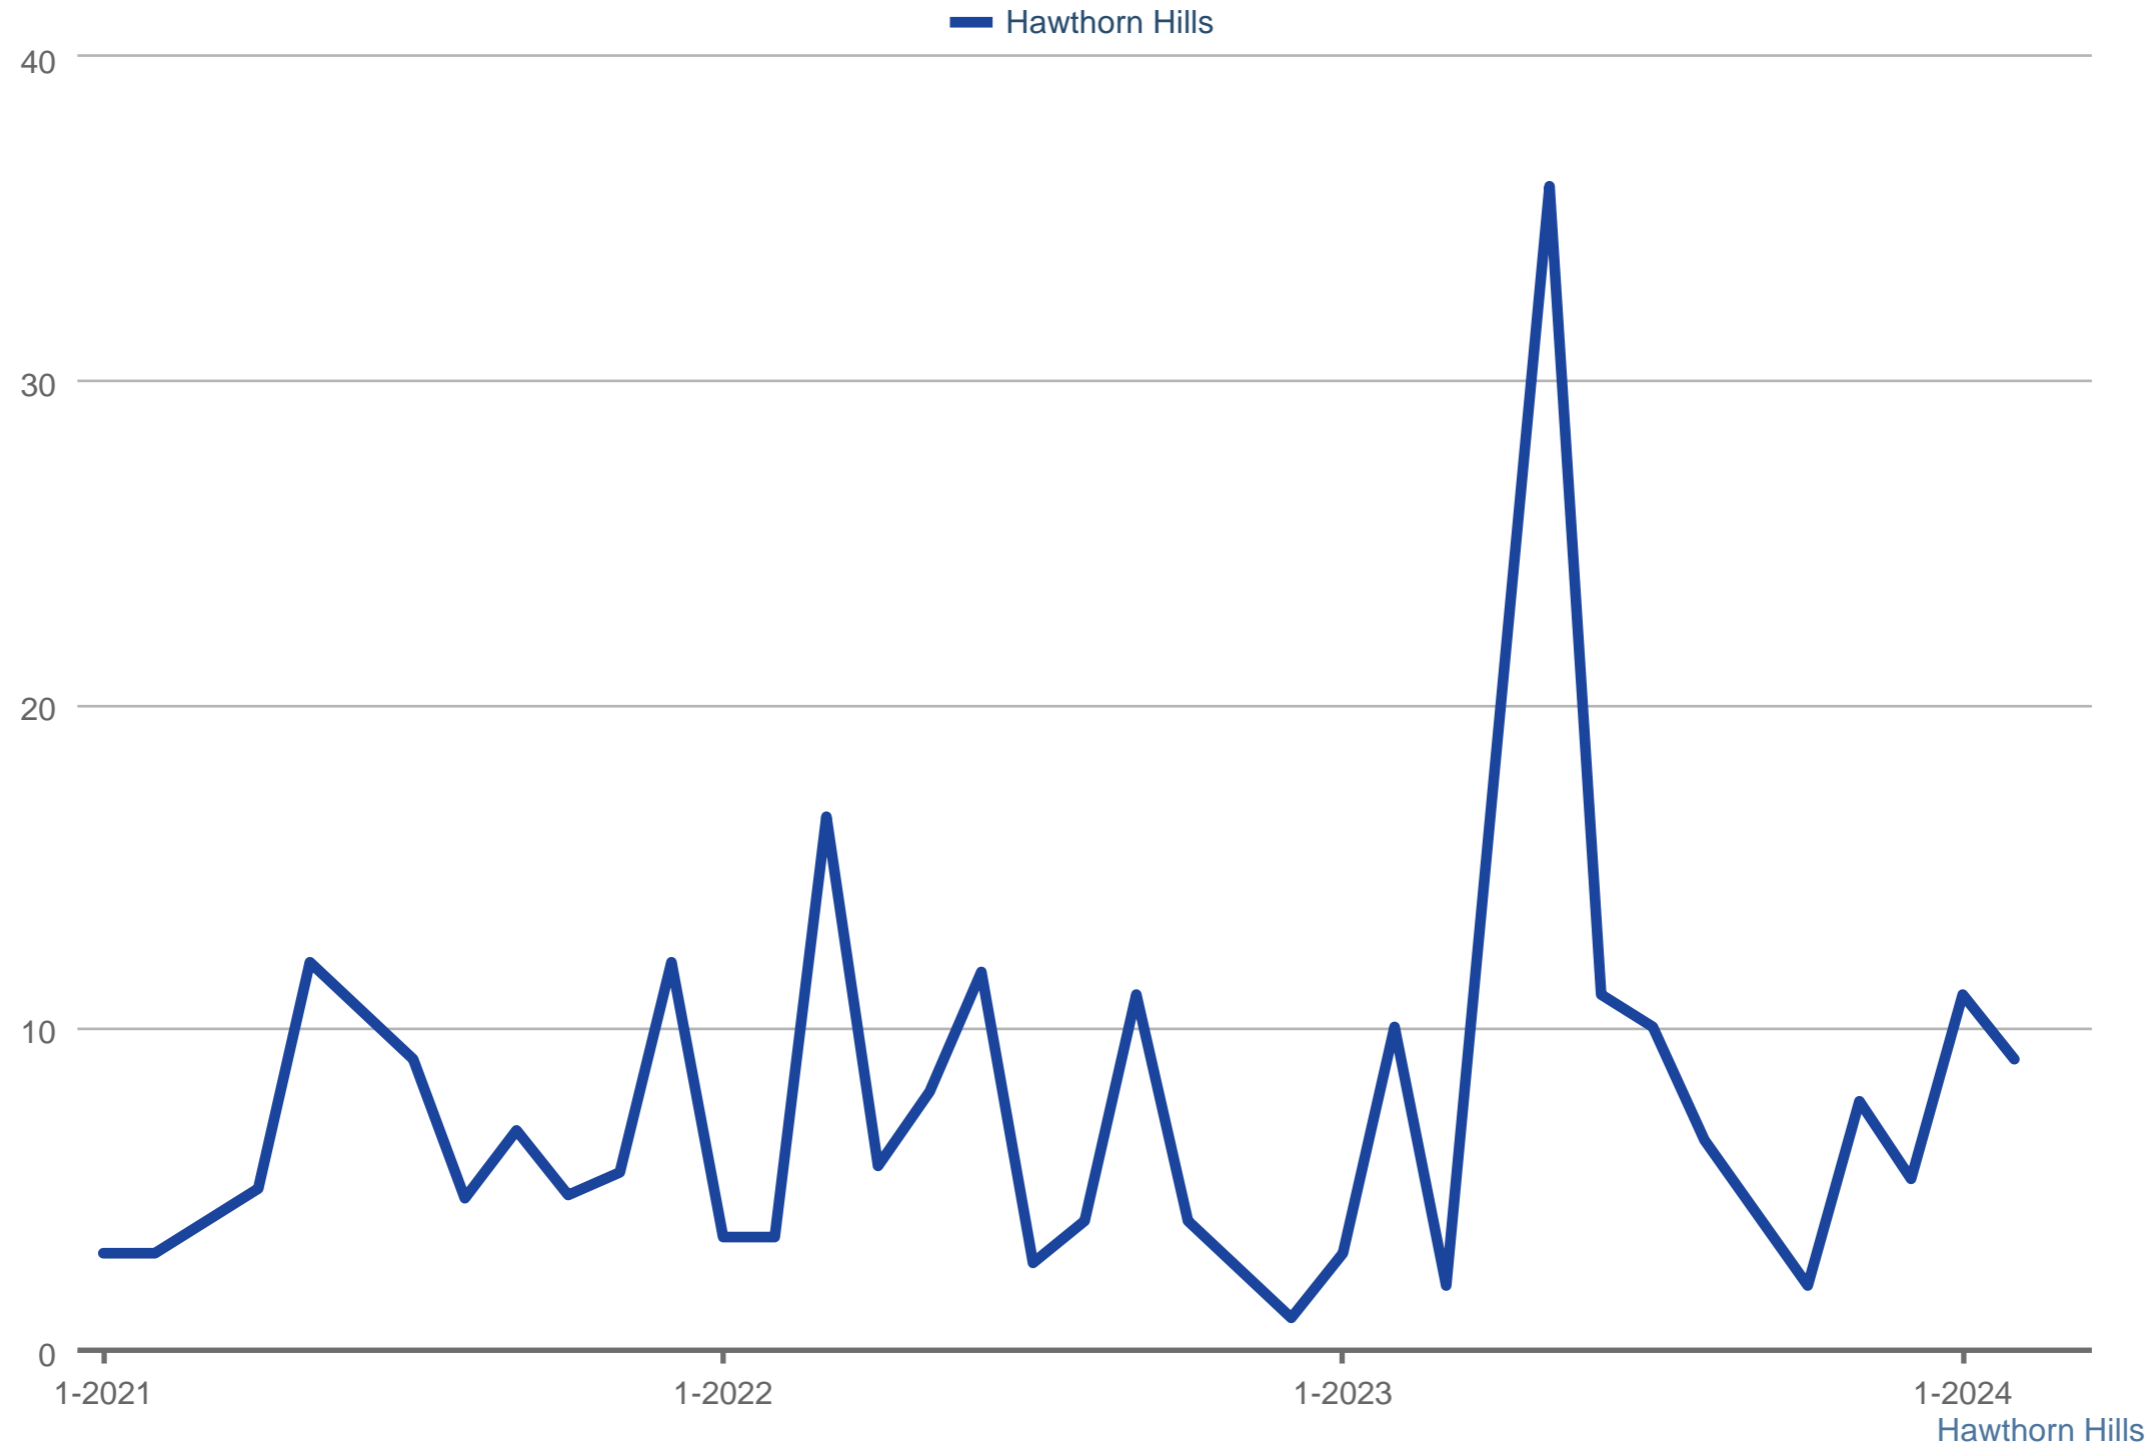

Showings Per Listing

Each data point is one month of activity. Data is from April 19, 2024.