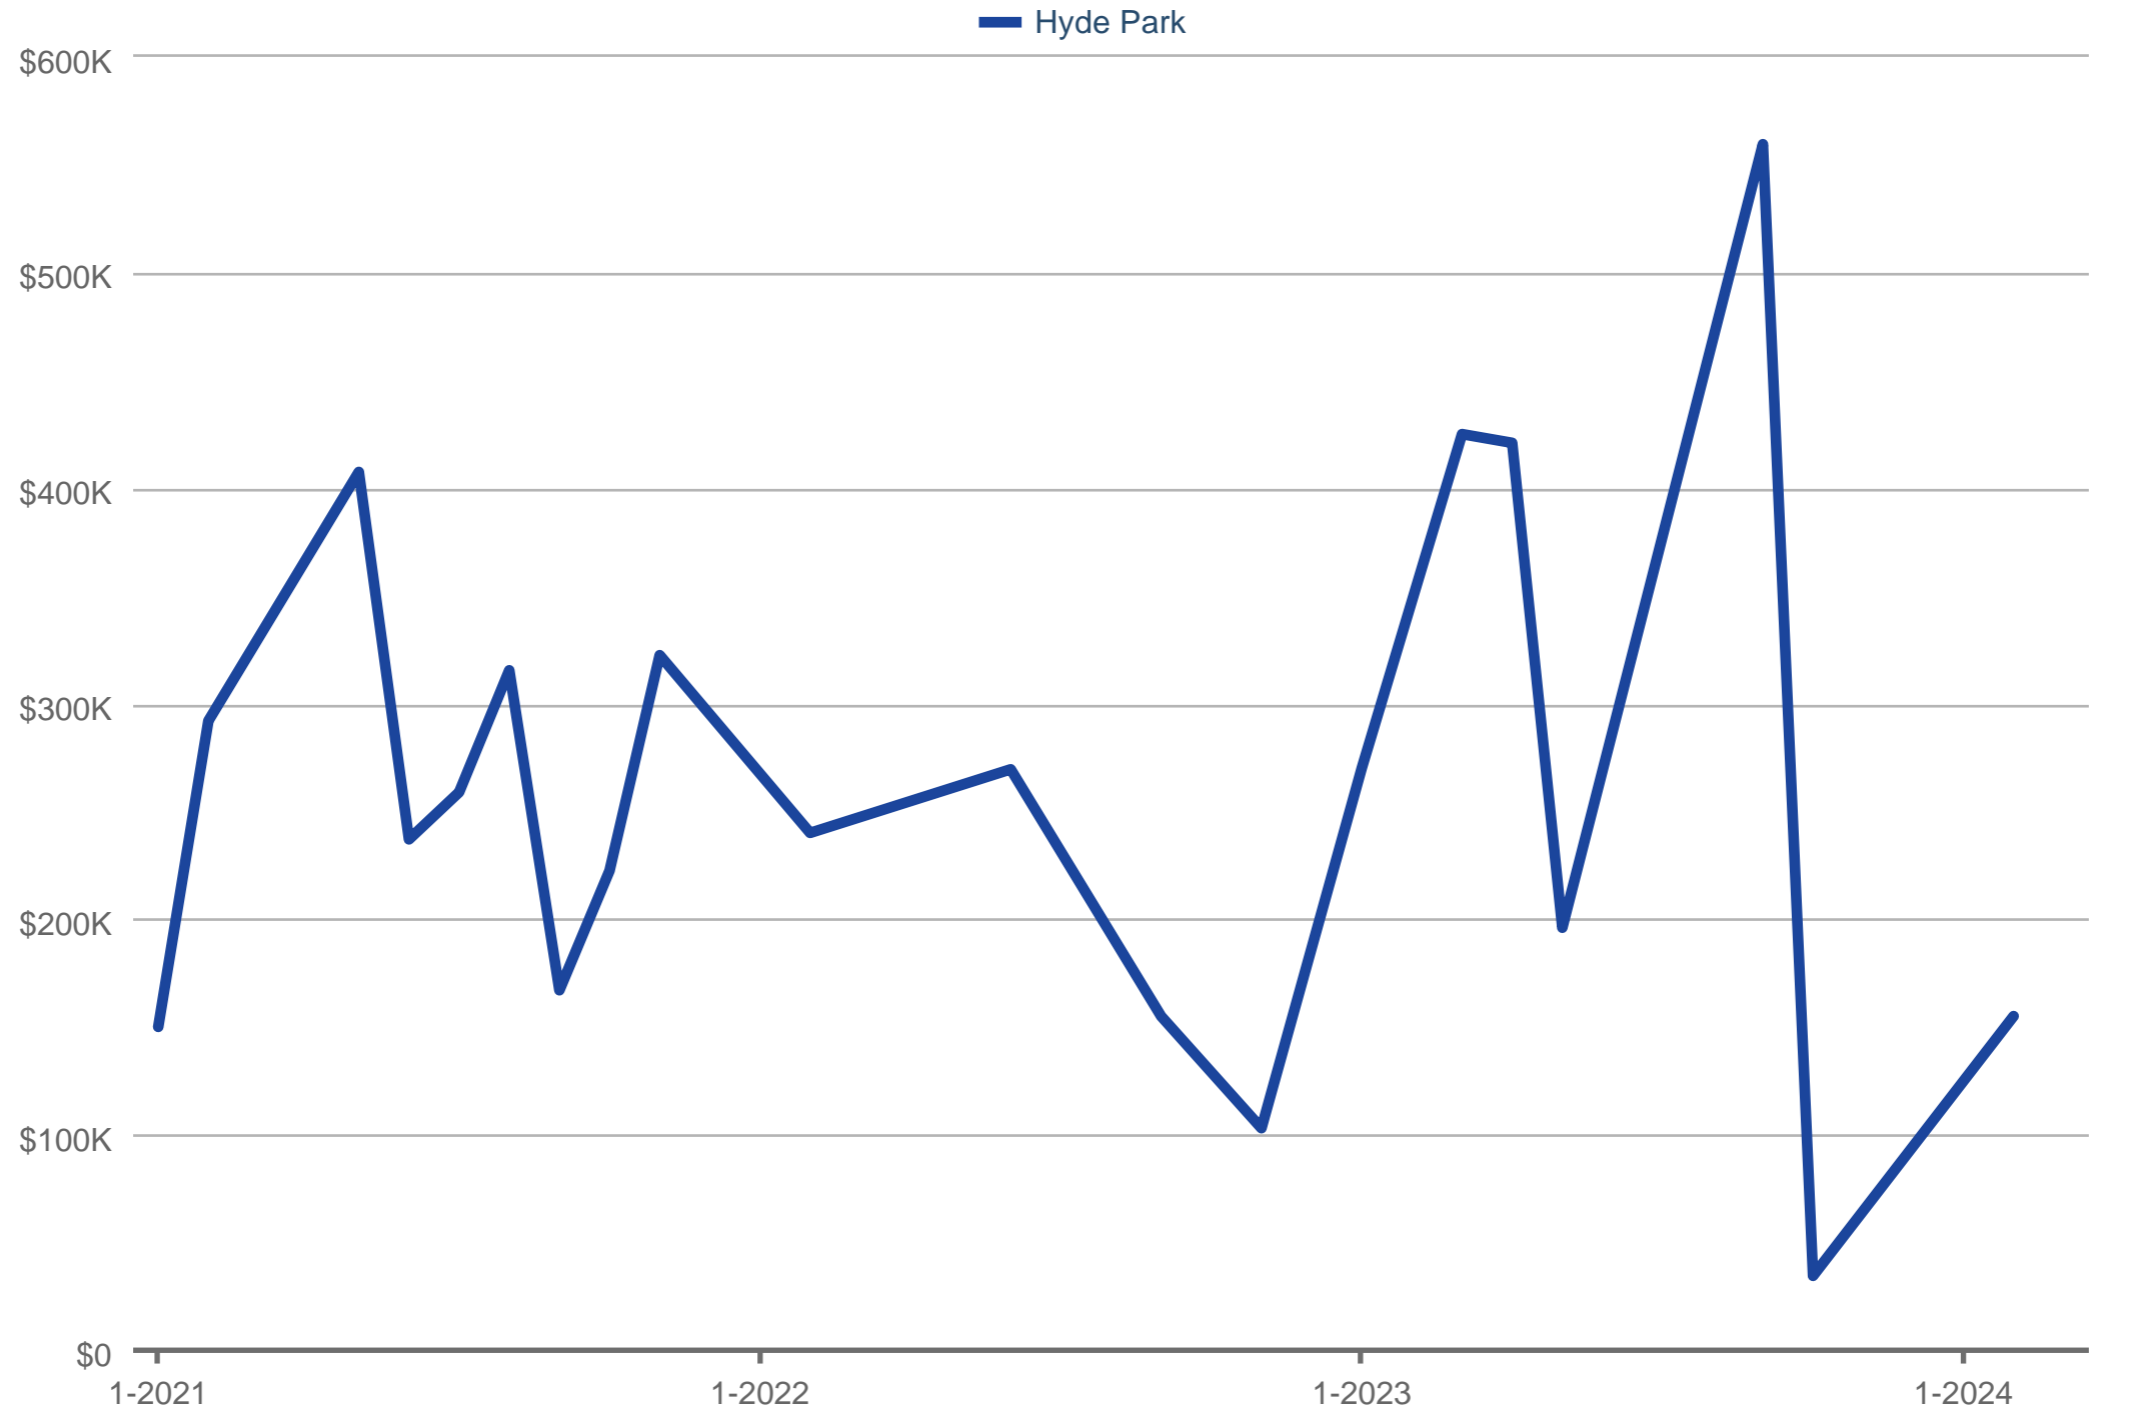

### Average Sales Price

Each data point is one month of activity. Data is from April 26, 2024.