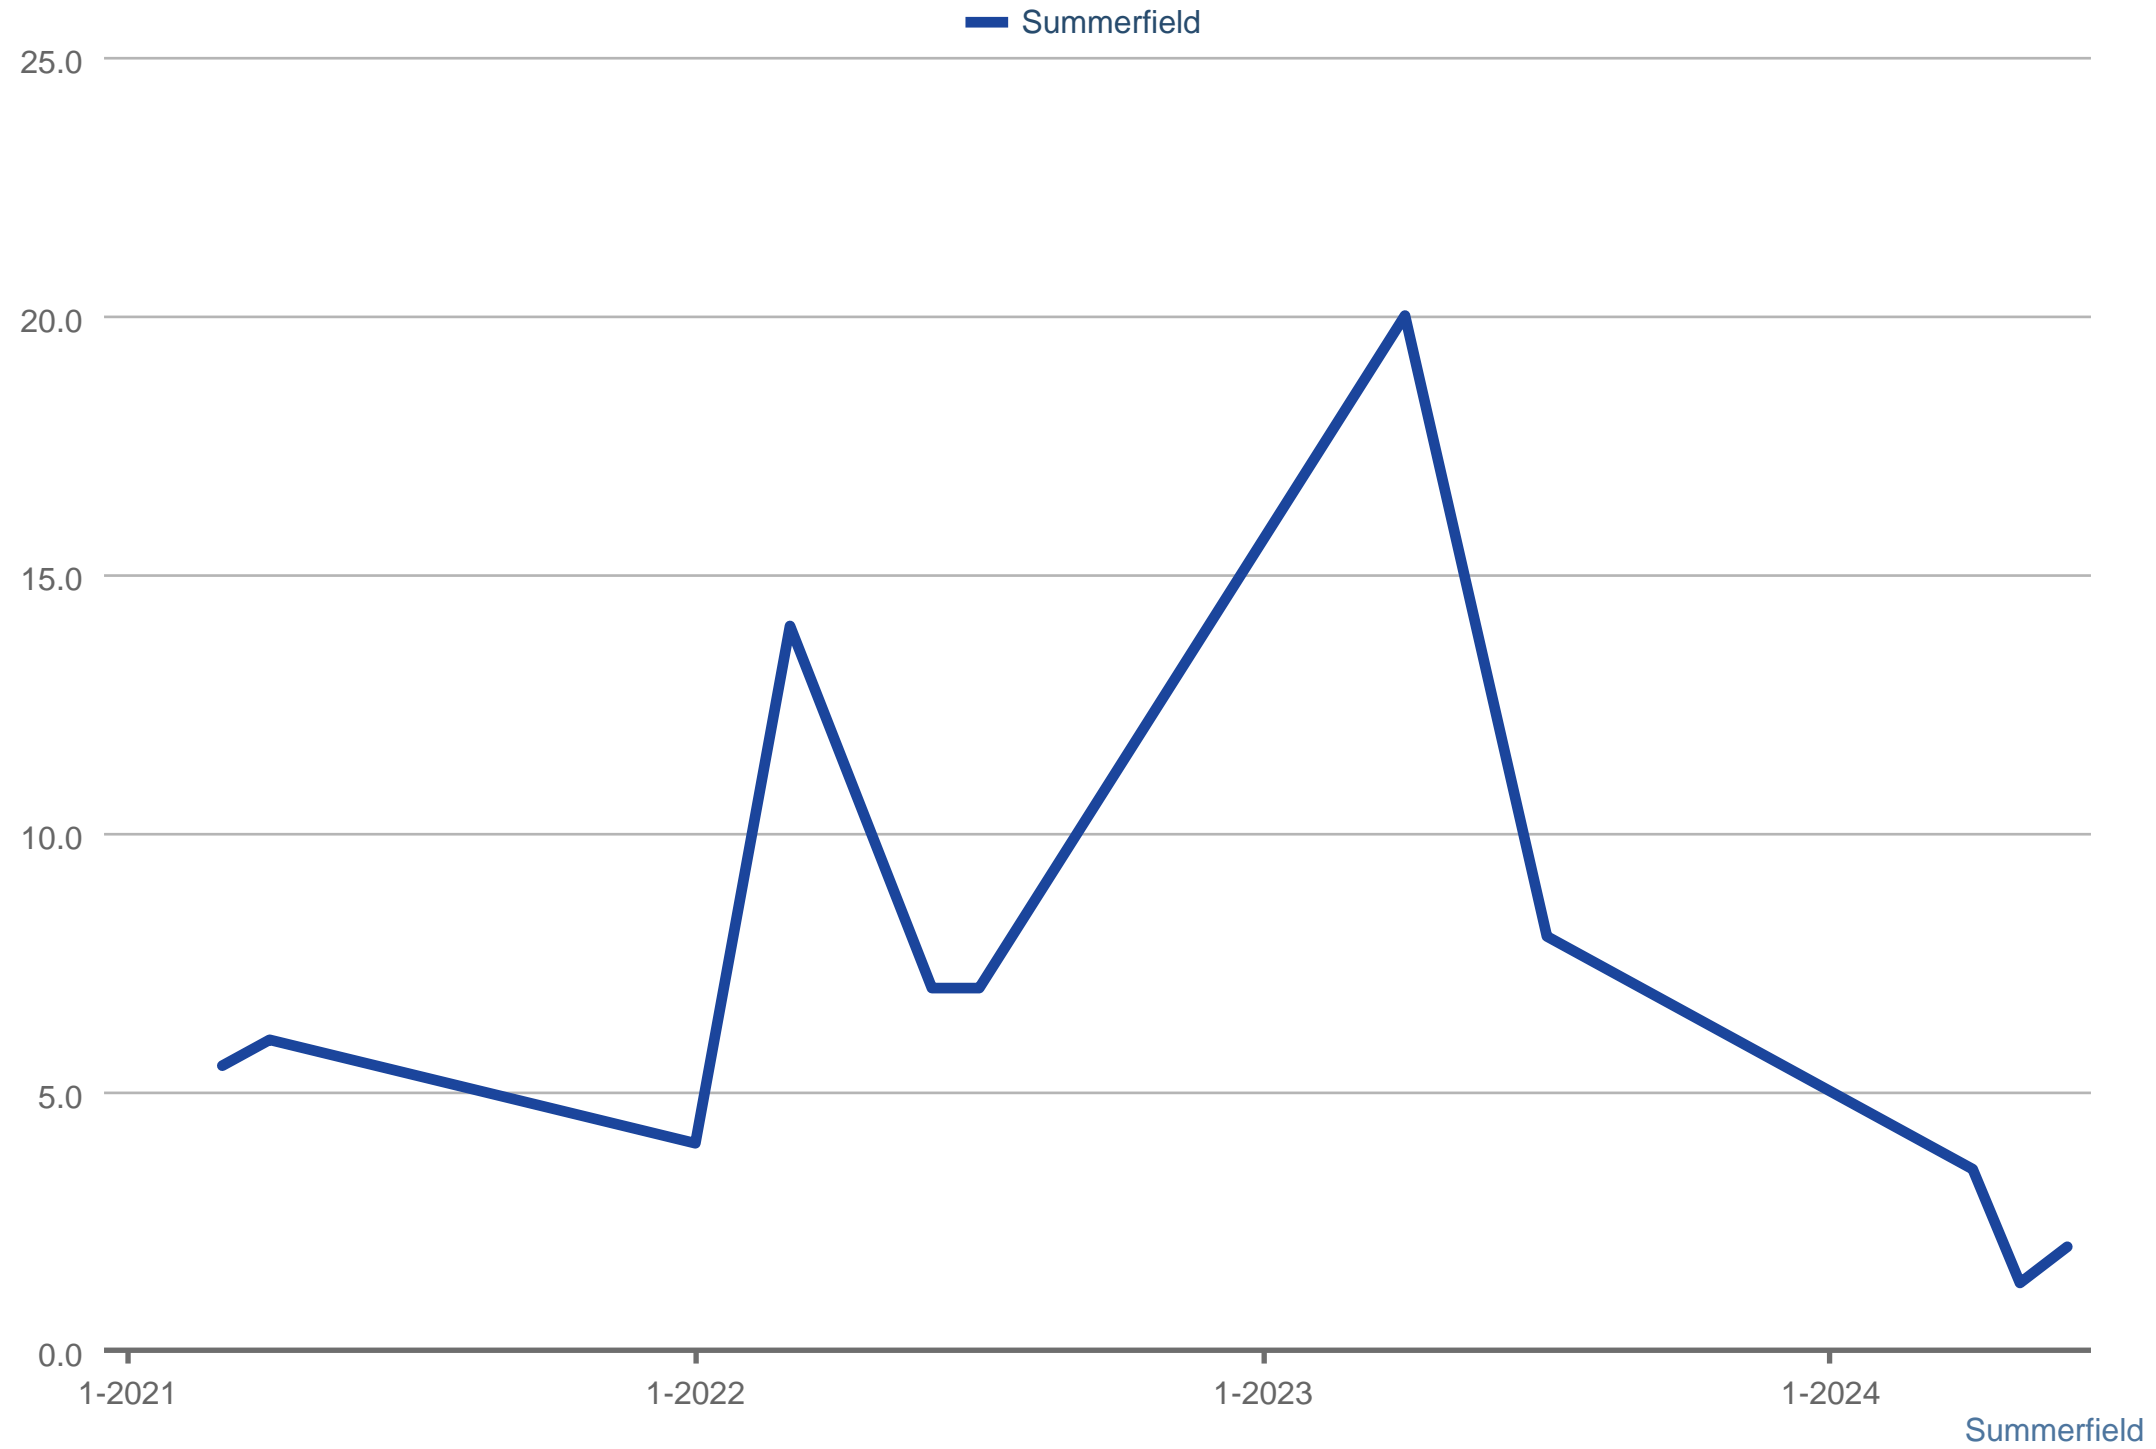

### Showings Per Listing

Each data point is one month of activity. Data is from July 27, 2024.