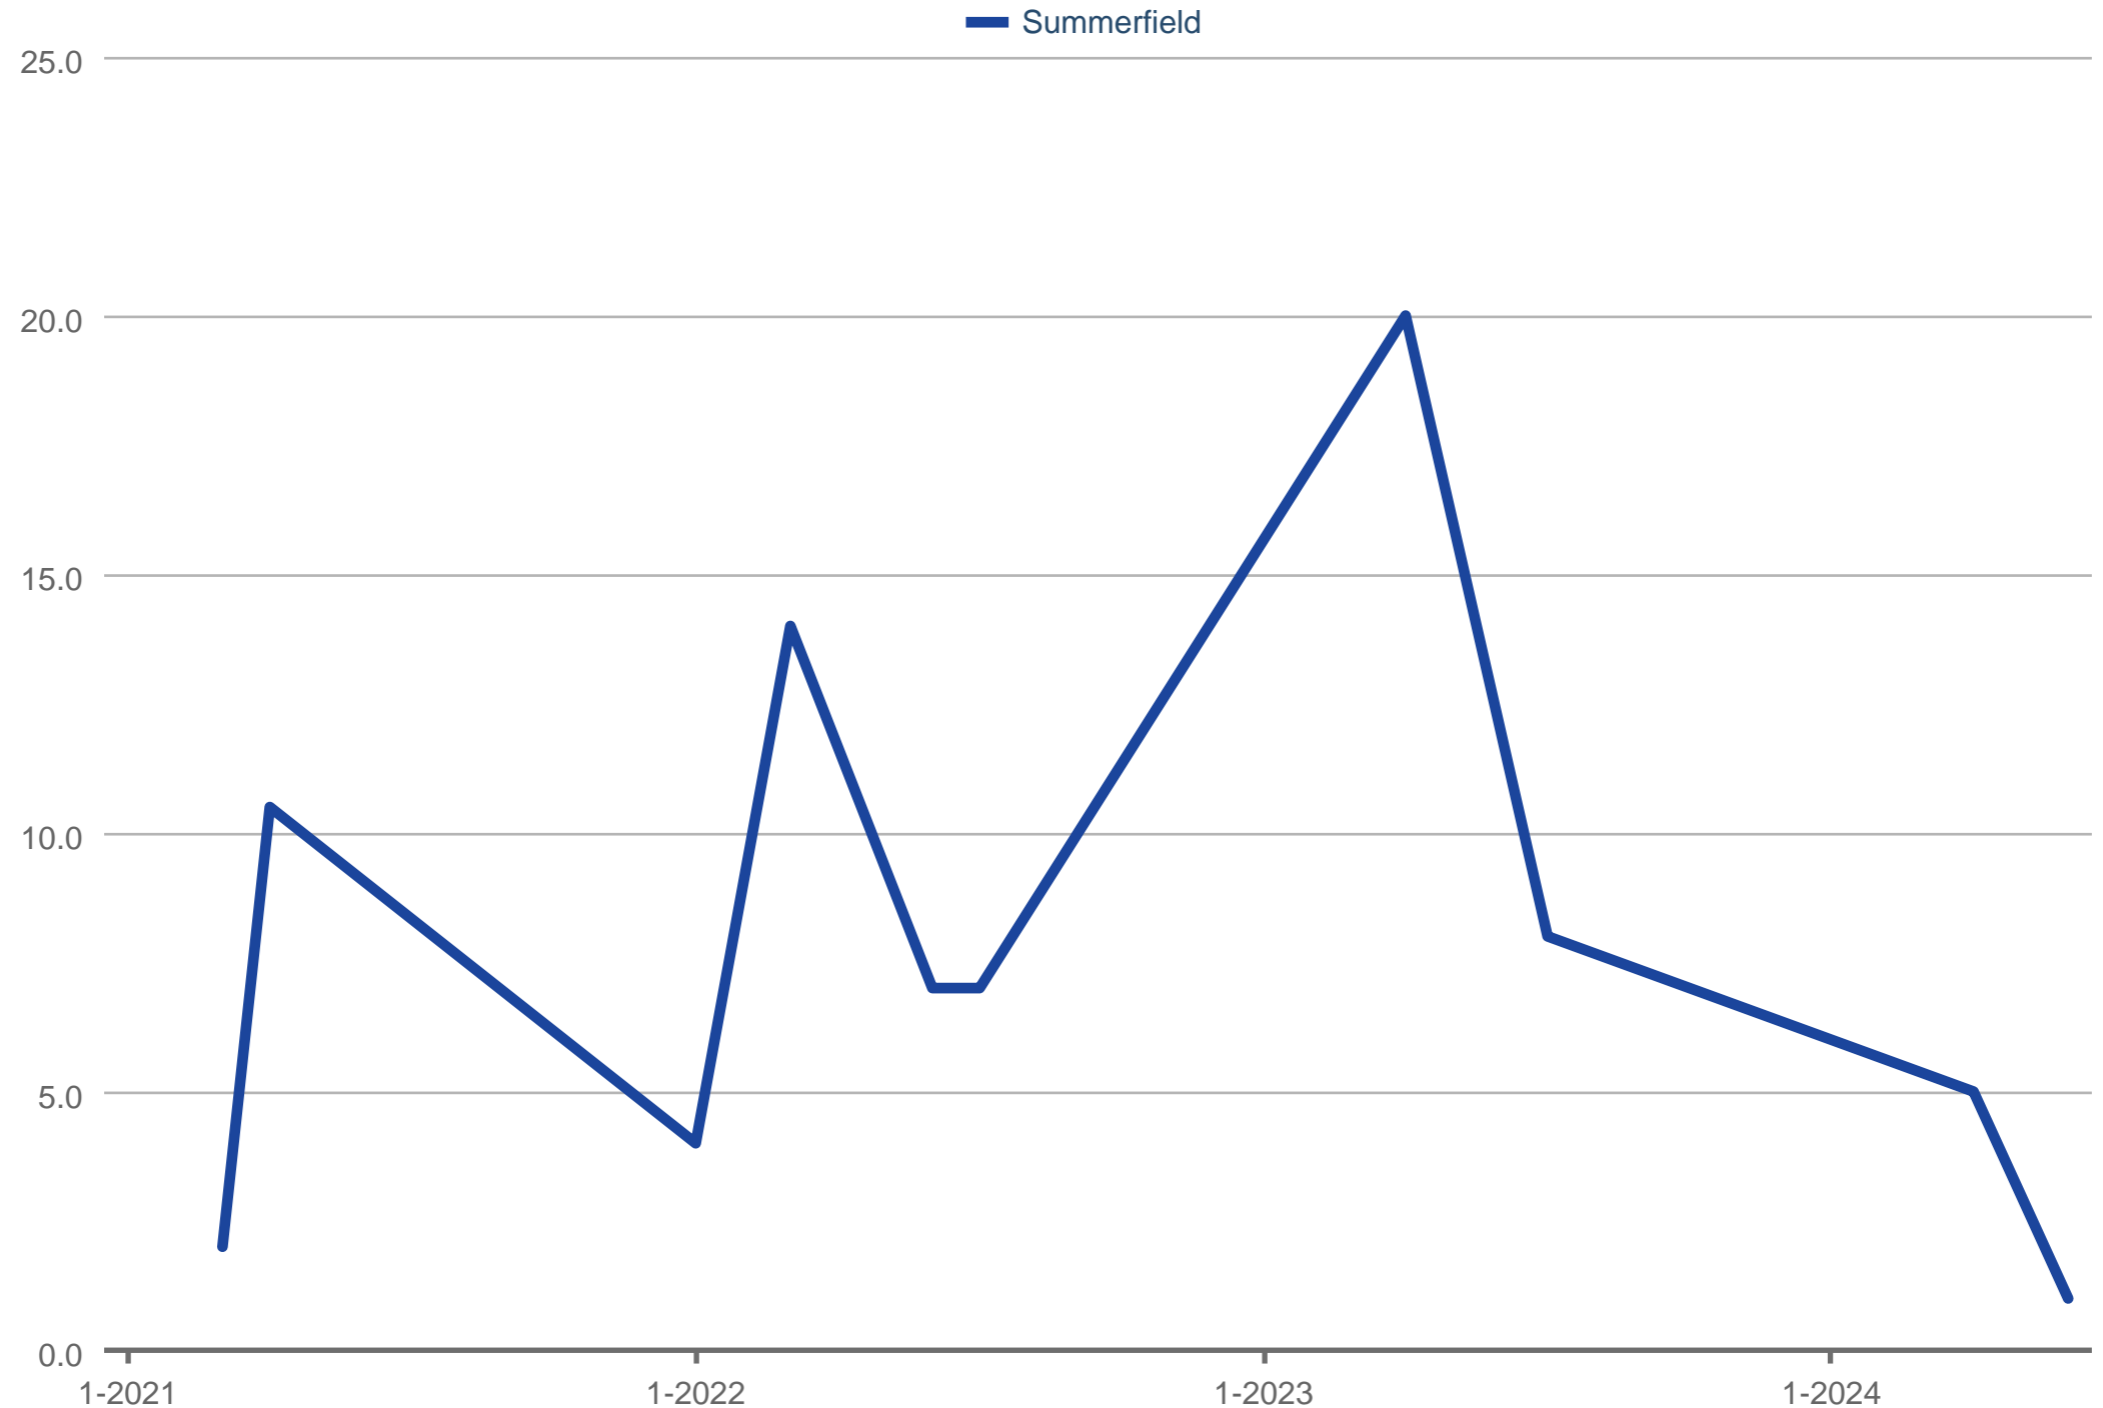

Average Showings to Pending

Each data point is one month of activity. Data is from July 27, 2024.

All data from RMLS Alliance. InfoSparks © 2024 ShowingTime.