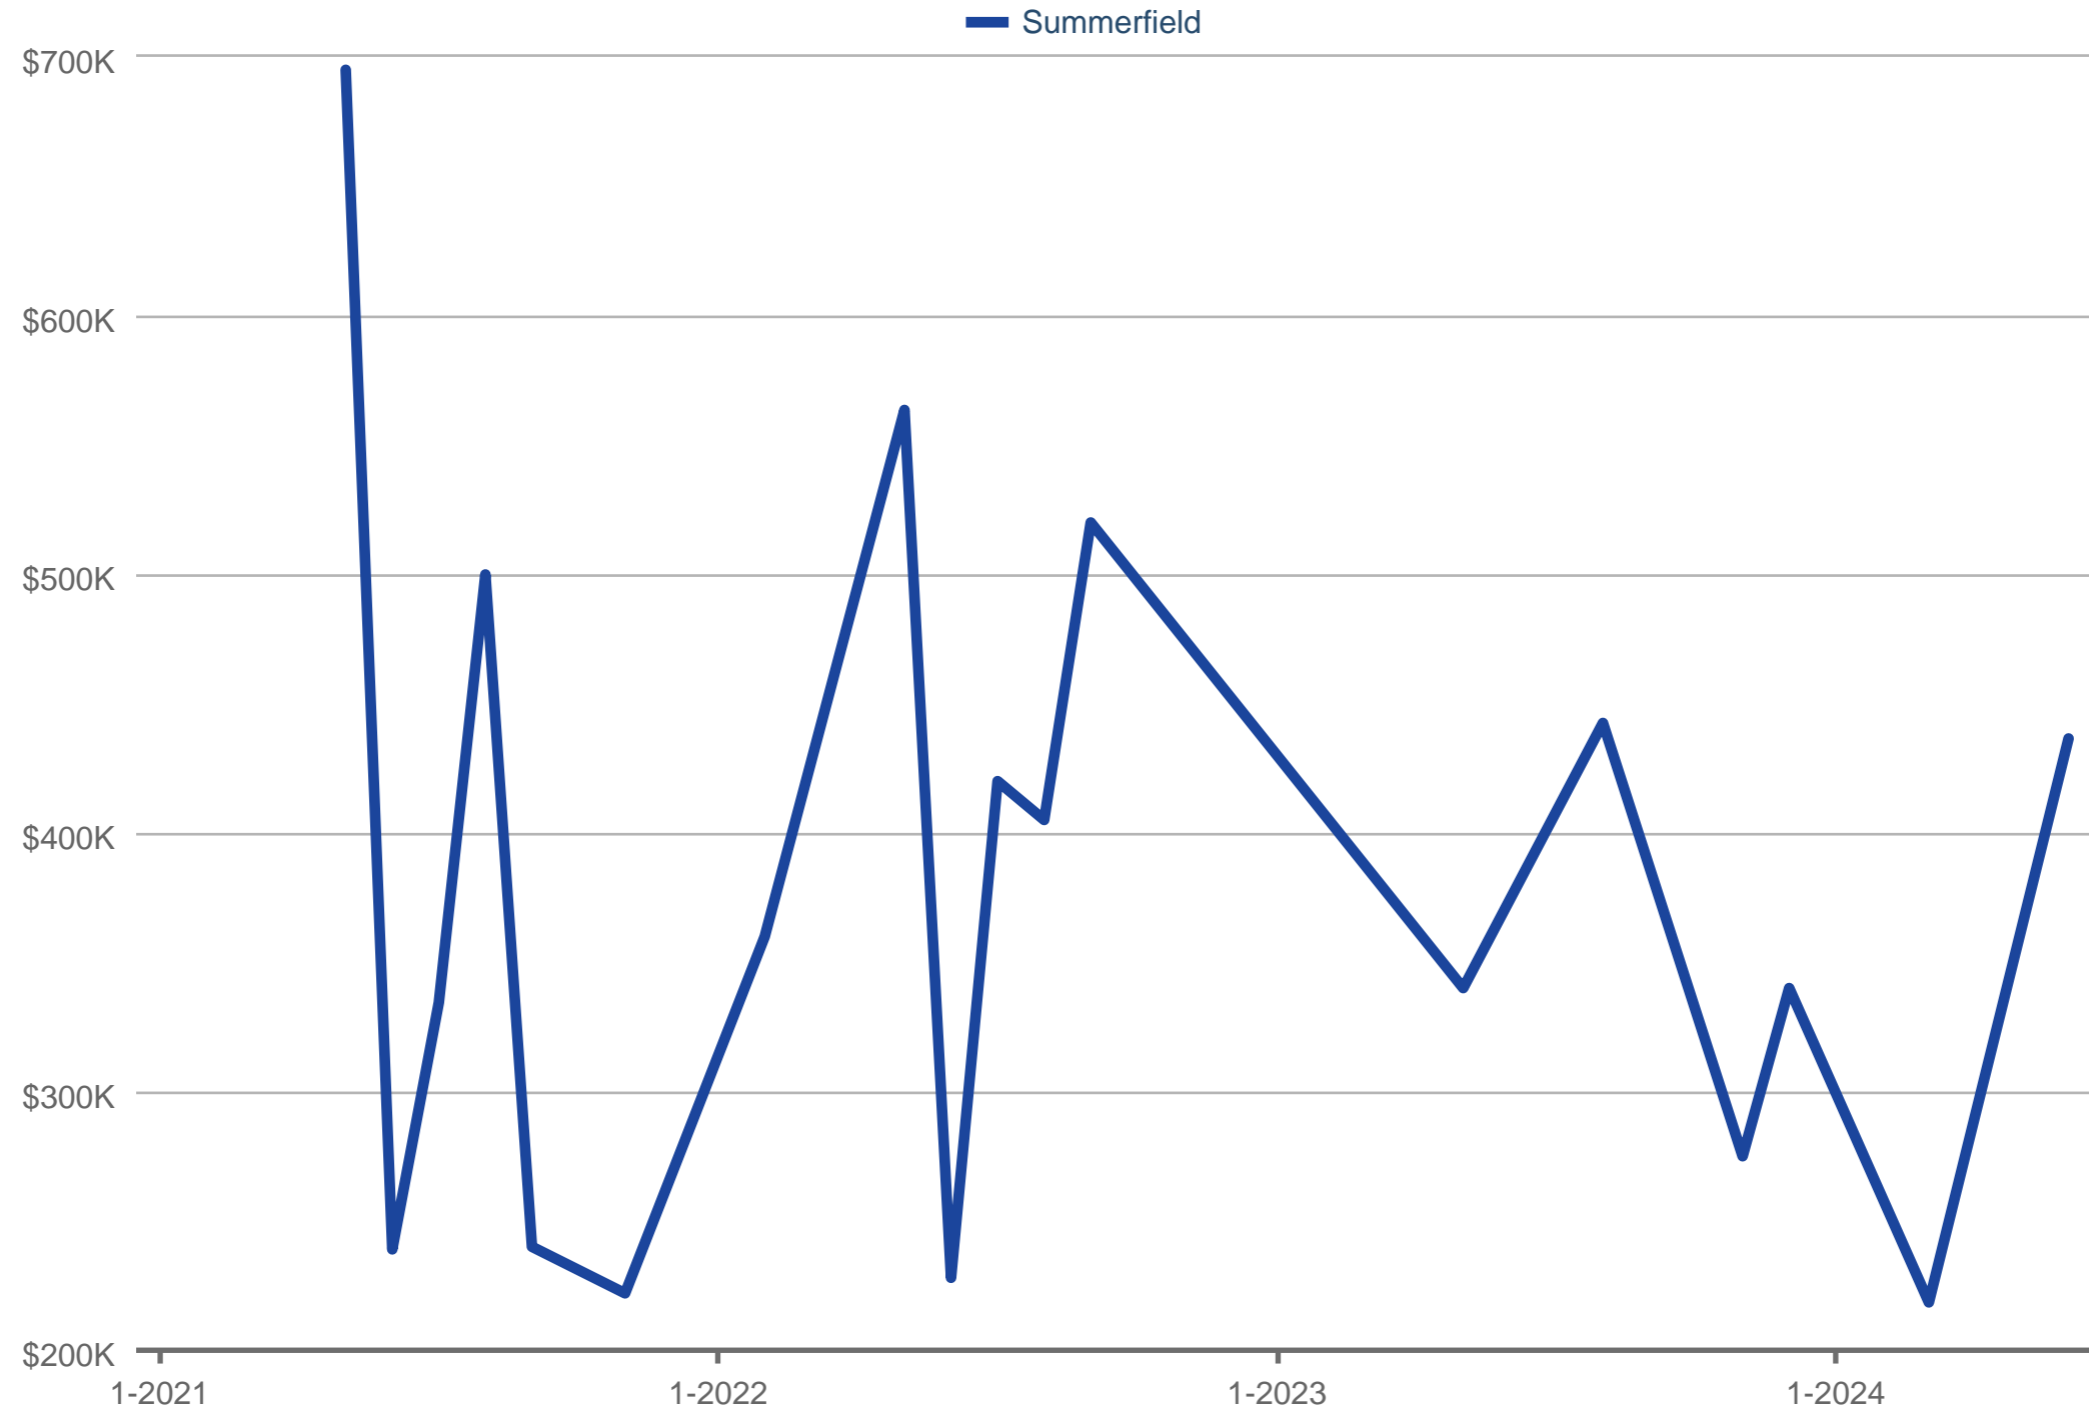

Dollar Volume of Closed Sales

Summerfield

Each data point is one month of activity. Data is from July 27, 2024.

All data from RMLS Alliance. InfoSparks © 2024 ShowingTime.