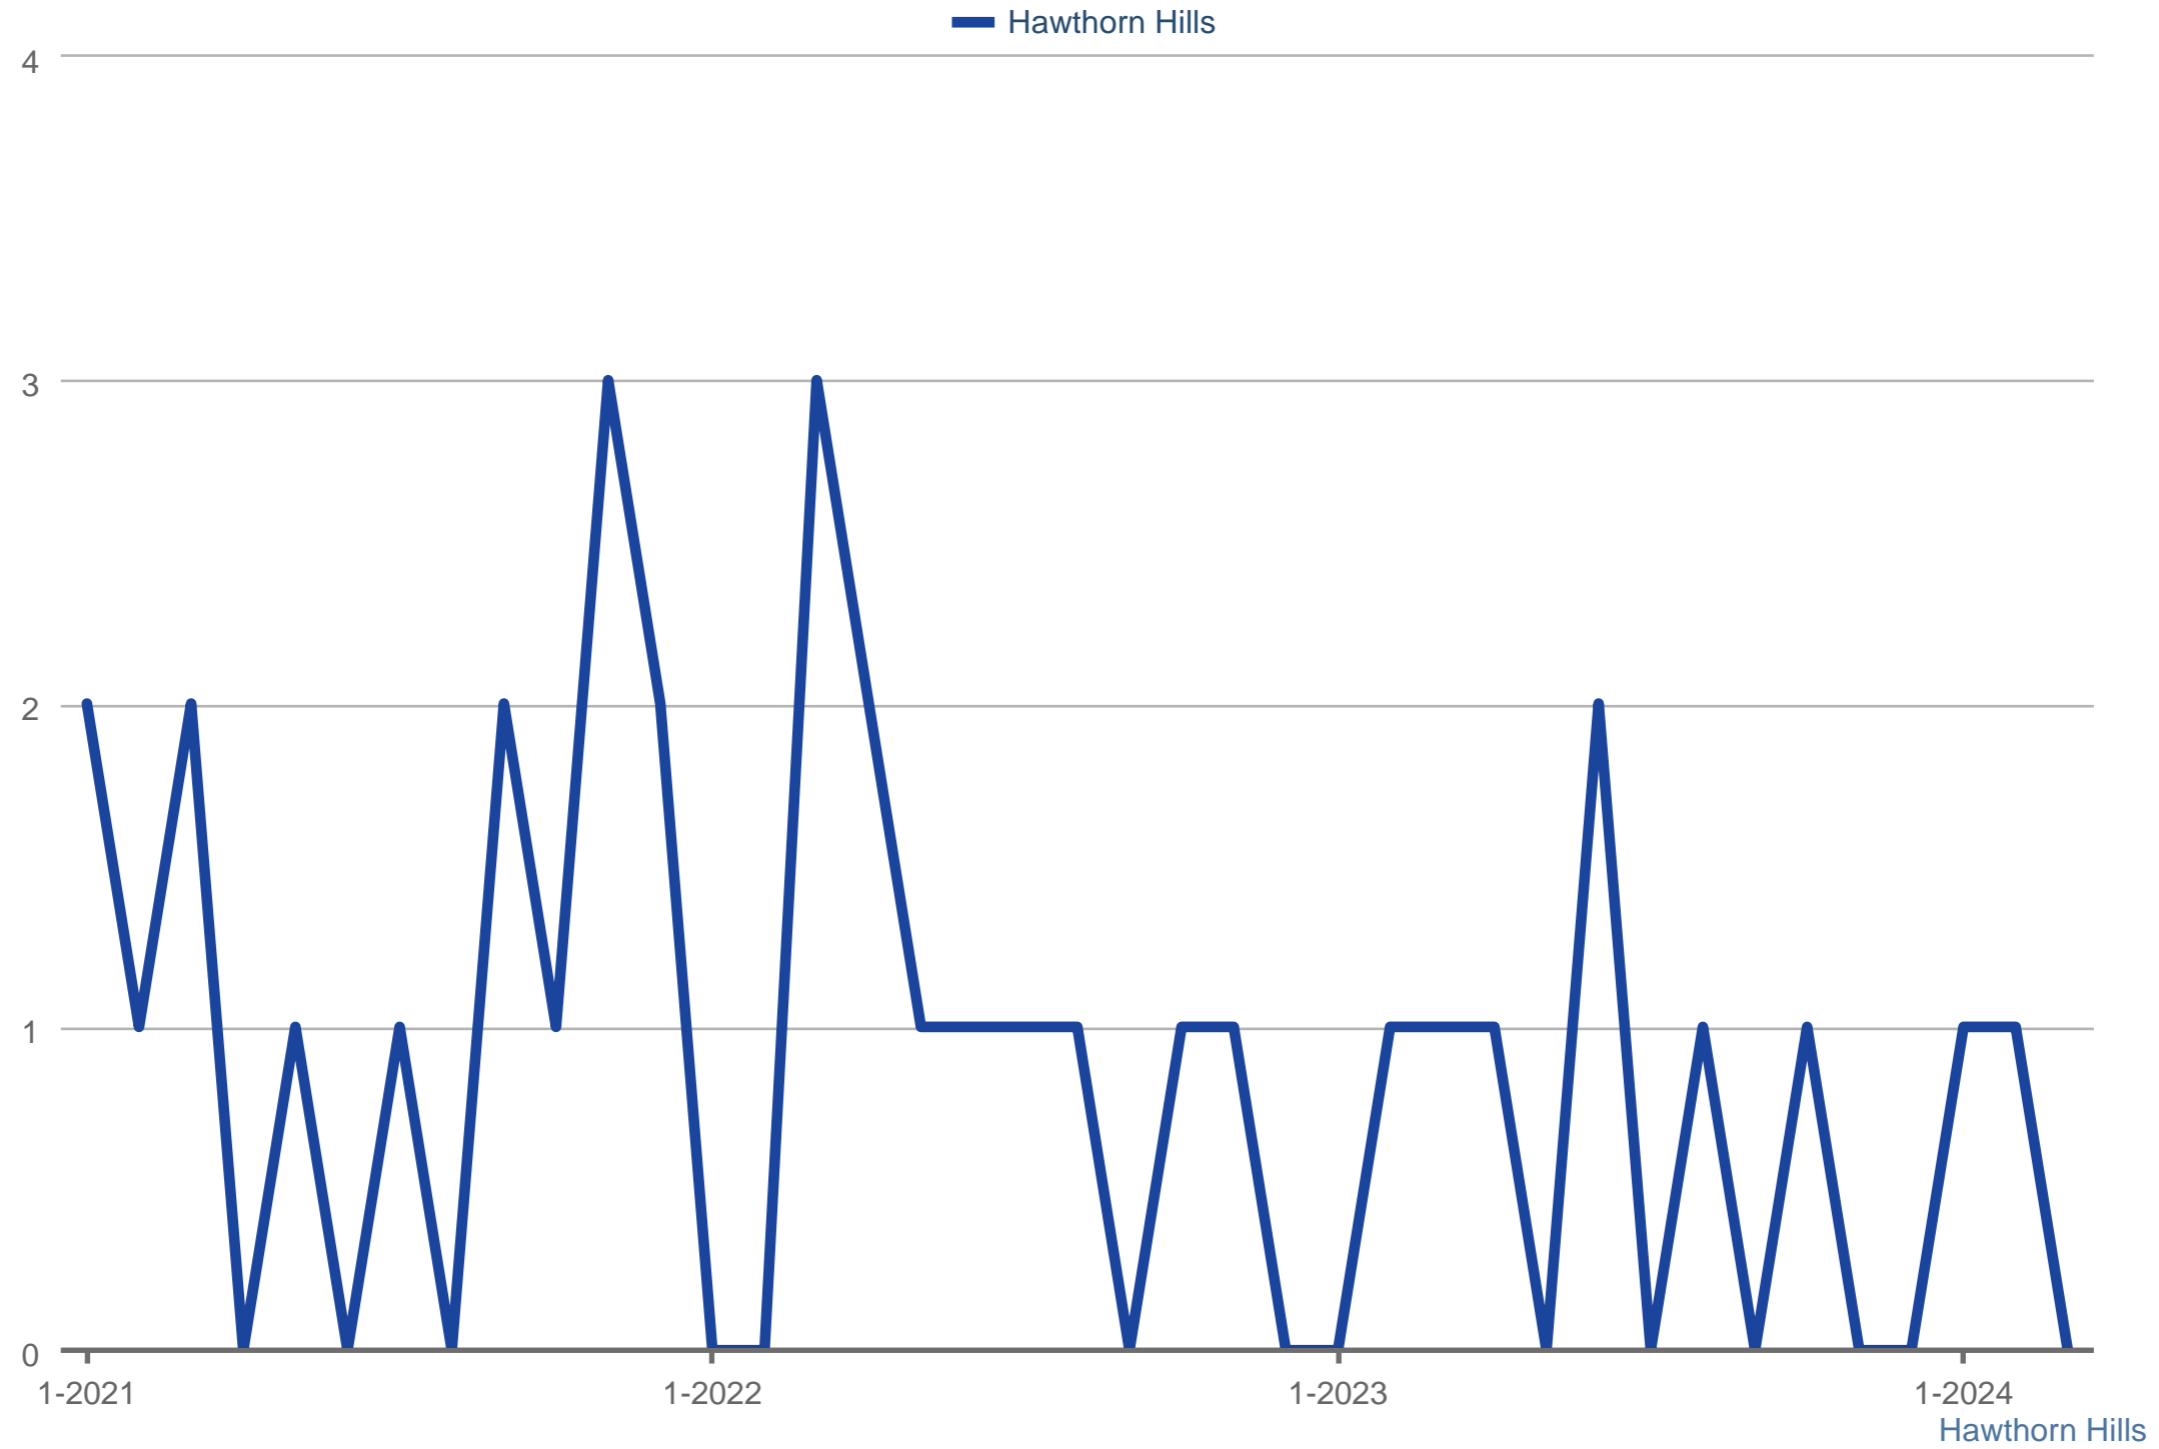

Closed Sales

Each data point is one month of activity. Data is from April 26, 2024.