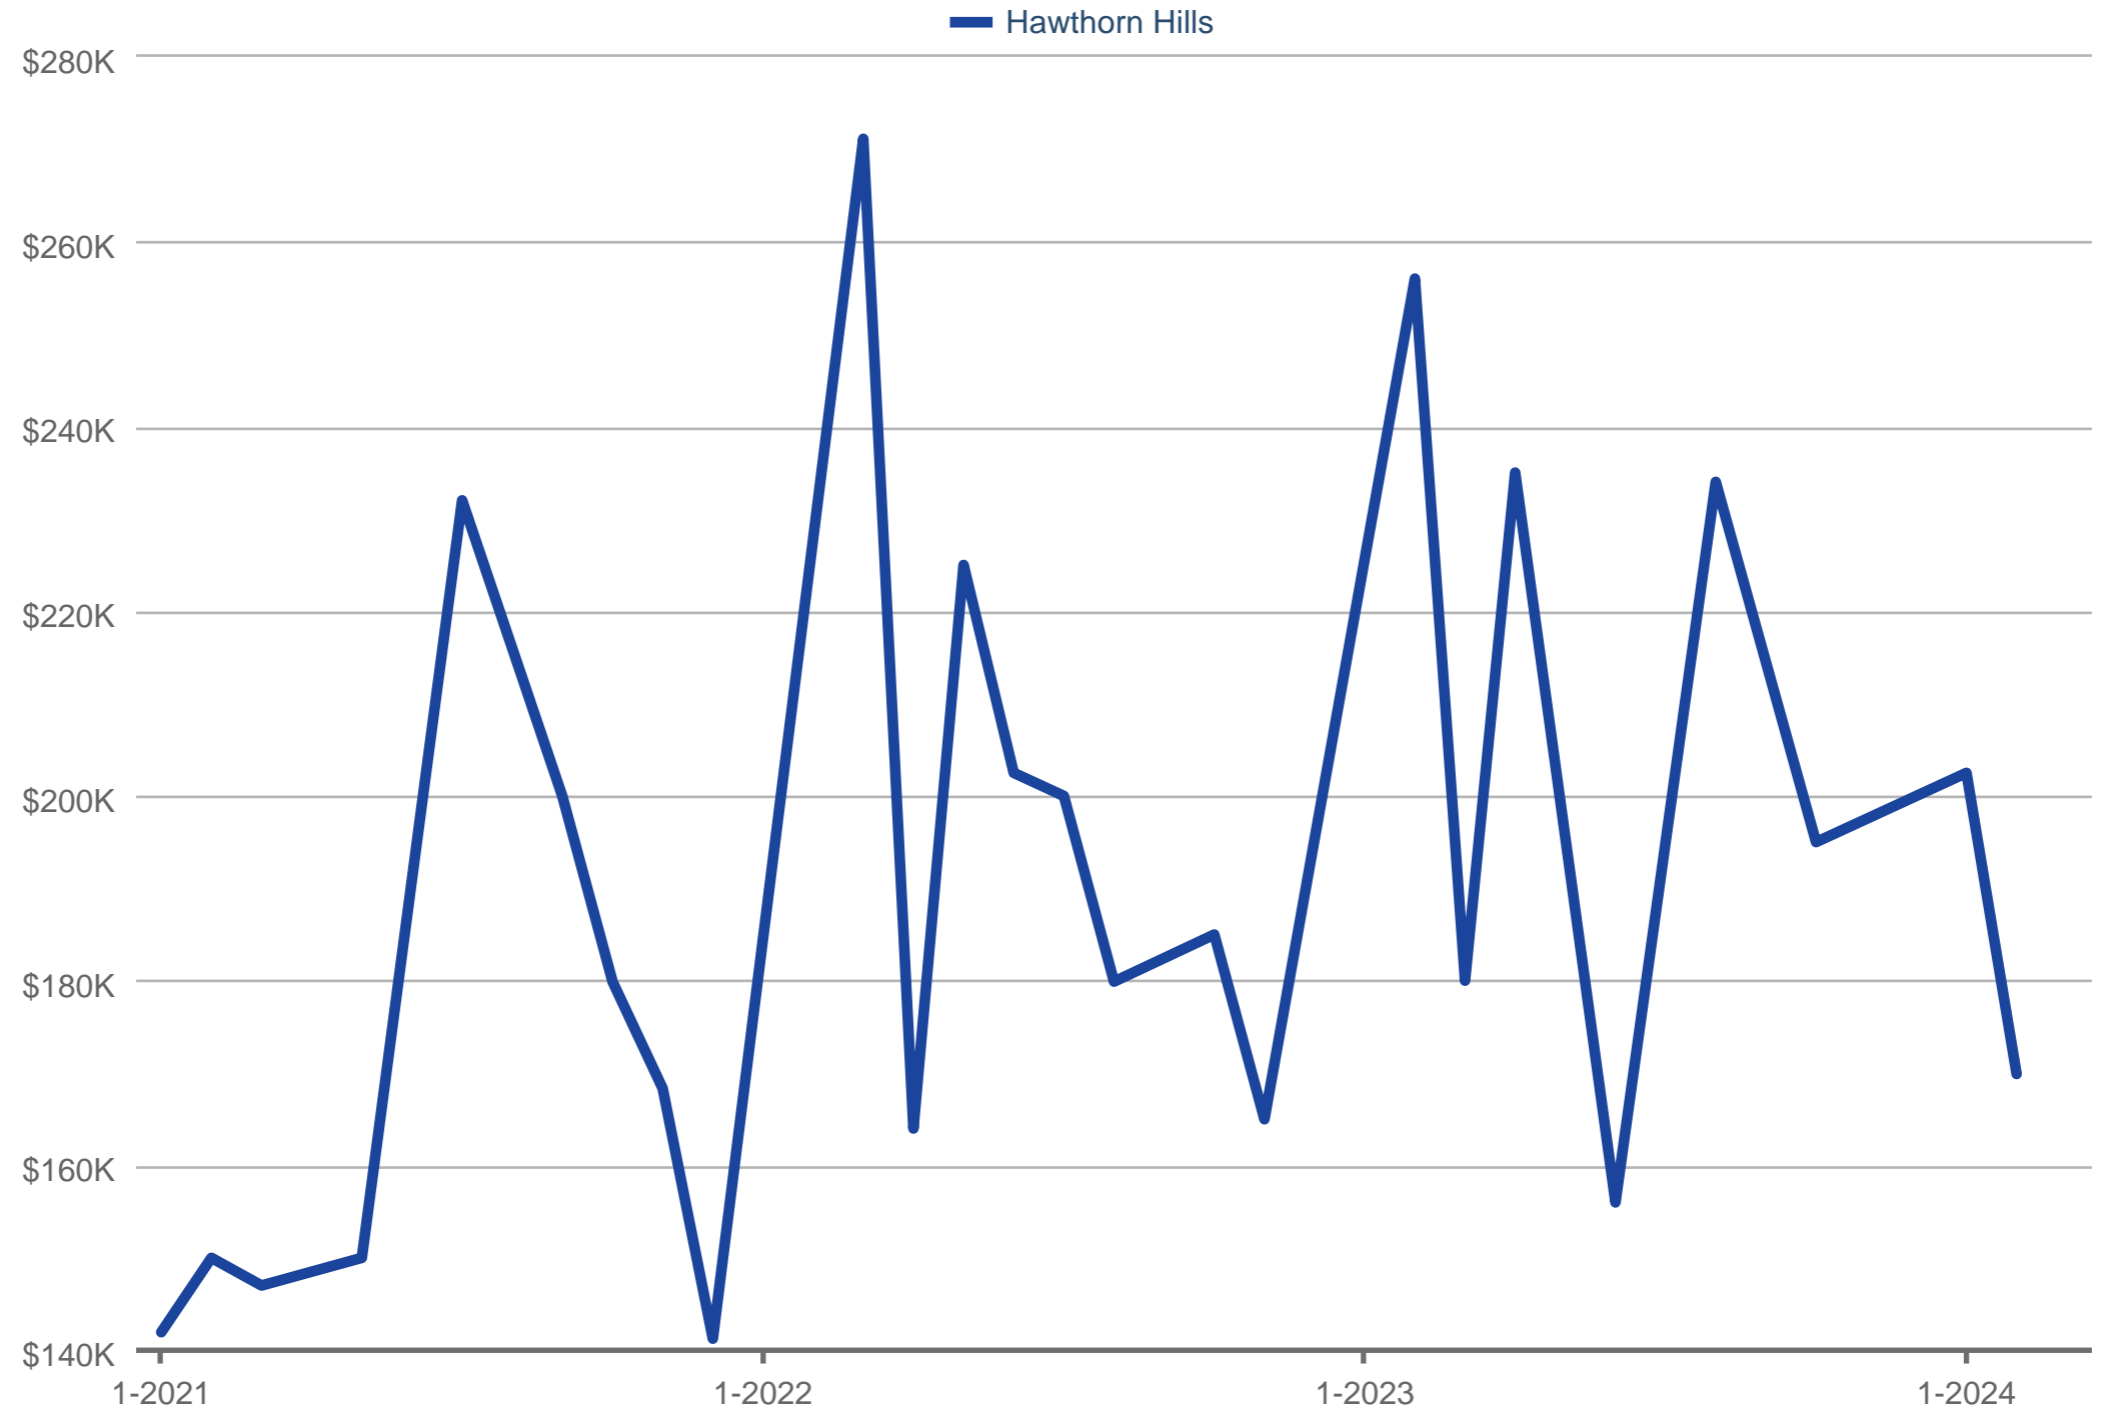

### Average Sales Price

Hawthorn Hills

Each data point is one month of activity. Data is from April 20, 2024.