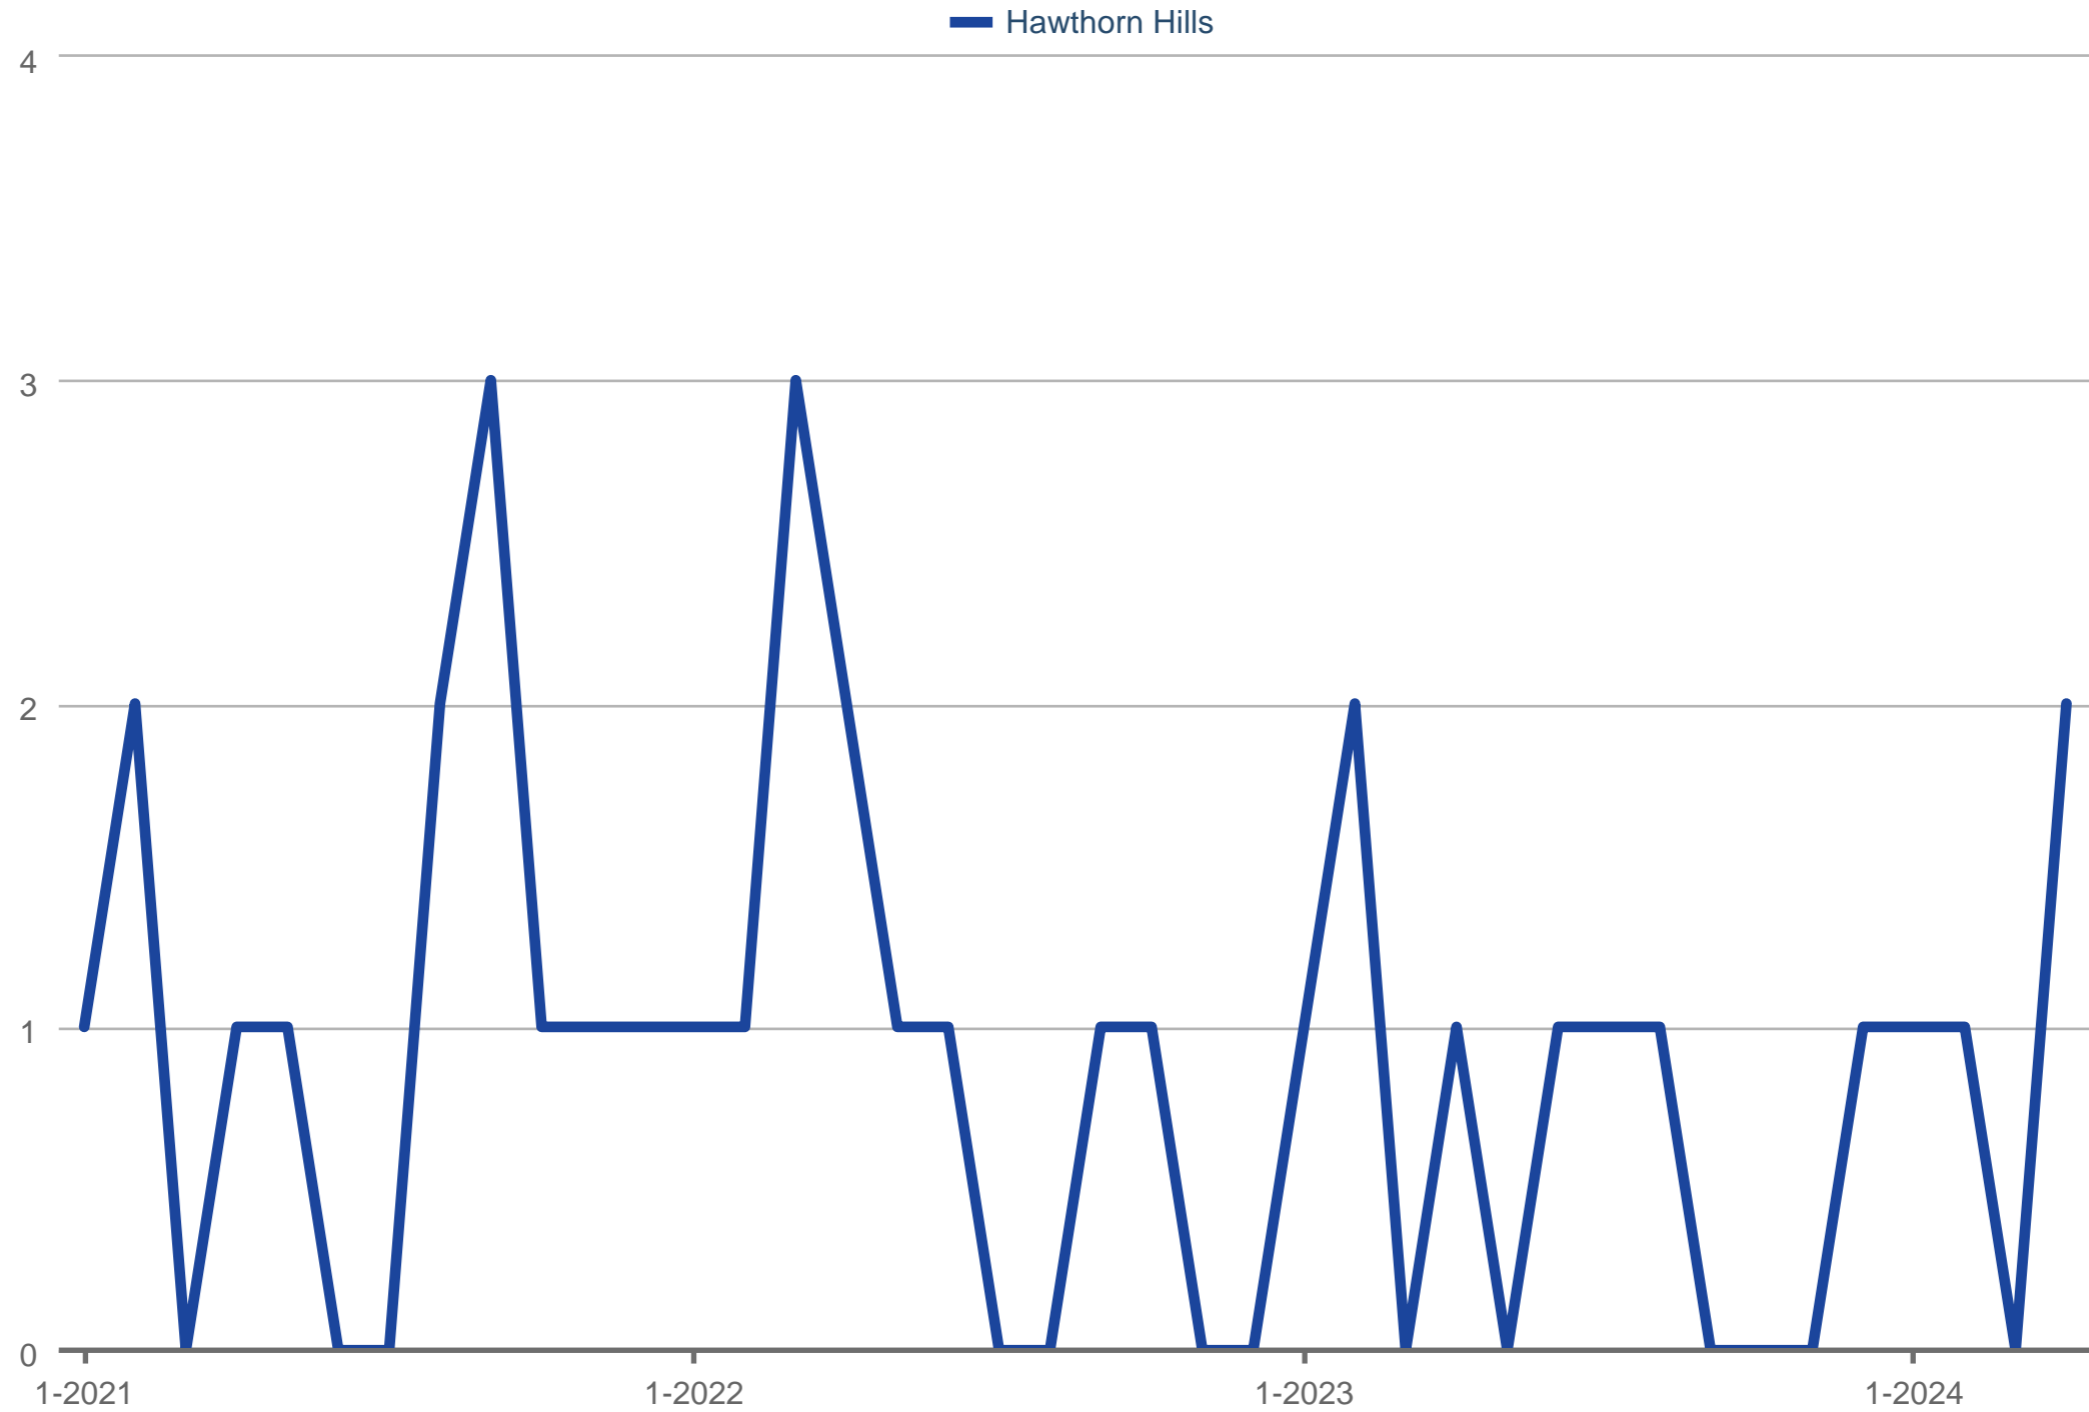

Pending Sales

Hawthorn Hills

Each data point is one month of activity. Data is from May 6, 2024.