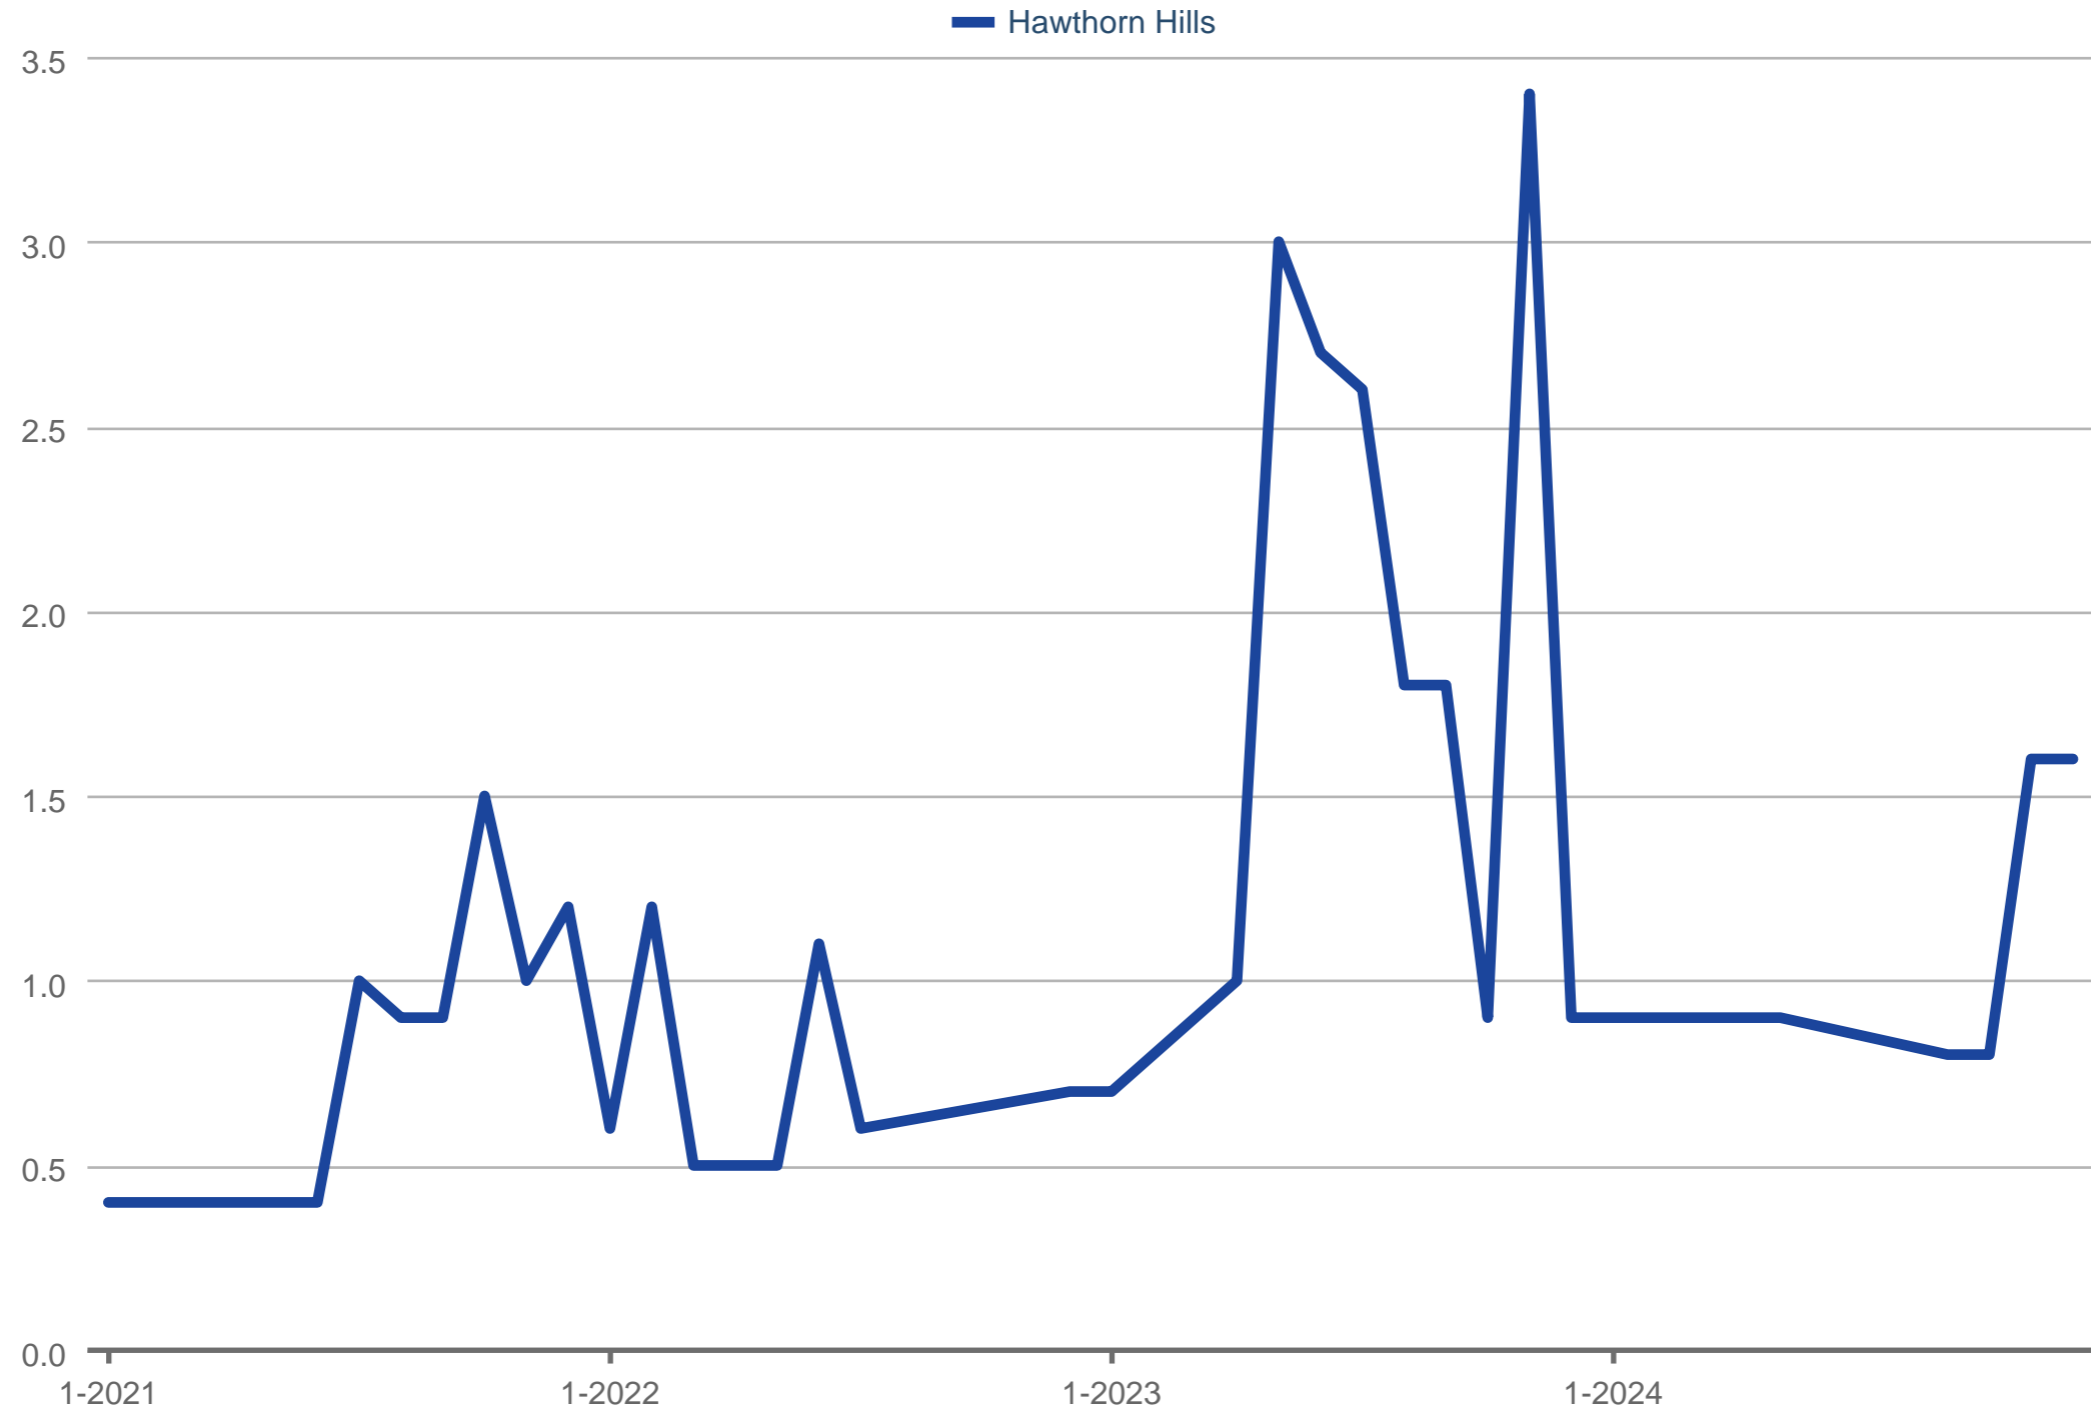

Months Supply of Homes for Sale

Hawthorn Hills

Each data point is one month of activity. Data is from January 24, 2025.