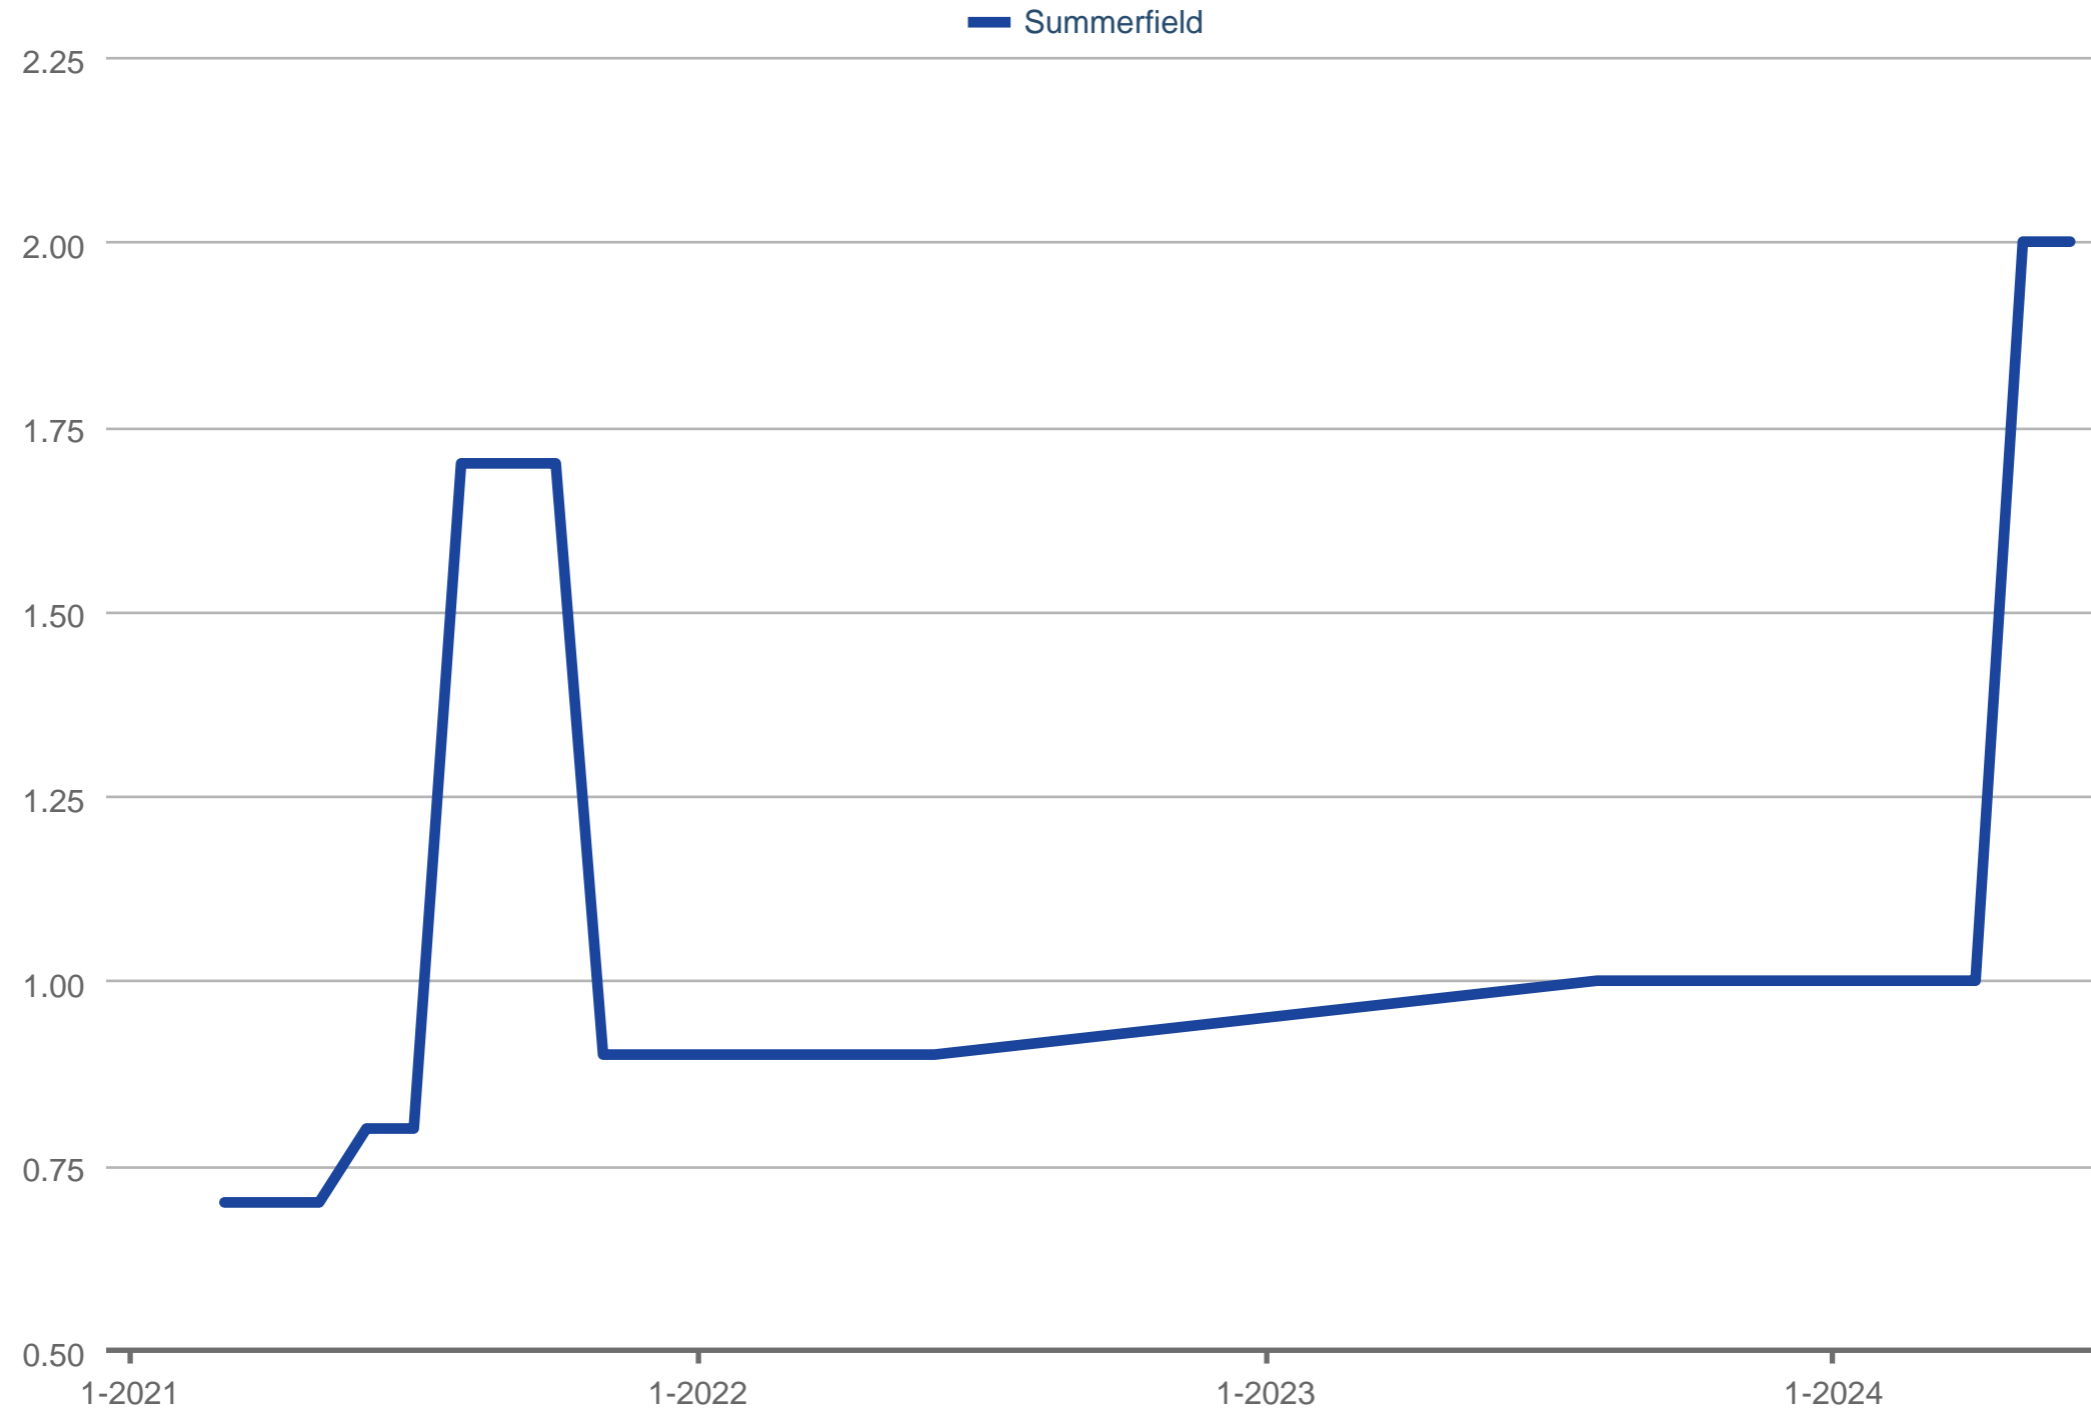

Months Supply of Homes for Sale

Summerfield

Each data point is one month of activity. Data is from July 27, 2024.