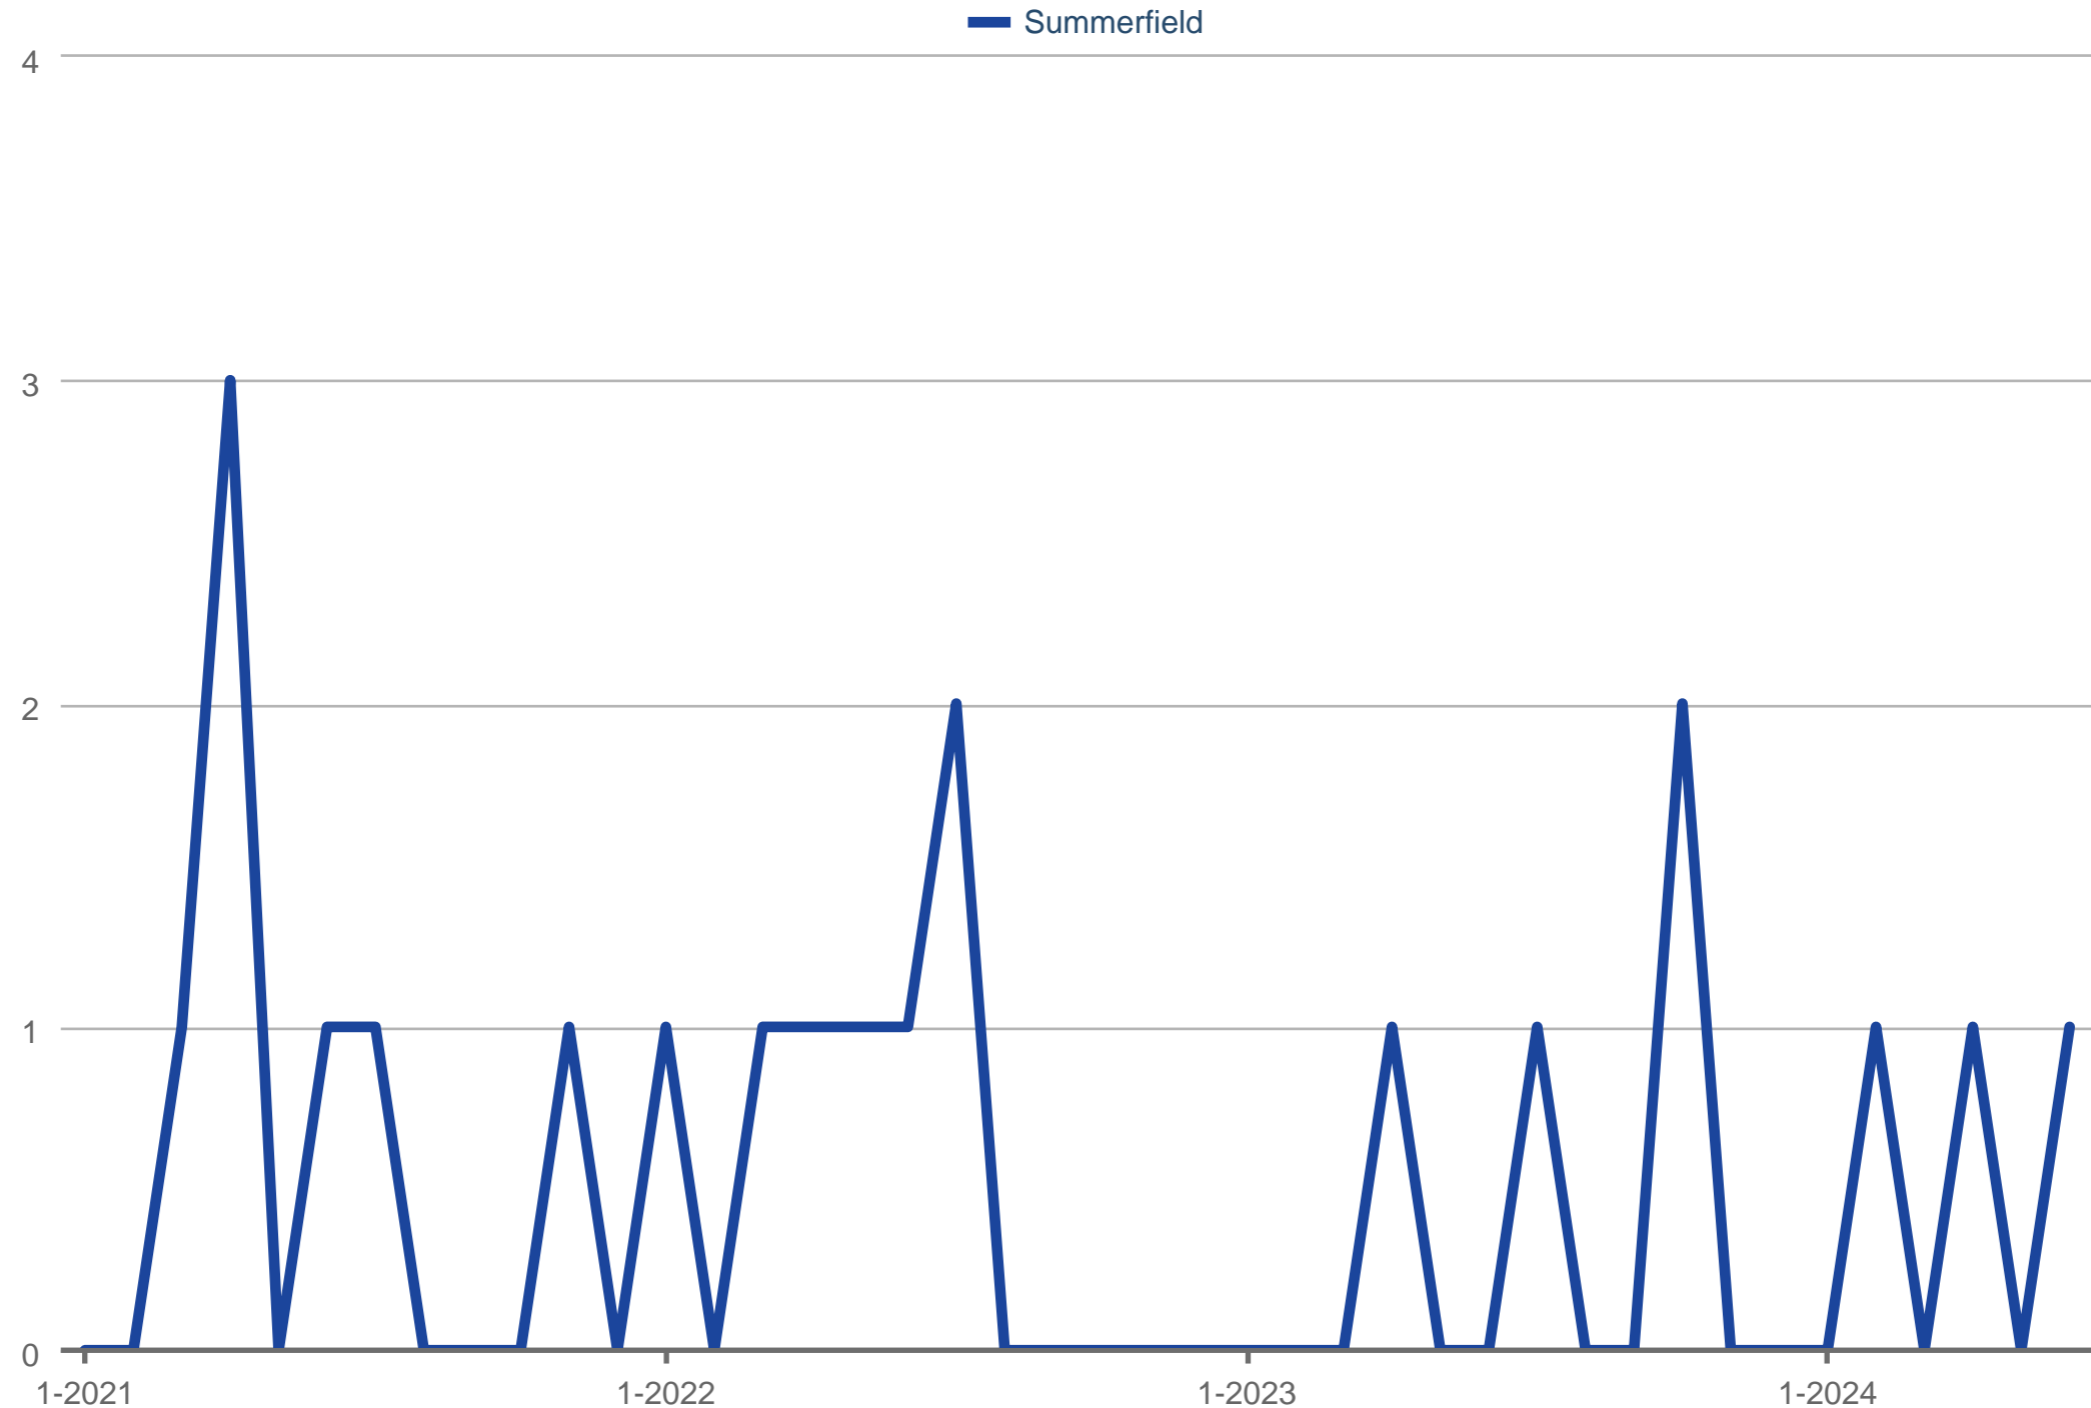

Pending Sales

Summerfield

Each data point is one month of activity. Data is from July 27, 2024.